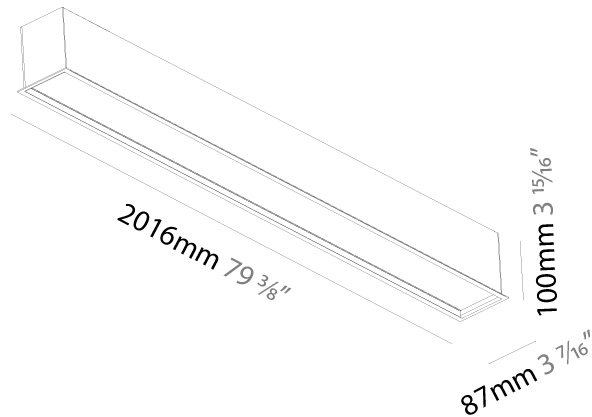

GENERAL

Series: Idaho
Subseries: Idaho 75
Brand: Prolicht
Division: Architectural
Mounting Type: Recessed
Mounting Location: Ceiling
Subcategory: Profile

PHYSICAL

Shape: Rectangle
Length (mm): 2016
Length (in): 79 3/8
Width (mm): 87
Width (in): 3 7/16
Height (mm): 100
Height (in): 3 15/16
Ceiling Thickness (mm): 10 / 12.5 / 15 / 25 / 30
Ceiling Thickness (in): 3/8 or 1/2 or 9/16 or 1 or 1 3/16
Min. Recessing Depth (mm): 145
Min. Recessing Depth (in): 5 11/16
Light Distribution: Direct
Weight (kg): 7.961
Weight (lbs): 17.51
Diffuser: PMMA - Opal or Micro-Prism
Fixture Finish: ANA / SSR / BKV / CWI / CRY / HAB / MSR / UFT / ITA / RUA / OGR / FTG / MYG / RWR / LOD / PUS / FRO / FUP / KIA / POP / BLS / SPG / MEY / GOH / GUM / CHC / COM / ABZ / JAG / OBR / MOS / ROR
Fixture Material: Aluminum
Cut-out Measurements: 2008mm / 79 1/16" x 80mm / 3 1/8"

ELECTRICAL

Lamp Type: LED (Zhaga Standard)
Input Wattage (W): 35
Total Output Wattage (W): 28 / 22.4 (3500K)
Dimming: Non-Dimming / Phase Dimming (120Vac only) / 0-10V Dimming
Driver Included: Yes
Driver Location: Integrated
Driver Type: Constant Current - 120 / 277Vac
Driver Class: Class 2
Input Voltage (V): 120 - 277
Constant Current (MA): 350 / 700 (3500K)

LED

Color Temperature (°K): 3000 / 3500 / 4000
Max. Delivered Lumen (lm): 3310 / 3430 / 3500
CRI: >80 CRI
Lamp Life (hrs): 50000

OPTICAL

RATINGS AND CERTIFICATIONS

Certified By: Certified for North American Standards
IP rating: IP20