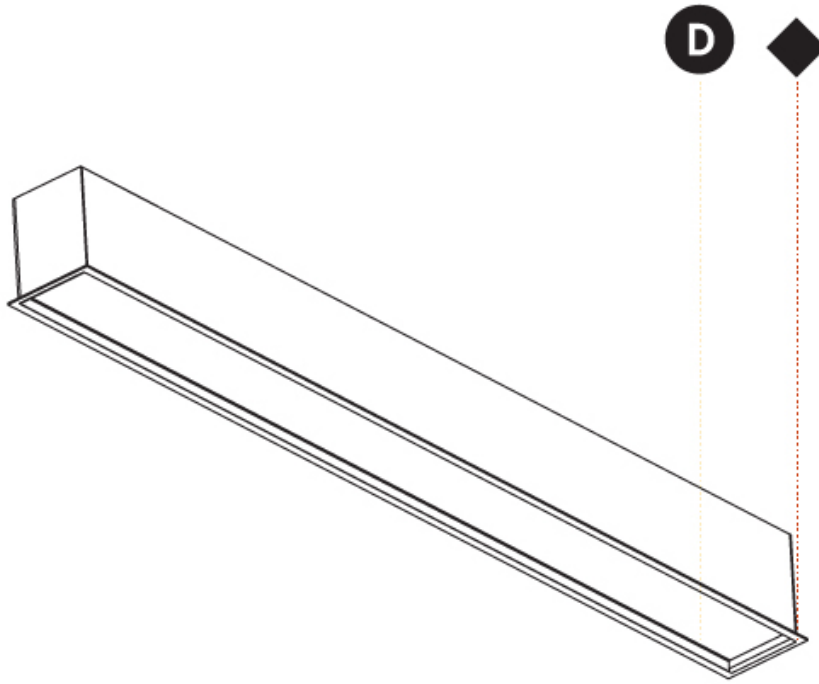

IDAHO 75 RECESSED

A35595-

PROJECT _____

TYPE _____

SPECIFIER _____

QUANTITY _____

DATE _____