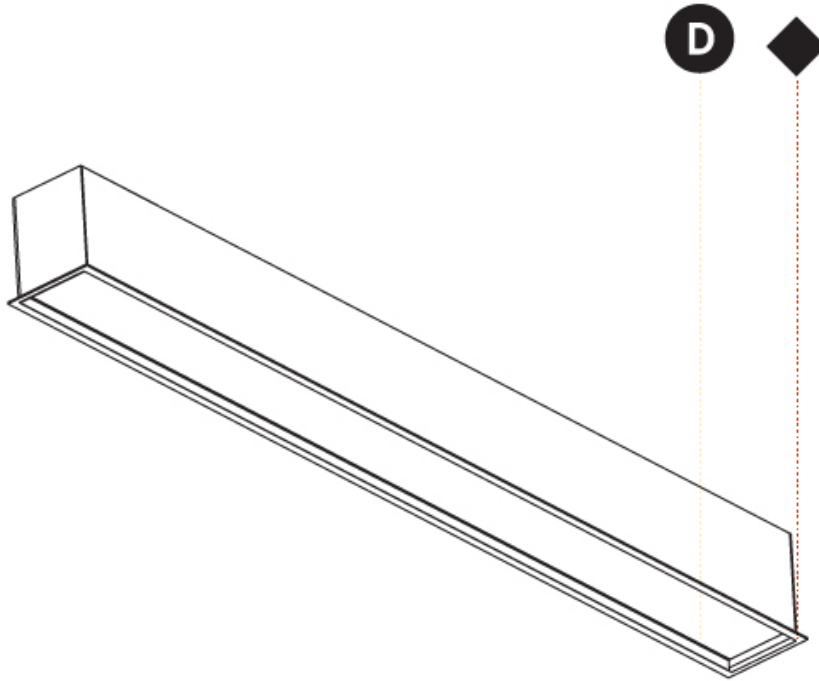

IDAHO 75 RECESSED

A35596-

PROJECT

TYPE

SPECIFIER

QUANTITY

DATE