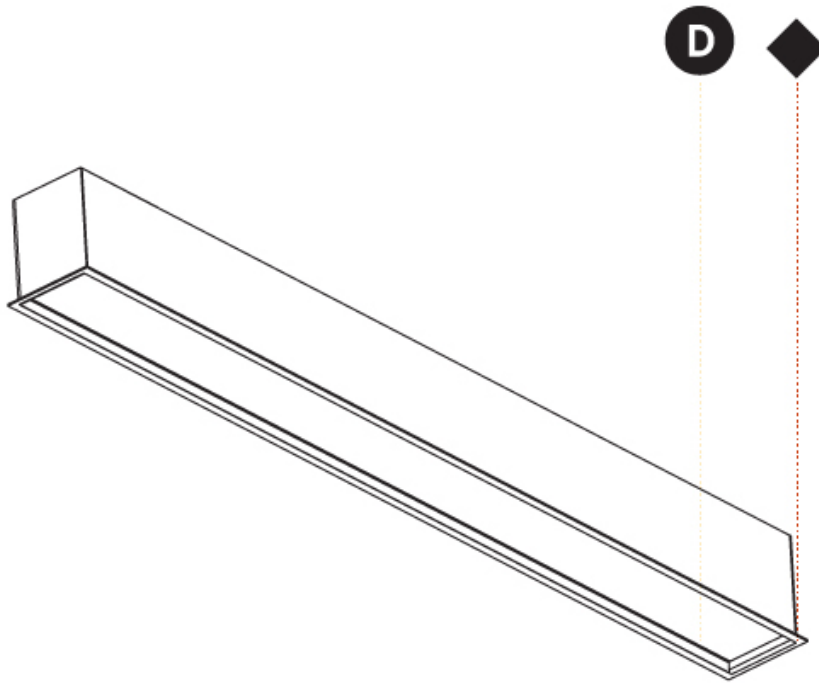

IDAHO 75 RECESSED

A35594-

PROJECT

TYPE

SPECIFIER

QUANTITY

DATE