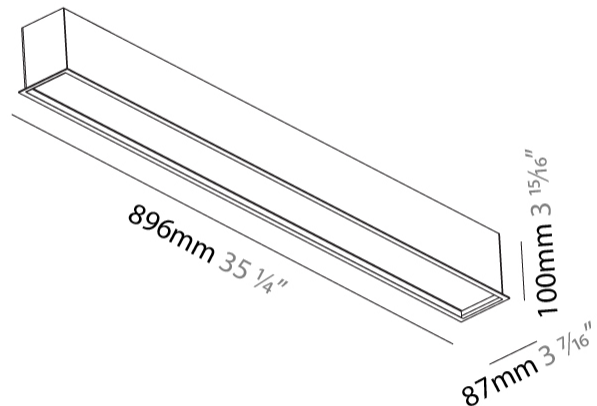

GENERAL

Series: Idaho
Subseries: Idaho 75
Brand: Prolicht
Division: Architectural
Mounting Type: Recessed
Mounting Location: Ceiling
Subcategory: Profile

PHYSICAL

Shape: Rectangle
Length (mm): 896
Length (in): 35 1/4
Width (mm): 87
Width (in): 3 7/16
Height (mm): 100
Height (in): 3 15/16
Ceiling Thickness (mm): 10 / 12.5 / 15 / 25 / 30
Ceiling Thickness (in): 3/8 or 1/2 or 9/16 or 1 or 1 3/16
Min. Recessing Depth (mm): 145
Min. Recessing Depth (in): 5 11/16
Light Distribution: Direct
Weight (kg): 3.736
Weight (lbs): 8.22
Diffuser: PMMA - Opal or Micro-Prism
Fixture Finish: ANA / SSR / BKV / CWI / CRY / HAB / MSR / UFT / ITA / RUA / OGR / FTG / MYG / RWR / LOD / PUS / FRO / FUP / KIA / POP / BLS / SPG / MEY / GOH / GUM / CHC / COM / ABZ / JAG / OBR / MOS / ROR
Fixture Material: Aluminum
Cut-out Measurements: 888mm / 34 15/16" x 80mm / 3 1/8"

ELECTRICAL

Lamp Type: LED (Zhaga Standard)
Input Wattage (W): 15
Total Output Wattage (W): 12 / 11.1 (3500K)
Dimming: Non-Dimming / Phase Dimming (120Vac only) / 0-10V Dimming
Driver Included: Yes
Driver Location: Integrated
Driver Type: Constant Current - 120 / 277Vac
Driver Class: Class 2
Input Voltage (V): 120 - 277
Constant Current (MA): 350 / 375 (3500K)

LED

Color Temperature (°K): 3000 / 3500 / 4000
Max. Delivered Lumen (lm): 1420 / 1470 / 1500
CRI: >80 CRI
Lamp Life (hrs): 50000

OPTICAL

RATINGS AND CERTIFICATIONS

Certified By: Certified for North American Standards
IP rating: IP20