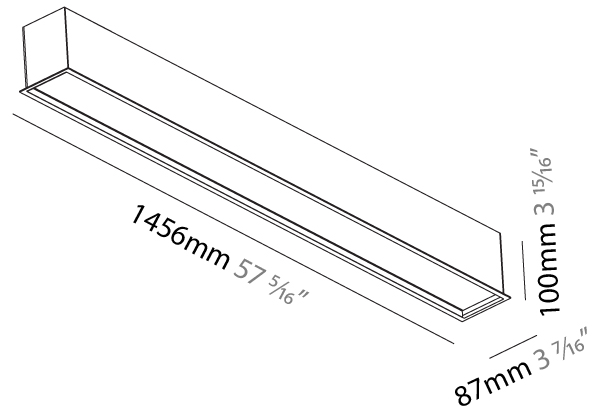

GENERAL

Series: Idaho
Subseries: Idaho 75
Brand: Prolicht
Division: Architectural
Mounting Type: Recessed
Mounting Location: Ceiling
Subcategory: Profile

PHYSICAL

Shape: Rectangle
Length (mm): 1456
Length (in): 57 5/16
Width (mm): 87
Width (in): 3 7/16
Height (mm): 100
Height (in): 3 15/16
Ceiling Thickness (mm): 10 / 12.5 / 15 / 25 / 30
Ceiling Thickness (in): 3/8 or 1/2 or 9/16 or 1 or 1 3/16
Min. Recessing Depth (mm): 145
Min. Recessing Depth (in): 5 11/16
Light Distribution: Direct
Weight (kg): 5.802
Weight (lbs): 12.76
Diffuser: PMMA - Opal or Micro-Prism
Fixture Finish: ANA / SSR / BKV / CWI / CRY / HAB / MSR / UFT / ITA / RUA / OGR / FTG / MYG / RWR / LOD / PUS / FRO / FUP / KIA / POP / BLS / SPG / MEY / GOH / GUM / CHC / COM / ABZ / JAG / OBR / MOS / ROR
Fixture Material: Aluminum
Cut-out Measurements: 1448mm / 57" x 80mm / 3 1/8"

ELECTRICAL

Lamp Type: LED (Zhaga Standard)
Input Wattage (W): 25
Total Output Wattage (W): 20 / 16 (3500K)
Dimming: Non-Dimming / Phase Dimming (120Vac only) / 0-10V Dimming
Driver Included: Yes
Driver Location: Integrated
Driver Type: Constant Current - 120 / 277Vac
Driver Class: Class 2
Input Voltage (V): 120 - 277
Constant Current (MA): 350 / 500 (3500K)

LED

Color Temperature (°K): 3000 / 3500 / 4000
Max. Delivered Lumen (lm): 2360 / 2450 / 2500
CRI: >80 CRI
Lamp Life (hrs): 50000

OPTICAL

RATINGS AND CERTIFICATIONS

Certified By: Certified for North American Standards
IP rating: IP20