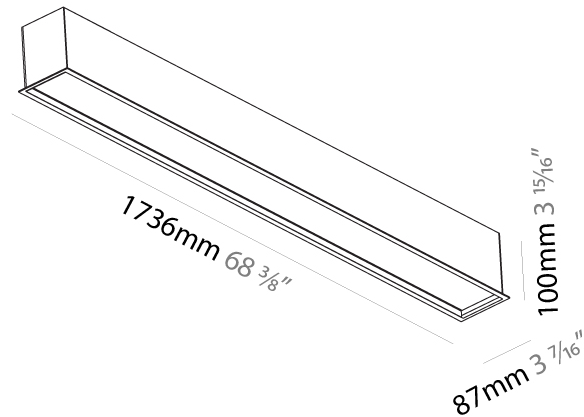

GENERAL

Series: Idaho
Subseries: Idaho 75
Brand: Prolicht
Division: Architectural
Mounting Type: Recessed
Mounting Location: Ceiling
Subcategory: Profile

PHYSICAL

Shape: Rectangle
Length (mm): 1736
Length (in): 68 3/8
Width (mm): 87
Width (in): 3 7/16
Height (mm): 100
Height (in): 3 15/16
Ceiling Thickness (mm): 10 / 12.5 / 15 / 25 / 30
Ceiling Thickness (in): 3/8 or 1/2 or 9/16 or 1 or 1 3/16
Min. Recessing Depth (mm): 145
Min. Recessing Depth (in): 5 11/16
Light Distribution: Direct
Diffuser: PMMA - Opal or Micro-Prism
Fixture Finish: ANA / SSR / BKV / CWI / CRY / HAB / MSR / UFT / ITA / RUA / OGR / FTG / MYG / RWR / LOD / PUS / FRO / FUP / KIA / POP / BLS / SPG / MEY / GOH / GUM / CHC / COM / ABZ / JAG / OBR / MOS / ROR
Fixture Material: Aluminum
Cut-out Measurements: 1728mm / 68 1/16" x 80mm / 3 1/8"

ELECTRICAL

Lamp Type: LED (Zhaga Standard)
Input Wattage (W): 30
Total Output Wattage (W): 24 / 19.2 (3500K)
Dimming: Non-Dimming / Phase Dimming (120Vac only) / 0-10V Dimming
Driver Included: Yes
Driver Location: Integrated
Driver Type: Constant Current - 120 / 277Vac
Driver Class: Class 2
Input Voltage (V): 120 - 277
Constant Current (MA): 350 / 600 (3500K)

LED

Color Temperature (°K): 3000 / 3500 / 4000
Max. Delivered Lumen (lm): 2840 / 2940 / 3000
CRI: >80 CRI
Lamp Life (hrs): 50000

OPTICAL

RATINGS AND CERTIFICATIONS

Certified By: Certified for North American Standards
IP rating: IP20