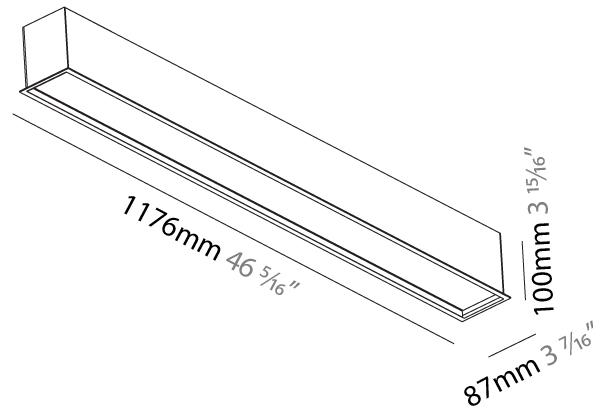

GENERAL

Series: Idaho
Subseries: Idaho 75
Brand: Prolicht
Division: Architectural
Mounting Type: Recessed
Mounting Location: Ceiling
Subcategory: Profile

PHYSICAL

Shape: Rectangle
Length (mm): 1176
Length (in): 46 ⁵/₁₆
Width (mm): 87
Width (in): 3 ⁷/₁₆
Height (mm): 100
Height (in): 3 ¹⁵/₁₆
Ceiling Thickness (mm): 10 / 12.5 / 15 / 25 / 30
Ceiling Thickness (in): 3/8 or 1/2 or 9/16 or 1 or 1 3/16
Min. Recessing Depth (mm): 145
Min. Recessing Depth (in): 5 ¹¹/₁₆
Light Distribution: Direct
Weight (kg): 4.772
Weight (lbs): 10.50
Diffuser: PMMA - Opal or Micro-Prism
Fixture Finish: ANA / SSR / BKV / CWI / CRY / HAB / MSR / UFT / ITA / RUA / OGR / FTG / MYG / RWR / LOD / PUS / FRO / FUP / KIA / POP / BLS / SPG / MEY / GOH / GUM / CHC / COM / ABZ / JAG / OBR / MOS / ROR
Fixture Material: Aluminum
Cut-out Measurements: 1168mm / 46" x 80mm / 3 1/8"

ELECTRICAL

Lamp Type: LED (Zhaga Standard)
Input Wattage (W): 20
Total Output Wattage (W): 16 / 12.8 (3500K)
Dimming: Non-Dimming / Phase Dimming (120Vac only) / 0-10V Dimming
Driver Included: Yes
Driver Location: Integrated
Driver Type: Constant Current - 120 / 277Vac
Driver Class: Class 2
Input Voltage (V): 120 - 277
Constant Current (MA): 350 / 400 (3500K)

LED

Color Temperature (°K): 3000 / 3500 / 4000
Max. Delivered Lumen (lm): 1890 / 1960 / 2000
Lamp Life (hrs): 50000

OPTICAL

RATINGS AND CERTIFICATIONS

Certified By: Certified for North American Standards
IP rating: IP20