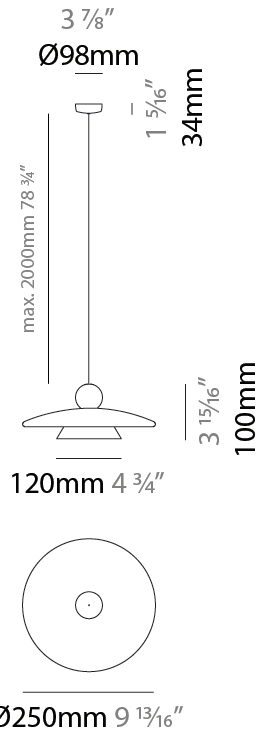

ILLA SUSPENSION

D111208-

base number Color
Temperature

1. To build a product code in our configurator select the specify button on the base model # product page
2. To build a manual product code on this datasheet choose from the options listed below in blue font and add the suffix to the base model #

GENERAL

Series: Illa
Partner: Ole
Division: Design
Installation: Suspension
Product Type: Pendant
Mounting Location: Ceiling
Light Distribution: Direct / Indirect

PHYSICAL

Shape: Round
Diameter (mm): 250
Diameter (in): 9 ¹³/₁₆
Height (mm): 100
Height (in): 3 ¹⁵/₁₆
Max. Overall Height (mm): 2100
Max. Overall Height (in): 92 ¹¹/₁₆
Diffuser: PMMA - Opal
Fixture Finish: EGR
Holder Finish: WHI
Fixture Material: Fabric Cord / Metal
Primary Material: Fabric - Recycled
Cable Details: 2000mm/78 3/4" Black Cable

ELECTRICAL

Lamp Type: LED
Input Wattage (W): 8
Total Output Wattage (W): 8
Input Voltage (V): 120

LED

Color Temperature (°K): 2700 / 3000 / 4000
Nominal Lumen (lm): 319 / 345 / 360
CRI: >90 CRI
Lamp Life (hrs): 50000

OPTICAL

RATINGS AND CERTIFICATIONS

Certified By: Certified for North American Standards
IP rating: IP20

PROJECT
TYPE
SPECIFIER
QUANTITY
DATE