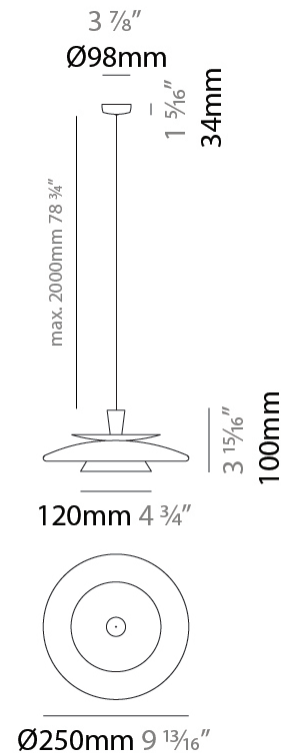

ILLA SUSPENSION

D111212-

base number Color
Temperature

1. To build a product code in our configurator select the specify button on the base model # product page
2. To build a manual product code on this datasheet choose from the options listed below in blue font and add the suffix to the base model #

GENERAL

Series: Illa
Partner: Ole
Division: Design
Installation: Suspension
Product Type: Pendant
Mounting Location: Ceiling
Light Distribution: Direct / Indirect

PHYSICAL

Shape: Round
Diameter (mm): 250
Diameter (in): 9 ¹³/₁₆
Height (mm): 100
Height (in): 3 ¹⁵/₁₆
Max. Overall Height (mm): 2100
Max. Overall Height (in): 92 ¹¹/₁₆
Diffuser: PMMA - Opal
Fixture Finish: EGR
Holder Finish: WHI
Fixture Material: Fabric Cord / Metal
Primary Material: Fabric - Recycled
Cable Details: 2000mm/78 3/4" Black Cable

ELECTRICAL

Lamp Type: LED
Input Wattage (W): 8
Total Output Wattage (W): 8
Input Voltage (V): 120

LED

Color Temperature (°K): 2700 / 3000 / 4000
Nominal Lumen (lm): 319 / 345 / 360
CRI: >90 CRI
Lamp Life (hrs): 50000

OPTICAL

RATINGS AND CERTIFICATIONS

Certified By: Certified for North American Standards
IP rating: IP20

PROJECT
TYPE
SPECIFIER
QUANTITY
DATE