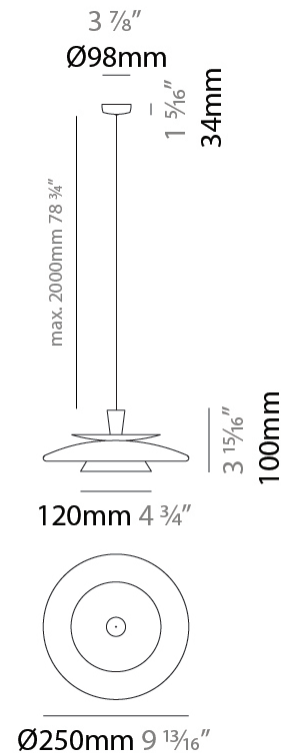

ILLA SUSPENSION

D111212-

base number _____ Color _____
Temperature _____

1. To build a product code in our configurator select the specify button on the base model # product page
2. To build a manual product code on this datasheet choose from the options listed below in blue font and add the suffix to the base model #

GENERAL

Series: Illa _____
Partner: Ole _____
Division: Design _____
Installation: Suspension _____
Product Type: Pendant _____
Mounting Location: Ceiling _____
Light Distribution: Direct / Indirect _____

PHYSICAL

Shape: Round _____
Diameter (mm): 250 _____
Diameter (in): 9 ¹³/₁₆ _____
Height (mm): 100 _____
Height (in): 3 ¹⁵/₁₆ _____
Max. Overall Height (mm): 2100 _____
Max. Overall Height (in): 92 ¹¹/₁₆ _____
Diffuser: PMMA - Opal _____
Fixture Finish: EGR _____
Holder Finish: WHI _____
Fixture Material: Fabric Cord / Metal _____
Primary Material: Fabric - Recycled _____
Cable Details: 2000mm/78 3/4" Black Cable _____

ELECTRICAL

Lamp Type: LED _____
Input Wattage (W): 8 _____
Total Output Wattage (W): 8 _____
Input Voltage (V): 120 _____

LED

Color Temperature (°K): 2700 / 3000 / 4000 _____
Nominal Lumen (lm): 319 / 345 / 360 _____
CRI: >90 CRI _____
Lamp Life (hrs): 50000 _____

OPTICAL

RATINGS AND CERTIFICATIONS

Certified By: Certified for North American Standards _____
IP rating: IP20 _____

PROJECT	_____
TYPE	_____
SPECIFIER	_____
QUANTITY	_____
DATE	_____