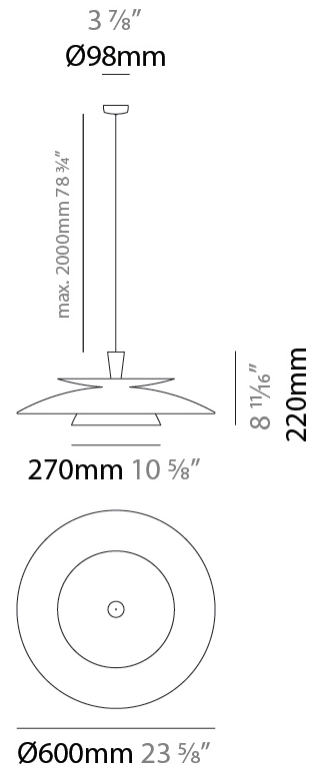

PROJECT
TYPE
SPECIFIER
QUANTITY
DATE

ILLA SUSPENSION

D111213-

base number Color
Temperature

1. To build a product code in our configurator select the specify button on the base model # product page
2. To build a manual product code on this datasheet choose from the options listed below in blue font and add the suffix to the base model #

GENERAL

Series: Illa
Partner: Ole
Division: Design
Installation: Suspension
Product Type: Pendant
Mounting Location: Ceiling
Light Distribution: Direct / Indirect

PHYSICAL

Shape: Round
Diameter (mm): 600
Diameter (in): 23 ⁵/₈
Height (mm): 220
Height (in): 8 ¹¹/₁₆
Max. Overall Height (mm): 2220
Max. Overall Height (in): 87 ³/₈
Diffuser: PMMA - Opal
Fixture Finish: EGR
Holder Finish: WHI
Fixture Material: Fabric Cord / Metal
Primary Material: Fabric - Recycled
Cable Details: 2000mm/78 3/4" Black Cable

ELECTRICAL

Lamp Type: LED
Input Wattage (W): 10
Total Output Wattage (W): 10
Input Voltage (V): 120

LED

Color Temperature (°K): 2700 / 3000 / 4000
Nominal Lumen (lm): 399 / 432 / 451
CRI: >90 CRI
Lamp Life (hrs): 50000

OPTICAL

RATINGS AND CERTIFICATIONS

Certified By: Certified for North American Standards
IP rating: IP20