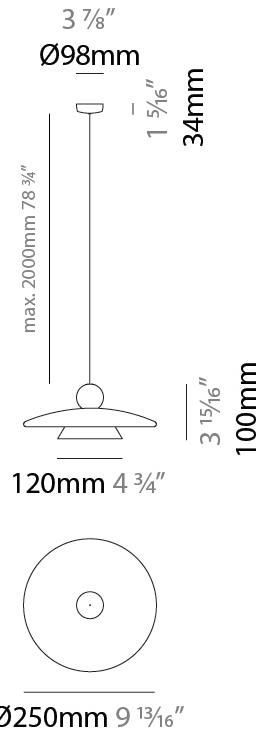

ILLA SUSPENSION

D111208-

base number Color
Temperature

1. To build a product code in our configurator select the specify button on the base model # product page
2. To build a manual product code on this datasheet choose from the options listed below in blue font and add the suffix to the base model #

GENERAL

Series: Illa
Partner: Ole
Division: Design
Installation: Suspension
Product Type: Pendant
Mounting Location: Ceiling
Light Distribution: Direct / Indirect

PHYSICAL

Shape: Round
Diameter (mm): 250
Diameter (in): 9 ¹³/₁₆
Height (mm): 100
Height (in): 3 ¹⁵/₁₆
Max. Overall Height (mm): 2100
Max. Overall Height (in): 92 ¹¹/₁₆
Diffuser: PMMA - Opal
Fixture Finish: EGR
Holder Finish: WHI
Fixture Material: Fabric Cord / Metal
Primary Material: Fabric - Recycled
Cable Details: 2000mm/78 3/4" Black Cable

ELECTRICAL

Lamp Type: LED
Input Wattage (W): 8
Total Output Wattage (W): 8
Input Voltage (V): 120

LED

Color Temperature (°K): 2700 / 3000 / 4000
Nominal Lumen (lm): 319 / 345 / 360
CRI: >90 CRI
Lamp Life (hrs): 50000

OPTICAL

RATINGS AND CERTIFICATIONS

Certified By: Certified for North American Standards
IP rating: IP20

PROJECT
TYPE
SPECIFIER
QUANTITY
DATE