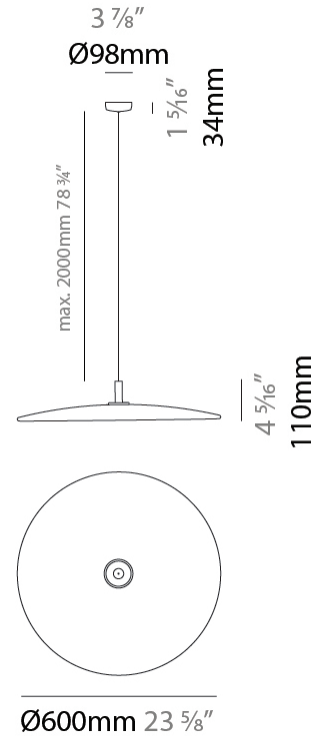

PROJECT	_____
TYPE	_____
SPECIFIER	_____
QUANTITY	_____
DATE	_____

ILLA SUSPENSION

D111211-

base number _____ Color _____
Temperature _____

1. To build a product code in our configurator select the specify button on the base model # product page
2. To build a manual product code on this datasheet choose from the options listed below in blue font and add the suffix to the base model #

GENERAL

Series: Illa _____
Partner: Ole _____
Division: Design _____
Installation: Suspension _____
Product Type: Pendant _____
Mounting Location: Ceiling _____
Light Distribution: Direct / Indirect _____

PHYSICAL

Shape: Round _____
Diameter (mm): 600 _____
Diameter (in): 23 7/8 _____
Height (mm): 110 _____
Height (in): 4 5/16 _____
Max. Overall Height (mm): 2110 _____
Max. Overall Height (in): 83 1/16 _____
Diffuser: PMMA - Opal _____
Fixture Finish: EGR _____
Holder Finish: WHI _____
Fixture Material: Fabric Cord / Metal _____
Primary Material: Fabric - Recycled _____
Cable Details: 2000mm/78 3/4" Black Cable _____

ELECTRICAL

Lamp Type: LED _____
Input Wattage (W): 10 _____
Total Output Wattage (W): 10 _____
Input Voltage (V): 120 _____

LED

Color Temperature (°K): 2700 / 3000 / 4000 _____
Nominal Lumen (lm): 399 / 432 / 451 _____
CRI: >90 CRI _____
Lamp Life (hrs): 50000 _____

OPTICAL

RATINGS AND CERTIFICATIONS

Certified By: Certified for North American Standards _____
IP rating: IP20 _____