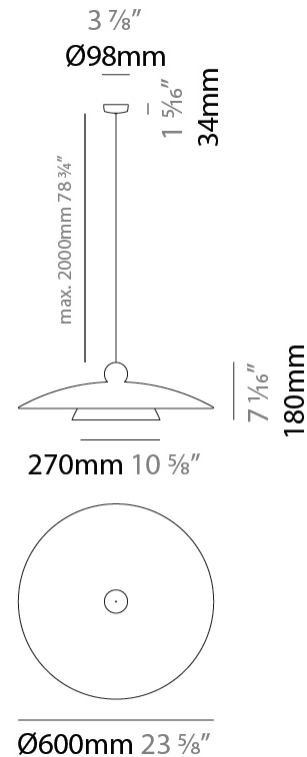

PROJECT	_____
TYPE	_____
SPECIFIER	_____
QUANTITY	_____
DATE	_____

ILLA SUSPENSION

D111209-

base number _____
Color _____
Temperature _____

1. To build a product code in our configurator select the specify button on the base model # product page
2. To build a manual product code on this datasheet choose from the options listed below in blue font and add the suffix to the base model #

GENERAL

Series: Illa _____
Partner: Ole _____
Division: Design _____
Installation: Suspension _____
Product Type: Pendant _____
Mounting Location: Ceiling _____
Light Distribution: Direct / Indirect _____

PHYSICAL

Shape: Round _____
Diameter (mm): 600 _____
Diameter (in): 23 ⁷/₈ _____
Height (mm): 180 _____
Height (in): 7 ¹/₁₆ _____
Max. Overall Height (mm): 2180 _____
Max. Overall Height (in): 85 ¹³/₁₆ _____
Diffuser: PMMA - Opal _____
Fixture Finish: EGR _____
Holder Finish: WHI _____
Fixture Material: Fabric Cord / Metal _____
Primary Material: Fabric - Recycled _____
Cable Details: 2000mm/78 3/4" Black Cable _____

ELECTRICAL

Lamp Type: LED _____
Input Wattage (W): 10 _____
Total Output Wattage (W): 10 _____
Input Voltage (V): 120 _____

LED

Color Temperature (°K): 2700 / 3000 / 4000 _____
Nominal Lumen (lm): 399 / 432 / 451 _____
CRI: >90 CRI _____
Lamp Life (hrs): 50000 _____

OPTICAL

RATINGS AND CERTIFICATIONS

Certified By: Certified for North American Standards _____
IP rating: IP20 _____