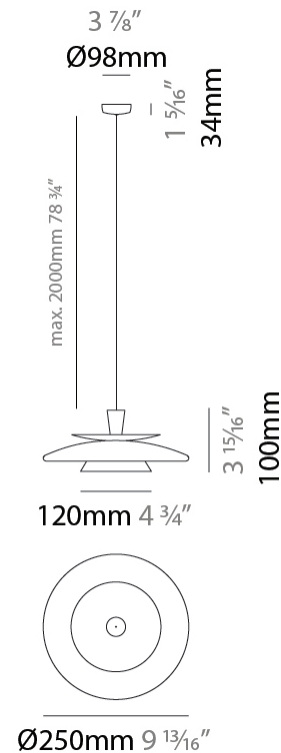

#### PHYSICAL

Shape: Round  
 Diameter (mm): 600  
 Diameter (in): 23 <sup>7</sup>/<sub>8</sub>  
 Height (mm): 180  
 Height (in): 7 <sup>1</sup>/<sub>16</sub>  
 Max. Overall Height (mm): 2180  
 Max. Overall Height (in): 85 <sup>13</sup>/<sub>16</sub>  
 Diffuser: PMMA - Opal  
 Fixture Finish: EGR  
 Holder Finish: WHI  
 Fixture Material: Fabric Cord / Metal  
 Primary Material: Fabric - Recycled  
 Cable Details: 2000mm/78 3/4" Black Cable

#### PHYSICAL

Shape: Round  
 Diameter (mm): 250  
 Diameter (in): 9 <sup>13</sup>/<sub>16</sub>  
 Height (mm): 80  
 Height (in): 3 <sup>1</sup>/<sub>8</sub>  
 Max. Overall Height (mm): 2080  
 Max. Overall Height (in): 81 <sup>7</sup>/<sub>8</sub>  
 Diffuser: PMMA - Opal  
 Fixture Finish: EGR  
 Holder Finish: WHI  
 Fixture Material: Fabric Cord / Metal  
 Primary Material: Fabric - Recycled  
 Cable Details: 2000mm/78 3/4" Black Cable

#### PHYSICAL

Shape: Round \_\_\_\_\_  
 Diameter (mm): 600 \_\_\_\_\_  
 Diameter (in): 23 7/8 \_\_\_\_\_  
 Height (mm): 110 \_\_\_\_\_  
 Height (in): 4 5/16 \_\_\_\_\_  
 Max. Overall Height (mm): 2110 \_\_\_\_\_  
 Max. Overall Height (in): 83 1/16 \_\_\_\_\_  
 Diffuser: PMMA - Opal \_\_\_\_\_  
 Fixture Finish: EGR \_\_\_\_\_  
 Holder Finish: WHI \_\_\_\_\_  
 Fixture Material: Fabric Cord / Metal \_\_\_\_\_  
 Primary Material: Fabric - Recycled \_\_\_\_\_  
 Cable Details: 2000mm/78 3/4" Black Cable \_\_\_\_\_

#### PHYSICAL

Shape: Round  
 Diameter (mm): 250  
 Diameter (in): 9 <sup>13</sup>/<sub>16</sub>  
 Height (mm): 100  
 Height (in): 3 <sup>15</sup>/<sub>16</sub>  
 Max. Overall Height (mm): 2100  
 Max. Overall Height (in): 92 <sup>11</sup>/<sub>16</sub>  
 Diffuser: PMMA - Opal  
 Fixture Finish: EGR  
 Holder Finish: WHI  
 Fixture Material: Fabric Cord / Metal  
 Primary Material: Fabric - Recycled  
 Cable Details: 2000mm/78 3/4" Black Cable