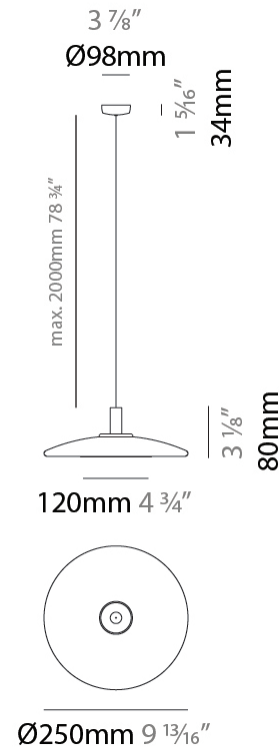

ILLA SUSPENSION

D111210-

base number _____ Color _____
Temperature _____

1. To build a product code in our configurator select the specify button on the base model # product page
2. To build a manual product code on this datasheet choose from the options listed below in blue font and add the suffix to the base model #

GENERAL

Series: Illa _____
Partner: Ole _____
Division: Design _____
Installation: Suspension _____
Product Type: Pendant _____
Mounting Location: Ceiling _____
Light Distribution: Direct / Indirect _____

PHYSICAL

Shape: Round _____
Diameter (mm): 250 _____
Diameter (in): 9 ¹³/₁₆ _____
Height (mm): 80 _____
Height (in): 3 ¹/₈ _____
Max. Overall Height (mm): 2080 _____
Max. Overall Height (in): 81 ⁷/₈ _____
Diffuser: PMMA - Opal _____
Fixture Finish: EGR _____
Holder Finish: WHI _____
Fixture Material: Fabric Cord / Metal _____
Primary Material: Fabric - Recycled _____
Cable Details: 2000mm/78 3/4" Black Cable _____

ELECTRICAL

Lamp Type: LED _____
Input Wattage (W): 8 _____
Total Output Wattage (W): 8 _____
Input Voltage (V): 120 _____

LED

Color Temperature (°K): 2700 / 3000 / 4000 _____
Nominal Lumen (lm): 319 / 345 / 360 _____
CRI: >90 CRI _____
Lamp Life (hrs): 50000 _____

OPTICAL

RATINGS AND CERTIFICATIONS

Certified By: Certified for North American Standards _____
IP rating: IP20 _____

PROJECT
TYPE
SPECIFIER
QUANTITY
DATE