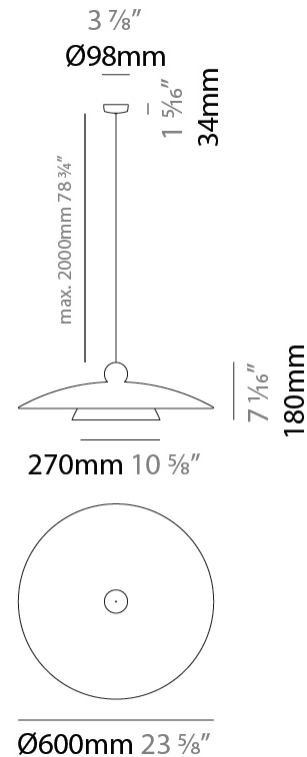

PROJECT	
TYPE	
SPECIFIER	
QUANTITY	
DATE	

ILLA SUSPENSION

D111209-

base number Color
Temperature

1. To build a product code in our configurator select the specify button on the base model # product page
2. To build a manual product code on this datasheet choose from the options listed below in blue font and add the suffix to the base model #

GENERAL

Series: Illa
Partner: Ole
Division: Design
Installation: Suspension
Product Type: Pendant
Mounting Location: Ceiling
Light Distribution: Direct / Indirect

PHYSICAL

Shape: Round
Diameter (mm): 600
Diameter (in): 23 ⁷/₈
Height (mm): 180
Height (in): 7 ¹/₁₆
Max. Overall Height (mm): 2180
Max. Overall Height (in): 85 ¹³/₁₆
Diffuser: PMMA - Opal
Fixture Finish: EGR
Holder Finish: WHI
Fixture Material: Fabric Cord / Metal
Primary Material: Fabric - Recycled
Cable Details: 2000mm/78 3/4" Black Cable

ELECTRICAL

Lamp Type: LED
Input Wattage (W): 10
Total Output Wattage (W): 10
Input Voltage (V): 120

LED

Color Temperature (°K): 2700 / 3000 / 4000
Nominal Lumen (lm): 399 / 432 / 451
CRI: >90 CRI
Lamp Life (hrs): 50000

OPTICAL

RATINGS AND CERTIFICATIONS

Certified By: Certified for North American Standards
IP rating: IP20