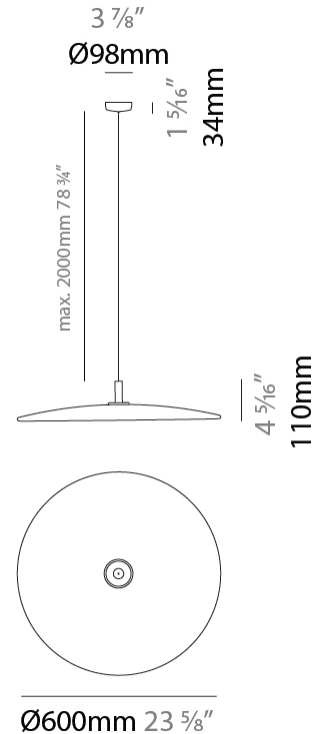

PROJECT	_____
TYPE	_____
SPECIFIER	_____
QUANTITY	_____
DATE	_____

ILLA SUSPENSION

D111211-

base number _____ Color _____
Temperature _____

1. To build a product code in our configurator select the specify button on the base model # product page
2. To build a manual product code on this datasheet choose from the options listed below in blue font and add the suffix to the base model #

GENERAL

Series: Illa _____
Partner: Ole _____
Division: Design _____
Installation: Suspension _____
Product Type: Pendant _____
Mounting Location: Ceiling _____
Light Distribution: Direct / Indirect _____

PHYSICAL

Shape: Round _____
Diameter (mm): 600 _____
Diameter (in): 23 7/8 _____
Height (mm): 110 _____
Height (in): 4 5/16 _____
Max. Overall Height (mm): 2110 _____
Max. Overall Height (in): 83 1/16 _____
Diffuser: PMMA - Opal _____
Fixture Finish: EGR _____
Holder Finish: WHI _____
Fixture Material: Fabric Cord / Metal _____
Primary Material: Fabric - Recycled _____
Cable Details: 2000mm/78 3/4" Black Cable _____

ELECTRICAL

Lamp Type: LED _____
Input Wattage (W): 10 _____
Total Output Wattage (W): 10 _____
Input Voltage (V): 120 _____

LED

Color Temperature (°K): 2700 / 3000 / 4000 _____
Nominal Lumen (lm): 399 / 432 / 451 _____
CRI: >90 CRI _____
Lamp Life (hrs): 50000 _____

OPTICAL

RATINGS AND CERTIFICATIONS

Certified By: Certified for North American Standards _____
IP rating: IP20 _____