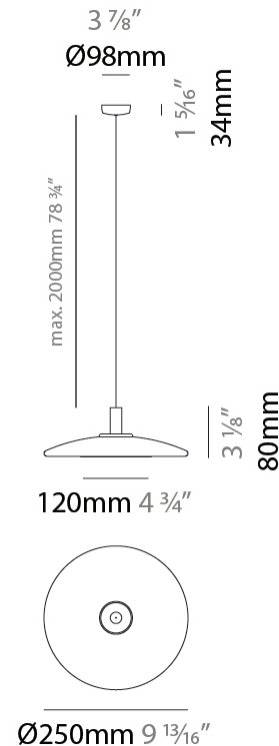

ILLA SUSPENSION

D111210-

base number _____ Color _____
Temperature _____

1. To build a product code in our configurator select the specify button on the base model # product page
2. To build a manual product code on this datasheet choose from the options listed below in blue font and add the suffix to the base model #

GENERAL

Series: Illa _____
Partner: Ole _____
Division: Design _____
Installation: Suspension _____
Product Type: Pendant _____
Mounting Location: Ceiling _____
Light Distribution: Direct / Indirect _____

PHYSICAL

Shape: Round _____
Diameter (mm): 250 _____
Diameter (in): 9 ¹³/₁₆ _____
Height (mm): 80 _____
Height (in): 3 ¹/₈ _____
Max. Overall Height (mm): 2080 _____
Max. Overall Height (in): 81 ⁷/₈ _____
Diffuser: PMMA - Opal _____
Fixture Finish: EGR _____
Holder Finish: WHI _____
Fixture Material: Fabric Cord / Metal _____
Primary Material: Fabric - Recycled _____
Cable Details: 2000mm/78 3/4" Black Cable _____

ELECTRICAL

Lamp Type: LED _____
Input Wattage (W): 8 _____
Total Output Wattage (W): 8 _____
Input Voltage (V): 120 _____

LED

Color Temperature (°K): 2700 / 3000 / 4000 _____
Nominal Lumen (lm): 319 / 345 / 360 _____
CRI: >90 CRI _____
Lamp Life (hrs): 50000 _____

OPTICAL

RATINGS AND CERTIFICATIONS

Certified By: Certified for North American Standards _____
IP rating: IP20 _____

PROJECT
TYPE
SPECIFIER
QUANTITY
DATE