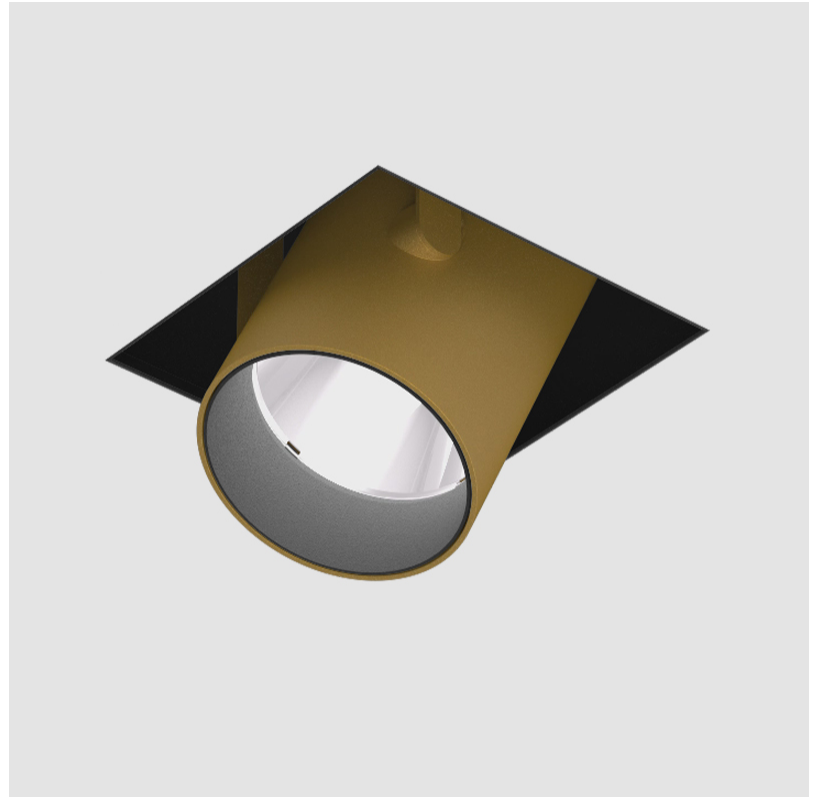

ELECTRICAL

Lamp Type: LED (Zhaga Standard)
Input Wattage (W): 23.1
Total Output Wattage (W): 18.7
Dimming: Tri-Mode (Non-Dimming and Phase Dimming (120Vac only) and 0-10V Dimming)
Driver Included: No
Driver Location: Recessed Housing
Driver Type: Constant Current - Universal
Driver Class: Class 2
Housing: See components
Input Voltage (V): 120 - 277
Constant Current (MA): 500

LED

Number of LEDs: 1
Color Temperature (°K): 2700 / 3000 / 3500 / 4000
Max. Delivered Lumen (lm): 1490 / 1530 / 1607 / 1640
CRI: >90 CRI
Lamp Life (hrs): 50000
Upon Request: Special Color Temperature

OPTICAL

Reflector: 20 / 40 / 60
Adjustability: Rotational 355°; Tilt 45°
Upon Request: Special Beam Angles

RATINGS AND CERTIFICATIONS

Certified By: Certified for North American Standards
Zaneen Lighting Inc. © 2024, Phone: 588-3387, Fax: 247-9319, www.zaneen.com

Patents: IP20
For assistance on 'custom' specifications, contact zteam@zaneen.com.
In a constant effort to supply the best product, we reserve the right to change specifications or materials without notice. The most recent specification sheets are found at zaneen.com

145mm 5 11/16"	10 | 12 1/2 | 15 | 25mm 3/8" | 1/2" | 9/16" | 1"	225mm x 225mm 8 7/8" x 8 7/8"	355°	355°	45°