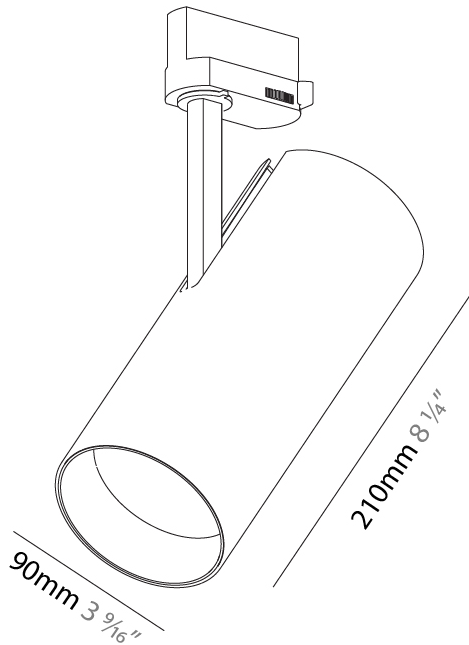

GENERAL

Series: Imagine
Subseries: Imagine 90
Brand: Prolicht
Division: Architectural
Mounting Type: Track
Mounting Location: Ceiling

PHYSICAL

Shape: Cylinder
Diameter (mm): 90
Diameter (in): 3 ⁹/₁₆
Height (mm): 210
Height (in): 8 ¹/₄
Max. Overall Height (mm): 230
Max. Overall Height (in): 9 ¹/₆
Light Distribution: Adjustable / Direct
Weight (kg): 0.886
Weight (lbs): 1.95
Fixture Finish: SSR / BKV / CWI / CRY / HAB / UFT / ITA / RUA / FTG / MYG / LOD / PUS / FRO / FUP / KIA / POP / BLS / SPG / MEY / GOH / GUM / CHC / COM / ABZ / JAG / OBR / MOS / ROR
Fixture Material: Aluminum Die Cast

ELECTRICAL

Lamp Type: LED (Zhaga Standard)
Input Wattage (W): 28
Total Output Wattage (W): 26
Dimming: Tri-Mode (Non-Dimming and Phase Dimming (120Vac only) and 0-10V Dimming)
Driver Included: Yes
Driver Location: Integrated
Driver Type: Constant Current - Universal
Driver Class: Class 2
Input Voltage (V): 120 - 277
Constant Current (MA): 700

LED

Number of LEDs: 1
Color Temperature (°K): 2700 / 3000 / 3500 / 4000
Max. Delivered Lumen (lm): 1917 / 1995 / 2114 / 2157
Nominal Lumen (lm): 2909 / 3028 / 3208 / 3273
CRI: >90 CRI
Lamp Life (hrs): 50000

OPTICAL

Reflector: 6 / 14 / 32

RATINGS AND CERTIFICATIONS

Certified By: Certified for North American Standards
IP rating: IP20

PROJECT _____
TYPE _____
SPECIFIER _____
QUANTITY _____
DATE _____