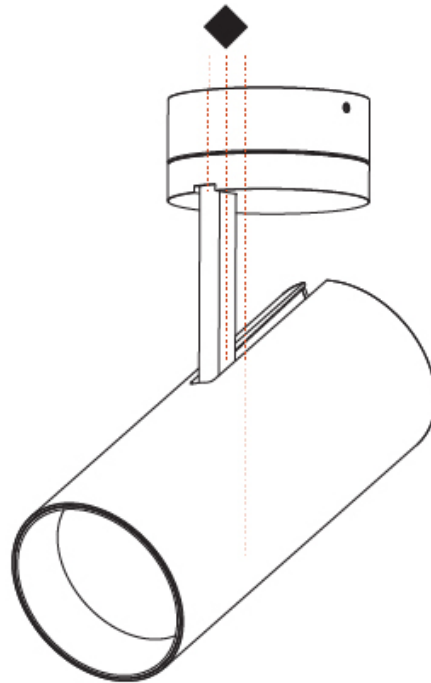

A3D115-

PROJECT

TYPE

SPECIFIER

QUANTITY

DATE