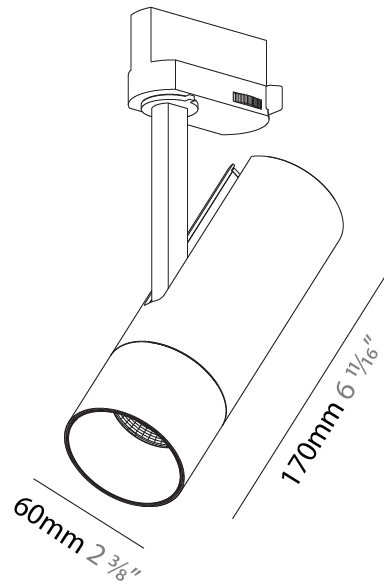

GENERAL

Series: Imagine
Subseries: Imagine 60
Brand: Prolicht
Division: Architectural
Mounting Type: Track
Mounting Location: Ceiling

PHYSICAL

Shape: Cylinder
Diameter (mm): 60
Diameter (in): 2 3/8
Height (mm): 170
Height (in): 6 11/16
Max. Overall Height (mm): 190
Max. Overall Height (in): 7 1/2
Light Distribution: Adjustable / Direct
Weight (kg): 0.564
Weight (lbs): 1 1/4
Fixture Finish: SSR / BKV / CWI / CRY / HAB / UFT / ITA / RUA / FTG / MYG / LOD / PUS / FRO / FUP / KIA / POP / BLS / SPG / MEY / GOH / GUM / CHC / COM / ABZ / JAG / OBR / MOS / ROR
Fixture Material: Aluminum Die Cast

ELECTRICAL

Lamp Type: LED (Zhaga Standard)
Input Wattage (W): 15.5
Total Output Wattage (W): 14
Dimming: Tri-Mode (Non-Dimming and Phase Dimming (120Vac only) and 0-10V Dimming)
Driver Included: Yes
Driver Location: Integrated
Driver Type: Constant Current - Universal
Driver Class: Class 2
Input Voltage (V): 120 - 277
Constant Current (MA): 350

LED

Number of LEDs: 1
Color Temperature (°K): 2700 / 3000 / 3500 / 4000
Max. Delivered Lumen (lm): 930 / 960 / 1009 / 1030
CRI: >90 CRI
Lamp Life (hrs): 50000

OPTICAL

Reflector°: 20 / 40 / 60

RATINGS AND CERTIFICATIONS

Certified By: Certified for North American Standards
IP rating: IP20