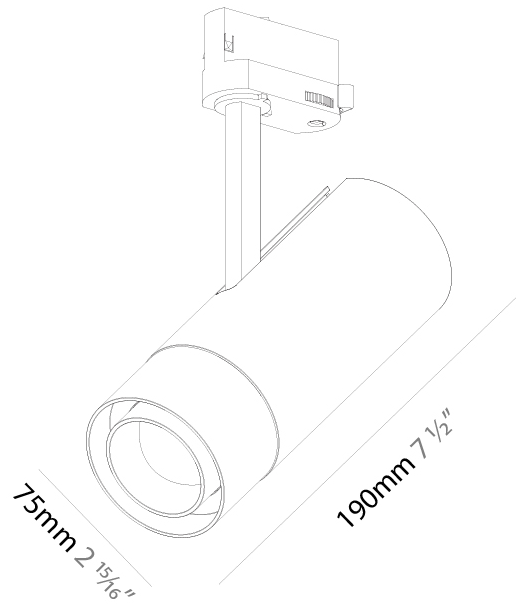

GENERAL

Series: Imagine
Subseries: Imagine Flex
Brand: Prolicht
Division: Architectural
Mounting Type: Track
Mounting Location: Ceiling
Subcategory: Spots

PHYSICAL

Shape: Cylinder
Diameter (mm): 75
Diameter (in): 2 ¹⁵/₁₆
Height (mm): 190
Height (in): 7 ¹/₂
Max. Overall Height (mm): 210
Max. Overall Height (in): 8 ¹/₄
Light Distribution: Adjustable / Direct
Weight (kg): 0.702
Weight (lbs): 1.54
Fixture Finish: SSR / BKV / CWI / CRY / HAB / UFT / ITA / RUA / FTG / MYG / LOD / PUS / FRO / FUP / KIA / POP / BLS / SPG / MEY / GOH / GUM / CHC / COM / ABZ / JAG / OBR / MOS / ROR
Holder Finish: BLK / WHI / SIL
Fixture Material: Aluminum Die Cast

ELECTRICAL

Lamp Type: LED (Zhaga Standard)
Input Wattage (W): 20
Total Output Wattage (W): 18.2
Dimming: Tri-Mode (Non-Dimming and Phase Dimming (120Vac only) and 0-10V Dimming)
Driver Included: Yes
Driver Location: Integrated
Driver Type: Constant Current - Universal
Driver Class: Class 2
Input Voltage (V): 120 - 277
Constant Current (MA): 500

LED

Number of LEDs: 1
Color Temperature (°K): 2700 / 3000 / 3500 / 4000
Max. Delivered Lumen (lm): 788 / 817 / 859 / 876
Nominal Lumen (lm): 1782 / 1848 / 1941 / 1981
CRI: >90 CRI
Lamp Life (hrs): 50000

OPTICAL

Reflector°: 14° to 48°
Adjustability: Rotational 350°; Tilt 90°

RATINGS AND CERTIFICATIONS

Certified By: Certified for North American Standards
IP rating: IP20