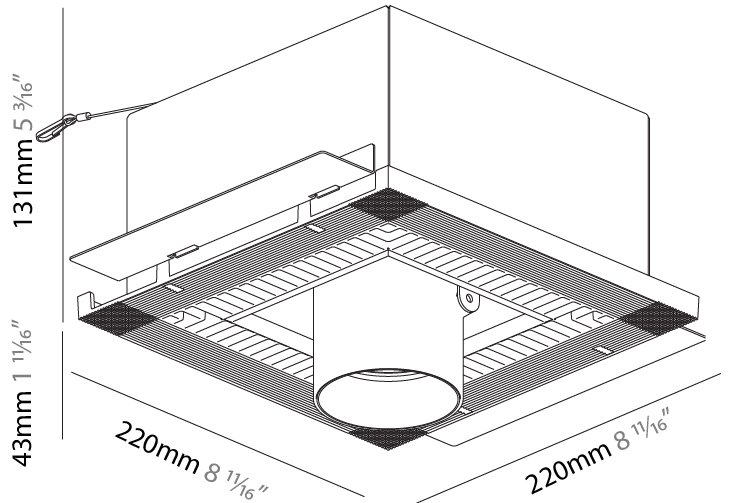

ELECTRICAL

Lamp Type: LED (Zhaga Standard)
Input Wattage (W): 13.2 (2700K) / 16.5
Total Output Wattage (W): 12 (2700K) / 15
Dimming: Tri-Mode (Non-Dimming and Phase Dimming (120Vac only) and 0-10V Dimming)
Driver Included: No
Driver Location: Recessed Housing
Driver Type: Constant Current - Universal
Driver Class: Class 2
Housing: See components
Input Voltage (V): 120 - 277
Constant Current (MA): 350

LED

Number of LEDs: 1
Color Temperature (°K): 2700 / 3000 / 3500 / 4000
Max. Delivered Lumen (lm): 870 / 970 / 1038 / 1060
CRI: >90 CRI
Lamp Life (hrs): 50000
Upon Request: Special Color Temperature

OPTICAL

Reflector°: 10
Adjustability: Rotational 355°; Tilt 45°
Upon Request: Special Beam Angles

RATINGS AND CERTIFICATIONS

Certified By: Certified for North American Standards
Zaneen Lighting Inc. © 2024, Phone: 588-3387, Fax: 247-9519, www.zaneen.com

	145mm 5 11/16"	10 | 12 1/2 | 15 | 25mm 3/8" | 1/2" | 9/16" | 1"	225mm x 225mm 8 7/8" x 8 7/8"		355°	45°