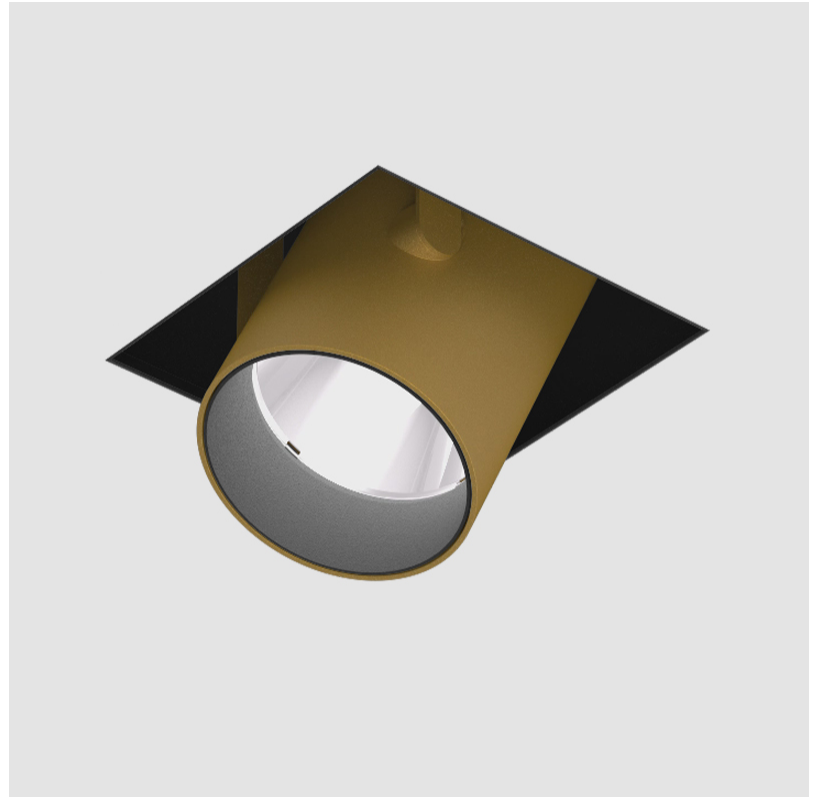

ELECTRICAL

Lamp Type: LED (Zhaga Standard)
Input Wattage (W): 13.2 (2700K) / 16.5
Total Output Wattage (W): 12 (2700K) / 15
Dimming: Tri-Mode (Non-Dimming and Phase Dimming (120Vac only) and 0-10V Dimming)
Driver Included: No
Driver Location: Recessed Housing
Driver Type: Constant Current - Universal
Driver Class: Class 2
Housing: See components
Input Voltage (V): 120 - 277
Constant Current (MA): 350

LED

Number of LEDs: 1
Color Temperature (°K): 2700 / 3000 / 3500 / 4000
Max. Delivered Lumen (lm): 870 / 970 / 1038 / 1060
CRI: >90 CRI
Lamp Life (hrs): 50000
Upon Request: Special Color Temperature

OPTICAL

Reflector°: 10
Adjustability: Rotational 355°; Tilt 45°
Upon Request: Special Beam Angles

RATINGS AND CERTIFICATIONS

Certified By: Certified for North American Standards
Zaneen Lighting Inc. © 2024, Phone: 588-3387, Fax: 247-9519, www.zaneen.com

	145mm 5 11/16"	10 | 12 1/2 | 15 | 25mm 3/8" | 1/2" | 9/16" | 1"	225mm x 225mm 8 7/8" x 8 7/8"		355°	45°