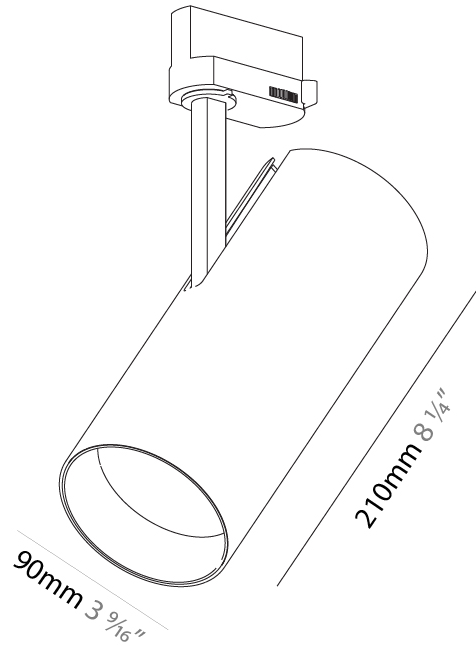

GENERAL

Series: Imagine
Subseries: Imagine 90
Brand: Prolicht
Division: Architectural
Mounting Type: Track
Mounting Location: Ceiling

PHYSICAL

Shape: Cylinder
Diameter (mm): 90
Diameter (in): 3 9/16
Height (mm): 210
Height (in): 8 1/4
Max. Overall Height (mm): 230
Max. Overall Height (in): 9 1/16
Light Distribution: Adjustable / Direct
Weight (kg): 0.903
Weight (lbs): 1.99
Fixture Finish: SSR / BKV / CWI / CRY / HAB / UFT / ITA / RUA / FTG / MYG / LOD / PUS / FRO / FUP / KIA / POP / BLS / SPG / MEY / GOH / GUM / CHC / COM / ABZ / JAG / OBR / MOS / ROR
Fixture Material: Aluminum Die Cast

ELECTRICAL

Lamp Type: LED (Zhaga Standard)
Input Wattage (W): 14
Total Output Wattage (W): 12.1
Dimming: Tri-Mode (Non-Dimming and Phase Dimming (120Vac only) and 0-10V Dimming)
Driver Included: Yes
Driver Location: Integrated
Driver Type: Constant Current - Universal
Driver Class: Class 2
Input Voltage (V): 120 - 277
Constant Current (MA): 350

LED

Number of LEDs: 1
Color Temperature (°K): 2700 / 3000 / 3500 / 4000
Max. Delivered Lumen (lm): 846 / 911 / 948 / 967
Nominal Lumen (lm): 1246 / 1342 / 1396 / 1424
CRI: >90 CRI
Lamp Life (hrs): 50000

OPTICAL

Reflector°: 6
Optic°: Lens Pack - No Lens / Linear Spread Lens / Honeycomb / Spread Lens
Adjustability: Rotational 350°; Tilt 90°

RATINGS AND CERTIFICATIONS

Certified By: Certified for North American Standards
IP rating: IP20