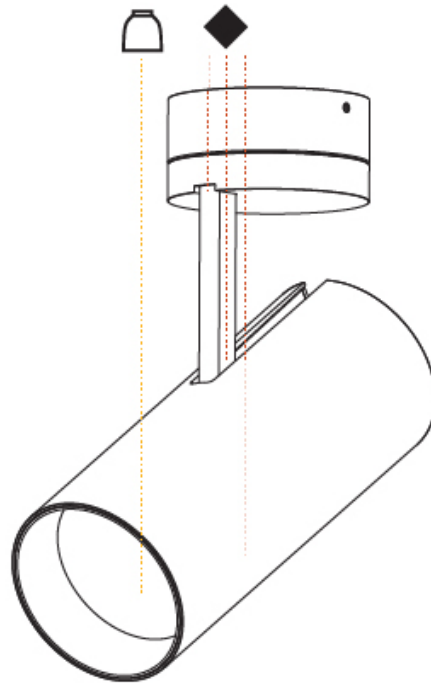

A3D116-

PROJECT

TYPE

SPECIFIER

QUANTITY

DATE

A