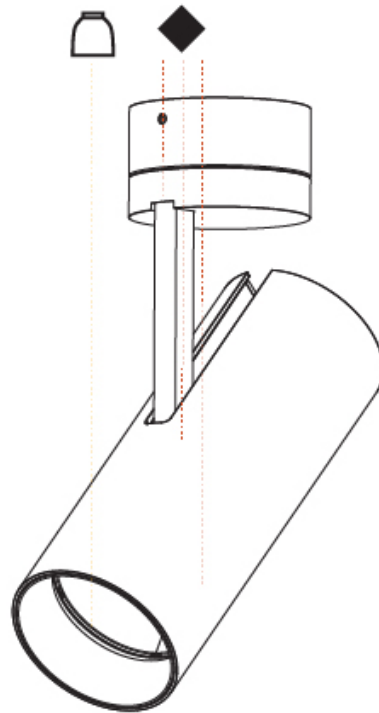

A3D113-

PROJECT

TYPE

SPECIFIER

QUANTITY

DATE