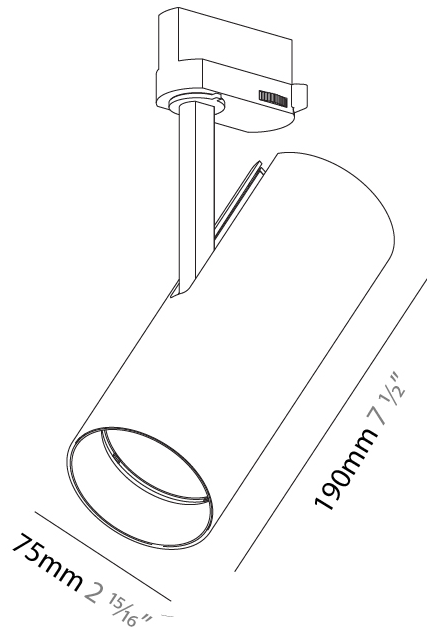

GENERAL

Series: Imagine
Subseries: Imagine 75
Brand: Prolicht
Division: Architectural
Mounting Type: Track
Mounting Location: Ceiling

PHYSICAL

Shape: Cylinder
Diameter (mm): 75
Diameter (in): 2 15/16
Height (mm): 190
Height (in): 7 1/2
Max. Overall Height (mm): 210
Max. Overall Height (in): 8 1/4
Light Distribution: Adjustable / Direct
Weight (kg): 0.716
Weight (lbs): 1.58
Fixture Finish: SSR / BKV / CWI / CRY / HAB / UFT / ITA / RUA / FTG / MYG / LOD / PUS / FRO / FUP / KIA / POP / BLS / SPG / MEY / GOH / GUM / CHC / COM / ABZ / JAG / OBR / MOS / ROR
Holder Finish: BLK / WHI / SIL
Fixture Material: Aluminum Die Cast

ELECTRICAL

Lamp Type: LED (Zhaga Standard)
Input Wattage (W): 14
Total Output Wattage (W): 12.8
Dimming: Tri-Mode (Non-Dimming and Phase Dimming (120Vac only) and 0-10V Dimming)
Driver Included: Yes
Driver Location: Integrated
Driver Type: Constant Current - Universal
Driver Class: Class 2
Input Voltage (V): 120 - 277
Constant Current (MA): 350

LED

Number of LEDs: 1
Color Temperature (°K): 2700 / 3000 / 3500 / 4000
Max. Delivered Lumen (lm): 1124 / 1210 / 1258 / 1284
Nominal Lumen (lm): 1246 / 1342 / 1396 / 1424
CRI: >90 CRI
Lamp Life (hrs): 50000

OPTICAL

Optic°: Lens Pack - No Lens / Linear Spread Lens / Honeycomb / Spread Lens
Beam Angle: 12
Adjustability: Rotational 350°; Tilt 90°

RATINGS AND CERTIFICATIONS

Certified By: Certified for North American Standards
IP rating: IP20