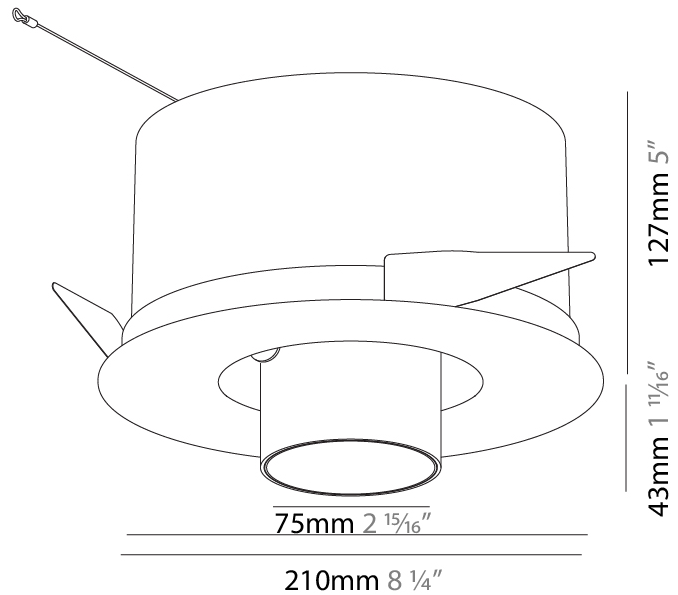

GENERAL

Series: Imagine
 Subseries: Imagine Round
 Brand: Prolight
 Division: Architectural
 Mounting Type: Recessed
 Mounting Location: Ceiling
 Subcategory: Spots

PHYSICAL

Shape: Round
 Diameter (mm): 210
 Diameter (in): 8 1/4
 Height (mm): 170
 Height (in): 6 11/16
 Ceiling Thickness (mm): 10 / 12.5 / 15
 Ceiling Thickness (in): 3/8 or 1/2 or 9/16
 Min. Recessing Depth (mm): 140
 Min. Recessing Depth (in): 5 1/2
 Light Distribution: Adjustable / Indirect
 Weight (kg): 1.4
 Weight (lbs): 3.09
 Fixture Finish: SSR / BKV / CWI / CRY / HAB / UFT / ITA / RUA / FTG / MYG / LOD / PUS / FRO / FUP / KIA / POP / BLS / SPG / MEY / GOH / GUM / CHC / COM / ABZ / JAG / OBR / MOS / ROR
 Fixture Material: Aluminum Die Cast
 Cut-out Measurements: D. - 190mm / 7 1/2"

OPTICAL

Reflector: 12
 Optic: Lens Pack - No Lens / Linear Spread Lens / Honeycomb / Spread Lens
 Adjustability: Rotational 355°; Tilt 45°

RATINGS AND CERTIFICATIONS

Certified By: Certified for North American Standards
 IP rating: IP20