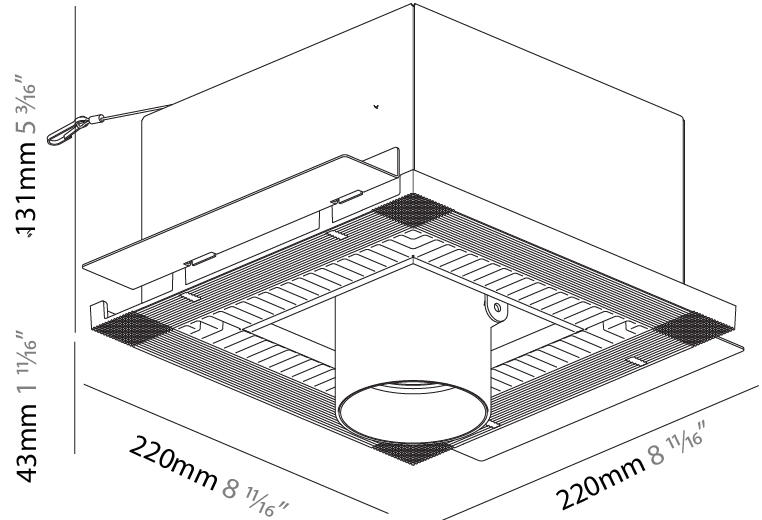

ELECTRICAL

Lamp Type: LED (Zhaga Standard)
Input Wattage (W): 23.1
Total Output Wattage (W): 18.7
Dimming: Tri-Mode (Non-Dimming and Phase Dimming (120Vac only) and 0-10V Dimming)
Driver Included: No
Driver Location: Recessed Housing
Driver Type: Constant Current - Universal
Driver Class: Class 2
Housing: See components
Input Voltage (V): 120 - 277
Constant Current (MA): 500

LED

Number of LEDs: 1
Color Temperature (°K): 2700 / 3000 / 3500 / 4000
Max. Delivered Lumen (lm): 1490 / 1530 / 1607 / 1640
CRI: >90 CRI
Lamp Life (hrs): 50000
Upon Request: Special Color Temperature

OPTICAL

Reflector: 20 / 40 / 60
Adjustability: Rotational 355°; Tilt 45°
Upon Request: Special Beam Angles

RATINGS AND CERTIFICATIONS

Certified By: Certified for North American Standards
Zaneen Lighting Inc. © 2024, Phone: 588-3387, Fax: 247-9319, www.zaneen.com

Patents: IP20
For assistance on 'custom' specifications, contact zteam@zaneen.com.
In a constant effort to supply the best product, we reserve the right to change specifications or materials without notice. The most recent specification sheets are found at zaneen.com

145mm 5 11/16"	10 | 12 1/2 | 15 | 25mm 3/8" | 1/2" | 9/16" | 1"	225mm x 225mm 8 7/8" x 8 7/8"	355°	355°	45°