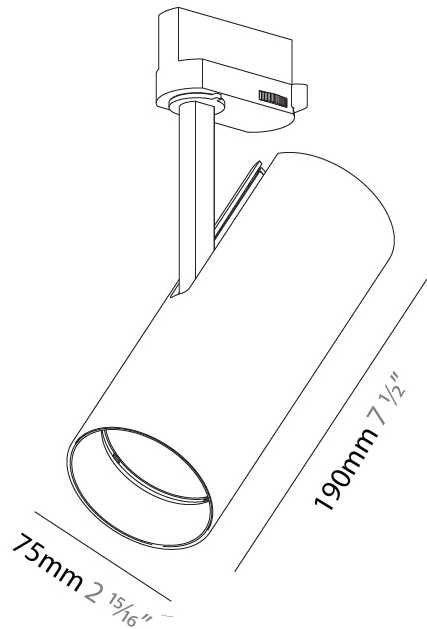

GENERAL

Series: Imagine
 Subseries: Imagine 75
 Partner: Prolicht
 Division: Architectural
 Installation: Track
 Mounting Location: Ceiling
 Light Distribution: Adjustable

PHYSICAL

Aperture Sizes - Downlights: 2"
 Shape: Cylinder
 Diameter (mm): 75
 Diameter (in): 2 ¹⁵/₁₆
 Height (mm): 190
 Height (in): 7 ¹/₂
 Max. Overall Height (mm): 210
 Max. Overall Height (in): 8 ¹/₄
 Weight (kg): 0.716
 Weight (lbs): 1.58
 Fixture Finish: SSR / BKV / CWI / CRY / HAB / UFT / ITA / RUA / FTG / MYG / LOD / PUS / FRO / FUP / KIA / POP / BLS / SPG / MEY / GOH / CHC / COM / ABZ / JAG / OBR / MOS / ROR
 Holder Finish: BLK / WHI / SIL
 Fixture Material: Aluminum Die Cast

OPTICAL

Reflector: 12
 Optic: Lens Pack - No Lens / Linear Spread Lens / Honeycomb / Spread Lens
 Adjustability: Rotational 350°; Tilt 90°

RATINGS AND CERTIFICATIONS

Certified By: Certified for North American Standards
 IP rating: IP20