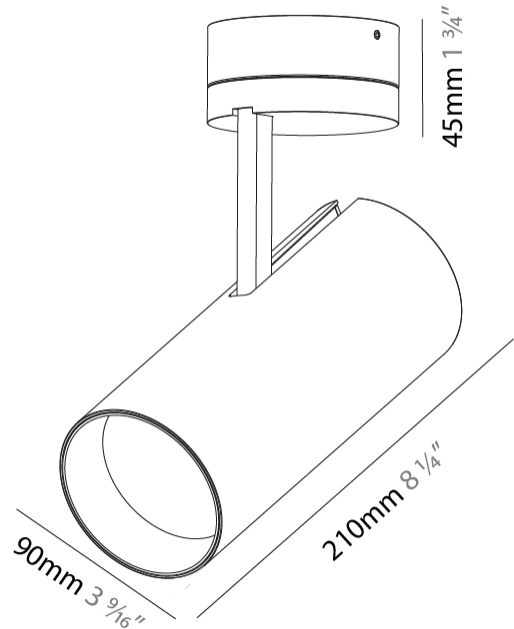

GENERAL

Series: Imagine
Subseries: Imagine 90
Partner: Prolicht
Division: Architectural
Installation: Surface
Product Type: Spots
Mounting Location: Ceiling
Light Distribution: Adjustable

PHYSICAL

Aperture Sizes - Downlights: 3"
Shape: Round
Diameter (mm): 90
Diameter (in): 3 9/16
Height (mm): 210
Height (in): 8 1/4
Max. Overall Height (mm): 255
Max. Overall Height (in): 10 1/16
Weight (kg): 1.184
Weight (lbs): 2.60
Fixture Finish: SSR / BKV / CWI / CRY / HAB / UFT / ITA / RUA / FTG / MYG / LOD / PUS / FRO / FUP / KIA / POP / BLS / SPG / MEY / GOH / CHC / COM / ABZ / JAG / OBR / MOS / ROR
Fixture Material: Aluminum Die Cast

ELECTRICAL

Lamp Type: LED (Zhaga Standard)
Input Wattage (W): 13.2 / 16.5
Total Output Wattage (W): 12 / 15
Dimming: Tri-Mode (Non-Dimming and Phase Dimming (120Vac only) and 0-10V Dimming)
Driver Included: Yes
Driver Location: Integrated
Driver Type: Constant Current - Universal
Driver Class: Class 2
Input Voltage (V): 120 - 277
Constant Current (MA): 350

LED

Number of LEDs: 1
Color Temperature (°K): 2700 / 3000 / 3500 / 4000
Max. Delivered Lumen (lm): 830 / 930 / 1009 / 1030
CRI: >90 CRI
Lamp Life (hrs): 50000

OPTICAL

Reflector°: 10
Adjustability: Rotational 350°; Tilt 90°

RATINGS AND CERTIFICATIONS

Certified By: Certified for North American Standards
IP rating: IP20