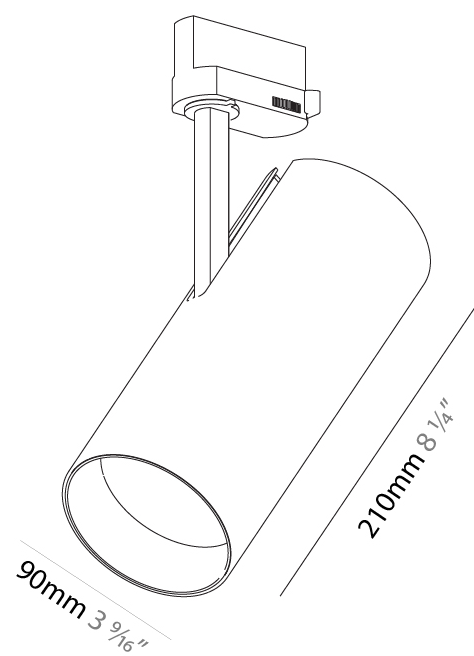

GENERAL

Series: Imagine
 Subseries: Imagine 90
 Partner: Prolicht
 Division: Architectural
 Installation: Track
 Mounting Location: Ceiling
 Light Distribution: Adjustable

PHYSICAL

Aperture Sizes - Downlights: 3"
 Shape: Cylinder
 Diameter (mm): 90
 Diameter (in): 3 9/16
 Height (mm): 210
 Height (in): 8 1/4
 Max. Overall Height (mm): 230
 Max. Overall Height (in): 9 1/16
 Weight (kg): 0.903
 Weight (lbs): 1.99
 Fixture Finish: SSR / BKV / CWI / CRY / HAB / UFT / ITA / RUA / FTG / MYG / LOD / PUS / FRO / FUP / KIA / POP / BLS / SPG / MEY / GOH / CHC / COM / ABZ / JAG / OBR / MOS / ROR
 Fixture Material: Aluminum Die Cast

OPTICAL

Reflector: 6
 Optic: Lens Pack - No Lens / Linear Spread Lens / Honeycomb / Spread Lens
 Adjustability: Rotational 350°; Tilt 90°

RATINGS AND CERTIFICATIONS

Certified By: Certified for North American Standards
 IP rating: IP20