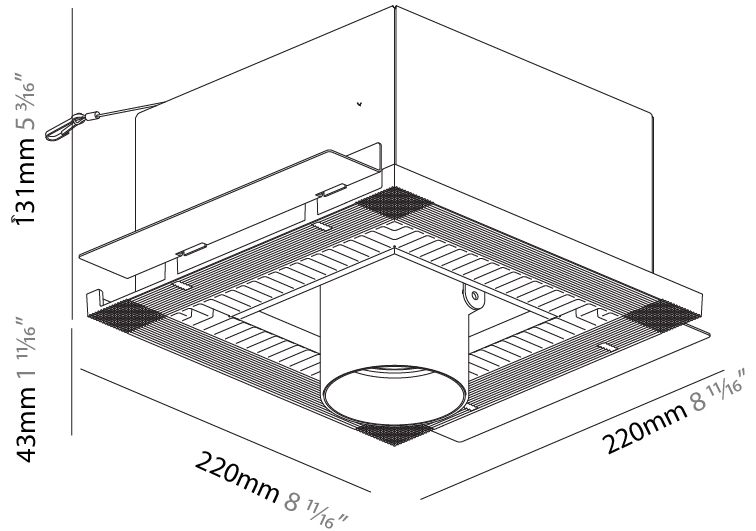

ELECTRICAL

Lamp Type: LED (Zhaga Standard)
Input Wattage (W): 19.3 + 2.6
Total Output Wattage (W): 16.5 + 2.2
Dimming: Tri-Mode (Non-Dimming and Phase Dimming (120Vac only) and 0-10V Dimming)
Driver Included: No
Driver Location: Remote
Driver Type: Constant Current & Constant Voltage - Universal
Driver Class: Class 2
Input Voltage (V): 120 - 277
Output Voltage (V): 24
Constant Current (MA): 500

LED

Number of LEDs: 2
Color Temperature (°K): 2700 / 3000 / 4000
Max. Delivered Lumen (lm): 1540 / 1580 / 1690
CRI: >90 CRI
Lamp Life (hrs): 50000
Upon Request: Special Color Temperature

OPTICAL

Reflector: 20 / 40 / 60
Adjustability: Rotational 355°; Tilt 45°
Upon Request: Special Beam Angles

RATINGS AND CERTIFICATIONS

Certified By: Certified for North American Standards
Zaneen Lighting Inc. © 2024, Phone: 588-3387, Fax: 247-9319, www.zaneen.com

For international specifications by adding 'INT' at the end of the existing Model #. For assistance on 'custom' specifications, contact zteam@zaneen.com.
In a constant effort to supply the best product, we reserve the right to change specifications or materials without notice. The most recent specification sheets are found at zaneen.com