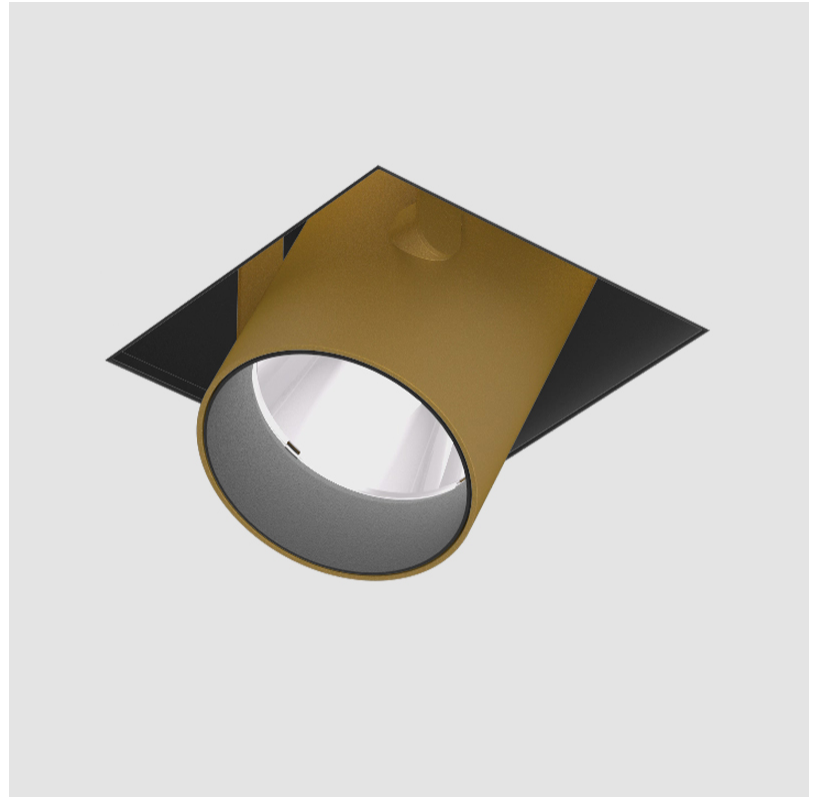

ELECTRICAL

Lamp Type: LED (Zhaga Standard)
Input Wattage (W): 19.3 + 2.6
Total Output Wattage (W): 16.5 + 2.2
Dimming: Tri-Mode (Non-Dimming and Phase Dimming (120Vac only) and 0-10V Dimming)
Driver Included: No
Driver Location: Remote
Driver Type: Constant Current & Constant Voltage - Universal
Driver Class: Class 2
Input Voltage (V): 120 - 277
Output Voltage (V): 24
Constant Current (MA): 500

LED

Number of LEDs: 2
Color Temperature (°K): 2700 / 3000 / 4000
Max. Delivered Lumen (lm): 1540 / 1580 / 1690
CRI: >90 CRI
Lamp Life (hrs): 50000
Upon Request: Special Color Temperature

OPTICAL

Reflector: 20 / 40 / 60
Adjustability: Rotational 355°; Tilt 45°
Upon Request: Special Beam Angles

RATINGS AND CERTIFICATIONS

Certified By: Certified for North American Standards
Zaneen Lighting Inc. © 2024, Phone: 588-3387, Fax: 247-9319, www.zaneen.com

For international specifications by adding 'INT' at the end of the existing Model #. For assistance on 'custom' specifications, contact zteam@zaneen.com.
In a constant effort to supply the best product, we reserve the right to change specifications or materials without notice. The most recent specification sheets are found at zaneen.com