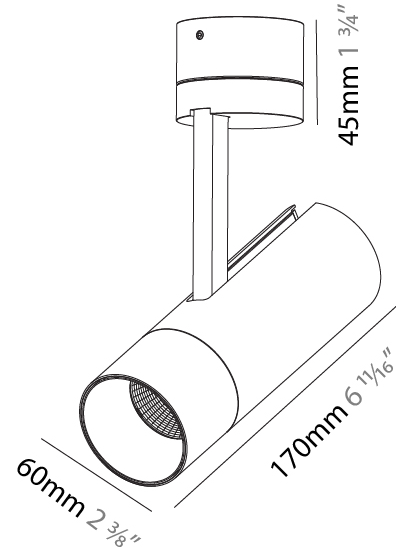

GENERAL

Series: Imagine
Subseries: Imagine 60
Brand: Prolicht
Division: Architectural
Mounting Type: Surface
Mounting Location: Ceiling
Subcategory: Spots

PHYSICAL

Shape: Cylinder
Diameter (mm): 60
Diameter (in): 2 ³/₈
Height (mm): 170
Height (in): 6 ¹¹/₁₆
Max. Overall Height (mm): 215
Max. Overall Height (in): 8 ⁷/₁₆
Light Distribution: Adjustable / Direct
Weight (kg): 0.604
Weight (lbs): 1.33
Fixture Finish: [SSR / BKV / CWI / CRY / HAB / UFT / ITA / RUA / FTG / MYG / LOD / PUS / FRO / FUP / KIA / POP / BLS / SPG / MEY / GOH / GUM / CHC / COM / ABZ / JAG / OBR / MOS / ROR](#)
Fixture Material: Aluminum Die Cast

ELECTRICAL

Lamp Type: LED (Zhaga Standard)
Input Wattage (W): 13
Total Output Wattage (W): 11.8
Dimming: [Tri-Mode (Non-Dimming and Phase Dimming (120Vac only) and 0-10V Dimming)](#)
Driver Included: Yes
Driver Location: Integrated
Driver Type: Constant Current - Universal
Driver Class: Class 2
Input Voltage (V): 120 - 277
Constant Current (MA): 500

LED

Number of LEDs: 1
Color Temperature (°K): [2700 / 3000 / 3500 / 4000](#)
Max. Delivered Lumen (lm): 987 / 1023 / 1076 / 1098
Nominal Lumen (lm): 1304 / 1352 / 1421 / 1450
CRI: >90 CRI
Lamp Life (hrs): 50000

OPTICAL

Reflector°: [18 / 34 / 46](#)
Optic°: [Lens Pack - No Lens / Linear Spread Lens / Honeycomb / Spread Lens](#)
Adjustability: Rotational 350°; Tilt 90°

RATINGS AND CERTIFICATIONS

Certified By: Certified for North American Standards
IP rating: IP20

PROJECT
TYPE
SPECIFIER
QUANTITY
DATE