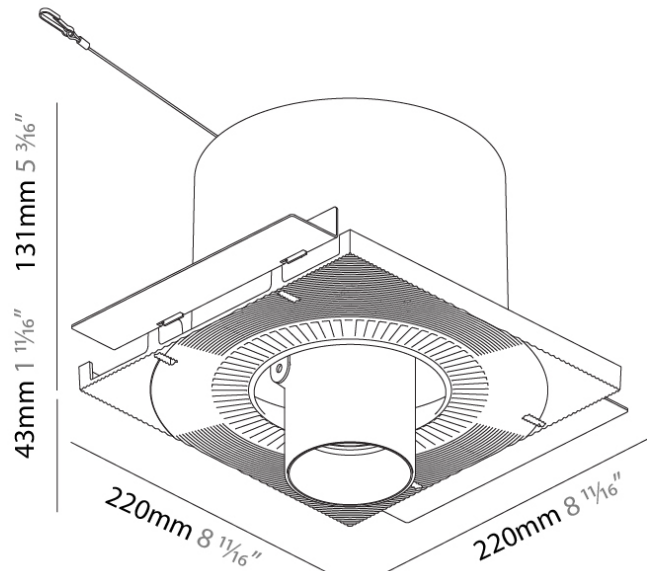

OPTICAL

Reflector: 16 / 32
 Adjustability: Rotational 355°; Tilt 45°
 Upon Request: Special Beam Angles

RATINGS AND CERTIFICATIONS

Available for international specifications by adding 'INT' at the end of the existing Model #. For assistance on 'custom' specifications, contact zteam@zaneen.com. In a constant effort to supply the best product, we reserve the right to change specifications or materials without notice. The most recent specification sheets are found at zaneen.com
 IP rating: IP20