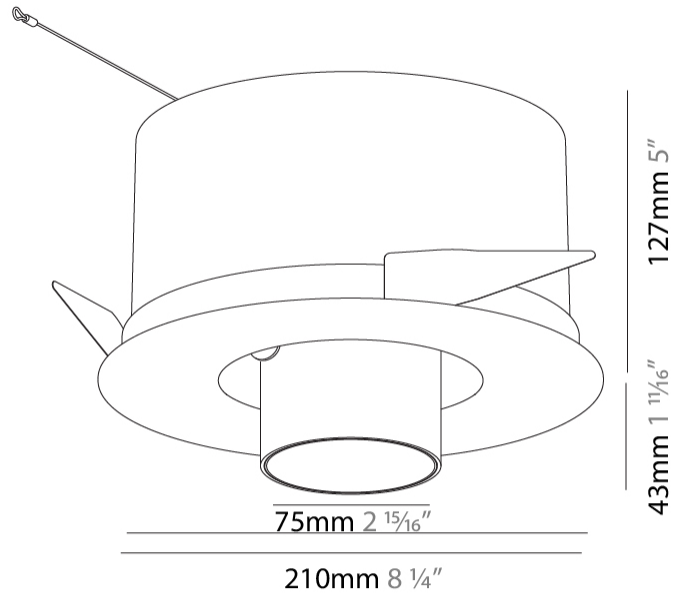

GENERAL

Series: Imagine
 Subseries: Imagine Round
 Brand: Prolight
 Division: Architectural
 Mounting Type: Recessed
 Mounting Location: Ceiling
 Subcategory: Spots

PHYSICAL

Shape: Round
 Diameter (mm): 210
 Diameter (in): 8 1/4
 Height (mm): 170
 Height (in): 6 11/16
 Ceiling Thickness (mm): 10 / 12.5 / 15
 Ceiling Thickness (in): 3/8 or 1/2 or 9/16
 Min. Recessing Depth (mm): 140
 Min. Recessing Depth (in): 5 1/2
 Light Distribution: Adjustable / Indirect
 Weight (kg): 1.4
 Weight (lbs): 3.09
 Fixture Finish: SSR / BKV / CWI / CRY / HAB / UFT / ITA / RUA / FTG / MYG / LOD / PUS / FRO / FUP / KIA / POP / BLS / SPG / MEY / GOH / GUM / CHC / COM / ABZ / JAG / OBR / MOS / ROR
 Fixture Material: Aluminum Die Cast
 Cut-out Measurements: D. - 195mm / 7 11/16"

OPTICAL

Reflector°: 16 / 32
 Optic°: Lens Pack - No Lens / Linear Spread Lens / Honeycomb / Spread Lens
 Adjustability: Rotational 355°; Tilt 45°

RATINGS AND CERTIFICATIONS

Certified By: Certified for North American Standards
 IP rating: IP20