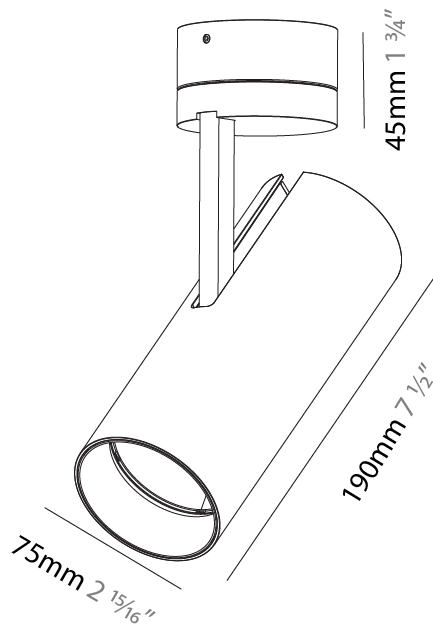

GENERAL

Series: Imagine
Subseries: Imagine 75
Brand: Prolicht
Division: Architectural
Mounting Type: Surface
Mounting Location: Ceiling
Subcategory: Spots

PHYSICAL

Shape: Cylinder
Diameter (mm): 75
Diameter (in): 2 ¹⁵/₁₆
Height (mm): 190
Height (in): 7 ¹/₂
Max. Overall Height (mm): 235
Max. Overall Height (in): 9 ³/₄
Light Distribution: Adjustable / Direct
Weight (kg): 0.919
Weight (lbs): 2.02
Fixture Finish: [SSR / BKV / CWI / CRY / HAB / UFT / ITA / RUA / FTG / MYG / LOD / PUS / FRO / FUP / KIA / POP / BLS / SPG / MEY / GOH / GUM / CHC / COM / ABZ / JAG / OBR / MOS / ROR](#)
Fixture Material: Aluminum Die Cast

ELECTRICAL

Lamp Type: LED (Zhaga Standard)
Input Wattage (W): 20.9
Total Output Wattage (W): 19
Dimming: [Tri-Mode (Non-Dimming and Phase Dimming (120Vac only) and 0-10V Dimming)](#)
Driver Included: Yes
Driver Location: Integrated
Driver Type: Constant Current - Universal
Driver Class: Class 2
Input Voltage (V): 120 - 277
Constant Current (MA): 500

LED

Number of LEDs: 1
Color Temperature (°K): [2700 / 3000 / 3500 / 4000](#)
Max. Delivered Lumen (lm): 1490 / 1530 / 1607 / 1640
CRI: >90 CRI
Lamp Life (hrs): 50000

OPTICAL

Reflector°: [20 / 25 / 40](#)
Adjustability: Rotational 350°; Tilt 90°

RATINGS AND CERTIFICATIONS

Certified By: Certified for North American Standards
IP rating: IP20