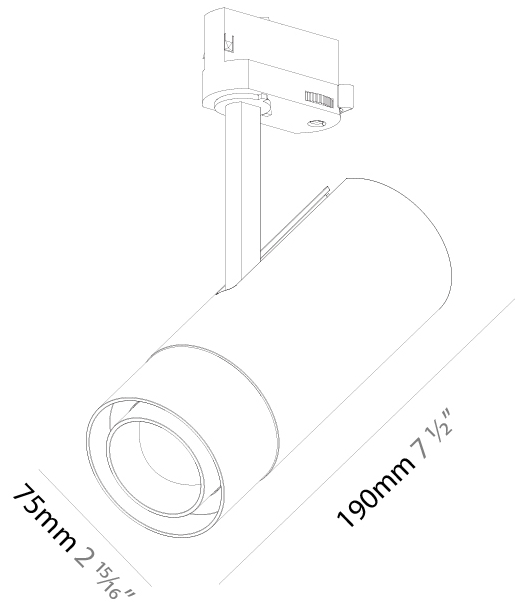

GENERAL

Series: Imagine
Subseries: Imagine Flex
Partner: Prolicht
Division: Architectural
Installation: Track
Product Type: Track System Line Voltage
Mounting Location: Ceiling
Light Distribution: Adjustable

PHYSICAL

Aperture Sizes - Downlights: 2"
Shape: Cylinder
Diameter (mm): 75
Diameter (in): 2 ¹⁵/₁₆
Height (mm): 190
Height (in): 7 ¹/₂
Max. Overall Height (mm): 210
Max. Overall Height (in): 8 ¹/₄
Weight (kg): 0.702
Weight (lbs): 1.54
Fixture Finish: SSR / BKV / CWI / CRY / HAB / UFT / ITA / RUA / FTG / MYG / LOD / PUS / FRO / FUP / KIA / POP / BLS / SPG / MEY / GOH / CHC / COM / ABZ / JAG / OBR / MOS / ROR
Holder Finish: BLK / WHI / SIL
Fixture Material: Aluminum Die Cast

ELECTRICAL

Lamp Type: LED (Zhaga Standard)
Input Wattage (W): 20
Total Output Wattage (W): 18.2
Dimming: Tri-Mode (Non-Dimming and Phase Dimming (120Vac only) and 0-10V Dimming)
Driver Included: Yes
Driver Location: Integrated
Driver Type: Constant Current - Universal
Driver Class: Class 2
Input Voltage (V): 120 - 277
Constant Current (MA): 500

LED

Number of LEDs: 1
Color Temperature (°K): 2700 / 3000 / 3500 / 4000
Max. Delivered Lumen (lm): 788 / 817 / 859 / 876
Nominal Lumen (lm): 1782 / 1848 / 1941 / 1981
CRI: >90 CRI
Lamp Life (hrs): 50000

OPTICAL

Reflector°: 14° to 48°
Adjustability: Rotational 350°; Tilt 90°

RATINGS AND CERTIFICATIONS

Certified By: Certified for North American Standards
IP rating: IP20