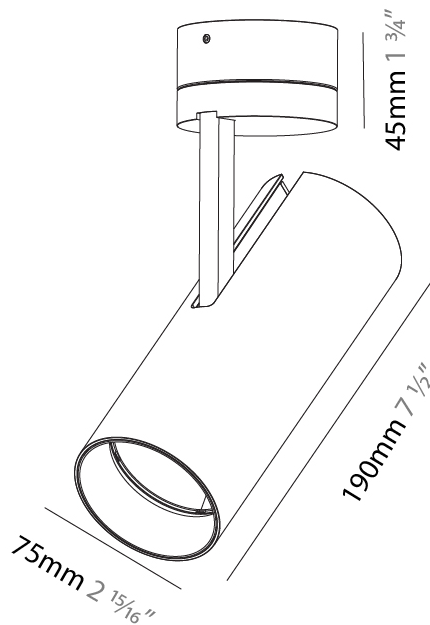

GENERAL

Series: Imagine
Subseries: Imagine 75
Partner: Prolicht
Division: Architectural
Installation: Surface
Product Type: Spots
Mounting Location: Ceiling
Light Distribution: Adjustable

PHYSICAL

Aperture Sizes - Downlights: 2"
Shape: Cylinder
Diameter (mm): 75
Diameter (in): 2 ¹⁵/₁₆
Height (mm): 190
Height (in): 7 ¹/₂
Max. Overall Height (mm): 235
Max. Overall Height (in): 9 ¹/₄
Weight (kg): 0.919
Weight (lbs): 2.02
Fixture Finish: SSR / BKV / CWI / CRY / HAB / UFT / ITA / RUA / FTG / MYG / LOD / PUS / FRO / FUP / KIA / POP / BLS / SPG / MEY / GOH / CHC / COM / ABZ / JAG / OBR / MOS / ROR
Fixture Material: Aluminum Die Cast

ELECTRICAL

Lamp Type: LED (Zhaga Standard)
Input Wattage (W): 20.9
Total Output Wattage (W): 19
Dimming: Tri-Mode (Non-Dimming and Phase Dimming (120Vac only) and 0-10V Dimming)
Driver Included: Yes
Driver Location: Integrated
Driver Type: Constant Current - Universal
Driver Class: Class 2
Input Voltage (V): 120 - 277
Constant Current (MA): 500

LED

Number of LEDs: 1
Color Temperature (°K): 2700 / 3000 / 3500 / 4000
Max. Delivered Lumen (lm): 1490 / 1530 / 1607 / 1640
CRI: >90 CRI
Lamp Life (hrs): 50000

OPTICAL

Reflector°: 16 / 32
Adjustability: Rotational 350°; Tilt 90°

RATINGS AND CERTIFICATIONS

Certified By: Certified for North American Standards
IP rating: IP20