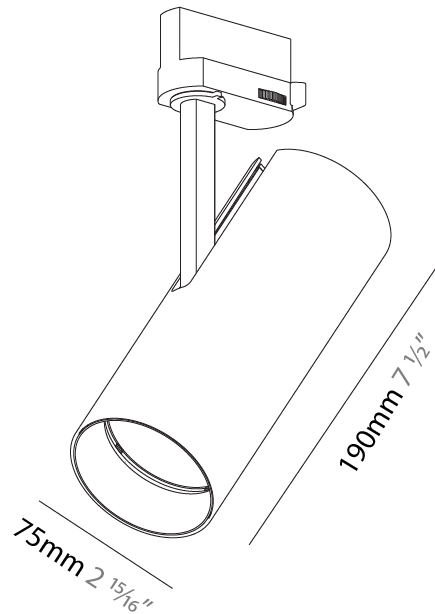

GENERAL

Series: Imagine
Subseries: Imagine 75
Partner: Prolicht
Division: Architectural
Installation: Track
Product Type: Track System Line Voltage
Mounting Location: Ceiling
Light Distribution: Adjustable

PHYSICAL

Aperture Sizes - Downlights: 2"
Shape: Cylinder
Diameter (mm): 75
Diameter (in): 2 15/16
Height (mm): 190
Height (in): 7 1/2
Max. Overall Height (mm): 210
Max. Overall Height (in): 8 1/4
Weight (kg): 0.768
Weight (lbs): 1.69
Fixture Finish: SSR / BKV / CWI / CRY / HAB / UFT / ITA / RUA / FTG / MYG / LOD / PUS / FRO / FUP / KIA / POP / BLS / SPG / MEY / GOH / CHC / COM / ABZ / JAG / OBR / MOS / ROR
Fixture Material: Aluminum Die Cast

ELECTRICAL

Lamp Type: LED (Zhaga Standard)
Input Wattage (W): 19
Total Output Wattage (W): 17.3
Dimming: Tri-Mode (Non-Dimming and Phase Dimming (120Vac only) and 0-10V Dimming)
Driver Included: Yes
Driver Location: Integrated
Driver Type: Constant Current - Universal
Driver Class: Class 2
Input Voltage (V): 120 - 277
Constant Current (MA): 500

LED

Number of LEDs: 1
Color Temperature (°K): 2700 / 3000 / 3500 / 4000
Max. Delivered Lumen (lm): 1432 / 1492 / 1555 / 1624
CRI: >90 CRI
Lamp Life (hrs): 50000

OPTICAL

Reflector: 16 / 32
Adjustability: Rotational 350°; Tilt 90°

RATINGS AND CERTIFICATIONS

Certified By: Certified for North American Standards
IP rating: IP20