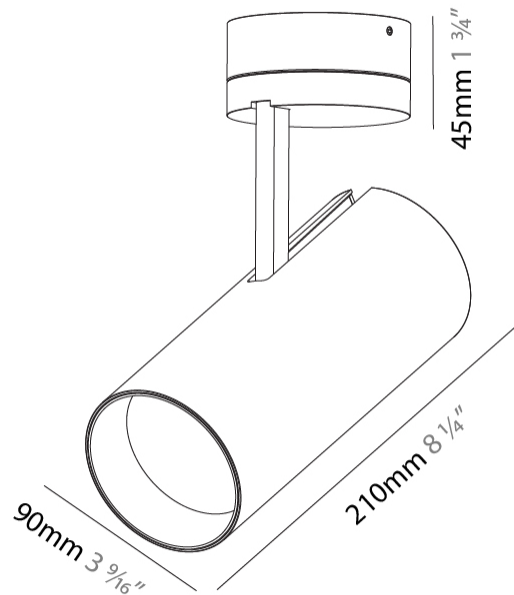

GENERAL

Series: Imagine
Subseries: Imagine 90
Partner: Prolicht
Division: Architectural
Installation: Surface
Product Type: Spots
Mounting Location: Ceiling
Light Distribution: Adjustable

PHYSICAL

Aperture Sizes - Downlights: 3"
Shape: Cylinder
Diameter (mm): 90
Diameter (in): 3 9/16
Height (mm): 210
Height (in): 8 1/4
Max. Overall Height (mm): 255
Max. Overall Height (in): 10 1/16
Weight (kg): 1.184
Weight (lbs): 2.60
Fixture Finish: SSR / BKV / CWI / CRY / HAB / UFT / ITA / RUA / FTG / MYG / LOD / PUS / FRO / FUP / KIA / POP / BLS / SPG / MEY / GOH / CHC / COM / ABZ / JAG / OBR / MOS / ROR
Fixture Material: Aluminum Die Cast

ELECTRICAL

Lamp Type: LED (Zhaga Standard)
Input Wattage (W): 28.6
Total Output Wattage (W): 26
Dimming: Tri-Mode (Non-Dimming and Phase Dimming (120Vac only) and 0-10V Dimming)
Driver Included: Yes
Driver Location: Integrated
Driver Type: Constant Current - Universal
Driver Class: Class 2
Input Voltage (V): 120 - 277
Constant Current (MA): 700

LED

Number of LEDs: 1
Color Temperature (°K): 2700 / 3000 / 3500 / 4000
Max. Delivered Lumen (lm): 2210 / 2270 / 2391 / 2440
CRI: >90 CRI
Lamp Life (hrs): 50000

OPTICAL

Reflector: 18 / 26 / 40
Adjustability: Rotational 350°; Tilt 90°

RATINGS AND CERTIFICATIONS

Certified By: Certified for North American Standards
IP rating: IP20