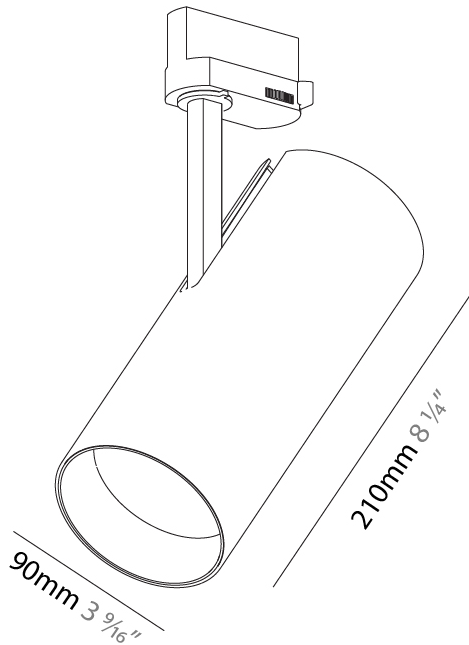

GENERAL

Series: Imagine
Subseries: Imagine 90
Partner: Prolicht
Division: Architectural
Installation: Track
Mounting Location: Ceiling
Light Distribution: Adjustable

PHYSICAL

Aperture Sizes - Downlights: 3"
Shape: Cylinder
Diameter (mm): 90
Diameter (in): 3 ⁹/₁₆
Height (mm): 210
Height (in): 8 ¹/₄
Max. Overall Height (mm): 230
Max. Overall Height (in): 9 ¹/₁₆
Weight (kg): 0.886
Weight (lbs): 1.95
Fixture Finish: SSR / BKV / CWI / CRY / HAB / UFT / ITA / RUA / FTG / MYG / LOD / PUS / FRO / FUP / KIA / POP / BLS / SPG / MEY / GOH / CHC / COM / ABZ / JAG / OBR / MOS / ROR
Fixture Material: Aluminum Die Cast

ELECTRICAL

Lamp Type: LED (Zhaga Standard)
Input Wattage (W): 26
Total Output Wattage (W): 23.6
Dimming: Tri-Mode (Non-Dimming and Phase Dimming (120Vac only) and 0-10V Dimming)
Driver Included: Yes
Driver Location: Integrated
Driver Type: Constant Current - Universal
Driver Class: Class 2
Input Voltage (V): 120 - 277
Constant Current (MA): 700

LED

Number of LEDs: 1
Color Temperature (°K): 2700 / 3000 / 3500 / 4000
Max. Delivered Lumen (lm): 2241 / 2388 / 2425 / 2509
Nominal Lumen (lm): 3112 / 3316 / 3368 / 3484
CRI: >90 CRI
Lamp Life (hrs): 50000

OPTICAL

Reflector: 16 / 26 / 34

RATINGS AND CERTIFICATIONS

Certified By: Certified for North American Standards
IP rating: IP20

90°

350°