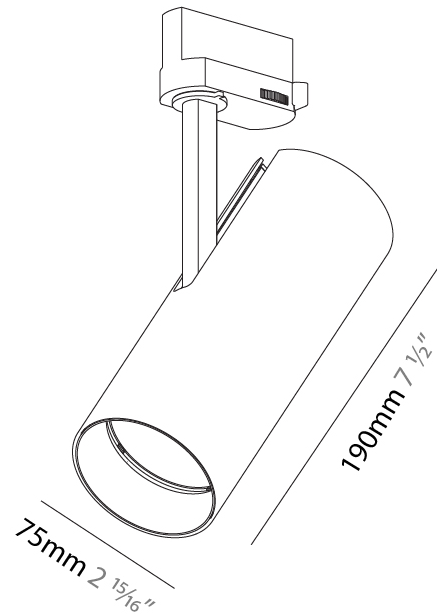

GENERAL

Series: Imagine
Subseries: Imagine 75
Partner: Prolicht
Division: Architectural
Installation: Track
Product Type: Track System Line Voltage
Mounting Location: Ceiling
Light Distribution: Adjustable

PHYSICAL

Aperture Sizes - Downlights: 2"
Shape: Cylinder
Diameter (mm): 75
Diameter (in): 2 ¹⁵/₁₆
Height (mm): 190
Height (in): 7 ¹/₂
Max. Overall Height (mm): 210
Max. Overall Height (in): 8 ¹/₄
Weight (kg): 0.768
Weight (lbs): 1.69
Fixture Finish: SSR / BKV / CWI / CRY / HAB / UFT / ITA / RUA / FTG / MYG / LOD / PUS / FRO / FUP / KIA / POP / BLS / SPG / MEY / GOH / CHC / COM / ABZ / JAG / OBR / MOS / ROR
Fixture Material: Aluminum Die Cast

ELECTRICAL

Lamp Type: LED (Zhaga Standard)
Input Wattage (W): 19
Total Output Wattage (W): 17.3
Dimming: Tri-Mode (Non-Dimming and Phase Dimming (120Vac only) and 0-10V Dimming)
Driver Included: Yes
Driver Location: Integrated
Driver Type: Constant Current - Universal
Driver Class: Class 2
Input Voltage (V): 120 - 277
Constant Current (MA): 500

LED

Number of LEDs: 1
Color Temperature (°K): 2700 / 3000 / 3500 / 4000
Max. Delivered Lumen (lm): 1432 / 1492 / 1555 / 1624
CRI: >90 CRI
Lamp Life (hrs): 50000

OPTICAL

Reflector°: 16 / 32
Adjustability: Rotational 350°; Tilt 90°

RATINGS AND CERTIFICATIONS

Certified By: Certified for North American Standards
IP rating: IP20