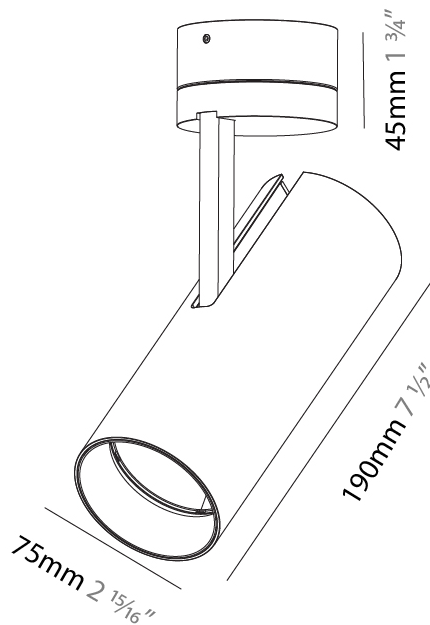

GENERAL

Series: Imagine
Subseries: Imagine 75
Partner: Prolicht
Division: Architectural
Installation: Surface
Product Type: Spots
Mounting Location: Ceiling
Light Distribution: Adjustable

PHYSICAL

Aperture Sizes - Downlights: 2"
Shape: Cylinder
Diameter (mm): 75
Diameter (in): 2 15/16
Height (mm): 190
Height (in): 7 1/2
Max. Overall Height (mm): 235
Max. Overall Height (in): 9 1/4
Weight (kg): 0.919
Weight (lbs): 2.02
Fixture Finish: SSR / BKV / CWI / CRY / HAB / UFT / ITA / RUA / FTG / MYG / LOD / PUS / FRO / FUP / KIA / POP / BLS / SPG / MEY / GOH / CHC / COM / ABZ / JAG / OBR / MOS / ROR
Fixture Material: Aluminum Die Cast

ELECTRICAL

Lamp Type: LED (Zhaga Standard)
Input Wattage (W): 20.9
Total Output Wattage (W): 19
Dimming: Tri-Mode (Non-Dimming and Phase Dimming (120Vac only) and 0-10V Dimming)
Driver Included: Yes
Driver Location: Integrated
Driver Type: Constant Current - Universal
Driver Class: Class 2
Input Voltage (V): 120 - 277
Constant Current (MA): 500

LED

Number of LEDs: 1
Color Temperature (°K): 2700 / 3000 / 3500 / 4000
Max. Delivered Lumen (lm): 1490 / 1530 / 1607 / 1640
CRI: >90 CRI
Lamp Life (hrs): 50000

OPTICAL

Reflector: 16 / 32
Adjustability: Rotational 350°; Tilt 90°

RATINGS AND CERTIFICATIONS

Certified By: Certified for North American Standards
IP rating: IP20