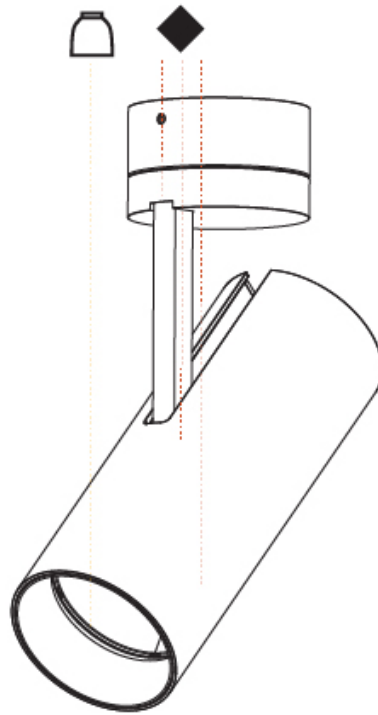

IMAGINE 75 SURFACE

A3D113-

PROJECT

TYPE

SPECIFIER

QUANTITY

DATE

A