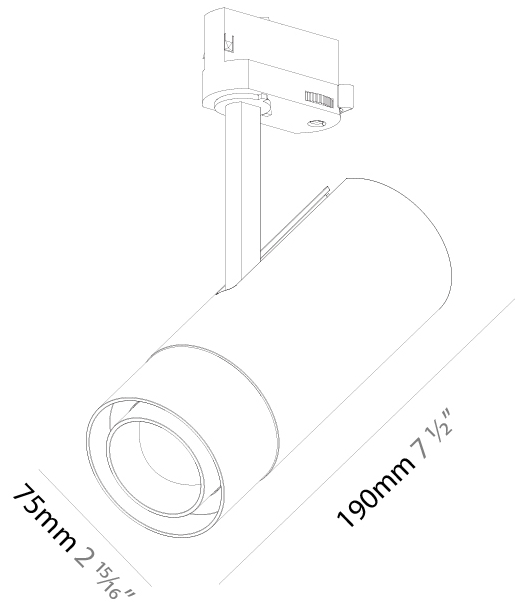

GENERAL

Series: Imagine
Subseries: Imagine Flex
Partner: Prolicht
Division: Architectural
Installation: Track
Product Type: Track System Line Voltage
Mounting Location: Ceiling
Light Distribution: Adjustable

PHYSICAL

Aperture Sizes - Downlights: 2"
Shape: Cylinder
Diameter (mm): 75
Diameter (in): 2 ¹⁵/₁₆
Height (mm): 190
Height (in): 7 1/2
Max. Overall Height (mm): 210
Max. Overall Height (in): 8 1/4
Weight (kg): 0.702
Weight (lbs): 1.54
Fixture Finish: SSR / BKV / CWI / CRY / HAB / UFT / ITA / RUA / FTG / MYG / LOD / PUS / FRO / FUP / KIA / POP / BLS / SPG / MEY / GOH / CHC / COM / ABZ / JAG / OBR / MOS / ROR
Holder Finish: BLK / WHI / SIL
Fixture Material: Aluminum Die Cast

ELECTRICAL

Lamp Type: LED (Zhaga Standard)
Input Wattage (W): 20
Total Output Wattage (W): 18.2
Dimming: Tri-Mode (Non-Dimming and Phase Dimming (120Vac only) and 0-10V Dimming)
Driver Included: Yes
Driver Location: Integrated
Driver Type: Constant Current - Universal
Driver Class: Class 2
Input Voltage (V): 120 - 277
Constant Current (MA): 500

LED

Number of LEDs: 1
Color Temperature (°K): 2700 / 3000 / 3500 / 4000
Max. Delivered Lumen (lm): 788 / 817 / 859 / 876
Nominal Lumen (lm): 1782 / 1848 / 1941 / 1981
CRI: >90 CRI
Lamp Life (hrs): 50000

OPTICAL

Reflector°: 14° to 48°
Adjustability: Rotational 350°; Tilt 90°

RATINGS AND CERTIFICATIONS

Certified By: Certified for North American Standards
IP rating: IP20