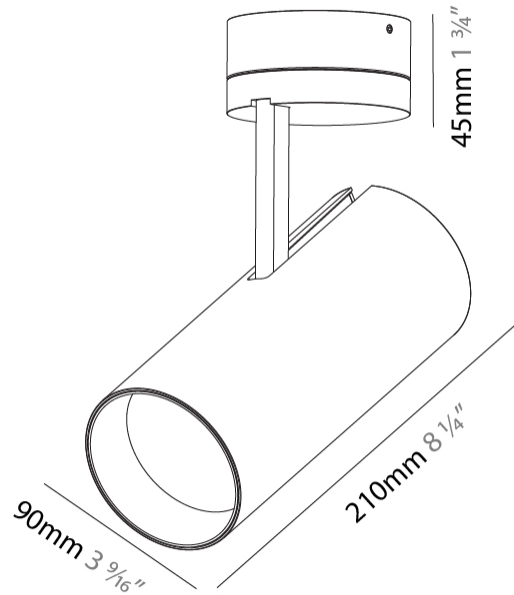

GENERAL

Series: Imagine
Subseries: Imagine 90
Partner: Prolicht
Division: Architectural
Installation: Surface
Product Type: Spots
Mounting Location: Ceiling
Light Distribution: Adjustable

PHYSICAL

Aperture Sizes - Downlights: 3"
Shape: Cylinder
Diameter (mm): 90
Diameter (in): 3 9/16
Height (mm): 210
Height (in): 8 1/4
Max. Overall Height (mm): 255
Max. Overall Height (in): 10 1/16
Weight (kg): 1.184
Weight (lbs): 2.60
Fixture Finish: SSR / BKV / CWI / CRY / HAB / UFT / ITA / RUA / FTG / MYG / LOD / PUS / FRO / FUP / KIA / POP / BLS / SPG / MEY / GOH / CHC / COM / ABZ / JAG / OBR / MOS / ROR
Fixture Material: Aluminum Die Cast

ELECTRICAL

Lamp Type: LED (Zhaga Standard)
Input Wattage (W): 28.6
Total Output Wattage (W): 26
Dimming: Tri-Mode (Non-Dimming and Phase Dimming (120Vac only) and 0-10V Dimming)
Driver Included: Yes
Driver Location: Integrated
Driver Type: Constant Current - Universal
Driver Class: Class 2
Input Voltage (V): 120 - 277
Constant Current (MA): 700

LED

Number of LEDs: 1
Color Temperature (°K): 2700 / 3000 / 3500 / 4000
Max. Delivered Lumen (lm): 2210 / 2270 / 2391 / 2440
CRI: >90 CRI
Lamp Life (hrs): 50000

OPTICAL

Reflector°: 18 / 26 / 40
Adjustability: Rotational 350°; Tilt 90°

RATINGS AND CERTIFICATIONS

Certified By: Certified for North American Standards
IP rating: IP20