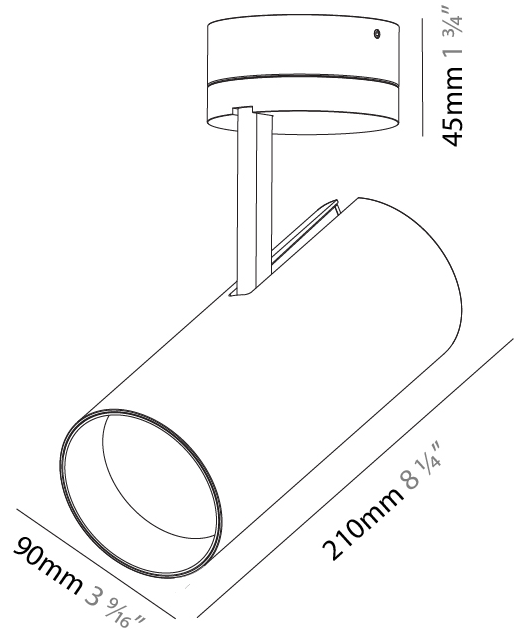

GENERAL

Series: Imagine
Subseries: Imagine 90
Partner: Prolicht
Division: Architectural
Installation: Surface
Product Type: Spots
Mounting Location: Ceiling
Light Distribution: Adjustable

PHYSICAL

Aperture Sizes - Downlights: 3"
Shape: Round
Diameter (mm): 90
Diameter (in): 3 9/16
Height (mm): 210
Height (in): 8 1/4
Max. Overall Height (mm): 255
Max. Overall Height (in): 10 1/16
Weight (kg): 1.184
Weight (lbs): 2.60
Fixture Finish: SSR / BKV / CWI / CRY / HAB / UFT / ITA / RUA / FTG / MYG / LOD / PUS / FRO / FUP / KIA / POP / BLS / SPG / MEY / GOH / CHC / COM / ABZ / JAG / OBR / MOS / ROR
Fixture Material: Aluminum Die Cast

ELECTRICAL

Lamp Type: LED (Zhaga Standard)
Input Wattage (W): 13.2 / 16.5
Total Output Wattage (W): 12 / 15
Dimming: Tri-Mode (Non-Dimming and Phase Dimming (120Vac only) and 0-10V Dimming)
Driver Included: Yes
Driver Location: Integrated
Driver Type: Constant Current - Universal
Driver Class: Class 2
Input Voltage (V): 120 - 277
Constant Current (MA): 350

LED

Number of LEDs: 1
Color Temperature (°K): 2700 / 3000 / 3500 / 4000
Max. Delivered Lumen (lm): 830 / 930 / 1009 / 1030
CRI: >90 CRI
Lamp Life (hrs): 50000

OPTICAL

Reflector°: 10
Adjustability: Rotational 350°; Tilt 90°

RATINGS AND CERTIFICATIONS

Certified By: Certified for North American Standards
IP rating: IP20