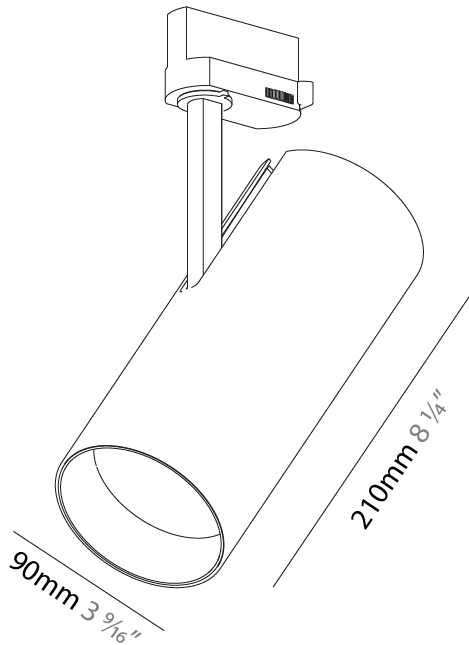

GENERAL

Series: Imagine
Subseries: Imagine 90
Partner: Prolicht
Division: Architectural
Installation: Track
Mounting Location: Ceiling
Light Distribution: Adjustable

PHYSICAL

Aperture Sizes - Downlights: 3"
Shape: Cylinder
Diameter (mm): 90
Diameter (in): 3 9/16
Height (mm): 210
Height (in): 8 1/4
Max. Overall Height (mm): 230
Max. Overall Height (in): 9 1/16
Weight (kg): 0.886
Weight (lbs): 1.95
Fixture Finish: [SSR / BKV / CWI / CRY / HAB / UFT / ITA / RUA / FTG / MYG / LOD / PUS / FRO / FUP / KIA / POP / BLS / SPG / MEY / GOH / CHC / COM / ABZ / JAG / OBR / MOS / ROR](#)
Fixture Material: Aluminum Die Cast

ELECTRICAL

Lamp Type: LED (Zhaga Standard)
Input Wattage (W): 26
Total Output Wattage (W): 23.6
Dimming: [Tri-Mode (Non-Dimming and Phase Dimming (120Vac only) and 0-10V Dimming)](#)
Driver Included: Yes
Driver Location: Integrated
Driver Type: Constant Current - Universal
Driver Class: Class 2
Input Voltage (V): 120 - 277
Constant Current (MA): 700

LED

Number of LEDs: 1
Color Temperature (°K): [2700 / 3000 / 3500 / 4000](#)
Max. Delivered Lumen (lm): 2241 / 2388 / 2425 / 2509
Nominal Lumen (lm): 3112 / 3316 / 3368 / 3484
CRI: >90 CRI
Lamp Life (hrs): 50000

OPTICAL

Reflector: [16 / 26 / 34](#)

RATINGS AND CERTIFICATIONS

Certified By: Certified for North American Standards
IP rating: IP20

90°

350°