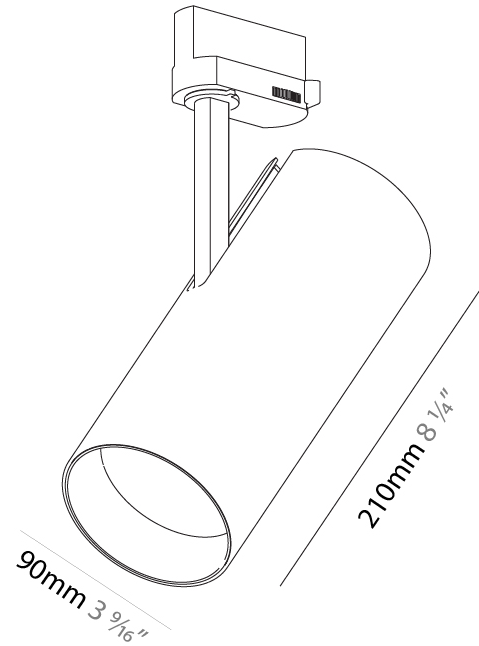

GENERAL

Series: Imagine
 Subseries: Imagine 90
 Partner: Prolicht
 Division: Architectural
 Installation: Track
 Mounting Location: Ceiling
 Light Distribution: Adjustable

PHYSICAL

Aperture Sizes - Downlights: 3"
 Shape: Cylinder
 Diameter (mm): 90
 Diameter (in): 3 9/16
 Height (mm): 210
 Height (in): 8 1/4
 Max. Overall Height (mm): 230
 Max. Overall Height (in): 9 1/16
 Weight (kg): 0.903
 Weight (lbs): 1.99
 Fixture Finish: SSR / BKV / CWI / CRY / HAB / UFT / ITA / RUA / FTG / MYG / LOD / PUS / FRO / FUP / KIA / POP / BLS / SPG / MEY / GOH / CHC / COM / ABZ / JAG / OBR / MOS / ROR
 Fixture Material: Aluminum Die Cast

OPTICAL

Reflector: 6
 Optic: Lens Pack - No Lens / Linear Spread Lens / Honeycomb / Spread Lens
 Adjustability: Rotational 350°; Tilt 90°

RATINGS AND CERTIFICATIONS

Certified By: Certified for North American Standards
 IP rating: IP20