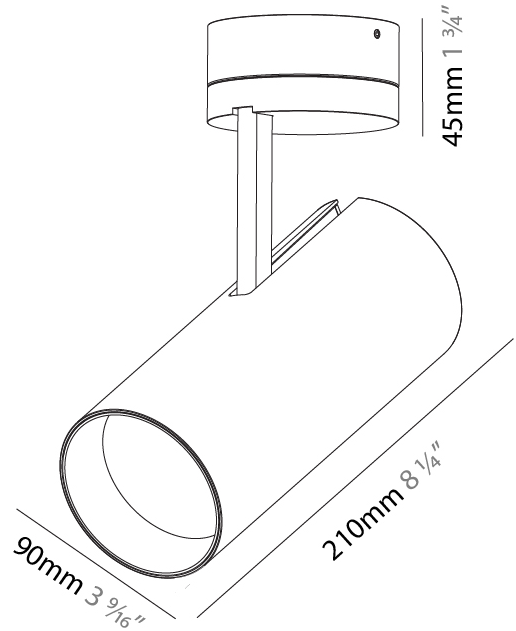

GENERAL

Series: Imagine
Subseries: Imagine 90
Brand: Prolicht
Division: Architectural
Mounting Type: Surface
Mounting Location: Ceiling
Subcategory: Spots

PHYSICAL

Shape: Round
Diameter (mm): 90
Diameter (in): 3 ⁹/₁₆
Height (mm): 210
Height (in): 8 ¹/₄
Max. Overall Height (mm): 255
Max. Overall Height (in): 10 ¹/₁₆
Light Distribution: Adjustable / Direct
Weight (kg): 1.184
Weight (lbs): 2.60
Fixture Finish: SSR / BKV / CWI / CRY / HAB / UFT / ITA / RUA / FTG / MYG / LOD / PUS / FRO / FUP / KIA / POP / BLS / SPG / MEY / GOH / GUM / CHC / COM / ABZ / JAG / OBR / MOS / ROR
Fixture Material: Aluminum Die Cast

ELECTRICAL

Lamp Type: LED (Zhaga Standard)
Input Wattage (W): 13.2 / 16.5
Total Output Wattage (W): 12 / 15
Dimming: Tri-Mode (Non-Dimming and Phase Dimming (120Vac only) and 0-10V Dimming)
Driver Included: Yes
Driver Location: Integrated
Driver Type: Constant Current - Universal
Driver Class: Class 2
Input Voltage (V): 120 - 277
Constant Current (MA): 350

LED

Number of LEDs: 1
Color Temperature (°K): 2700 / 3000 / 3500 / 4000
Max. Delivered Lumen (lm): 830 / 930 / 1009 / 1030
CRI: >90 CRI
Lamp Life (hrs): 50000

OPTICAL

Reflector°: 10
Adjustability: Rotational 350°; Tilt 90°

RATINGS AND CERTIFICATIONS

Certified By: Certified for North American Standards
IP rating: IP20

PROJECT
TYPE
SPECIFIER
QUANTITY
DATE