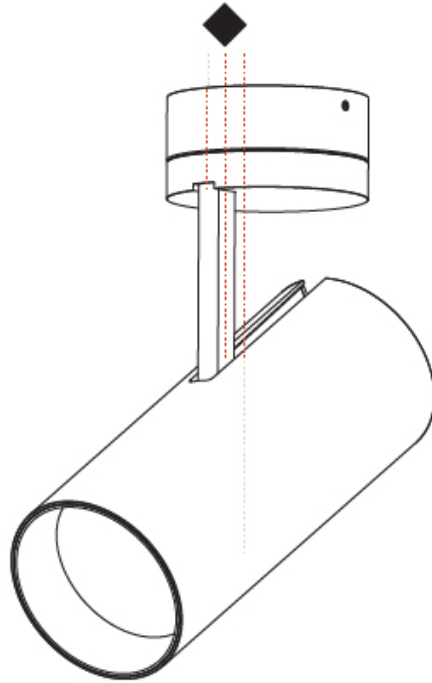

A3D115-

PROJECT
TYPE
SPECIFIER
QUANTITY
DATE