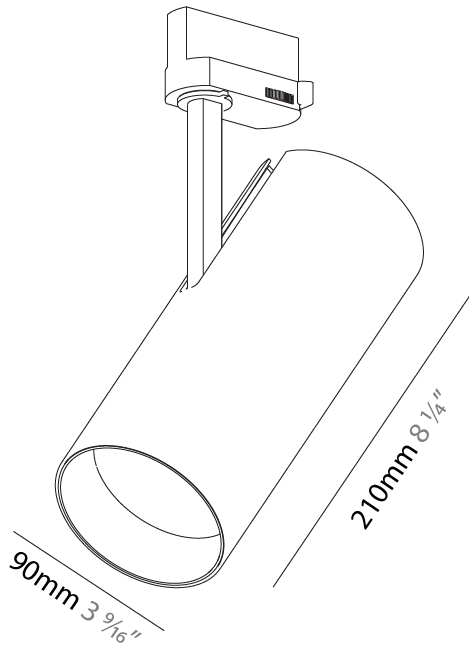

GENERAL

Series: Imagine
Subseries: Imagine 90
Brand: Prolicht
Division: Architectural
Mounting Type: Track
Mounting Location: Ceiling

PHYSICAL

Shape: Cylinder
Diameter (mm): 90
Diameter (in): 3 9/16
Height (mm): 210
Height (in): 8 1/4
Max. Overall Height (mm): 230
Max. Overall Height (in): 9 1/16
Light Distribution: Adjustable / Direct
Weight (kg): 0.886
Weight (lbs): 1.95
Fixture Finish: SSR / BKV / CWI / CRY / HAB / UFT / ITA / RUA / FTG / MYG / LOD / PUS / FRO / FUP / KIA / POP / BLS / SPG / MEY / GOH / GUM / CHC / COM / ABZ / JAG / OBR / MOS / ROR
Fixture Material: Aluminum Die Cast

ELECTRICAL

Lamp Type: LED (Zhaga Standard)
Input Wattage (W): 28
Total Output Wattage (W): 26
Dimming: Tri-Mode (Non-Dimming and Phase Dimming (120Vac only) and 0-10V Dimming)
Driver Included: Yes
Driver Location: Integrated
Driver Type: Constant Current - Universal
Driver Class: Class 2
Input Voltage (V): 120 - 277
Constant Current (MA): 700

LED

Number of LEDs: 1
Color Temperature (°K): 2700 / 3000 / 3500 / 4000
Max. Delivered Lumen (lm): 1917 / 1995 / 2114 / 2157
Nominal Lumen (lm): 2909 / 3028 / 3208 / 3273
CRI: >90 CRI
Lamp Life (hrs): 50000

OPTICAL

Reflector: 6 / 14 / 32

RATINGS AND CERTIFICATIONS

Certified By: Certified for North American Standards
IP rating: IP20