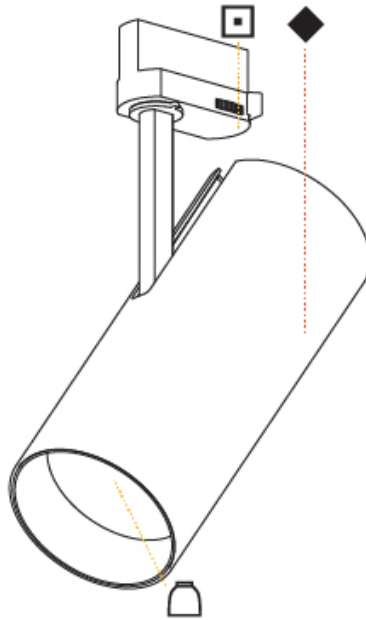

IMAGINE 90 TRACK

A3T045-

PROJECT

TYPE

SPECIFIER

QUANTITY

DATE

A