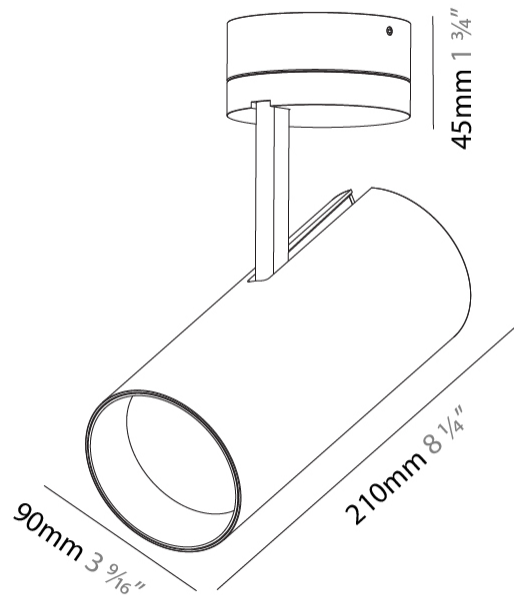

GENERAL

Series: Imagine
Subseries: Imagine 90
Brand: Prolicht
Division: Architectural
Mounting Type: Surface
Mounting Location: Ceiling
Subcategory: Spots

PHYSICAL

Shape: Cylinder
Diameter (mm): 90
Diameter (in): 3 5/16
Height (mm): 210
Height (in): 8 1/4
Max. Overall Height (mm): 255
Max. Overall Height (in): 10 1/16
Light Distribution: Adjustable / Direct
Weight (kg): 1.184
Weight (lbs): 2.60
Fixture Finish: SSR / BKV / CWI / CRY / HAB / UFT / ITA / RUA / FTG / MYG / LOD / PUS / FRO / FUP / KIA / POP / BLS / SPG / MEY / GOH / GUM / CHC / COM / ABZ / JAG / OBR / MOS / ROR
Fixture Material: Aluminum Die Cast

ELECTRICAL

Lamp Type: LED (Zhaga Standard)
Input Wattage (W): 28.6
Total Output Wattage (W): 26
Dimming: Tri-Mode (Non-Dimming and Phase Dimming (120Vac only) and 0-10V Dimming)
Driver Included: Yes
Driver Location: Integrated
Driver Type: Constant Current - Universal
Driver Class: Class 2
Input Voltage (V): 120 - 277
Constant Current (MA): 700

LED

Number of LEDs: 1
Color Temperature (°K): 2700 / 3000 / 3500 / 4000
Max. Delivered Lumen (lm): 2210 / 2270 / 2391 / 2440
CRI: >90 CRI
Lamp Life (hrs): 50000

OPTICAL

Reflector°: 18 / 26 / 40
Adjustability: Rotational 350°; Tilt 90°

RATINGS AND CERTIFICATIONS

Certified By: Certified for North American Standards
IP rating: IP20