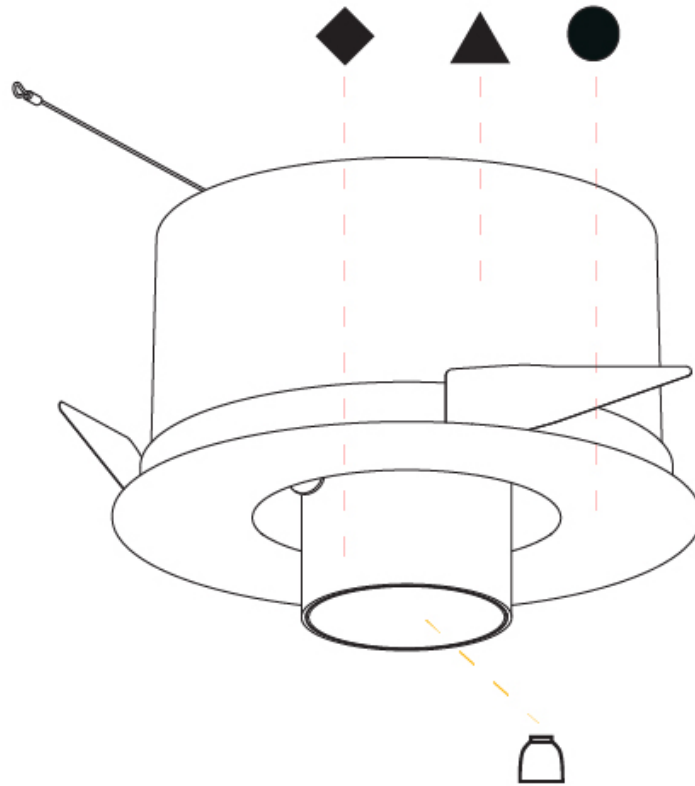

IMAGINE ROUND RECESSED

A35383-

PROJECT	_____
TYPE	_____
SPECIFIER	_____
QUANTITY	_____
DATE	_____

A