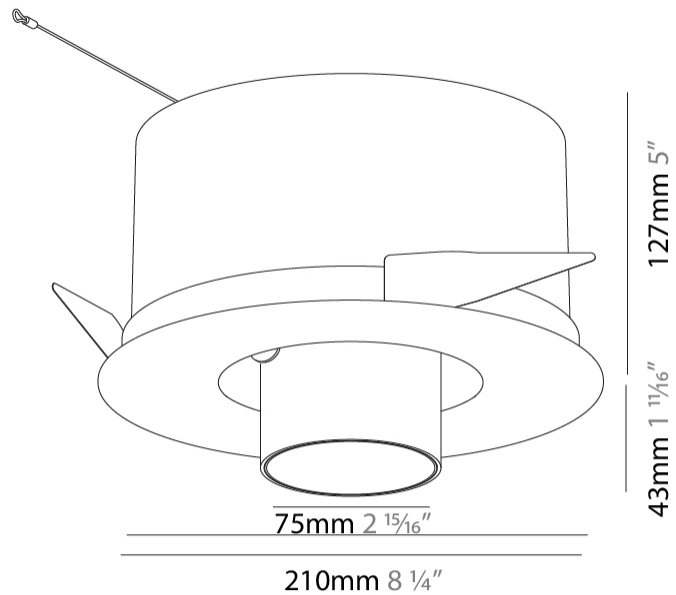

GENERAL

Series: Imagine
 Subseries: Imagine Round
 Brand: Prolicht
 Division: Architectural
 Mounting Type: Recessed
 Mounting Location: Ceiling
 Subcategory: Spots

PHYSICAL

Shape: Round
 Diameter (mm): 210
 Diameter (in): 8 1/4
 Height (mm): 170
 Height (in): 6 11/16
 Ceiling Thickness (mm): 10 / 12.5 / 15
 Ceiling Thickness (in): 3/8 or 1/2 or 9/16
 Min. Recessing Depth (mm): 140
 Min. Recessing Depth (in): 5 1/2
 Light Distribution: Adjustable / Indirect
 Weight (kg): 1.4
 Weight (lbs): 3.09
 Fixture Finish: SSR / BKV / CWI / CRY / HAB / UFT / ITA / RUA / FTG / MYG / LOD / PUS / FRO / FUP / KIA / POP / BLS / SPG / MEY / GOH / GUM / CHC / COM / ABZ / JAG / OBR / MOS / ROR
 Fixture Material: Aluminum Die Cast
 Cut-out Measurements: D. - 195mm / 7 11/16"

OPTICAL

Reflector°: 16 / 32
 Optic°: Lens Pack - No Lens / Linear Spread Lens / Honeycomb / Spread Lens
 Adjustability: Rotational 355°; Tilt 45°

RATINGS AND CERTIFICATIONS

Certified By: Certified for North American Standards
 IP rating: IP20