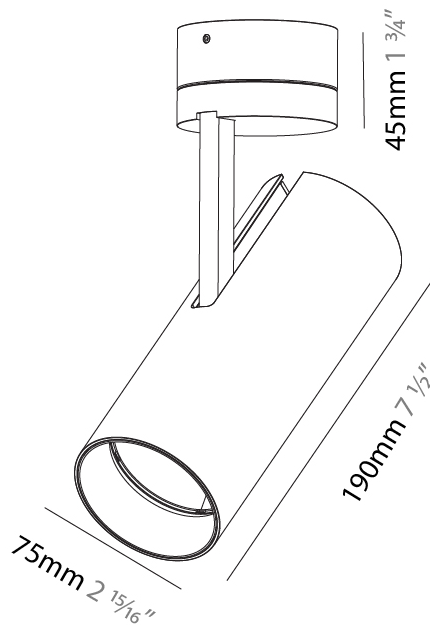

GENERAL

Series: Imagine
Subseries: Imagine 75
Brand: Prolicht
Division: Architectural
Mounting Type: Surface
Mounting Location: Ceiling
Subcategory: Spots

PHYSICAL

Shape: Cylinder
Diameter (mm): 75
Diameter (in): 2 15/16
Height (mm): 190
Height (in): 7 1/2
Max. Overall Height (mm): 235
Max. Overall Height (in): 9 1/4
Light Distribution: Adjustable / Direct
Weight (kg): 0.919
Weight (lbs): 2.02
Fixture Finish: SSR / BKV / CWI / CRY / HAB / UFT / ITA / RUA / FTG / MYG / LOD / PUS / FRO / FUP / KIA / POP / BLS / SPG / MEY / GOH / GUM / CHC / COM / ABZ / JAG / OBR / MOS / ROR
Fixture Material: Aluminum Die Cast

ELECTRICAL

Lamp Type: LED (Zhaga Standard)
Input Wattage (W): 20.9
Total Output Wattage (W): 19
Dimming: Tri-Mode (Non-Dimming and Phase Dimming (120Vac only) and 0-10V Dimming)
Driver Included: Yes
Driver Location: Integrated
Driver Type: Constant Current - Universal
Driver Class: Class 2
Input Voltage (V): 120 - 277
Constant Current (MA): 500

LED

Number of LEDs: 1
Color Temperature (°K): 2700 / 3000 / 3500 / 4000
Max. Delivered Lumen (lm): 1490 / 1530 / 1607 / 1640
CRI: >90 CRI
Lamp Life (hrs): 50000

OPTICAL

Reflector°: 20 / 25 / 40
Adjustability: Rotational 350°; Tilt 90°

RATINGS AND CERTIFICATIONS

Certified By: Certified for North American Standards
IP rating: IP20