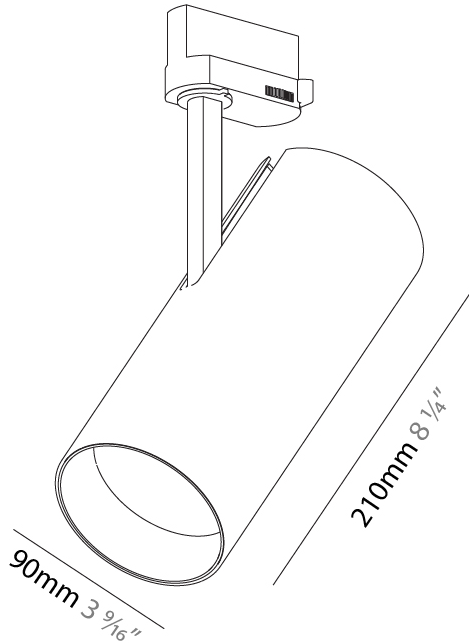

GENERAL

Series: Imagine
Subseries: Imagine 90
Brand: Prolicht
Division: Architectural
Mounting Type: Track
Mounting Location: Ceiling

PHYSICAL

Shape: Cylinder
Diameter (mm): 90
Diameter (in): 3 9/16
Height (mm): 210
Height (in): 8 1/4
Max. Overall Height (mm): 230
Max. Overall Height (in): 9 1/16
Light Distribution: Adjustable / Direct
Weight (kg): 0.886
Weight (lbs): 1.95

Fixture Finish: SSR / BKV / CWI / CRY / HAB / UFT / ITA / RUA / FTG / MYG / LOD / PUS / FRO / FUP / KIA / POP / BLS / SPG / MEY / GOH / GUM / CHC / COM / ABZ / JAG / OBR / MOS / ROR

Fixture Material: Aluminum Die Cast

ELECTRICAL

Lamp Type: LED (Zhaga Standard)
Input Wattage (W): 28
Total Output Wattage (W): 26
Dimming: Tri-Mode (Non-Dimming and Phase Dimming (120Vac only) and 0-10V Dimming)
Driver Included: Yes
Driver Location: Integrated
Driver Type: Constant Current - Universal
Driver Class: Class 2
Input Voltage (V): 120 - 277
Constant Current (MA): 700

LED

Number of LEDs: 1
Color Temperature (°K): 2700 / 3000 / 3500 / 4000
Max. Delivered Lumen (lm): 1917 / 1995 / 2114 / 2157
Nominal Lumen (lm): 2909 / 3028 / 3208 / 3273
CRI: >90 CRI
Lamp Life (hrs): 50000

OPTICAL

Reflector: 6 / 14 / 32

RATINGS AND CERTIFICATIONS

Certified By: Certified for North American Standards
IP rating: IP20

90°

350°