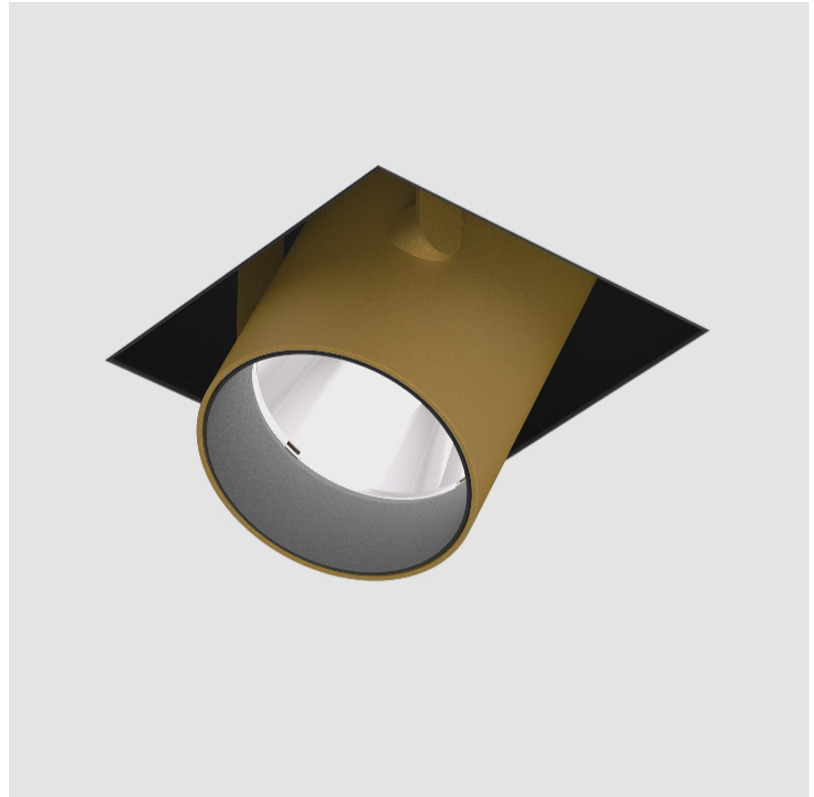

ELECTRICAL

Lamp Type: LED (Zhaga Standard)
Input Wattage (W): 23.1
Total Output Wattage (W): 18.7
Dimming: Tri-Mode (Non-Dimming and Phase Dimming (120Vac only) and 0-10V Dimming)
Driver Included: No
Driver Location: Recessed Housing
Driver Type: Constant Current - Universal
Driver Class: Class 2
Housing: See components
Input Voltage (V): 120 - 277
Constant Current (MA): 500

LED

Number of LEDs: 1
Color Temperature (°K): 2700 / 3000 / 3500 / 4000
Max. Delivered Lumen (lm): 1490 / 1530 / 1607 / 1640
CRI: >90 CRI
Lamp Life (hrs): 50000
Upon Request: Special Color Temperature

OPTICAL

Reflector°: 20 / 40 / 60
Adjustability: Rotational 355°; Tilt 45°
Upon Request: Special Beam Angles

RATINGS AND CERTIFICATIONS

Certified By: Certified for North American Standards
Zaneen Lighting Inc. © 2024, Phone: 588-3387, Fax: 247-9319, www.zaneen.com

For international specifications by adding 'INT' at the end of the existing Model #. For assistance on 'custom' specifications, contact zteam@zaneen.com.
In a constant effort to supply the best product, we reserve the right to change specifications or materials without notice. The most recent specification sheets are found at zaneen.com

PROJECT	_____
TYPE	_____
SPECIFIER	_____
QUANTITY	_____
DATE	_____