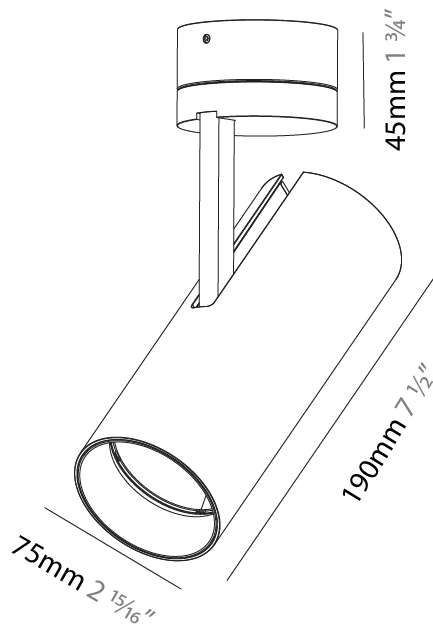

GENERAL

Series: Imagine
Subseries: Imagine 75
Brand: Prolicht
Division: Architectural
Mounting Type: Surface
Mounting Location: Ceiling
Subcategory: Spots

PHYSICAL

Shape: Cylinder
Diameter (mm): 75
Diameter (in): 2 ¹⁵/₁₆
Height (mm): 190
Height (in): 7 ¹/₂
Max. Overall Height (mm): 235
Max. Overall Height (in): 9 ³/₄
Light Distribution: Adjustable / Direct
Weight (kg): 0.919
Weight (lbs): 2.02
Fixture Finish: [SSR / BKV / CWI / CRY / HAB / UFT / ITA / RUA / FTG / MYG / LOD / PUS / FRO / FUP / KIA / POP / BLS / SPG / MEY / GOH / GUM / CHC / COM / ABZ / JAG / OBR / MOS / ROR](#)
Fixture Material: Aluminum Die Cast

ELECTRICAL

Lamp Type: LED (Zhaga Standard)
Input Wattage (W): 20.9
Total Output Wattage (W): 19
Dimming: [Tri-Mode (Non-Dimming and Phase Dimming (120Vac only) and 0-10V Dimming)](#)
Driver Included: Yes
Driver Location: Integrated
Driver Type: Constant Current - Universal
Driver Class: Class 2
Input Voltage (V): 120 - 277
Constant Current (MA): 500

LED

Number of LEDs: 1
Color Temperature (°K): [2700 / 3000 / 3500 / 4000](#)
Max. Delivered Lumen (lm): 1490 / 1530 / 1607 / 1640
CRI: >90 CRI
Lamp Life (hrs): 50000

OPTICAL

Reflector°: [20 / 25 / 40](#)
Adjustability: Rotational 350°; Tilt 90°

RATINGS AND CERTIFICATIONS

Certified By: Certified for North American Standards
IP rating: IP20