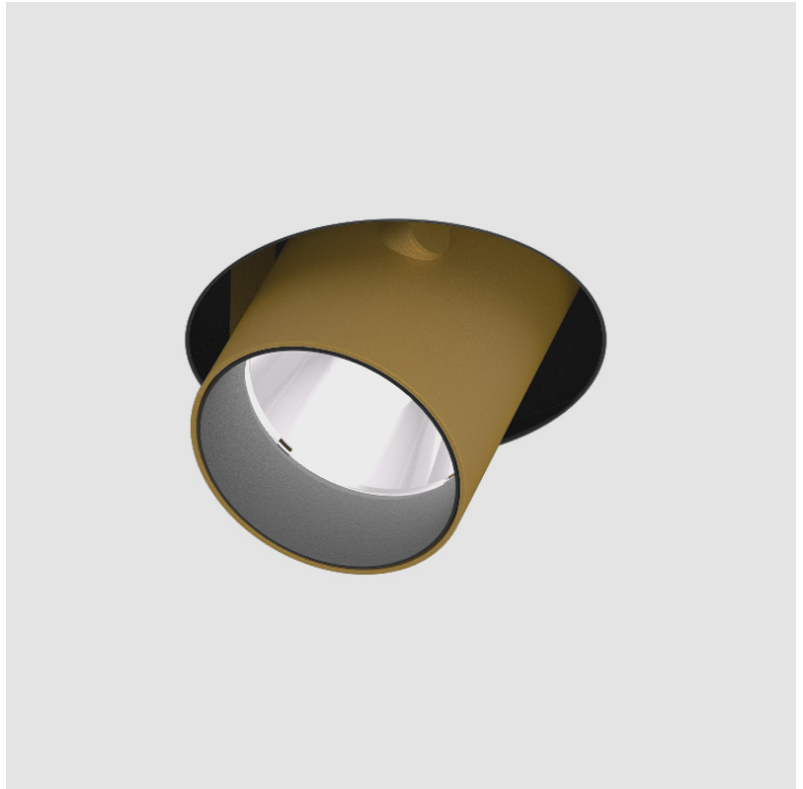

ELECTRICAL

Lamp Type: LED (Zhaga Standard)
Input Wattage (W): 20.9
Total Output Wattage (W): 18.7
Dimming: Tri-Mode (Non-Dimming and Phase Dimming (120Vac only) and 0-10V Dimming)
Driver Included: No
Driver Location: Recessed Housing
Driver Type: Constant Current - Universal
Driver Class: Class 2
Housing: See components
Input Voltage (V): 120 - 277
Constant Current (MA): 500

LED

Number of LEDs: 1
Color Temperature (°K): 2700 / 3000 / 3500 / 4000
Max. Delivered Lumen (lm): 1490 / 1530 / 1607 / 1640
CRI: >90 CRI
Lamp Life (hrs): 50000
Upon Request: Special Color Temperature

OPTICAL

Reflector: 16 / 32
Adjustability: Rotational 355°; Tilt 45°
Upon Request: Special Beam Angles

RATINGS AND CERTIFICATIONS

Available for international specifications by adding 'INT' at the end of the existing Model #. For assistance on 'custom' specifications, contact zteam@zaneen.com. In a constant effort to supply the best product, we reserve the right to change specifications or materials without notice. The most recent specification sheets are found at zaneen.com
IP rating: IP20

145mm 5 11/16"	10 | 12 1/2 | 15 | 25mm 3/8" | 1/2" | 9/16" | 1"	225mm x 225mm 8 7/8" x 8 7/8"	↑	↻ 355°	↙ 45°
A