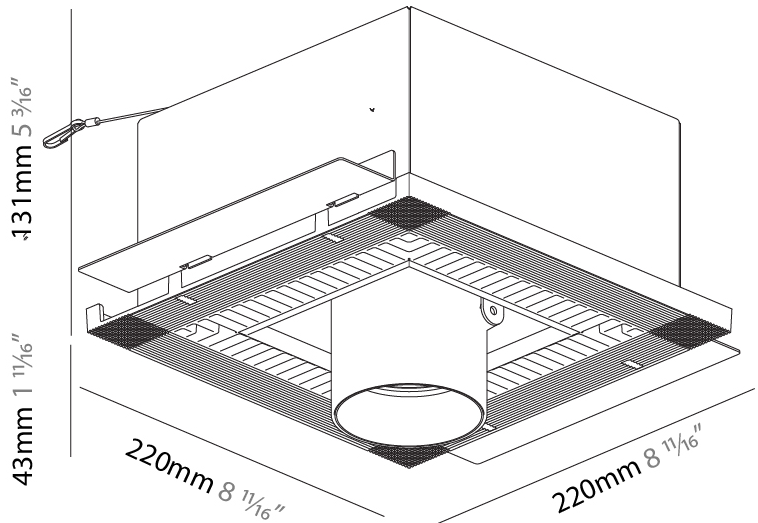

ELECTRICAL

Lamp Type: LED (Zhaga Standard)
Input Wattage (W): 23.1
Total Output Wattage (W): 18.7
Dimming: Tri-Mode (Non-Dimming and Phase Dimming (120Vac only) and 0-10V Dimming)
Driver Included: No
Driver Location: Recessed Housing
Driver Type: Constant Current - Universal
Driver Class: Class 2
Housing: See components
Input Voltage (V): 120 - 277
Constant Current (MA): 500

LED

Number of LEDs: 1
Color Temperature (°K): 2700 / 3000 / 3500 / 4000
Max. Delivered Lumen (lm): 1490 / 1530 / 1607 / 1640
CRI: >90 CRI
Lamp Life (hrs): 50000
Upon Request: Special Color Temperature

OPTICAL

Reflector°: 20 / 40 / 60
Adjustability: Rotational 355°; Tilt 45°
Upon Request: Special Beam Angles

RATINGS AND CERTIFICATIONS

Certified By: Certified for North American Standards
Zaneen Lighting Inc. © 2024, Phone: 588-3387, Fax: 247-9319, www.zaneen.com

For international specifications by adding 'INT' at the end of the existing Model #. For assistance on 'custom' specifications, contact zteam@zaneen.com.
In a constant effort to supply the best product, we reserve the right to change specifications or materials without notice. The most recent specification sheets are found at zaneen.com

PROJECT	_____
TYPE	_____
SPECIFIER	_____
QUANTITY	_____
DATE	_____