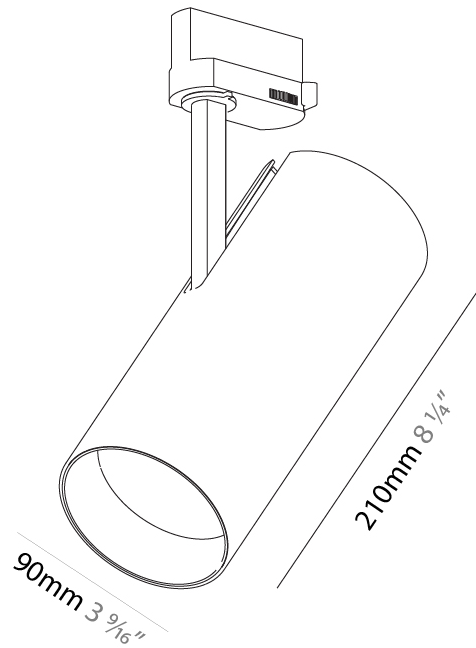

GENERAL

Series: Imagine
Subseries: Imagine 90
Brand: Prolicht
Division: Architectural
Mounting Type: Track
Mounting Location: Ceiling

PHYSICAL

Shape: Cylinder
Diameter (mm): 90
Diameter (in): 3 9/16
Height (mm): 210
Height (in): 8 1/4
Max. Overall Height (mm): 230
Max. Overall Height (in): 9 1/16
Light Distribution: Adjustable / Direct
Weight (kg): 0.903
Weight (lbs): 1.99
Fixture Finish: SSR / BKV / CWI / CRY / HAB / UFT / ITA / RUA / FTG / MYG / LOD / PUS / FRO / FUP / KIA / POP / BLS / SPG / MEY / GOH / GUM / CHC / COM / ABZ / JAG / OBR / MOS / ROR
Fixture Material: Aluminum Die Cast

ELECTRICAL

Lamp Type: LED (Zhaga Standard)
Input Wattage (W): 14
Total Output Wattage (W): 12.1
Dimming: Tri-Mode (Non-Dimming and Phase Dimming (120Vac only) and 0-10V Dimming)
Driver Included: Yes
Driver Location: Integrated
Driver Type: Constant Current - Universal
Driver Class: Class 2
Input Voltage (V): 120 - 277
Constant Current (MA): 350

LED

Number of LEDs: 1
Color Temperature (°K): 2700 / 3000 / 3500 / 4000
Max. Delivered Lumen (lm): 846 / 911 / 948 / 967
Nominal Lumen (lm): 1246 / 1342 / 1396 / 1424
CRI: >90 CRI
Lamp Life (hrs): 50000

OPTICAL

Reflector°: 6
Optic°: Lens Pack - No Lens / Linear Spread Lens / Honeycomb / Spread Lens
Adjustability: Rotational 350°; Tilt 90°

RATINGS AND CERTIFICATIONS

Certified By: Certified for North American Standards
IP rating: IP20