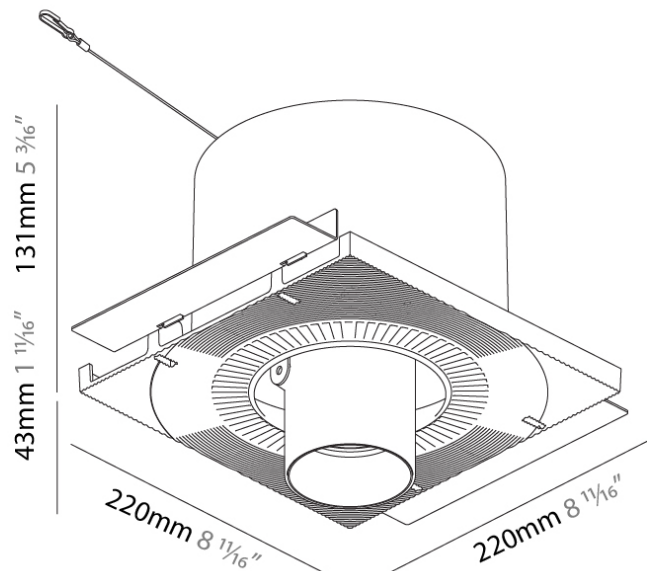

ELECTRICAL

Lamp Type: LED (Zhaga Standard)
Input Wattage (W): 20.9
Total Output Wattage (W): 18.7
Dimming: Tri-Mode (Non-Dimming and Phase Dimming (120Vac only) and 0-10V Dimming)
Driver Included: No
Driver Location: Recessed Housing
Driver Type: Constant Current - Universal
Driver Class: Class 2
Housing: See components
Input Voltage (V): 120 - 277
Constant Current (MA): 500

LED

Number of LEDs: 1
Color Temperature (°K): 2700 / 3000 / 3500 / 4000
Max. Delivered Lumen (lm): 1490 / 1530 / 1607 / 1640
CRI: >90 CRI
Lamp Life (hrs): 50000
Upon Request: Special Color Temperature

OPTICAL

Reflector: 16 / 32
Adjustability: Rotational 355°; Tilt 45°
Upon Request: Special Beam Angles

RATINGS AND CERTIFICATIONS

Available for international specifications by adding INT at the end of the existing Model #. For assistance on 'custom' specifications, contact zteam@zaneen.com. In a constant effort to supply the best product, we reserve the right to change specifications or materials without notice. The most recent specification sheets are found at zaneen.com
IP rating: IP20