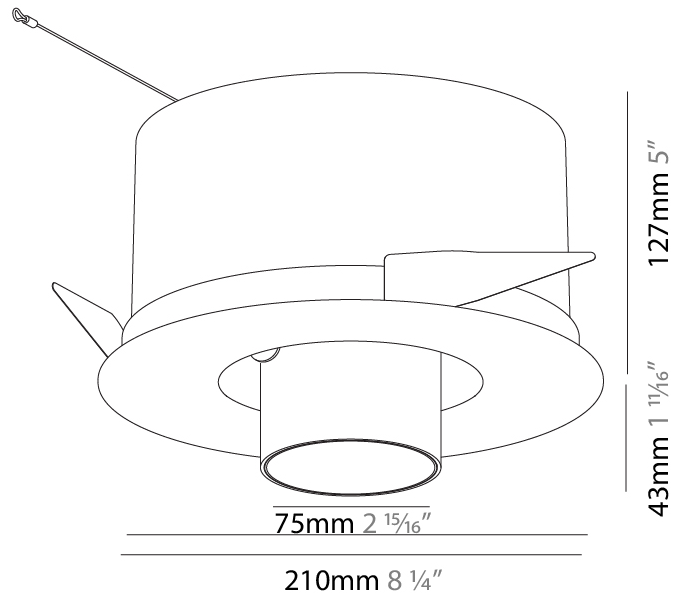

GENERAL

Series: Imagine
 Subseries: Imagine Round
 Brand: Prolight
 Division: Architectural
 Mounting Type: Recessed
 Mounting Location: Ceiling
 Subcategory: Spots

PHYSICAL

Shape: Round
 Diameter (mm): 210
 Diameter (in): 8 1/4
 Height (mm): 170
 Height (in): 6 11/16
 Ceiling Thickness (mm): 10 / 12.5 / 15
 Ceiling Thickness (in): 3/8 or 1/2 or 9/16
 Min. Recessing Depth (mm): 140
 Min. Recessing Depth (in): 5 1/2
 Light Distribution: Adjustable / Indirect
 Weight (kg): 1.4
 Weight (lbs): 3.09
 Fixture Finish: SSR / BKV / CWI / CRY / HAB / UFT / ITA / RUA / FTG / MYG / LOD / PUS / FRO / FUP / KIA / POP / BLS / SPG / MEY / GOH / GUM / CHC / COM / ABZ / JAG / OBR / MOS / ROR
 Fixture Material: Aluminum Die Cast
 Cut-out Measurements: D. - 190mm / 7 1/2"

OPTICAL

Reflector°: 12
 Optic°: Lens Pack - No Lens / Linear Spread Lens / Honeycomb / Spread Lens
 Adjustability: Rotational 355°; Tilt 45°

RATINGS AND CERTIFICATIONS

Certified By: Certified for North American Standards
 IP rating: IP20