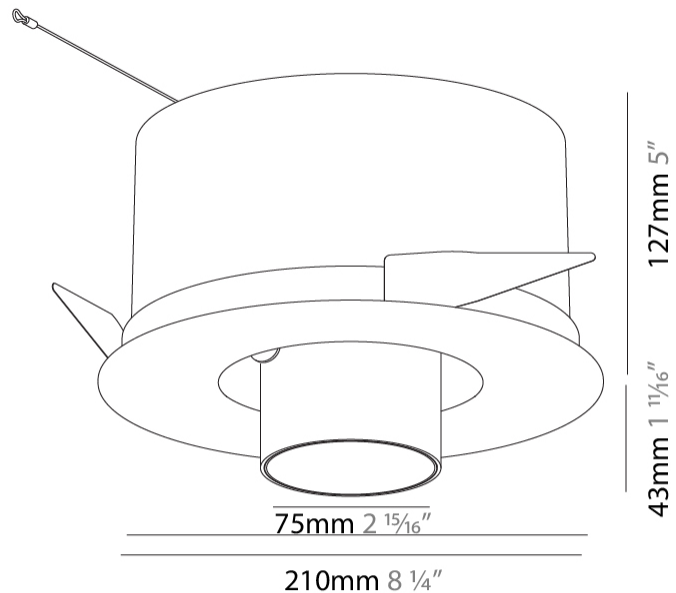

GENERAL

Series: Imagine
 Subseries: Imagine Round
 Brand: Prolicht
 Division: Architectural
 Mounting Type: Recessed
 Mounting Location: Ceiling
 Subcategory: Spots

PHYSICAL

Shape: Round
 Diameter (mm): 210
 Diameter (in): 8 1/4
 Height (mm): 170
 Height (in): 6 11/16
 Ceiling Thickness (mm): 10 / 12.5 / 15
 Ceiling Thickness (in): 3/8 or 1/2 or 9/16
 Min. Recessing Depth (mm): 140
 Min. Recessing Depth (in): 5 1/2
 Light Distribution: Adjustable / Indirect
 Weight (kg): 1.4
 Weight (lbs): 3.09
 Fixture Finish: SSR / BKV / CWI / CRY / HAB / UFT / ITA / RUA / FTG / MYG / LOD / PUS / FRO / FUP / KIA / POP / BLS / SPG / MEY / GOH / GUM / CHC / COM / ABZ / JAG / OBR / MOS / ROR
 Fixture Material: Aluminum Die Cast
 Cut-out Measurements: D. - 195mm / 7 11/16"

OPTICAL

Reflector°: 16 / 32
 Optic°: Lens Pack - No Lens / Linear Spread Lens / Honeycomb / Spread Lens
 Adjustability: Rotational 355°; Tilt 45°

RATINGS AND CERTIFICATIONS

Certified By: Certified for North American Standards
 IP rating: IP20