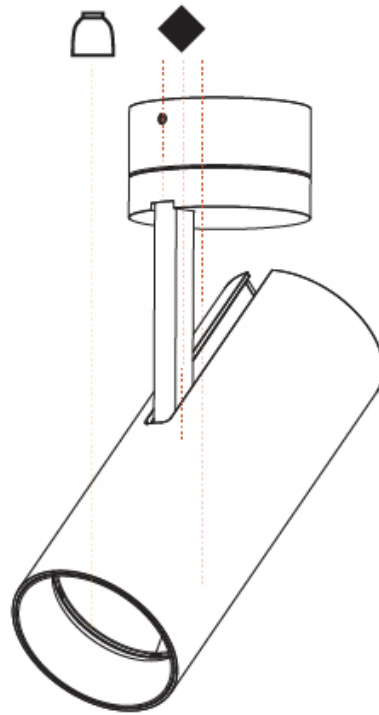

IMAGINE 75 SURFACE

A3D113-

PROJECT

TYPE

SPECIFIER

QUANTITY

DATE

A