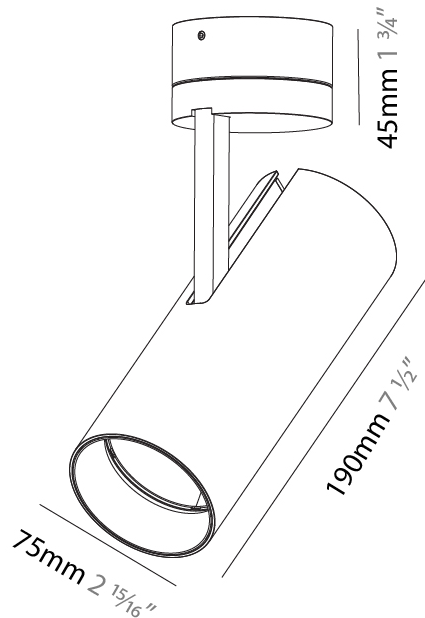

GENERAL

Series: Imagine
Subseries: Imagine 75
Brand: Prolicht
Division: Architectural
Mounting Type: Surface
Mounting Location: Ceiling
Subcategory: Spots

PHYSICAL

Shape: Cylinder
Diameter (mm): 75
Diameter (in): 2 ¹⁵/₁₆
Height (mm): 190
Height (in): 7 ¹/₂
Max. Overall Height (mm): 235
Max. Overall Height (in): 9 ¹/₄
Light Distribution: Adjustable / Direct
Weight (kg): 0.919
Weight (lbs): 2.02
Fixture Finish: SSR / BKV / CWI / CRY / HAB / UFT / ITA / RUA / FTG / MYG / LOD / PUS / FRO / FUP / KIA / POP / BLS / SPG / MEY / GOH / GUM / CHC / COM / ABZ / JAG / OBR / MOS / ROR
Fixture Material: Aluminum Die Cast

ELECTRICAL

Lamp Type: LED (Zhaga Standard)
Input Wattage (W): 13.2 / 16.5
Total Output Wattage (W): 12 / 15
Dimming: Tri-Mode (Non-Dimming and Phase Dimming (120Vac only) and 0-10V Dimming)
Driver Included: Yes
Driver Location: Integrated
Driver Type: Constant Current - Universal
Driver Class: Class 2
Input Voltage (V): 120 - 277
Constant Current (MA): 350

LED

Number of LEDs: 1
Color Temperature (°K): 2700 / 3000 / 3500 / 4000
Max. Delivered Lumen (lm): 870 / 970 / 1038 / 1060
CRI: >90 CRI
Lamp Life (hrs): 50000

OPTICAL

Reflector°: 10
Adjustability: Rotational 350°; Tilt 90°

RATINGS AND CERTIFICATIONS

Certified By: Certified for North American Standards
IP rating: IP20

PROJECT
TYPE
SPECIFIER
QUANTITY
DATE