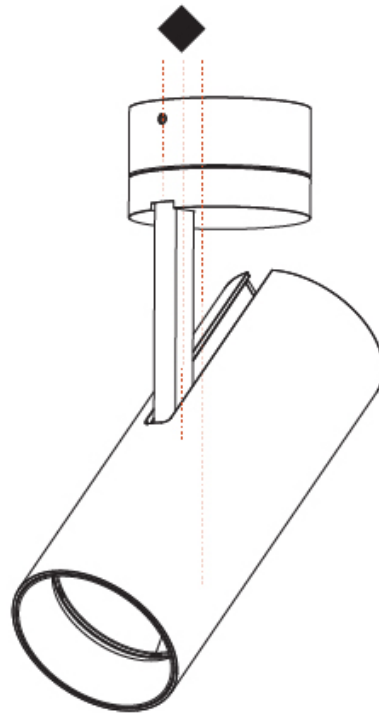

A3D114-

PROJECT

TYPE

SPECIFIER

QUANTITY

DATE