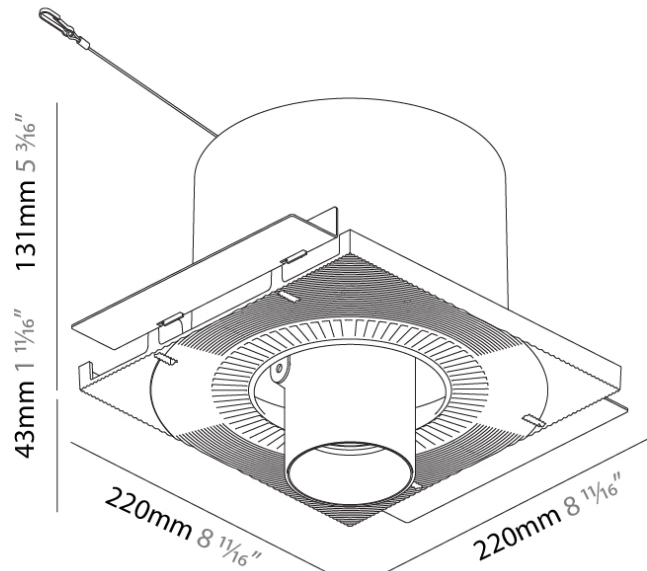

ELECTRICAL

Lamp Type: LED (Zhaga Standard)
Input Wattage (W): 20.9
Total Output Wattage (W): 18.7
Dimming: Tri-Mode (Non-Dimming and Phase Dimming (120Vac only) and 0-10V Dimming)
Driver Included: No
Driver Location: Recessed Housing
Driver Type: Constant Current - Universal
Driver Class: Class 2
Housing: See components
Input Voltage (V): 120 - 277
Constant Current (MA): 500

LED

Number of LEDs: 1
Color Temperature (°K): 2700 / 3000 / 3500 / 4000
Max. Delivered Lumen (lm): 1490 / 1530 / 1607 / 1640
CRI: >90 CRI
Lamp Life (hrs): 50000
Upon Request: Special Color Temperature

OPTICAL

Reflector: 16 / 32
Adjustability: Rotational 355°; Tilt 45°
Upon Request: Special Beam Angles

RATINGS AND CERTIFICATIONS

Available for international specifications by adding INT at the end of the existing Model #. For assistance on 'custom' specifications, contact zteam@zaneen.com. In a constant effort to supply the best product, we reserve the right to change specifications or materials without notice. The most recent specification sheets are found at zaneen.com
IP rating: IP20

145mm 5 11/16"	10 | 12 1/2 | 15 | 25mm 3/8" | 1/2" | 9/16" | 1"	225mm x 225mm 8 7/8" x 8 7/8"		355°	45°	

A