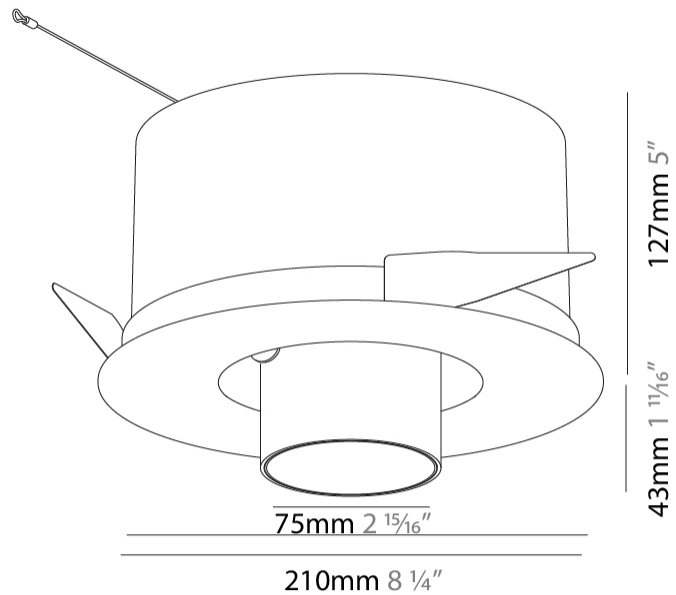

GENERAL

Series: Imagine
 Subseries: Imagine Round
 Brand: Prolight
 Division: Architectural
 Mounting Type: Recessed
 Mounting Location: Ceiling
 Subcategory: Spots

PHYSICAL

Shape: Round
 Diameter (mm): 210
 Diameter (in): 8 1/4
 Height (mm): 170
 Height (in): 6 11/16
 Ceiling Thickness (mm): 10 / 12.5 / 15
 Ceiling Thickness (in): 3/8 or 1/2 or 9/16
 Min. Recessing Depth (mm): 140
 Min. Recessing Depth (in): 5 1/2
 Light Distribution: Adjustable / Indirect
 Weight (kg): 1.4
 Weight (lbs): 3.09
 Fixture Finish: SSR / BKV / CWI / CRY / HAB / UFT / ITA / RUA / FTG / MYG / LOD / PUS / FRO / FUP / KIA / POP / BLS / SPG / MEY / GOH / GUM / CHC / COM / ABZ / JAG / OBR / MOS / ROR
 Fixture Material: Aluminum Die Cast
 Cut-out Measurements: D. - 195mm / 7 11/16"

OPTICAL

Reflector°: 16 / 32
 Optic°: Lens Pack - No Lens / Linear Spread Lens / Honeycomb / Spread Lens
 Adjustability: Rotational 355°; Tilt 45°

RATINGS AND CERTIFICATIONS

Certified By: Certified for North American Standards
 IP rating: IP20