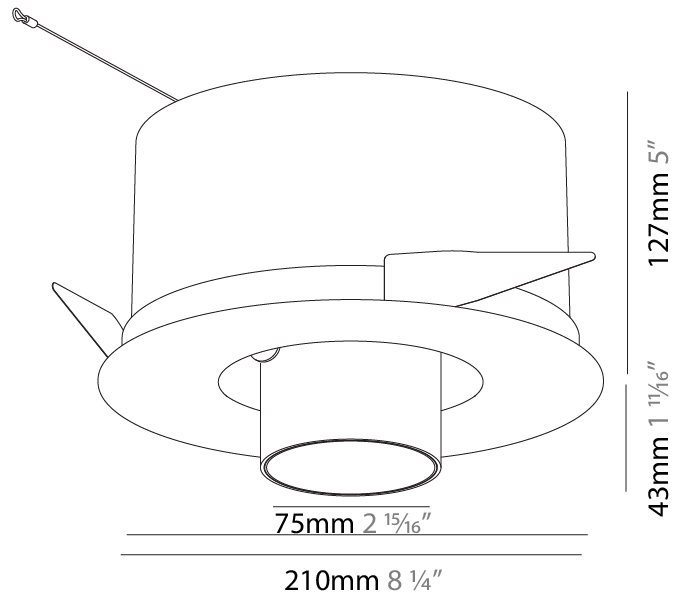

GENERAL

Series: Imagine
 Subseries: Imagine Round
 Brand: Prolicht
 Division: Architectural
 Mounting Type: Recessed
 Mounting Location: Ceiling
 Subcategory: Spots

PHYSICAL

Shape: Round
 Diameter (mm): 210
 Diameter (in): 8 1/4
 Height (mm): 170
 Height (in): 6 11/16
 Ceiling Thickness (mm): 10 / 12.5 / 15
 Ceiling Thickness (in): 3/8 or 1/2 or 9/16
 Min. Recessing Depth (mm): 140
 Min. Recessing Depth (in): 5 1/2
 Light Distribution: Adjustable / Indirect
 Weight (kg): 1.4
 Weight (lbs): 3.09
 Fixture Finish: SSR / BKV / CWI / CRY / HAB / UFT / ITA / RUA / FTG / MYG / LOD / PUS / FRO / FUP / KIA / POP / BLS / SPG / MEY / GOH / GUM / CHC / COM / ABZ / JAG / OBR / MOS / ROR
 Fixture Material: Aluminum Die Cast
 Cut-out Measurements: D. - 190mm / 7 1/2"

OPTICAL

Reflector°: 12
 Optic°: Lens Pack - No Lens / Linear Spread Lens / Honeycomb / Spread Lens
 Adjustability: Rotational 355°; Tilt 45°

RATINGS AND CERTIFICATIONS

Certified By: Certified for North American Standards
 IP rating: IP20