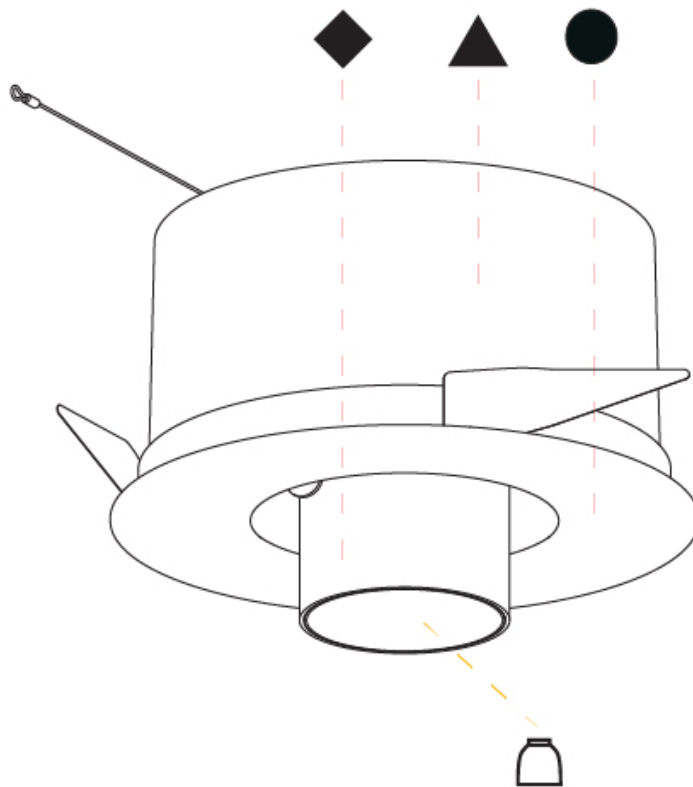

IMAGINE ROUND RECESSED

A35383-

PROJECT _____

TYPE _____

SPECIFIER _____

QUANTITY _____

DATE _____

A