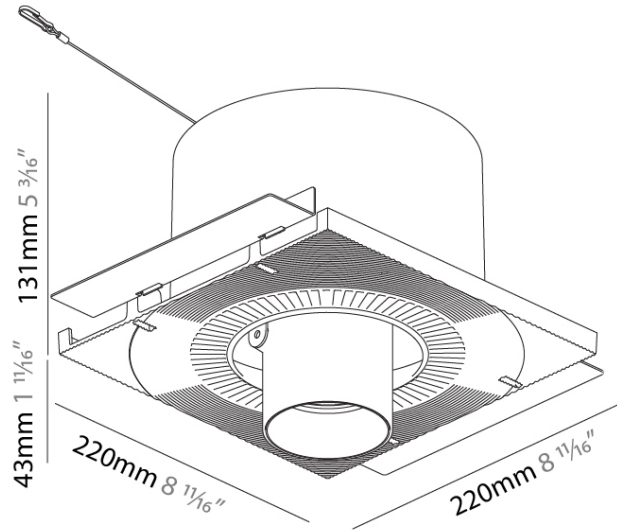

ELECTRICAL

Lamp Type: LED (Zhaga Standard)
Input Wattage (W): 19.3 + 2.6
Total Output Wattage (W): 16.5 + 2.2
Dimming: Tri-Mode (Non-Dimming and Phase Dimming (120Vac only) and 0-10V Dimming)
Driver Included: No
Driver Location: Remote
Driver Type: Constant Current & Constant Voltage - Universal
Driver Class: Class 2
Input Voltage (V): 120 - 277
Output Voltage (V): 24
Constant Current (MA): 500

LED

Number of LEDs: 2
Color Temperature (°K): 2700 / 3000 / 3500 / 4000
Max. Delivered Lumen (lm): 1515 / 1575 / 1673 / 1707
Nominal Lumen (lm): 2285 / 2375 / 2524 / 2575
CRI: >90 CRI
Lamp Life (hrs): 50000
Upon Request: Special Color Temperature

OPTICAL

Reflector: 12 / 16 / 32
Optic: Lens Pack - No Lens / Linear Spread Lens / Honeycomb / Spread Lens
Adjustability: Rotational 355°; Tilt 45°
Upon Request: Special Beam Angles

RATINGS AND CERTIFICATIONS

Zaneen Lighting Inc. © 2021, T 1-800-388-3382, F 416-247-9319, www.zaneen.com

Available for international specifications by adding "INT" at the end of the existing Model #. For assistance on 'custom' specifications, contact zteam@zaneen.com.
Certified by: Certified for North American Standards
In a constant effort to supply the best product, we reserve the right to change specifications or materials without notice. The most recent specification sheets are found at zaneen.com
IP rating: IP20