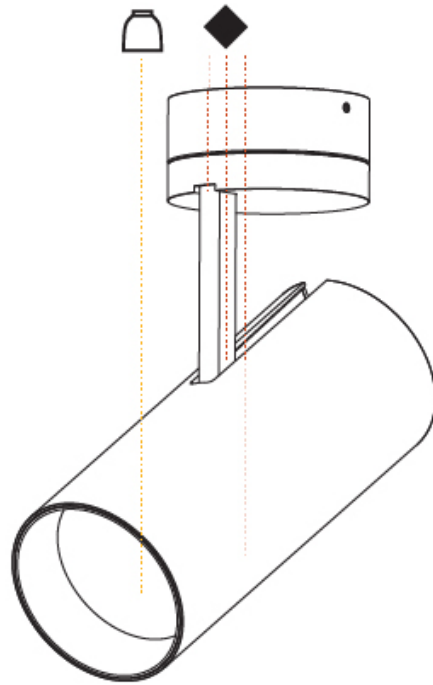

A3D116-

PROJECT

TYPE

SPECIFIER

QUANTITY

DATE