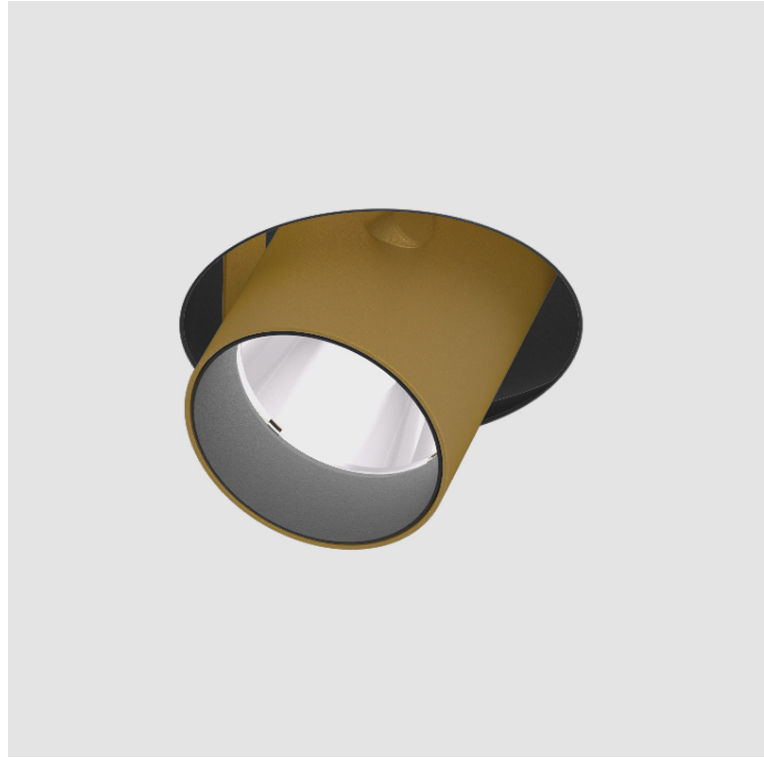

ELECTRICAL

Lamp Type: LED (Zhaga Standard)
Input Wattage (W): 19.3 + 2.6
Total Output Wattage (W): 16.5 + 2.2
Dimming: Tri-Mode (Non-Dimming and Phase Dimming (120Vac only) and 0-10V Dimming)
Driver Included: No
Driver Location: Remote
Driver Type: Constant Current & Constant Voltage - Universal
Driver Class: Class 2
Input Voltage (V): 120 - 277
Output Voltage (V): 24
Constant Current (MA): 500

LED

Number of LEDs: 2
Color Temperature (°K): 2700 / 3000 / 3500 / 4000
Max. Delivered Lumen (lm): 1515 / 1575 / 1673 / 1707
Nominal Lumen (lm): 2285 / 2375 / 2524 / 2575
CRI: >90 CRI
Lamp Life (hrs): 50000
Upon Request: Special Color Temperature

OPTICAL

Reflector: 12 / 16 / 32
Optic: Lens Pack - No Lens / Linear Spread Lens / Honeycomb / Spread Lens
Adjustability: Rotational 355°; Tilt 45°
Upon Request: Special Beam Angles

RATINGS AND CERTIFICATIONS

Zaneen Lighting Inc. © 2021, T 1-800-388-3382, F 416-247-9319, www.zaneen.com

Available for international specifications by adding "INT" at the end of the existing Model #. For assistance on 'custom' specifications, contact zteam@zaneen.com.
Certified by: Certified for North American Standards
In a constant effort to supply the best product, we reserve the right to change specifications or materials without notice. The most recent specification sheets are found at zaneen.com
IP rating: IP20