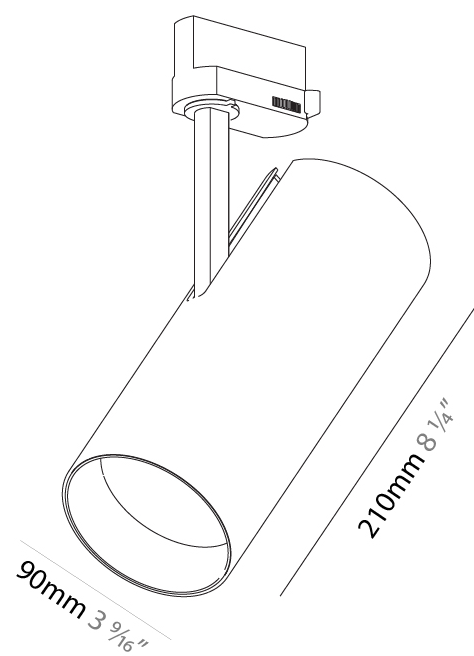

Aperture Sizes - Downlights: 3"
 Shape: Cylinder
 Diameter (mm): 90
 Diameter (in): 3 9/16
 Height (mm): 210
 Height (in): 8 1/4
 Max. Overall Height (mm): 255
 Max. Overall Height (in): 10 1/16
 Weight (kg): 1.184
 Weight (lbs): 2.60
 Fixture Finish: SSR / BKV / CWI / CRY / HAB / UFT / ITA / RUA / FTG / MYG / LOD / PUS / FRO / FUP / KIA / POP / BLS / SPG / MEY / GOH / CHC / COM / ABZ / JAG / OBR / MOS / ROR
 Fixture Material: Aluminum Die Cast

GENERAL

Series: Imagine
 Subseries: Imagine 90
 Partner: Prolicht
 Division: Architectural
 Installation: Track
 Mounting Location: Ceiling
 Light Distribution: Adjustable

PHYSICAL

Aperture Sizes - Downlights: 3"
 Shape: Cylinder
 Diameter (mm): 90
 Diameter (in): 3 9/16
 Height (mm): 210
 Height (in): 8 1/4
 Max. Overall Height (mm): 230
 Max. Overall Height (in): 9 1/16
 Weight (kg): 0.903
 Weight (lbs): 1.99
 Fixture Finish: SSR / BKV / CWI / CRY / HAB / UFT / ITA / RUA / FTG / MYG / LOD / PUS / FRO / FUP / KIA / POP / BLS / SPG / MEY / GOH / CHC / COM / ABZ / JAG / OBR / MOS / ROR
 Fixture Material: Aluminum Die Cast

OPTICAL

Reflector: 6
 Optic: Lens Pack - No Lens / Linear Spread Lens / Honeycomb / Spread Lens
 Adjustability: Rotational 350°; Tilt 90°

RATINGS AND CERTIFICATIONS

Certified By: Certified for North American Standards
 IP rating: IP20