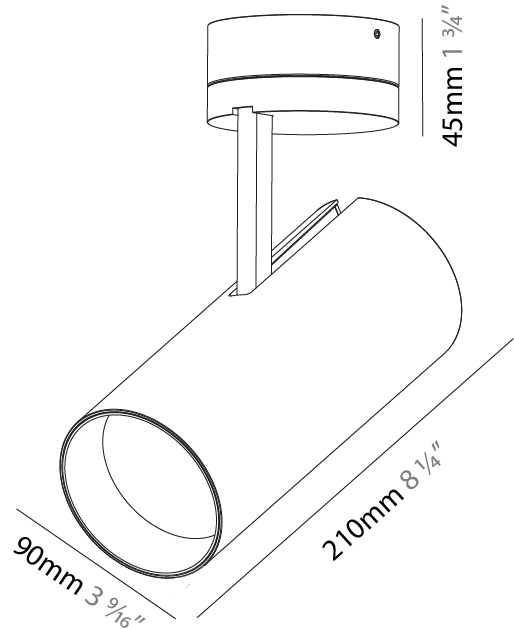

GENERAL

Series: Imagine
Subseries: Imagine 90
Partner: Prolicht
Division: Architectural
Installation: Surface
Product Type: Spots
Mounting Location: Ceiling
Light Distribution: Adjustable

PHYSICAL

Aperture Sizes - Downlights: 3"
Shape: Round
Diameter (mm): 90
Diameter (in): 3 ⁹/₁₆
Height (mm): 210
Height (in): 8 ¹/₄
Max. Overall Height (mm): 255
Max. Overall Height (in): 10 ¹/₁₆
Weight (kg): 1.184
Weight (lbs): 2.60
Fixture Finish: SSR / BKV / CWI / CRY / HAB / UFT / ITA / RUA / FTG / MYG / LOD / PUS / FRO / FUP / KIA / POP / BLS / SPG / MEY / GOH / CHC / COM / ABZ / JAG / OBR / MOS / ROR
Fixture Material: Aluminum Die Cast

ELECTRICAL

Lamp Type: LED (Zhaga Standard)
Input Wattage (W): 13.2 / 16.5
Total Output Wattage (W): 12 / 15
Dimming: Tri-Mode (Non-Dimming and Phase Dimming (120Vac only) and 0-10V Dimming)
Driver Included: Yes
Driver Location: Integrated
Driver Type: Constant Current - Universal
Driver Class: Class 2
Input Voltage (V): 120 - 277
Constant Current (MA): 350

LED

Number of LEDs: 1
Color Temperature (°K): 2700 / 3000 / 3500 / 4000
Max. Delivered Lumen (lm): 830 / 930 / 1009 / 1030
CRI: >90 CRI
Lamp Life (hrs): 50000

OPTICAL

Reflector°: 10
Adjustability: Rotational 350°; Tilt 90°

RATINGS AND CERTIFICATIONS

Certified By: Certified for North American Standards
IP rating: IP20