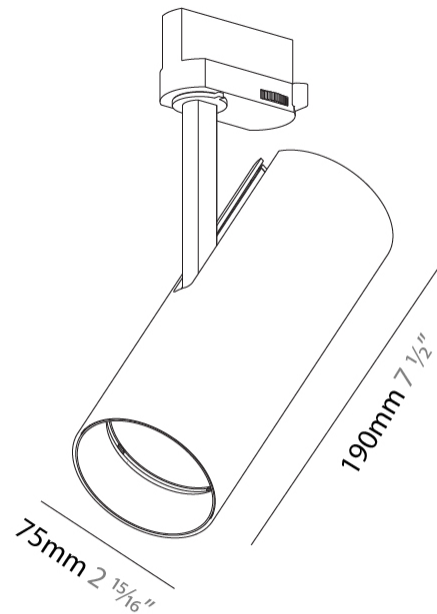

GENERAL

Series: Imagine
Subseries: Imagine 75
Partner: Prolicht
Division: Architectural
Installation: Track
Product Type: Track System Line Voltage
Mounting Location: Ceiling
Light Distribution: Adjustable

PHYSICAL

Aperture Sizes - Downlights: 2"
Shape: Cylinder
Diameter (mm): 75
Diameter (in): 2 ¹⁵/₁₆
Height (mm): 190
Height (in): 7 ¹/₂
Max. Overall Height (mm): 210
Max. Overall Height (in): 8 ¹/₄
Weight (kg): 0.768
Weight (lbs): 1.69
Fixture Finish: SSR / BKV / CWI / CRY / HAB / UFT / ITA / RUA / FTG / MYG / LOD / PUS / FRO / FUP / KIA / POP / BLS / SPG / MEY / GOH / CHC / COM / ABZ / JAG / OBR / MOS / ROR
Fixture Material: Aluminum Die Cast

ELECTRICAL

Lamp Type: LED (Zhaga Standard)
Input Wattage (W): 19
Total Output Wattage (W): 17.3
Dimming: Tri-Mode (Non-Dimming and Phase Dimming (120Vac only) and 0-10V Dimming)
Driver Included: Yes
Driver Location: Integrated
Driver Type: Constant Current - Universal
Driver Class: Class 2
Input Voltage (V): 120 - 277
Constant Current (MA): 500

LED

Number of LEDs: 1
Color Temperature (°K): 2700 / 3000 / 3500 / 4000
Max. Delivered Lumen (lm): 1432 / 1492 / 1555 / 1624
CRI: >90 CRI
Lamp Life (hrs): 50000

OPTICAL

Reflector: 16 / 32
Adjustability: Rotational 350°; Tilt 90°

RATINGS AND CERTIFICATIONS

Certified By: Certified for North American Standards
IP rating: IP20