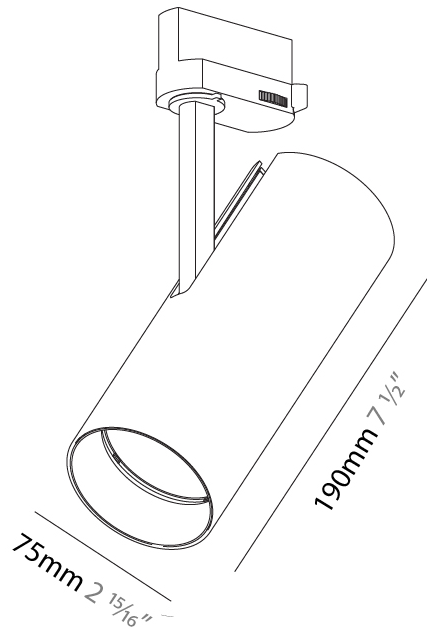

PHYSICAL

Aperture Sizes - Downlights: 2"
 Shape: Cylinder
 Diameter (mm): 75
 Diameter (in): 2 ¹⁵/₁₆
 Height (mm): 190
 Height (in): 7 ¹/₂
 Max. Overall Height (mm): 210
 Max. Overall Height (in): 8 ¹/₄
 Weight (kg): 0.768
 Weight (lbs): 1.69
 Fixture Finish: SSR / BKV / CWI / CRY / HAB / UFT / ITA / RUA / FTG / MYG / LOD / PUS / FRO / FUP / KIA / POP / BLS / SPG / MEY / GOH / CHC / COM / ABZ / JAG / OBR / MOS / ROR
 Fixture Material: Aluminum Die Cast

GENERAL

Series: Imagine
 Subseries: Imagine 75
 Partner: Prolicht
 Division: Architectural
 Installation: Track
 Mounting Location: Ceiling
 Light Distribution: Adjustable

PHYSICAL

Aperture Sizes - Downlights: 2"
 Shape: Cylinder
 Diameter (mm): 75
 Diameter (in): 2 ¹⁵/₁₆
 Height (mm): 190
 Height (in): 7 ¹/₂
 Max. Overall Height (mm): 210
 Max. Overall Height (in): 8 ¹/₄
 Weight (kg): 0.716
 Weight (lbs): 1.58
 Fixture Finish: SSR / BKV / CWI / CRY / HAB / UFT / ITA / RUA / FTG / MYG / LOD / PUS / FRO / FUP / KIA / POP / BLS / SPG / MEY / GOH / CHC / COM / ABZ / JAG / OBR / MOS / ROR
 Holder Finish: BLK / WHI / SIL
 Fixture Material: Aluminum Die Cast

OPTICAL

Reflector: 12
 Optic: Lens Pack - No Lens / Linear Spread Lens / Honeycomb / Spread Lens
 Adjustability: Rotational 350°; Tilt 90°

RATINGS AND CERTIFICATIONS

Certified By: Certified for North American Standards
 IP rating: IP20

PHYSICAL

Aperture Sizes - Downlights: 2"
Shape: Cylinder
Diameter (mm): 75
Diameter (in): 2 ¹⁵ / ₁₆
Height (mm): 190
Height (in): 7 ¹ / ₂
Max. Overall Height (mm): 210
Max. Overall Height (in): 8 ¹ / ₄
Weight (kg): 0.702
Weight (lbs): 1.54
Fixture Finish: SSR / BKV / CWI / CRY / HAB / UFT / ITA / RUA / FTG / MYG / LOD / PUS / FRO / FUP / KIA / POP / BLS / SPG / MEY / GOH / CHC / COM / ABZ / JAG / OBR / MOS / ROR
Holder Finish: BLK / WHI / SIL
Fixture Material: Aluminum Die Cast