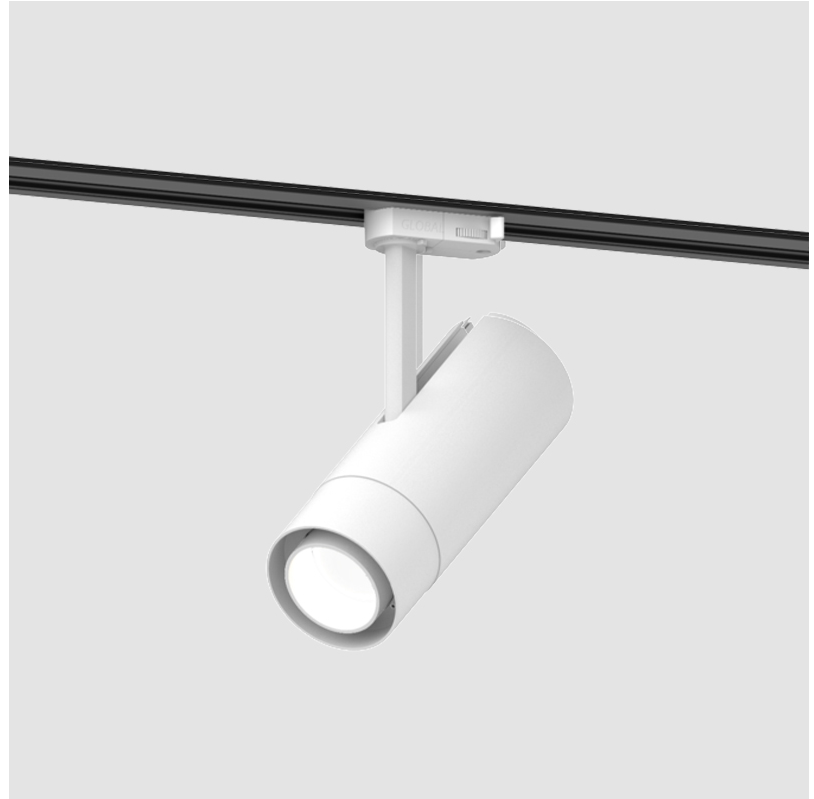

GENERAL

Series: Imagine
Subseries: Imagine Flex
Partner: Prolicht
Division: Architectural
Installation: Track
Product Type: Track System Line Voltage
Mounting Location: Ceiling
Light Distribution: Adjustable

PHYSICAL

Aperture Sizes - Downlights: 2"
Shape: Cylinder
Diameter (mm): 75
Diameter (in): 2 ¹⁵/₁₆
Height (mm): 190
Height (in): 7 ¹/₂
Max. Overall Height (mm): 210
Max. Overall Height (in): 8 ¹/₄
Weight (kg): 0.702
Weight (lbs): 1.54
Fixture Finish: SSR / BKV / CWI / CRY / HAB / UFT / ITA / RUA / FTG / MYG / LOD / PUS / FRO / FUP / KIA / POP / BLS / SPG / MEY / GOH / CHC / COM / ABZ / JAG / OBR / MOS / ROR
Holder Finish: BLK / WHI / SIL
Fixture Material: Aluminum Die Cast

ELECTRICAL

Lamp Type: LED (Zhaga Standard)
Input Wattage (W): 20
Total Output Wattage (W): 18.2
Dimming: Tri-Mode (Non-Dimming and Phase Dimming (120Vac only) and 0-10V Dimming)
Driver Included: Yes
Driver Location: Integrated
Driver Type: Constant Current - Universal
Driver Class: Class 2
Input Voltage (V): 120 - 277
Constant Current (MA): 500

LED

Number of LEDs: 1
Color Temperature (°K): 2700 / 3000 / 3500 / 4000
Max. Delivered Lumen (lm): 788 / 817 / 859 / 876
Nominal Lumen (lm): 1782 / 1848 / 1941 / 1981
CRI: >90 CRI
Lamp Life (hrs): 50000

OPTICAL

Reflector°: 14° to 48°
Adjustability: Rotational 350°; Tilt 90°

RATINGS AND CERTIFICATIONS

Certified By: Certified for North American Standards
IP rating: IP20