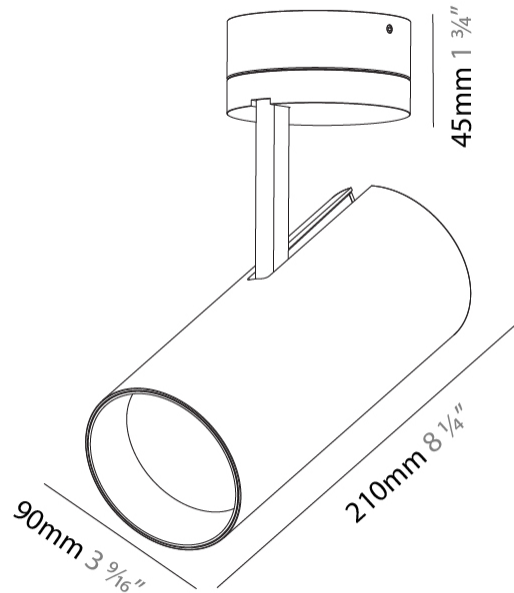

GENERAL

Series: Imagine
Subseries: Imagine 90
Partner: Prolicht
Division: Architectural
Installation: Surface
Product Type: Spots
Mounting Location: Ceiling
Light Distribution: Adjustable

PHYSICAL

Aperture Sizes - Downlights: 3"
Shape: Cylinder
Diameter (mm): 90
Diameter (in): 3 9/16
Height (mm): 210
Height (in): 8 1/4
Max. Overall Height (mm): 255
Max. Overall Height (in): 10 1/16
Weight (kg): 1.184
Weight (lbs): 2.60
Fixture Finish: SSR / BKV / CWI / CRY / HAB / UFT / ITA / RUA / FTG / MYG / LOD / PUS / FRO / FUP / KIA / POP / BLS / SPG / MEY / GOH / CHC / COM / ABZ / JAG / OBR / MOS / ROR
Fixture Material: Aluminum Die Cast

ELECTRICAL

Lamp Type: LED (Zhaga Standard)
Input Wattage (W): 28.6
Total Output Wattage (W): 26
Dimming: Tri-Mode (Non-Dimming and Phase Dimming (120Vac only) and 0-10V Dimming)
Driver Included: Yes
Driver Location: Integrated
Driver Type: Constant Current - Universal
Driver Class: Class 2
Input Voltage (V): 120 - 277
Constant Current (MA): 700

LED

Number of LEDs: 1
Color Temperature (°K): 2700 / 3000 / 3500 / 4000
Max. Delivered Lumen (lm): 2210 / 2270 / 2391 / 2440
CRI: >90 CRI
Lamp Life (hrs): 50000

OPTICAL

Reflector°: 18 / 26 / 40
Adjustability: Rotational 350°; Tilt 90°

RATINGS AND CERTIFICATIONS

Certified By: Certified for North American Standards
IP rating: IP20