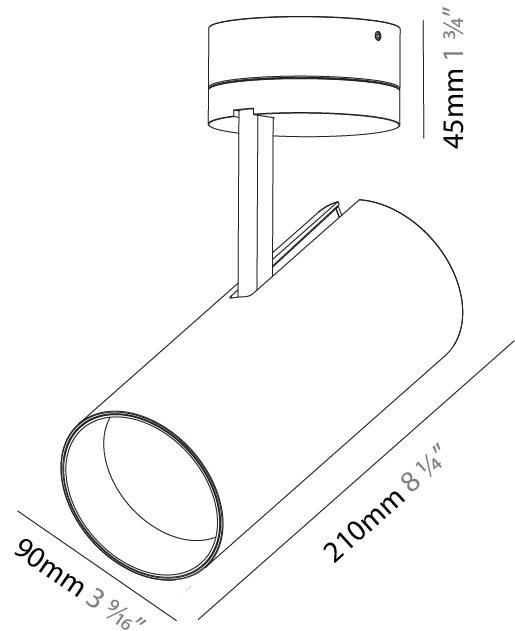

GENERAL

Series: Imagine
Subseries: Imagine 90
Partner: Prolicht
Division: Architectural
Installation: Surface
Product Type: Spots
Mounting Location: Ceiling
Light Distribution: Adjustable

PHYSICAL

Aperture Sizes - Downlights: 3"
Shape: Round
Diameter (mm): 90
Diameter (in): 3 ⁹/₁₆
Height (mm): 210
Height (in): 8 ¹/₄
Max. Overall Height (mm): 255
Max. Overall Height (in): 10 ¹/₁₆
Weight (kg): 1.184
Weight (lbs): 2.60
Fixture Finish: SSR / BKV / CWI / CRY / HAB / UFT / ITA / RUA / FTG / MYG / LOD / PUS / FRO / FUP / KIA / POP / BLS / SPG / MEY / GOH / CHC / COM / ABZ / JAG / OBR / MOS / ROR
Fixture Material: Aluminum Die Cast

ELECTRICAL

Lamp Type: LED (Zhaga Standard)
Input Wattage (W): 13.2 / 16.5
Total Output Wattage (W): 12 / 15
Dimming: Tri-Mode (Non-Dimming and Phase Dimming (120Vac only) and 0-10V Dimming)
Driver Included: Yes
Driver Location: Integrated
Driver Type: Constant Current - Universal
Driver Class: Class 2
Input Voltage (V): 120 - 277
Constant Current (MA): 350

LED

Number of LEDs: 1
Color Temperature (°K): 2700 / 3000 / 3500 / 4000
Max. Delivered Lumen (lm): 830 / 930 / 1009 / 1030
CRI: >90 CRI
Lamp Life (hrs): 50000

OPTICAL

Reflector°: 10
Adjustability: Rotational 350°; Tilt 90°

RATINGS AND CERTIFICATIONS

Certified By: Certified for North American Standards
IP rating: IP20