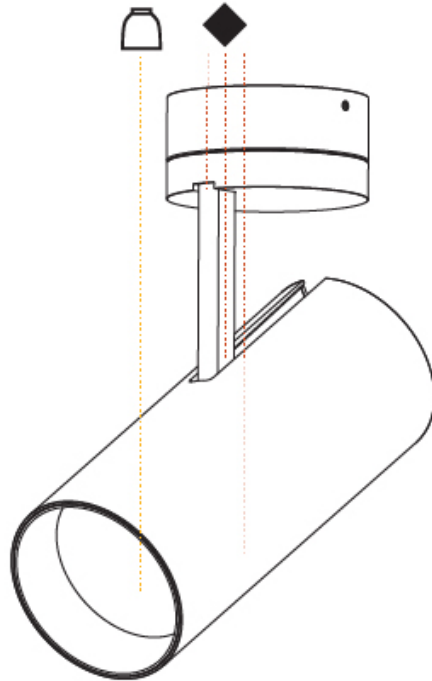

A3D116-

PROJECT

TYPE

SPECIFIER

QUANTITY

DATE