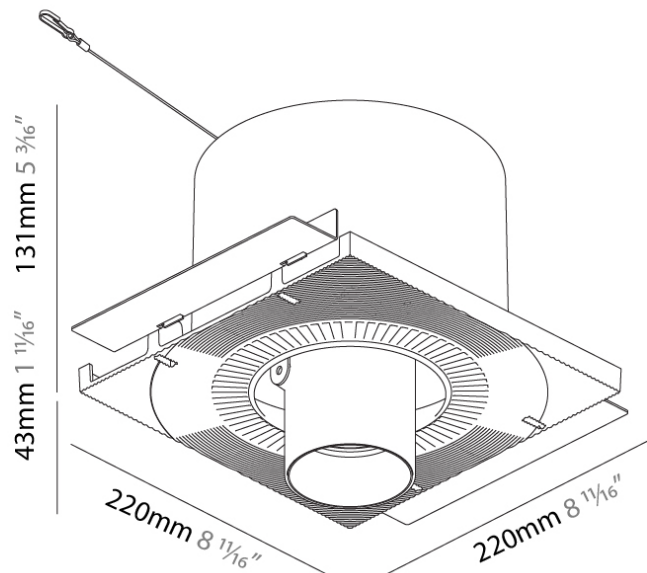

OPTICAL

Reflector: 16 / 32
 Adjustability: Rotational 355°; Tilt 45°
 Upon Request: Special Beam Angles

RATINGS AND CERTIFICATIONS

Available for international specifications by adding INT at the end of the existing Model #. For assistance on 'custom' specifications, contact zteam@zaneen.com. In a constant effort to supply the best product, we reserve the right to change specifications or materials without notice. The most recent specification sheets are found at zaneen.com
 IP rating: IP20