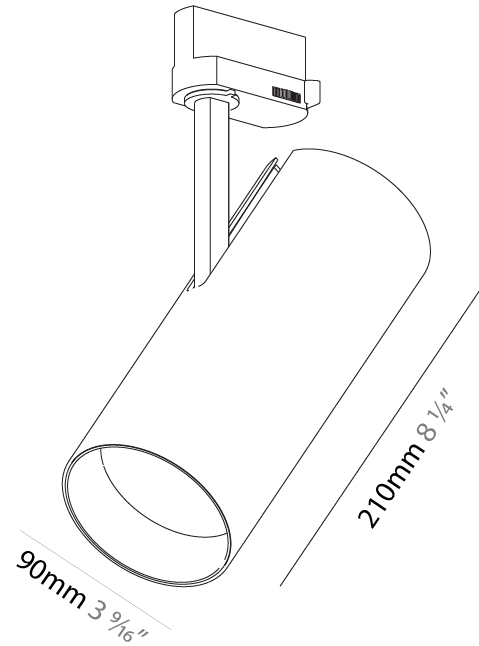

GENERAL

Series: Imagine
Subseries: Imagine 90
Brand: Prolicht
Division: Architectural
Mounting Type: Track
Mounting Location: Ceiling

PHYSICAL

Shape: Cylinder
Diameter (mm): 90
Diameter (in): 3 9/16
Height (mm): 210
Height (in): 8 1/4
Max. Overall Height (mm): 230
Max. Overall Height (in): 9 1/16
Light Distribution: Adjustable / Direct
Weight (kg): 0.903
Weight (lbs): 1.99
Fixture Finish: SSR / BKV / CWI / CRY / HAB / UFT / ITA / RUA / FTG / MYG / LOD / PUS / FRO / FUP / KIA / POP / BLS / SPG / MEY / GOH / GUM / CHC / COM / ABZ / JAG / OBR / MOS / ROR
Fixture Material: Aluminum Die Cast

ELECTRICAL

Lamp Type: LED (Zhaga Standard)
Input Wattage (W): 14
Total Output Wattage (W): 12.1
Dimming: Tri-Mode (Non-Dimming and Phase Dimming (120Vac only) and 0-10V Dimming)
Driver Included: Yes
Driver Location: Integrated
Driver Type: Constant Current - Universal
Driver Class: Class 2
Input Voltage (V): 120 - 277
Constant Current (MA): 350

LED

Number of LEDs: 1
Color Temperature (°K): 2700 / 3000 / 3500 / 4000
Max. Delivered Lumen (lm): 846 / 911 / 948 / 967
Nominal Lumen (lm): 1246 / 1342 / 1396 / 1424
CRI: >90 CRI
Lamp Life (hrs): 50000

OPTICAL

Reflector°: 6
Optic°: Lens Pack - No Lens / Linear Spread Lens / Honeycomb / Spread Lens
Adjustability: Rotational 350°; Tilt 90°

RATINGS AND CERTIFICATIONS

Certified By: Certified for North American Standards
IP rating: IP20