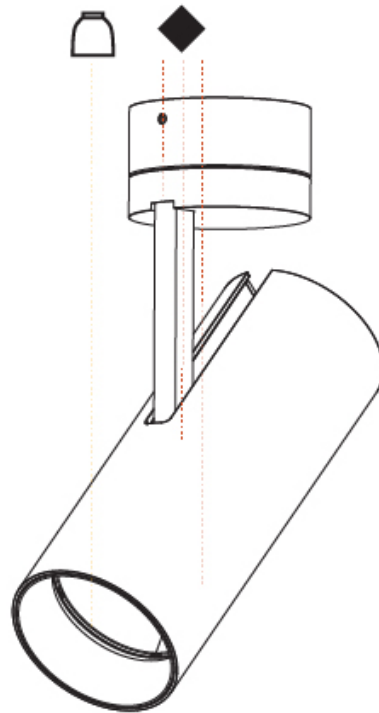

IMAGINE 75 SURFACE

A3D113-

PROJECT

TYPE

SPECIFIER

QUANTITY

DATE