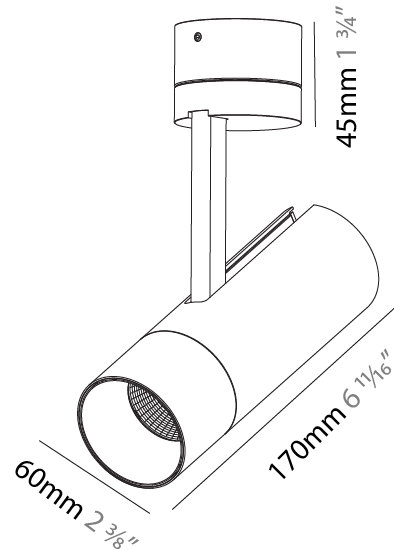

OPTICAL

Reflector°: [18 / 34 / 46](#)
 Optic°: [Lens Pack - No Lens / Linear Spread Lens / Honeycomb / Spread Lens](#)
 Adjustability: Rotational 350°; Tilt 90°

RATINGS AND CERTIFICATIONS

Certified By: Certified for North American Standards
 IP rating: IP20