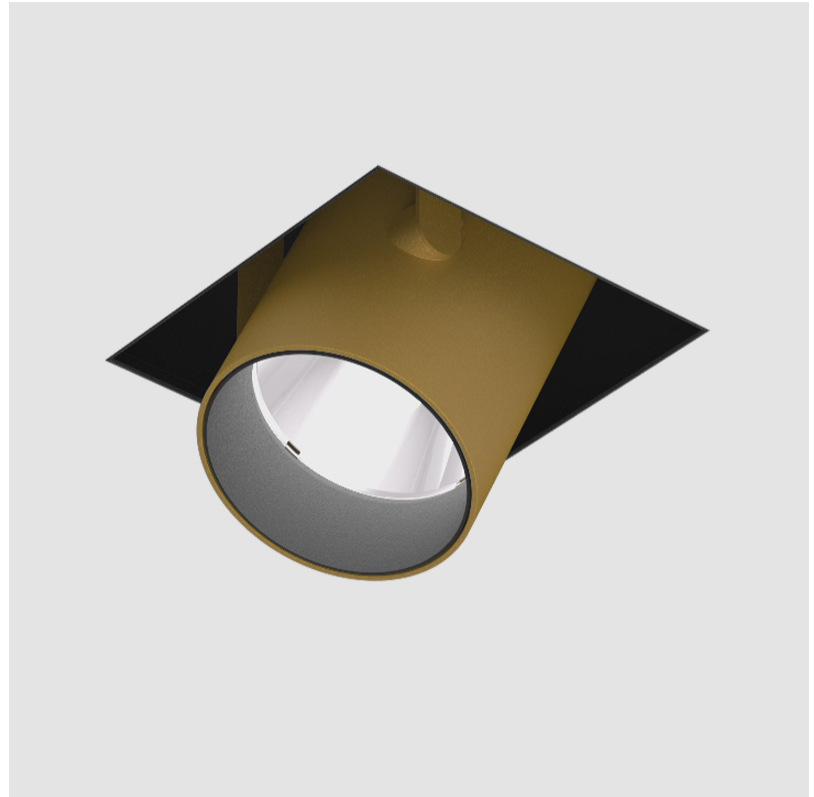

ELECTRICAL

Lamp Type: LED (Zhaga Standard)
Input Wattage (W): 23.1
Total Output Wattage (W): 18.7
Dimming: Tri-Mode (Non-Dimming and Phase Dimming (120Vac only) and 0-10V Dimming)
Driver Included: No
Driver Location: Recessed Housing
Driver Type: Constant Current - Universal
Driver Class: Class 2
Housing: See components
Input Voltage (V): 120 - 277
Constant Current (MA): 500

LED

Number of LEDs: 1
Color Temperature (°K): 2700 / 3000 / 3500 / 4000
Max. Delivered Lumen (lm): 1490 / 1530 / 1607 / 1640
CRI: >90 CRI
Lamp Life (hrs): 50000
Upon Request: Special Color Temperature

OPTICAL

Reflector: 20 / 40 / 60
Adjustability: Rotational 355°; Tilt 45°
Upon Request: Special Beam Angles

RATINGS AND CERTIFICATIONS

Certified By: Certified for North American Standards
Zaneen Lighting Inc. © 2024, Phone: 588-3387, Fax: 247-9319, www.zaneen.com

For international specifications by adding 'INT' at the end of the existing Model #. For assistance on 'custom' specifications, contact zteam@zaneen.com. In a constant effort to supply the best product, we reserve the right to change specifications or materials without notice. The most recent specification sheets are found at zaneen.com

145mm 5 11/16"	10 | 12 1/2 | 15 | 25mm 3/8" | 1/2" | 9/16" | 1"	225mm x 225mm 8 7/8" x 8 7/8"		355°		45°
A