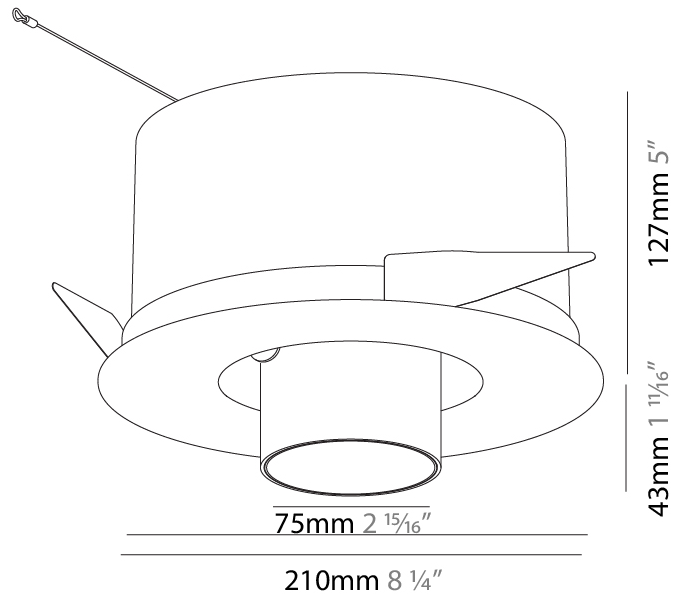

OPTICAL

Reflector°: 12
 Optic°: Lens Pack - No Lens / Linear Spread Lens / Honeycomb / Spread Lens
 Adjustability: Rotational 355°; Tilt 45°

RATINGS AND CERTIFICATIONS

Certified By: Certified for North American Standards
 IP rating: IP20