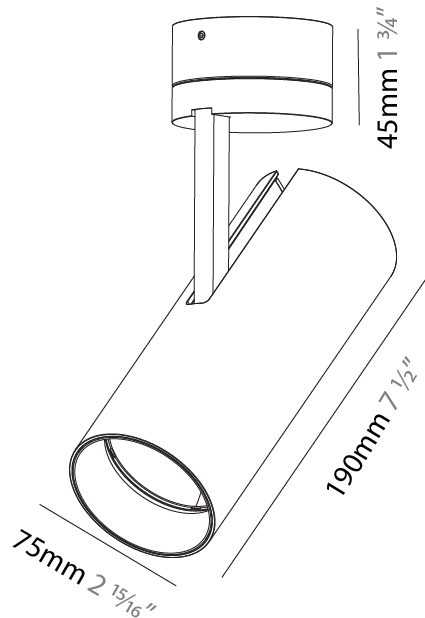

GENERAL

Series: Imagine
Subseries: Imagine 75
Brand: Prolicht
Division: Architectural
Mounting Type: Surface
Mounting Location: Ceiling
Subcategory: Spots

PHYSICAL

Shape: Cylinder
Diameter (mm): 75
Diameter (in): 2 ¹⁵/₁₆
Height (mm): 190
Height (in): 7 ¹/₂
Max. Overall Height (mm): 235
Max. Overall Height (in): 9 ³/₄
Light Distribution: Adjustable / Direct
Weight (kg): 0.919
Weight (lbs): 2.02
Fixture Finish: [SSR / BKV / CWI / CRY / HAB / UFT / ITA / RUA / FTG / MYG / LOD / PUS / FRO / FUP / KIA / POP / BLS / SPG / MEY / GOH / GUM / CHC / COM / ABZ / JAG / OBR / MOS / ROR](#)
Fixture Material: Aluminum Die Cast

ELECTRICAL

Lamp Type: LED (Zhaga Standard)
Input Wattage (W): 13.2 / 16.5
Total Output Wattage (W): 12 / 15
Dimming: [Tri-Mode (Non-Dimming and Phase Dimming (120Vac only) and 0-10V Dimming)](#)
Driver Included: Yes
Driver Location: Integrated
Driver Type: Constant Current - Universal
Driver Class: Class 2
Input Voltage (V): 120 - 277
Constant Current (MA): 350

LED

Number of LEDs: 1
Color Temperature (°K): [2700 / 3000 / 3500 / 4000](#)
Max. Delivered Lumen (lm): 870 / 970 / 1038 / 1060
CRI: >90 CRI
Lamp Life (hrs): 50000

OPTICAL

Reflector°: 10
Adjustability: Rotational 350°; Tilt 90°

RATINGS AND CERTIFICATIONS

Certified By: Certified for North American Standards
IP rating: IP20

PROJECT
TYPE
SPECIFIER
QUANTITY
DATE