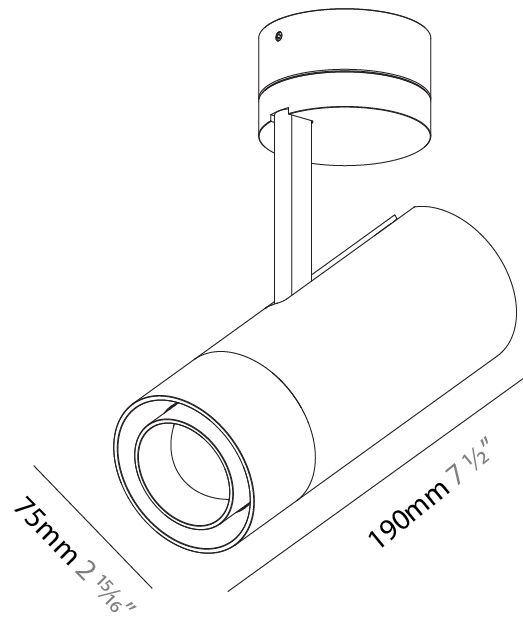

GENERAL

Series: Imagine
Subseries: Imagine Flex
Brand: Prolicht
Division: Architectural
Mounting Type: Surface
Mounting Location: Ceiling
Subcategory: Spots

PHYSICAL

Shape: Cylinder
Diameter (mm): 75
Diameter (in): 2 ¹⁵/₁₆
Height (mm): 190
Height (in): 7 ¹/₂
Max. Overall Height (mm): 235
Max. Overall Height (in): 9 ³/₄
Light Distribution: Adjustable / Direct
Weight (kg): 0.919
Weight (lbs): 2.02
Fixture Finish: [SSR / BKV / CWI / CRY / HAB / UFT / ITA / RUA / FTG / MYG / LOD / PUS / FRO / FUP / KIA / POP / BLS / SPG / MEY / GOH / GUM / CHC / COM / ABZ / JAG / OBR / MOS / ROR](#)
Fixture Material: Aluminum Die Cast

ELECTRICAL

Lamp Type: LED (Zhaga Standard)
Input Wattage (W): 20
Total Output Wattage (W): 18.2
Dimming: [Tri-Mode (Non-Dimming and Phase Dimming (120Vac only) and 0-10V Dimming)](#)
Driver Included: Yes
Driver Location: Integrated
Driver Type: Constant Current - Universal
Driver Class: Class 2
Input Voltage (V): 120 - 277
Constant Current (MA): 500

LED

Number of LEDs: 1
Color Temperature (°K): [2700 / 3000 / 3500 / 4000](#)
Max. Delivered Lumen (lm): 788 / 817 / 859 / 876
Nominal Lumen (lm): 1782 / 1848 / 1941 / 1981
CRI: >90 CRI
Lamp Life (hrs): 50000

OPTICAL

Reflector°: 14° to 48°
Adjustability: Rotational 350°; Tilt 90°

RATINGS AND CERTIFICATIONS

Certified By: Certified for North American Standards
IP rating: IP20