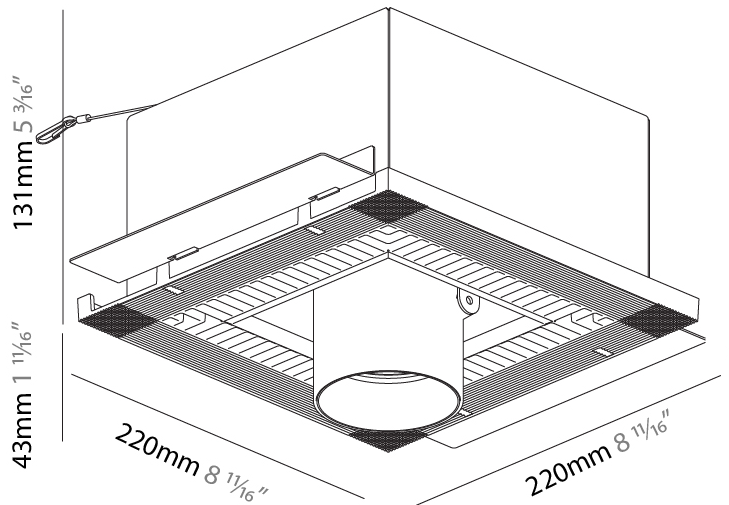

ELECTRICAL

Lamp Type: LED (Zhaga Standard)
Input Wattage (W): 13.2 (2700K) / 16.5
Total Output Wattage (W): 12 (2700K) / 15
Dimming: Tri-Mode (Non-Dimming and Phase Dimming (120Vac only) and 0-10V Dimming)
Driver Included: No
Driver Location: Recessed Housing
Driver Type: Constant Current - Universal
Driver Class: Class 2
Housing: See components
Input Voltage (V): 120 - 277
Constant Current (MA): 350

LED

Number of LEDs: 1
Color Temperature (°K): 2700 / 3000 / 3500 / 4000
Max. Delivered Lumen (lm): 870 / 970 / 1038 / 1060
CRI: >90 CRI
Lamp Life (hrs): 50000
Upon Request: Special Color Temperature

OPTICAL

Reflector°: 10
Adjustability: Rotational 355°; Tilt 45°
Upon Request: Special Beam Angles

RATINGS AND CERTIFICATIONS

Certified By: Certified for North American Standards
Zaneen Lighting Inc. © 2024, Phone: 588-3387, Fax: 247-9519, www.zaneen.com