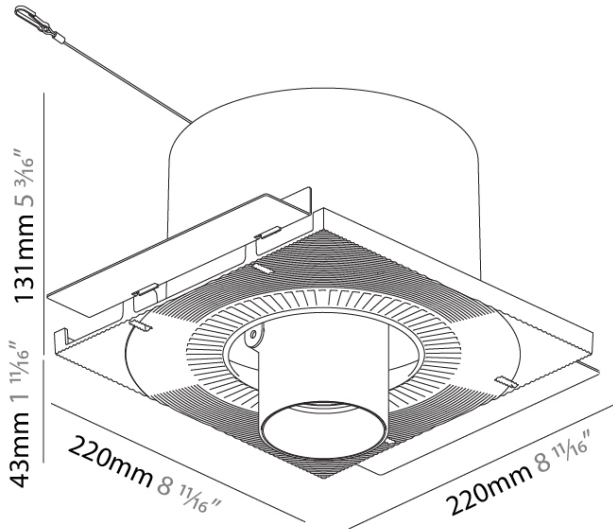

Fixture Finish: [SSR / BKV / CWI / CRY / HAB / UFT / ITA / RUA / FTG / MYG / LOD / PUS / FRO / FUP / KIA / POP / BLS / SPG / MEY / GOH / GUM / CHC / COM / ABZ / JAG / OBR / MOS / ROR](#)

Fixture Material: Aluminum Die Cast
Cut-out Measurements: 225mm / 8 7/8" x 225mm / 8 7/8"
Upon Request: Unique Sizes

ELECTRICAL

Lamp Type: LED (Zhaga Standard)
Input Wattage (W): 19.3 + 2.6
Total Output Wattage (W): 16.5 + 2.2
Dimming: Tri-Mode (Non-Dimming and Phase Dimming (120Vac only) and 0-10V Dimming)
Driver Included: No
Driver Location: Remote
Driver Type: Constant Current & Constant Voltage - Universal
Driver Class: Class 2
Input Voltage (V): 120 - 277
Output Voltage (V): 24
Constant Current (MA): 500

LED

Number of LEDs: 2
Color Temperature (°K): [2700 / 3000 / 3500 / 4000](#)
Max. Delivered Lumen (lm): 1515 / 1575 / 1673 / 1707
Nominal Lumen (lm): 2285 / 2375 / 2524 / 2575
CRI: >90 CRI
Lamp Life (hrs): 50000
Upon Request: Special Color Temperature

OPTICAL

Reflector: [12 / 16 / 32](#)
Optic: [Lens Pack - No Lens / Linear Spread Lens / Honeycomb / Spread Lens](#)
Adjustability: Rotational 355°; Tilt 45°
Upon Request: Special Beam Angles

RATINGS AND CERTIFICATIONS