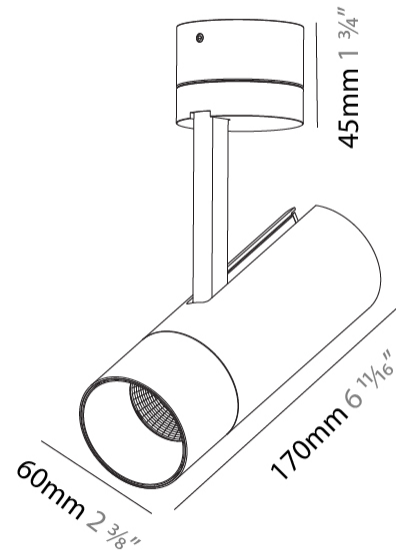

GENERAL

Series: Imagine
Subseries: Imagine 60
Partner: Prolicht
Division: Architectural
Installation: Surface
Product Type: Spots
Mounting Location: Ceiling
Light Distribution: Adjustable

PHYSICAL

Aperture Sizes - Downlights: 2"
Shape: Cylinder
Diameter (mm): 60
Diameter (in): 2 ³ / ₈
Height (mm): 170
Height (in): 6 ¹¹ / ₁₆
Max. Overall Height (mm): 215
Max. Overall Height (in): 8 ⁷ / ₁₆
Weight (kg): 0.604
Weight (lbs): 1.33
Fixture Finish: SSR / BKV / CWI / CRY / HAB / UFT / ITA / RUA / FTG / MYG / LOD / PUS / FRO / FUP / KIA / POP / BLS / SPG / MEY / GOH / CHC / COM / ABZ / JAG / OBR / MOS / ROR
Fixture Material: Aluminum Die Cast

OPTICAL

Reflector: 16 / 32 / 46
Optic: Lens Pack - No Lens / Linear Spread Lens / Honeycomb / Spread Lens
Adjustability: Rotational 350°; Tilt 90°

RATINGS AND CERTIFICATIONS

Certified By: Certified for North American Standards
IP rating: IP20

Aperture Sizes - Downlights: 2"
 Shape: Cylinder
 Diameter (mm): 60
 Diameter (in): 2 ³/₈"
 Height (mm): 170
 Height (in): 6 ¹¹/₁₆"
 Max. Overall Height (mm): 215
 Max. Overall Height (in): 8 ⁷/₁₆"
 Weight (kg): 0.572
 Weight (lbs): 1.26
 Fixture Finish: SSR / BKV / CWI / CRY / HAB / UFT / ITA / RUA / FTG / MYG / LOD / PUS / FRO / FUP / KIA / POP / BLS / SPG / MEY / GOH / CHC / COM / ABZ / JAG / OBR / MOS / ROR
 Fixture Material: Aluminum Die Cast