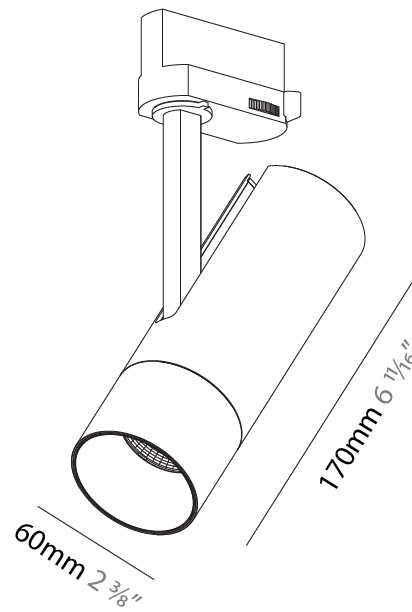

Aperture Sizes - Downlights: 2"
 Shape: Cylinder
 Diameter (mm): 60
 Diameter (in): 2 ³/₈"
 Height (mm): 170
 Height (in): 6 ¹¹/₁₆"
 Max. Overall Height (mm): 215
 Max. Overall Height (in): 8 ⁷/₁₆"
 Weight (kg): 0.572
 Weight (lbs): 1.26
 Fixture Finish: SSR / BKV / CWI / CRY / HAB / UFT / ITA / RUA / FTG / MYG / LOD / PUS / FRO / FUP / KIA / POP / BLS / SPG / MEY / GOH / CHC / COM / ABZ / JAG / OBR / MOS / ROR
 Fixture Material: Aluminum Die Cast

GENERAL

Series: Imagine
Subseries: Imagine 60
Partner: Prolicht
Division: Architectural
Installation: Track
Mounting Location: Ceiling
Light Distribution: Adjustable

PHYSICAL

Aperture Sizes - Downlights: 2"
Shape: Cylinder
Diameter (mm): 60
Diameter (in): 2 3/8
Height (mm): 170
Height (in): 6 11/16
Max. Overall Height (mm): 190
Max. Overall Height (in): 7 1/2
Weight (kg): 0.522
Weight (lbs): 1.15
Fixture Finish: SSR / BKV / CWI / CRY / HAB / UFT / ITA / RUA / FTG / MYG / LOD / PUS / FRO / FUP / KIA / POP / BLS / SPG / MEY / GOH / CHC / COM / ABZ / JAG / OBR / MOS / ROR
Holder Finish: BLK / WHI / SIL
Fixture Material: Aluminum Die Cast

OPTICAL

Optic: Lens Pack - No Lens / Linear Spread Lens / Honeycomb / Spread Lens
Beam Angle: 12

RATINGS AND CERTIFICATIONS

Certified By: Certified for North American Standards
IP rating: IP20

IMAGINE 60 TRACK