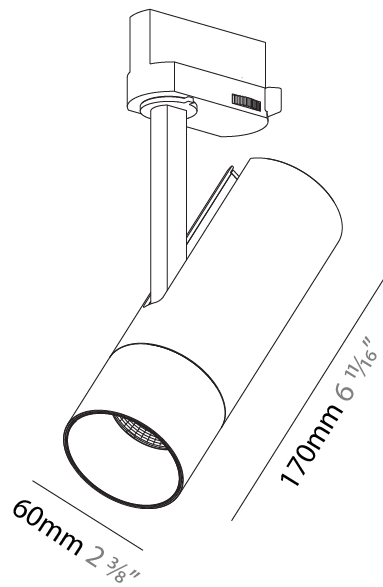

GENERAL

Series: Imagine
Subseries: Imagine 60
Partner: Prolicht
Division: Architectural
Installation: Track
Mounting Location: Ceiling
Light Distribution: Adjustable

PHYSICAL

Aperture Sizes - Downlights: 2"
Shape: Cylinder
Diameter (mm): 60
Diameter (in): 2 3/8
Height (mm): 170
Height (in): 6 11/16
Max. Overall Height (mm): 190
Max. Overall Height (in): 7 1/2
Weight (kg): 0.564
Weight (lbs): 1 1/4
Fixture Finish: SSR / BKV / CWI / CRY / HAB / UFT / ITA / RUA / FTG / MYG / LOD / PUS / FRO / FUP / KIA / POP / BLS / SPG / MEY / GOH / CHC / COM / ABZ / JAG / OBR / MOS / ROR
Fixture Material: Aluminum Die Cast

ELECTRICAL

Lamp Type: LED (Zhaga Standard)
Input Wattage (W): 15.5
Total Output Wattage (W): 14
Dimming: Tri-Mode (Non-Dimming and Phase Dimming (120Vac only) and 0-10V Dimming)
Driver Included: Yes
Driver Location: Integrated
Driver Type: Constant Current - Universal
Driver Class: Class 2
Input Voltage (V): 120 - 277
Constant Current (MA): 350

LED

Number of LEDs: 1
Color Temperature (°K): 2700 / 3000 / 3500 / 4000
Max. Delivered Lumen (lm): 930 / 960 / 1009 / 1030
CRI: >90 CRI
Lamp Life (hrs): 50000

OPTICAL

Reflector°: 16 / 32 / 46

RATINGS AND CERTIFICATIONS

Certified By: Certified for North American Standards
IP rating: IP20