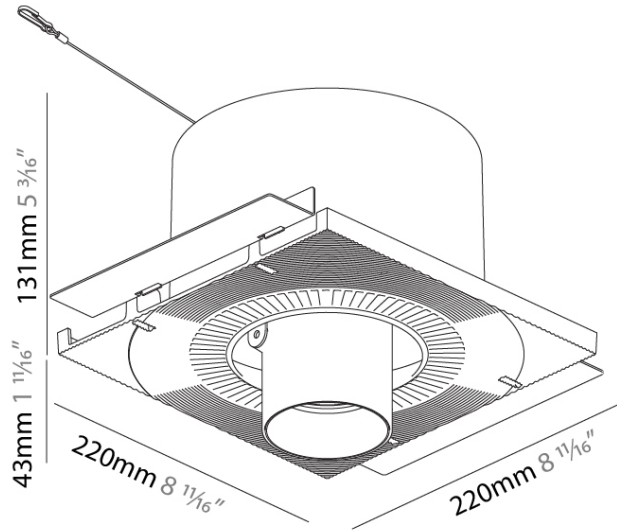

Fixture Material: Aluminum Die Cast
Cut-out Measurements: 225mm / 8 7/8" x 225mm / 8 7/8"
Upon Request: Unique Sizes

ELECTRICAL

Lamp Type: LED (Zhaga Standard)
Input Wattage (W): 19.3 + 2.6
Total Output Wattage (W): 16.5 + 2.2
Dimming: Tri-Mode (Non-Dimming and Phase Dimming (120Vac only) and 0-10V Dimming)
Driver Included: No
Driver Location: Remote
Driver Type: Constant Current & Constant Voltage - Universal
Driver Class: Class 2
Input Voltage (V): 120 - 277
Output Voltage (V): 24
Constant Current (mA): 500

LED

Number of LEDs: 2
Color Temperature (°K): 2700 / 3000 / 3500 / 4000
Max. Delivered Lumen (lm): 1515 / 1575 / 1673 / 1707
Nominal Lumen (lm): 2285 / 2375 / 2524 / 2575
CRI: >90 CRI
Lamp Life (hrs): 50000
Upon Request: Special Color Temperature

OPTICAL

Reflector: 12 / 16 / 32
Optic: Lens Pack - No Lens / Linear Spread Lens / Honeycomb / Spread Lens
Adjustability: Rotational 355°; Tilt 45°
Upon Request: Special Beam Angles

RATINGS AND CERTIFICATIONS

Available for international specifications by adding "INT" at the end of the existing Model #. For assistance on 'custom' specifications, contact zteam@zaneen.com.
In a constant effort to supply the best product, we reserve the right to change specifications or materials without notice. The most recent specification sheets are found at zaneen.com
IP rating: IP20