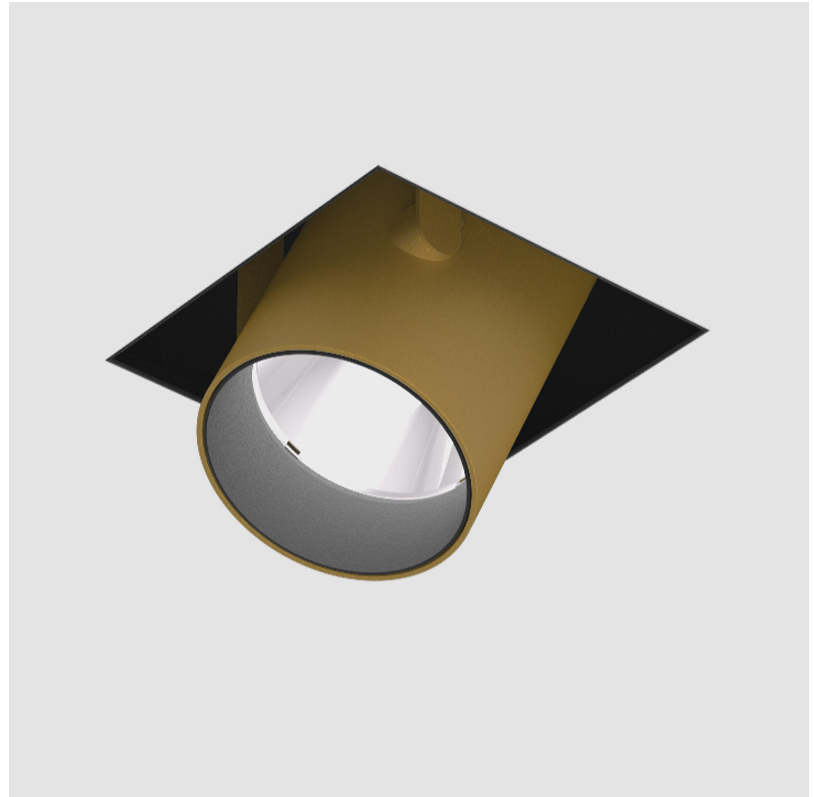

ELECTRICAL

Lamp Type: LED (Zhaga Standard)
Input Wattage (W): 23.1
Total Output Wattage (W): 18.7
Dimming: Tri-Mode (Non-Dimming and Phase Dimming (120Vac only) and 0-10V Dimming)
Driver Included: No
Driver Location: Recessed Housing
Driver Type: Constant Current - Universal
Driver Class: Class 2
Housing: See components
Input Voltage (V): 120 - 277
Constant Current (MA): 500

LED

Number of LEDs: 1
Color Temperature (°K): 2700 / 3000 / 3500 / 4000
Max. Delivered Lumen (lm): 1490 / 1530 / 1607 / 1640
CRI: >90 CRI
Lamp Life (hrs): 50000
Upon Request: Special Color Temperature

OPTICAL

Reflector: 20 / 40 / 60
Adjustability: Rotational 355°; Tilt 45°
Upon Request: Special Beam Angles

RATINGS AND CERTIFICATIONS

For international specifications by adding 'INT' at the end of the existing Model #. For assistance on 'custom' specifications, contact zteam@zaneen.com. In a constant effort to supply the best product, we reserve the right to change specifications or materials without notice. The most recent specification sheets are found at zaneen.com

145mm 5 11/16"	10 | 12 1/2 | 15 | 25mm 3/8" | 1/2" | 9/16" | 1"	225mm x 225mm 8 7/8" x 8 7/8"		355°		45°
A