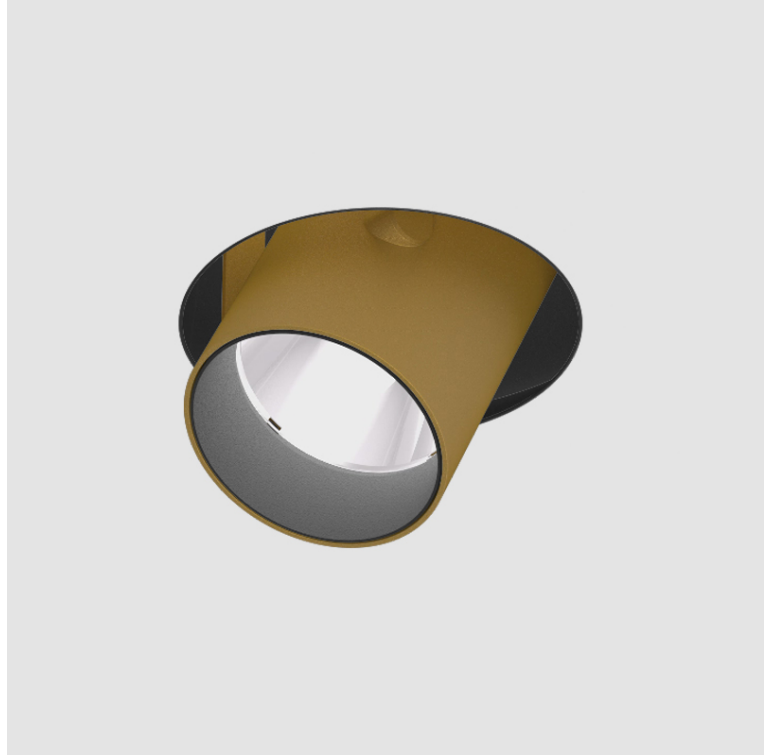

Fixture Material: Aluminum Die Cast
Cut-out Measurements: 225mm / 8 7/8" x 225mm / 8 7/8"
Upon Request: Unique Sizes

ELECTRICAL

Lamp Type: LED (Zhaga Standard)
Input Wattage (W): 19.3 + 2.6
Total Output Wattage (W): 16.5 + 2.2
Dimming: Tri-Mode (Non-Dimming and Phase Dimming (120Vac only) and 0-10V Dimming)
Driver Included: No
Driver Location: Remote
Driver Type: Constant Current & Constant Voltage - Universal
Driver Class: Class 2
Input Voltage (V): 120 - 277
Output Voltage (V): 24
Constant Current (mA): 500

LED

Number of LEDs: 2
Color Temperature (°K): 2700 / 3000 / 3500 / 4000
Max. Delivered Lumen (lm): 1515 / 1575 / 1673 / 1707
Nominal Lumen (lm): 2285 / 2375 / 2524 / 2575
CRI: >90 CRI
Lamp Life (hrs): 50000
Upon Request: Special Color Temperature

OPTICAL

Reflector: 12 / 16 / 32
Optic: Lens Pack - No Lens / Linear Spread Lens / Honeycomb / Spread Lens
Adjustability: Rotational 355°; Tilt 45°
Upon Request: Special Beam Angles

RATINGS AND CERTIFICATIONS

Available for international specifications by adding "INT" at the end of the existing Model #. For assistance on 'custom' specifications, contact zteam@zaneen.com.
In a constant effort to supply the best product, we reserve the right to change specifications or materials without notice. The most recent specification sheets are found at zaneen.com
IP rating: IP20