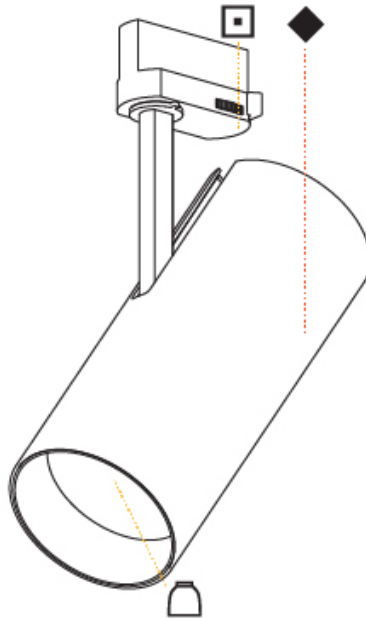

IMAGINE 90 TRACK

A3T045-

PROJECT	_____
TYPE	_____
SPECIFIER	_____
QUANTITY	_____
DATE	_____

A