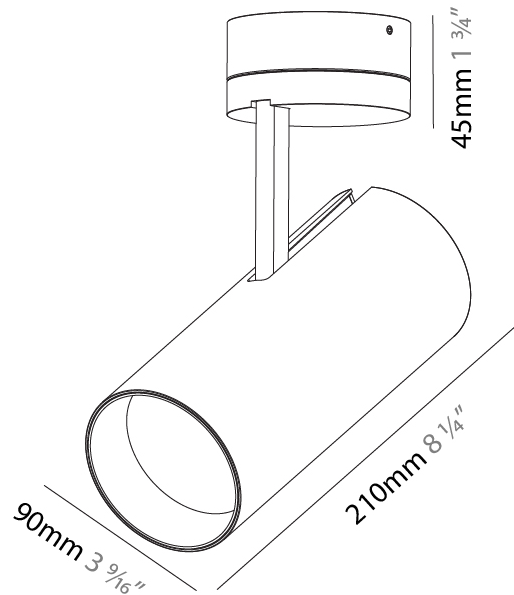

GENERAL

Series: Imagine
Subseries: Imagine 90
Brand: Prolicht
Division: Architectural
Mounting Type: Surface
Mounting Location: Ceiling
Subcategory: Spots

PHYSICAL

Shape: Cylinder
Diameter (mm): 90
Diameter (in): 3 5/16
Height (mm): 210
Height (in): 8 1/4
Max. Overall Height (mm): 255
Max. Overall Height (in): 10 1/16
Light Distribution: Adjustable / Direct
Weight (kg): 1.184
Weight (lbs): 2.60
Fixture Finish: SSR / BKV / CWI / CRY / HAB / UFT / ITA / RUA / FTG / MYG / LOD / PUS / FRO / FUP / KIA / POP / BLS / SPG / MEY / GOH / GUM / CHC / COM / ABZ / JAG / OBR / MOS / ROR
Fixture Material: Aluminum Die Cast

ELECTRICAL

Lamp Type: LED (Zhaga Standard)
Input Wattage (W): 28.6
Total Output Wattage (W): 26
Dimming: Tri-Mode (Non-Dimming and Phase Dimming (120Vac only) and 0-10V Dimming)
Driver Included: Yes
Driver Location: Integrated
Driver Type: Constant Current - Universal
Driver Class: Class 2
Input Voltage (V): 120 - 277
Constant Current (MA): 700

LED

Number of LEDs: 1
Color Temperature (°K): 2700 / 3000 / 3500 / 4000
Max. Delivered Lumen (lm): 2210 / 2270 / 2391 / 2440
CRI: >90 CRI
Lamp Life (hrs): 50000

OPTICAL

Reflector°: 18 / 26 / 40
Adjustability: Rotational 350°; Tilt 90°

RATINGS AND CERTIFICATIONS

Certified By: Certified for North American Standards
IP rating: IP20

PROJECT
TYPE
SPECIFIER
QUANTITY
DATE