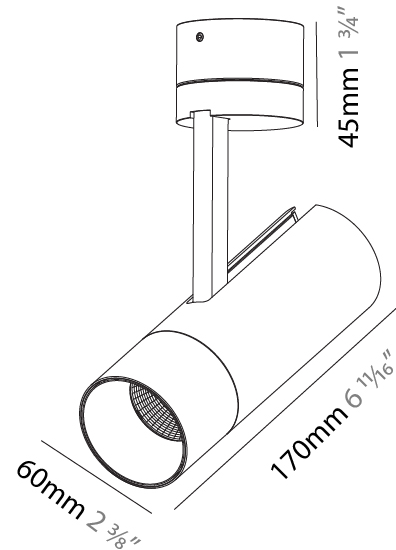

GENERAL

Series: Imagine
Subseries: Imagine 60
Brand: Prolicht
Division: Architectural
Mounting Type: Surface
Mounting Location: Ceiling
Subcategory: Spots

PHYSICAL

Shape: Cylinder
Diameter (mm): 60
Diameter (in): 2 ³/₈
Height (mm): 170
Height (in): 6 ¹¹/₁₆
Max. Overall Height (mm): 215
Max. Overall Height (in): 8 ⁷/₁₆
Light Distribution: Adjustable / Direct
Weight (kg): 0.604
Weight (lbs): 1.33
Fixture Finish: SSR / BKV / CWI / CRY / HAB / UFT / ITA / RUA / FTG / MYG / LOD / PUS / FRO / FUP / KIA / POP / BLS / SPG / MEY / GOH / GUM / CHC / COM / ABZ / JAG / OBR / MOS / ROR
Fixture Material: Aluminum Die Cast

ELECTRICAL

Lamp Type: LED (Zhaga Standard)
Input Wattage (W): 13
Total Output Wattage (W): 11.8
Dimming: Tri-Mode (Non-Dimming and Phase Dimming (120Vac only) and 0-10V Dimming)
Driver Included: Yes
Driver Location: Integrated
Driver Type: Constant Current - Universal
Driver Class: Class 2
Input Voltage (V): 120 - 277
Constant Current (MA): 500

LED

Number of LEDs: 1
Color Temperature (°K): 2700 / 3000 / 3500 / 4000
Max. Delivered Lumen (lm): 987 / 1023 / 1076 / 1098
Nominal Lumen (lm): 1304 / 1352 / 1421 / 1450
CRI: >90 CRI
Lamp Life (hrs): 50000

OPTICAL

Reflector°: 18 / 34 / 46
Optic°: Lens Pack - No Lens / Linear Spread Lens / Honeycomb / Spread Lens
Adjustability: Rotational 350°; Tilt 90°

RATINGS AND CERTIFICATIONS

Certified By: Certified for North American Standards
IP rating: IP20

PROJECT
TYPE
SPECIFIER
QUANTITY
DATE