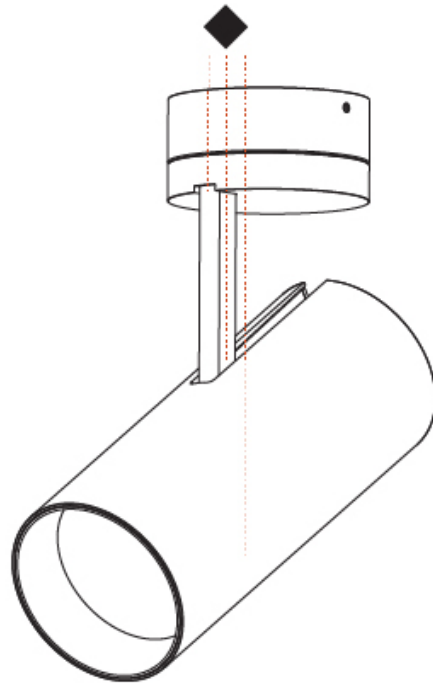

A3D115-

PROJECT

TYPE

SPECIFIER

QUANTITY

DATE

A