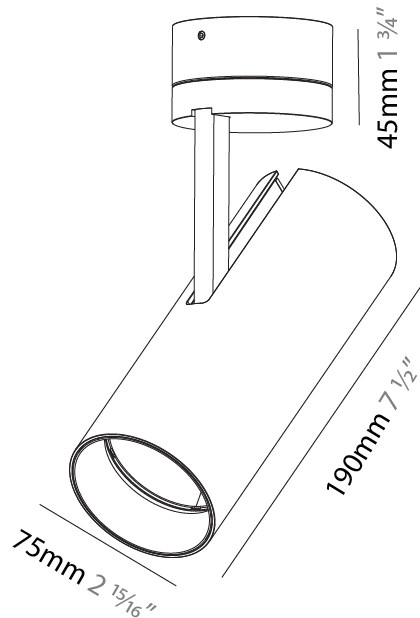

GENERAL

Series: Imagine
Subseries: Imagine 75
Brand: Prolicht
Division: Architectural
Mounting Type: Surface
Mounting Location: Ceiling
Subcategory: Spots

PHYSICAL

Shape: Cylinder
Diameter (mm): 75
Diameter (in): 2 ¹⁵/₁₆
Height (mm): 190
Height (in): 7 ¹/₂
Max. Overall Height (mm): 235
Max. Overall Height (in): 9 ¹/₄
Light Distribution: Adjustable / Direct
Weight (kg): 0.919
Weight (lbs): 2.02
Fixture Finish: SSR / BKV / CWI / CRY / HAB / UFT / ITA / RUA / FTG / MYG / LOD / PUS / FRO / FUP / KIA / POP / BLS / SPG / MEY / GOH / GUM / CHC / COM / ABZ / JAG / OBR / MOS / ROR
Fixture Material: Aluminum Die Cast

ELECTRICAL

Lamp Type: LED (Zhaga Standard)
Input Wattage (W): 13.2 / 16.5
Total Output Wattage (W): 12 / 15
Dimming: Tri-Mode (Non-Dimming and Phase Dimming (120Vac only) and 0-10V Dimming)
Driver Included: Yes
Driver Location: Integrated
Driver Type: Constant Current - Universal
Driver Class: Class 2
Input Voltage (V): 120 - 277
Constant Current (MA): 350

LED

Number of LEDs: 1
Color Temperature (°K): 2700 / 3000 / 3500 / 4000
Max. Delivered Lumen (lm): 870 / 970 / 1038 / 1060
CRI: >90 CRI
Lamp Life (hrs): 50000

OPTICAL

Reflector°: 10
Adjustability: Rotational 350°; Tilt 90°

RATINGS AND CERTIFICATIONS

Certified By: Certified for North American Standards
IP rating: IP20

PROJECT
TYPE
SPECIFIER
QUANTITY
DATE