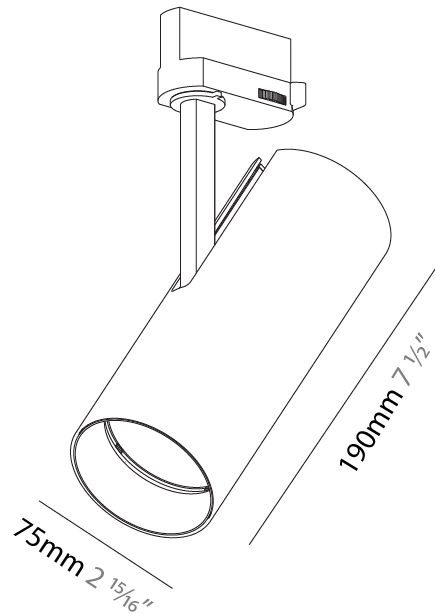

GENERAL

Series: Imagine
Subseries: Imagine 75
Brand: Prolicht
Division: Architectural
Mounting Type: Track
Mounting Location: Ceiling
Subcategory: Spots

PHYSICAL

Shape: Cylinder
Diameter (mm): 75
Diameter (in): 2 15/16
Height (mm): 190
Height (in): 7 1/2
Max. Overall Height (mm): 210
Max. Overall Height (in): 8 1/4
Light Distribution: Adjustable / Direct
Weight (kg): 0.768
Weight (lbs): 1.69
Fixture Finish: SSR / BKV / CWI / CRY / HAB / UFT / ITA / RUA / FTG / MYG / LOD / PUS / FRO / FUP / KIA / POP / BLS / SPG / MEY / GOH / GUM / CHC / COM / ABZ / JAG / OBR / MOS / ROR
Fixture Material: Aluminum Die Cast

ELECTRICAL

Lamp Type: LED (Zhaga Standard)
Input Wattage (W): 19
Total Output Wattage (W): 17.3
Dimming: Tri-Mode (Non-Dimming and Phase Dimming (120Vac only) and 0-10V Dimming)
Driver Included: Yes
Driver Location: Integrated
Driver Type: Constant Current - Universal
Driver Class: Class 2
Input Voltage (V): 120 - 277
Constant Current (MA): 500

LED

Number of LEDs: 1
Color Temperature (°K): 2700 / 3000 / 3500 / 4000
Max. Delivered Lumen (lm): 1432 / 1492 / 1555 / 1624
CRI: >90 CRI
Lamp Life (hrs): 50000

OPTICAL

Reflector: 16 / 32
Adjustability: Rotational 350°; Tilt 90°

RATINGS AND CERTIFICATIONS

Certified By: Certified for North American Standards
IP rating: IP20