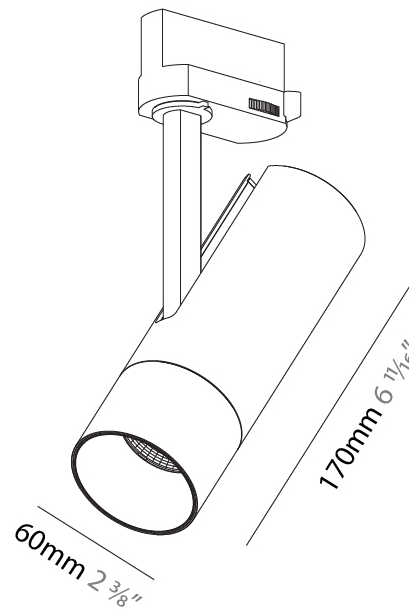

OPTICAL

Optic: Lens Pack - No Lens / Linear Spread Lens / Honeycomb / Spread Lens
 Beam Angle: 12

RATINGS AND CERTIFICATIONS

Certified By: Certified for North American Standards
 IP rating: IP20

PROJECT	
TYPE	
SPECIFIER	
QUANTITY	
DATE	