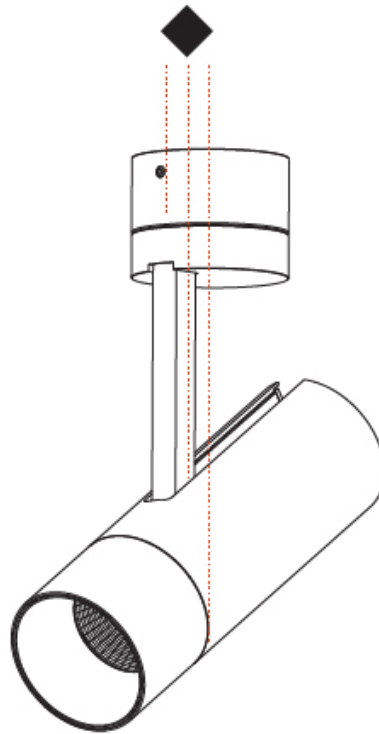

A3D111-

PROJECT

TYPE

SPECIFIER

QUANTITY

DATE