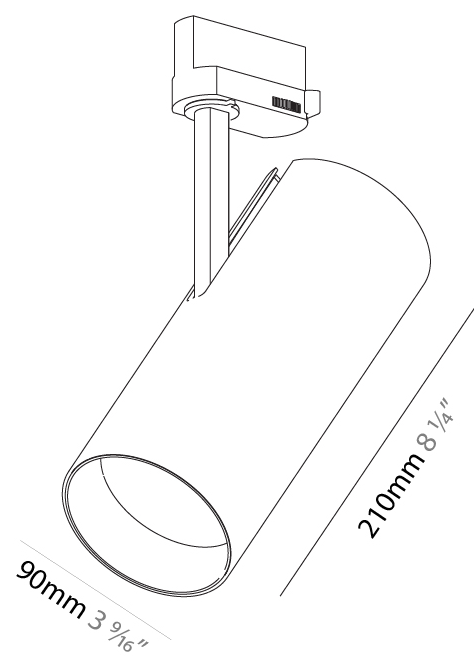

OPTICAL

Reflector°: 6
 Optic°: Lens Pack - No Lens / Linear Spread Lens / Honeycomb / Spread Lens
 Adjustability: Rotational 350°; Tilt 90°

RATINGS AND CERTIFICATIONS

Certified By: Certified for North American Standards
 IP rating: IP20