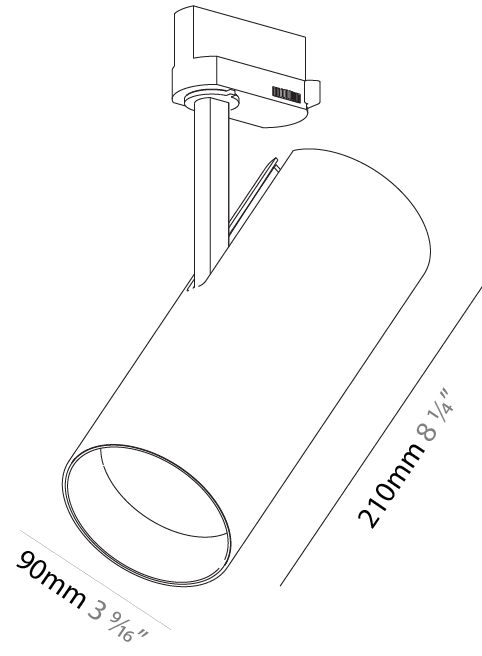

OPTICAL

Reflector°: 6
 Optic°: Lens Pack - No Lens / Linear Spread Lens / Honeycomb / Spread Lens
 Adjustability: Rotational 350°; Tilt 90°

RATINGS AND CERTIFICATIONS

Certified By: Certified for North American Standards
 IP rating: IP20