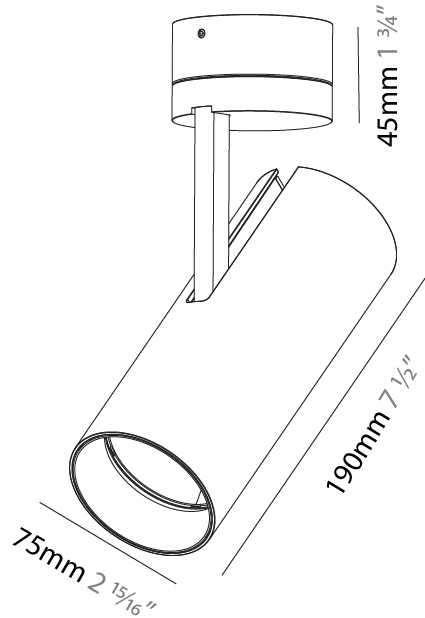

GENERAL

Series: Imagine
Subseries: Imagine 75
Brand: Prolicht
Division: Architectural
Mounting Type: Surface
Mounting Location: Ceiling
Subcategory: Spots

PHYSICAL

Shape: Cylinder
Diameter (mm): 75
Diameter (in): 2 ¹⁵/₁₆
Height (mm): 190
Height (in): 7 ¹/₂
Max. Overall Height (mm): 235
Max. Overall Height (in): 9 ¹/₄
Light Distribution: Adjustable / Direct
Weight (kg): 0.919
Weight (lbs): 2.02
Fixture Finish: SSR / BKV / CWI / CRY / HAB / UFT / ITA / RUA / FTG / MYG / LOD / PUS / FRO / FUP / KIA / POP / BLS / SPG / MEY / GOH / GUM / CHC / COM / ABZ / JAG / OBR / MOS / ROR
Fixture Material: Aluminum Die Cast

ELECTRICAL

Lamp Type: LED (Zhaga Standard)
Input Wattage (W): 13.2 / 16.5
Total Output Wattage (W): 12 / 15
Dimming: Tri-Mode (Non-Dimming and Phase Dimming (120Vac only) and 0-10V Dimming)
Driver Included: Yes
Driver Location: Integrated
Driver Type: Constant Current - Universal
Driver Class: Class 2
Input Voltage (V): 120 - 277
Constant Current (MA): 350

LED

Number of LEDs: 1
Color Temperature (°K): 2700 / 3000 / 3500 / 4000
Max. Delivered Lumen (lm): 870 / 970 / 1038 / 1060
CRI: >90 CRI
Lamp Life (hrs): 50000

OPTICAL

Reflector°: 10
Adjustability: Rotational 350°; Tilt 90°

RATINGS AND CERTIFICATIONS

Certified By: Certified for North American Standards
IP rating: IP20