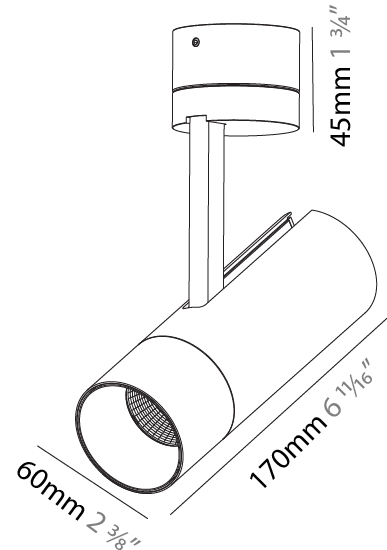

GENERAL

Series: Imagine
Subseries: Imagine 60
Brand: Prolicht
Division: Architectural
Mounting Type: Surface
Mounting Location: Ceiling
Subcategory: Spots

PHYSICAL

Shape: Cylinder
Diameter (mm): 60
Diameter (in): 2 ³/₈
Height (mm): 170
Height (in): 6 ¹¹/₁₆
Max. Overall Height (mm): 215
Max. Overall Height (in): 8 ⁷/₁₆
Light Distribution: Adjustable / Direct
Weight (kg): 0.572
Weight (lbs): 1.26
Fixture Finish: [SSR / BKV / CWI / CRY / HAB / UFT / ITA / RUA / FTG / MYG / LOD / PUS / FRO / FUP / KIA / POP / BLS / SPG / MEY / GOH / GUM / CHC / COM / ABZ / JAG / OBR / MOS / ROR](#)
Fixture Material: Aluminum Die Cast

ELECTRICAL

Lamp Type: LED (Zhaga Standard)
Input Wattage (W): 13.2 / 16.5
Total Output Wattage (W): 12 / 15
Dimming: [Tri-Mode (Non-Dimming and Phase Dimming (120Vac only) and 0-10V Dimming)](#)
Driver Included: Yes
Driver Location: Integrated
Driver Type: Constant Current - Universal
Driver Class: Class 2
Input Voltage (V): 120 - 277
Constant Current (MA): 350

LED

Number of LEDs: 1
Color Temperature (°K): [2700 / 3000 / 3500 / 4000](#)
Max. Delivered Lumen (lm): 520 / 580 / 627 / 640
CRI: >90 CRI
Lamp Life (hrs): 50000

OPTICAL

Reflector°: 10
Adjustability: Rotational 350°; Tilt 90°

RATINGS AND CERTIFICATIONS

Certified By: Certified for North American Standards
IP rating: IP20

PROJECT
TYPE
SPECIFIER
QUANTITY
DATE