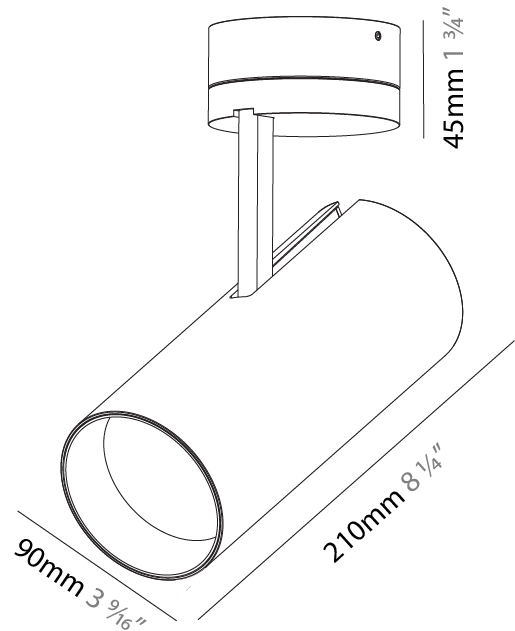

GENERAL

Series: Imagine
Subseries: Imagine 90
Brand: Prolicht
Division: Architectural
Mounting Type: Surface
Mounting Location: Ceiling
Subcategory: Spots

PHYSICAL

Shape: Round
Diameter (mm): 90
Diameter (in): 3 9/16
Height (mm): 210
Height (in): 8 1/4
Max. Overall Height (mm): 255
Max. Overall Height (in): 10 1/16
Light Distribution: Adjustable / Direct
Weight (kg): 1.184
Weight (lbs): 2.60
Fixture Finish: SSR / BKV / CWI / CRY / HAB / UFT / ITA / RUA / FTG / MYG / LOD / PUS / FRO / FUP / KIA / POP / BLS / SPG / MEY / GOH / GUM / CHC / COM / ABZ / JAG / OBR / MOS / ROR
Fixture Material: Aluminum Die Cast

ELECTRICAL

Lamp Type: LED (Zhaga Standard)
Input Wattage (W): 13.2 / 16.5
Total Output Wattage (W): 12 / 15
Dimming: Tri-Mode (Non-Dimming and Phase Dimming (120Vac only) and 0-10V Dimming)
Driver Included: Yes
Driver Location: Integrated
Driver Type: Constant Current - Universal
Driver Class: Class 2
Input Voltage (V): 120 - 277
Constant Current (MA): 350

LED

Number of LEDs: 1
Color Temperature (°K): 2700 / 3000 / 3500 / 4000
Max. Delivered Lumen (lm): 830 / 930 / 1009 / 1030
CRI: >90 CRI
Lamp Life (hrs): 50000

OPTICAL

Reflector°: 10
Adjustability: Rotational 350°; Tilt 90°

RATINGS AND CERTIFICATIONS

Certified By: Certified for North American Standards
IP rating: IP20

PROJECT
TYPE
SPECIFIER
QUANTITY
DATE