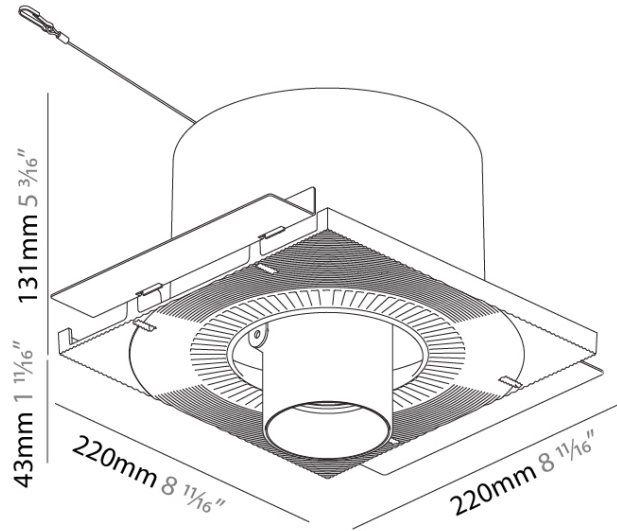

Fixture Material: Aluminum Die Cast
Cut-out Measurements: 225mm / 8 7/8" x 225mm / 8 7/8"
Upon Request: Unique Sizes

ELECTRICAL

Lamp Type: LED (Zhaga Standard)
Input Wattage (W): 19.3 + 2.6
Total Output Wattage (W): 16.5 + 2.2
Dimming: Tri-Mode (Non-Dimming and Phase Dimming (120Vac only) and 0-10V Dimming)
Driver Included: No
Driver Location: Remote
Driver Type: Constant Current & Constant Voltage - Universal
Driver Class: Class 2
Input Voltage (V): 120 - 277
Output Voltage (V): 24
Constant Current (mA): 500

LED

Number of LEDs: 2
Color Temperature (°K): 2700 / 3000 / 3500 / 4000
Max. Delivered Lumen (lm): 1515 / 1575 / 1673 / 1707
Nominal Lumen (lm): 2285 / 2375 / 2524 / 2575
CRI: >90 CRI
Lamp Life (hrs): 50000
Upon Request: Special Color Temperature

OPTICAL

Reflector: 12 / 16 / 32
Optic: Lens Pack - No Lens / Linear Spread Lens / Honeycomb / Spread Lens
Adjustability: Rotational 355°; Tilt 45°
Upon Request: Special Beam Angles

RATINGS AND CERTIFICATIONS

Available for international specifications by adding "INT" at the end of the existing Model #. For assistance on 'custom' specifications, contact zteam@zaneen.com.
In a constant effort to supply the best product, we reserve the right to change specifications or materials without notice. The most recent specification sheets are found at zaneen.com
IP rating: IP20