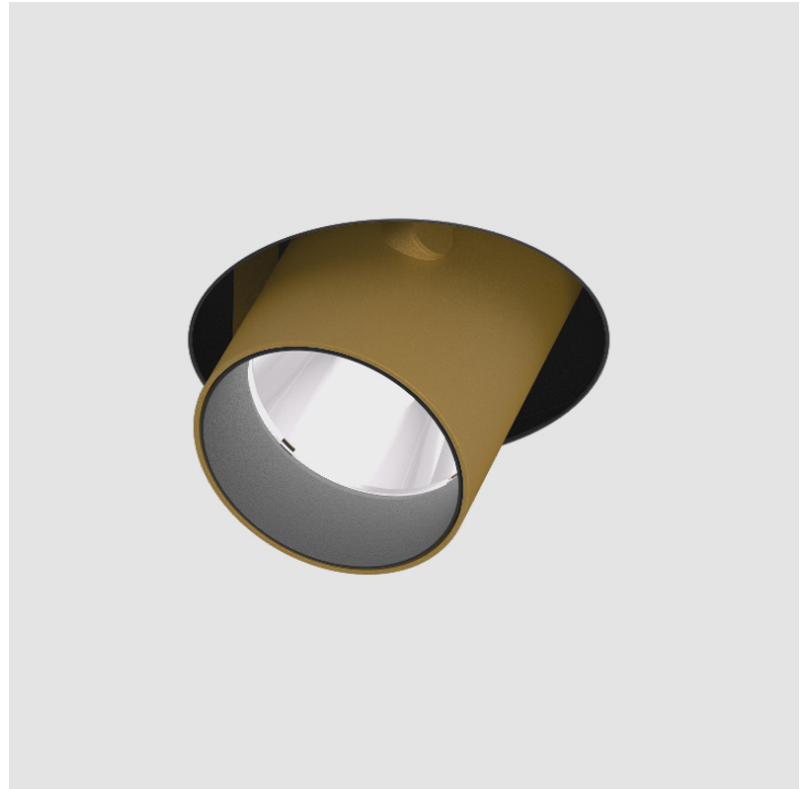

ELECTRICAL

Lamp Type: LED (Zhaga Standard)
Input Wattage (W): 20.9
Total Output Wattage (W): 18.7
Dimming: Tri-Mode (Non-Dimming and Phase Dimming (120Vac only) and 0-10V Dimming)
Driver Included: No
Driver Location: Recessed Housing
Driver Type: Constant Current - Universal
Driver Class: Class 2
Housing: See components
Input Voltage (V): 120 - 277
Constant Current (MA): 500

LED

Number of LEDs: 1
Color Temperature (°K): 2700 / 3000 / 3500 / 4000
Max. Delivered Lumen (lm): 1490 / 1530 / 1607 / 1640
CRI: >90 CRI
Lamp Life (hrs): 50000
Upon Request: Special Color Temperature

OPTICAL

Reflector: 16 / 32
Adjustability: Rotational 355°; Tilt 45°
Upon Request: Special Beam Angles

RATINGS AND CERTIFICATIONS

Available for international specifications by adding INT at the end of the existing Model #. For assistance on 'custom' specifications, contact zteam@zaneen.com. In a constant effort to supply the best product, we reserve the right to change specifications or materials without notice. The most recent specification sheets are found at zaneen.com
IP rating: IP20

145mm 5 11/16"
10 | 12 1/2 | 15 | 25mm 3/8" 1/2" 9/16" 1"
225mm x 225mm 8 7/8" x 8 7/8"
355°
45°

A