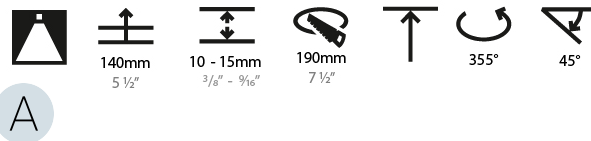

LED

Number of LEDs: 1
 Color Temperature (°K): 2700 / 3000 / 3500 / 4000
 Max. Delivered Lumen (lm): 1124 / 1210 / 1258 / 1284
 Nominal Lumen (lm): 1246 / 1342 / 1396 / 1424
 CRI: >90 CRI
 Lamp Life (hrs): 50000

OPTICAL

Reflector°: 12
 Optic°: Lens Pack - No Lens / Linear Spread Lens / Honeycomb / Spread Lens
 Adjustability: Rotational 355°; Tilt 45°

RATINGS AND CERTIFICATIONS

Certified By: Certified for North American Standards
 IP rating: IP20