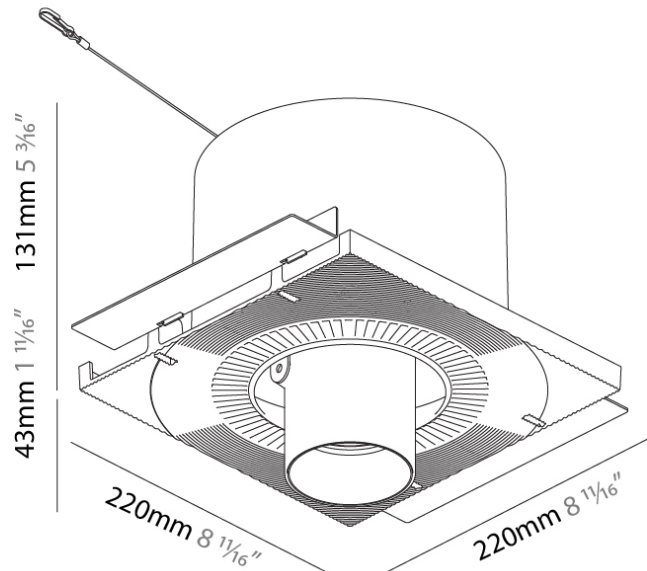

ELECTRICAL

Lamp Type: LED (Zhaga Standard)
Input Wattage (W): 20.9
Total Output Wattage (W): 18.7
Dimming: Tri-Mode (Non-Dimming and Phase Dimming (120Vac only) and 0-10V Dimming)
Driver Included: No
Driver Location: Recessed Housing
Driver Type: Constant Current - Universal
Driver Class: Class 2
Housing: See components
Input Voltage (V): 120 - 277
Constant Current (MA): 500

LED

Number of LEDs: 1
Color Temperature (°K): 2700 / 3000 / 3500 / 4000
Max. Delivered Lumen (lm): 1490 / 1530 / 1607 / 1640
CRI: >90 CRI
Lamp Life (hrs): 50000
Upon Request: Special Color Temperature

OPTICAL

Reflector: 16 / 32
Adjustability: Rotational 355°; Tilt 45°
Upon Request: Special Beam Angles

RATINGS AND CERTIFICATIONS

Available for international specifications by adding INT at the end of the existing Model #. For assistance on 'custom' specifications, contact zteam@zaneen.com. In a constant effort to supply the best product, we reserve the right to change specifications or materials without notice. The most recent specification sheets are found at zaneen.com
IP rating: IP20

145mm 5 11/16"
10 | 12 1/2 | 15 | 25mm 3/8" 1/2" 9/16" 1"
225mm x 225mm 8 7/8" x 8 7/8"
355°
45°

A