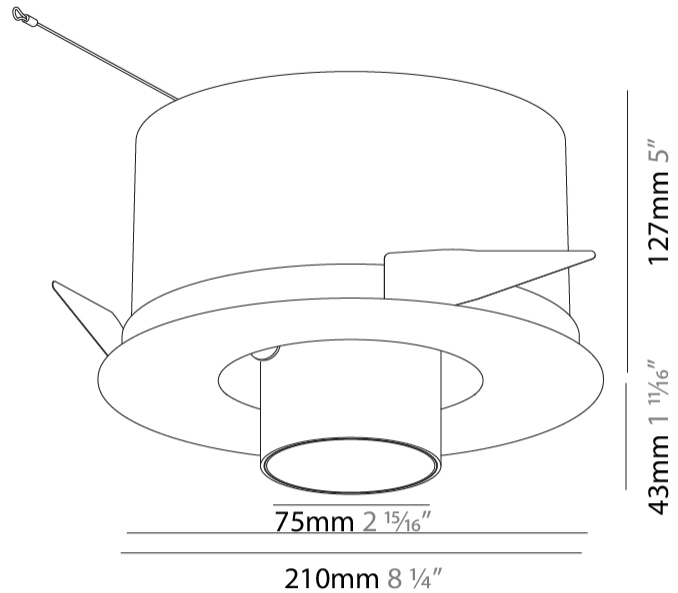

GENERAL

Series: Imagine
 Subseries: Imagine Round
 Brand: Prolicht
 Division: Architectural
 Mounting Type: Recessed
 Mounting Location: Ceiling
 Subcategory: Spots

PHYSICAL

Shape: Round
 Diameter (mm): 210
 Diameter (in): 8 1/4
 Height (mm): 170
 Height (in): 6 11/16
 Ceiling Thickness (mm): 10 / 12.5 / 15
 Ceiling Thickness (in): 3/8 or 1/2 or 9/16
 Min. Recessing Depth (mm): 140
 Min. Recessing Depth (in): 5 1/2
 Light Distribution: Adjustable / Indirect
 Weight (kg): 1.4
 Weight (lbs): 3.09
 Fixture Finish: SSR / BKV / CWI / CRY / HAB / UFT / ITA / RUA / FTG / MYG / LOD / PUS / FRO / FUP / KIA / POP / BLS / SPG / MEY / GOH / GUM / CHC / COM / ABZ / JAG / OBR / MOS / ROR
 Fixture Material: Aluminum Die Cast
 Cut-out Measurements: D. - 195mm / 7 11/16"

OPTICAL

Reflector°: 16 / 32
 Optic°: Lens Pack - No Lens / Linear Spread Lens / Honeycomb / Spread Lens
 Adjustability: Rotational 355°; Tilt 45°

RATINGS AND CERTIFICATIONS

Certified By: Certified for North American Standards
 IP rating: IP20