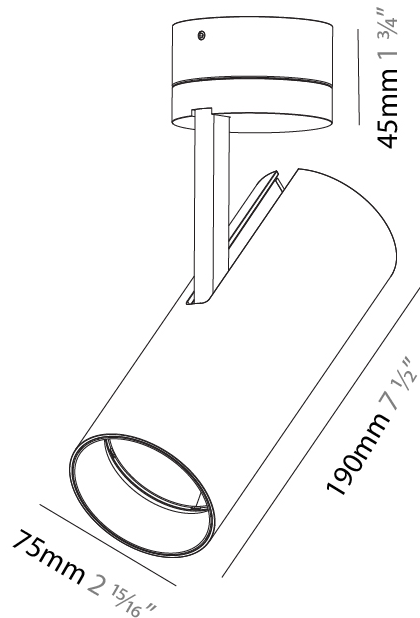

GENERAL

Series: Imagine
Subseries: Imagine 75
Partner: Prolicht
Division: Architectural
Installation: Surface
Product Type: Spots
Mounting Location: Ceiling
Light Distribution: Adjustable

PHYSICAL

Aperture Sizes - Downlights: 2"
Shape: Cylinder
Diameter (mm): 75
Diameter (in): 2 15/16
Height (mm): 190
Height (in): 7 1/2
Max. Overall Height (mm): 235
Max. Overall Height (in): 9 1/4
Weight (kg): 0.919
Weight (lbs): 2.02
Fixture Finish: SSR / BKV / CWI / CRY / HAB / UFT / ITA / RUA / FTG / MYG / LOD / PUS / FRO / FUP / KIA / POP / BLS / SPG / MEY / GOH / CHC / COM / ABZ / JAG / OBR / MOS / ROR
Fixture Material: Aluminum Die Cast

ELECTRICAL

Lamp Type: LED (Zhaga Standard)
Input Wattage (W): 13.2 / 16.5
Total Output Wattage (W): 12 / 15
Dimming: Tri-Mode (Non-Dimming and Phase Dimming (120Vac only) and 0-10V Dimming)
Driver Included: Yes
Driver Location: Integrated
Driver Type: Constant Current - Universal
Driver Class: Class 2
Input Voltage (V): 120 - 277
Constant Current (MA): 350

LED

Number of LEDs: 1
Color Temperature (°K): 2700 / 3000 / 3500 / 4000
Max. Delivered Lumen (lm): 870 / 970 / 1038 / 1060
CRI: >90 CRI
Lamp Life (hrs): 50000

OPTICAL

Reflector°: 12
Adjustability: Rotational 350°; Tilt 90°

RATINGS AND CERTIFICATIONS

Certified By: Certified for North American Standards
IP rating: IP20