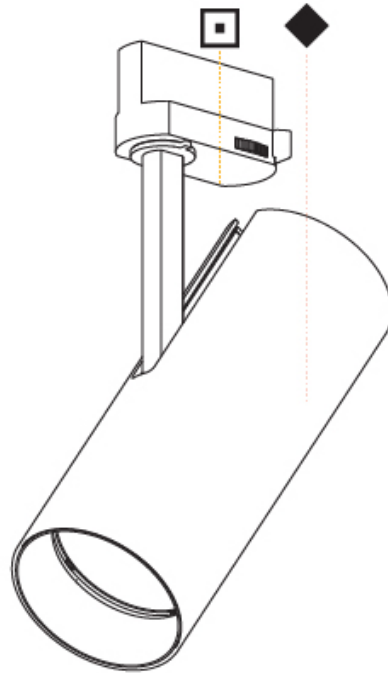

IMAGINE 75 TRACK

A3T042-

PROJECT	_____
TYPE	_____
SPECIFIER	_____
QUANTITY	_____
DATE	_____