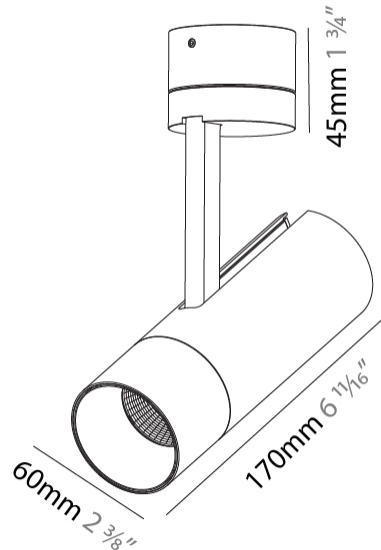

GENERAL

Series: Imagine
Subseries: Imagine 60
Partner: Prolicht
Division: Architectural
Installation: Surface
Product Type: Spots
Mounting Location: Ceiling
Light Distribution: Adjustable

PHYSICAL

Aperture Sizes - Downlights: 2"
Shape: Cylinder
Diameter (mm): 60
Diameter (in): 2 ³/₈
Height (mm): 170
Height (in): 6 ¹¹/₁₆
Max. Overall Height (mm): 215
Max. Overall Height (in): 8 ⁷/₁₆
Weight (kg): 0.572
Weight (lbs): 1.26
Fixture Finish: SSR / BKV / CWI / CRY / HAB / UFT / ITA / RUA / FTG / MYG / LOD / PUS / FRO / FUP / KIA / POP / BLS / SPG / MEY / GOH / CHC / COM / ABZ / JAG / OBR / MOS / ROR
Fixture Material: Aluminum Die Cast

ELECTRICAL

Lamp Type: LED (Zhaga Standard)
Input Wattage (W): 13.2 / 16.5
Total Output Wattage (W): 12 / 15
Dimming: Tri-Mode (Non-Dimming and Phase Dimming (120Vac only) and 0-10V Dimming)
Driver Included: Yes
Driver Location: Integrated
Driver Type: Constant Current - Universal
Driver Class: Class 2
Input Voltage (V): 120 - 277
Constant Current (MA): 350

LED

Number of LEDs: 1
Color Temperature (°K): 2700 / 3000 / 3500 / 4000
Max. Delivered Lumen (lm): 520 / 580 / 627 / 640
CRI: >90 CRI
Lamp Life (hrs): 50000

OPTICAL

Reflector°: 12
Adjustability: Rotational 350°; Tilt 90°

RATINGS AND CERTIFICATIONS

Certified By: Certified for North American Standards
IP rating: IP20