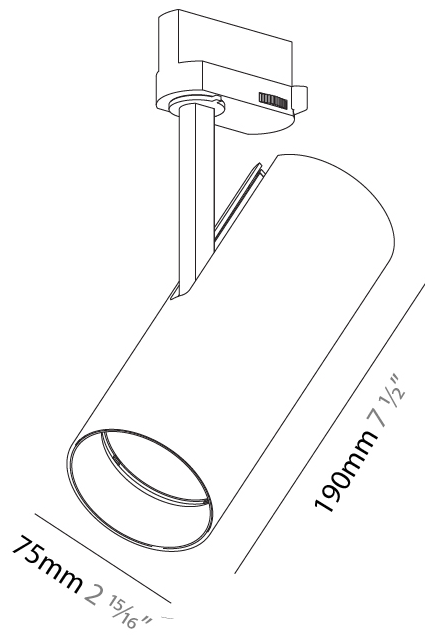

GENERAL

Series: Imagine
Subseries: Imagine 75
Partner: Prolicht
Division: Architectural
Installation: Track
Mounting Location: Ceiling
Light Distribution: Adjustable

PHYSICAL

Aperture Sizes - Downlights: 2"
Shape: Cylinder
Diameter (mm): 75
Diameter (in): 2 ¹⁵/₁₆
Height (mm): 190
Height (in): 7 ¹/₂
Max. Overall Height (mm): 210
Max. Overall Height (in): 8 ¹/₄
Weight (kg): 0.716
Weight (lbs): 1.58
Fixture Finish: SSR / BKV / CWI / CRY / HAB / UFT / ITA / RUA / FTG / MYG / LOD / PUS / FRO / FUP / KIA / POP / BLS / SPG / MEY / GOH / CHC / COM / ABZ / JAG / OBR / MOS / ROR
Holder Finish: BLK / WHI / SIL
Fixture Material: Aluminum Die Cast

ELECTRICAL

Lamp Type: LED (Zhaga Standard)
Input Wattage (W): 14
Total Output Wattage (W): 12.8
Dimming: Tri-Mode (Non-Dimming and Phase Dimming (120Vac only) and 0-10V Dimming)
Driver Included: Yes
Driver Location: Integrated
Driver Type: Constant Current - Universal
Driver Class: Class 2
Input Voltage (V): 120 - 277
Constant Current (MA): 350

LED

Number of LEDs: 1
Color Temperature (°K): 2700 / 3000 / 3500 / 4000
Max. Delivered Lumen (lm): 1124 / 1210 / 1258 / 1284
Nominal Lumen (lm): 1246 / 1342 / 1396 / 1424
CRI: >90 CRI
Lamp Life (hrs): 50000

OPTICAL

Reflector: 12
Optic: Lens Pack - No Lens / Linear Spread Lens / Honeycomb / Spread Lens
Adjustability: Rotational 350°; Tilt 90°

RATINGS AND CERTIFICATIONS

Certified By: Certified for North American Standards
IP rating: IP20