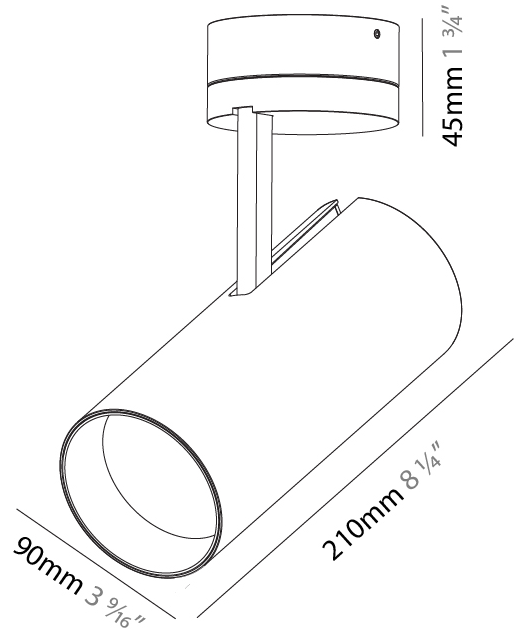

GENERAL

Series: Imagine
Subseries: Imagine 90
Partner: Prolicht
Division: Architectural
Installation: Surface
Product Type: Spots
Mounting Location: Ceiling
Light Distribution: Adjustable

PHYSICAL

Aperture Sizes - Downlights: 3"
Shape: Round
Diameter (mm): 90
Diameter (in): 3 ⁹/₁₆
Height (mm): 210
Height (in): 8 ¹/₄
Max. Overall Height (mm): 255
Max. Overall Height (in): 10 ¹/₁₆
Weight (kg): 1.184
Weight (lbs): 2.60
Fixture Finish: SSR / BKV / CWI / CRY / HAB / UFT / ITA / RUA / FTG / MYG / LOD / PUS / FRO / FUP / KIA / POP / BLS / SPG / MEY / GOH / CHC / COM / ABZ / JAG / OBR / MOS / ROR
Fixture Material: Aluminum Die Cast

ELECTRICAL

Lamp Type: LED (Zhaga Standard)
Input Wattage (W): 13.2 / 16.5
Total Output Wattage (W): 12 / 15
Dimming: Tri-Mode (Non-Dimming and Phase Dimming (120Vac only) and 0-10V Dimming)
Driver Included: Yes
Driver Location: Integrated
Driver Type: Constant Current - Universal
Driver Class: Class 2
Input Voltage (V): 120 - 277
Constant Current (MA): 350

LED

Number of LEDs: 1
Color Temperature (°K): 2700 / 3000 / 3500 / 4000
Max. Delivered Lumen (lm): 830 / 930 / 1009 / 1030
CRI: >90 CRI
Lamp Life (hrs): 50000

OPTICAL

Reflector°: 10
Adjustability: Rotational 350°; Tilt 90°

RATINGS AND CERTIFICATIONS

Certified By: Certified for North American Standards
IP rating: IP20