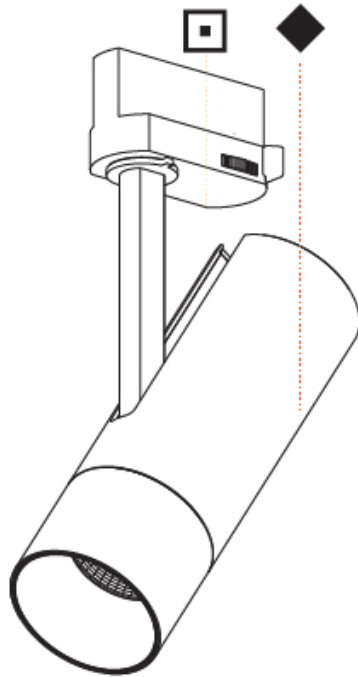

IMAGINE 60 TRACK

A3T010-

PROJECT	_____
TYPE	_____
SPECIFIER	_____
QUANTITY	_____
DATE	_____

A