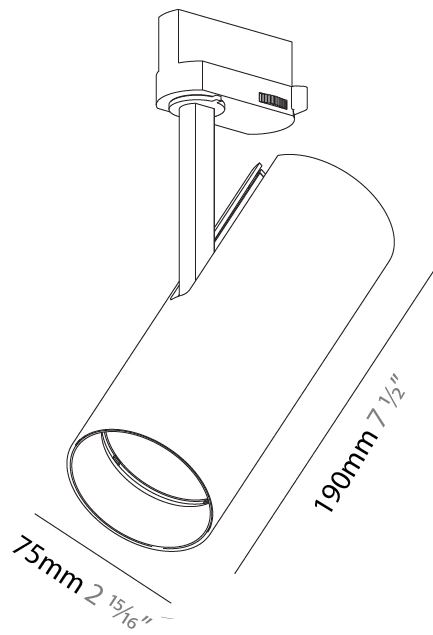

GENERAL

Series: Imagine
Subseries: Imagine 75
Partner: Prolicht
Division: Architectural
Installation: Track
Mounting Location: Ceiling
Light Distribution: Adjustable

PHYSICAL

Aperture Sizes - Downlights: 2"
Shape: Cylinder
Diameter (mm): 75
Diameter (in): 2 15/16
Height (mm): 190
Height (in): 7 1/2
Max. Overall Height (mm): 210
Max. Overall Height (in): 8 1/4
Weight (kg): 0.716
Weight (lbs): 1.58
Fixture Finish: SSR / BKV / CWI / CRY / HAB / UFT / ITA / RUA / FTG / MYG / LOD / PUS / FRO / FUP / KIA / POP / BLS / SPG / MEY / GOH / CHC / COM / ABZ / JAG / OBR / MOS / ROR
Holder Finish: BLK / WHI / SIL
Fixture Material: Aluminum Die Cast

ELECTRICAL

Lamp Type: LED (Zhaga Standard)
Input Wattage (W): 14
Total Output Wattage (W): 12.8
Dimming: Tri-Mode (Non-Dimming and Phase Dimming (120Vac only) and 0-10V Dimming)
Driver Included: Yes
Driver Location: Integrated
Driver Type: Constant Current - Universal
Driver Class: Class 2
Input Voltage (V): 120 - 277
Constant Current (MA): 350

LED

Number of LEDs: 1
Color Temperature (°K): 2700 / 3000 / 3500 / 4000
Max. Delivered Lumen (lm): 1124 / 1210 / 1258 / 1284
Nominal Lumen (lm): 1246 / 1342 / 1396 / 1424
CRI: >90 CRI
Lamp Life (hrs): 50000

OPTICAL

Reflector: 12
Optic: Lens Pack - No Lens / Linear Spread Lens / Honeycomb / Spread Lens
Adjustability: Rotational 350°; Tilt 90°

RATINGS AND CERTIFICATIONS

Certified By: Certified for North American Standards
IP rating: IP20