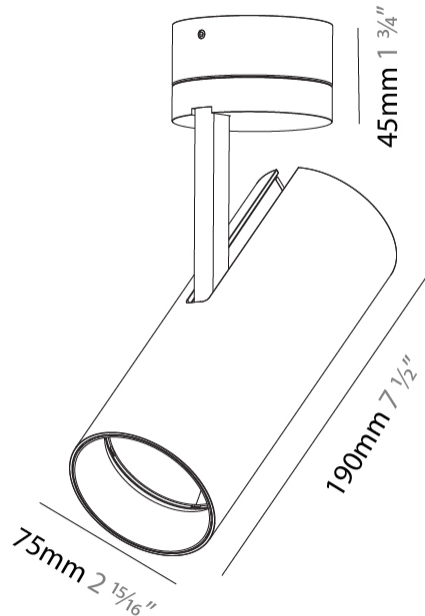

GENERAL

Series: Imagine
Subseries: Imagine 75
Partner: Prolicht
Division: Architectural
Installation: Surface
Product Type: Spots
Mounting Location: Ceiling
Light Distribution: Adjustable

PHYSICAL

Aperture Sizes - Downlights: 2"
Shape: Cylinder
Diameter (mm): 75
Diameter (in): 2 15/16
Height (mm): 190
Height (in): 7 1/2
Max. Overall Height (mm): 235
Max. Overall Height (in): 9 1/4
Weight (kg): 0.919
Weight (lbs): 2.02
Fixture Finish: SSR / BKV / CWI / CRY / HAB / UFT / ITA / RUA / FTG / MYG / LOD / PUS / FRO / FUP / KIA / POP / BLS / SPG / MEY / GOH / CHC / COM / ABZ / JAG / OBR / MOS / ROR
Fixture Material: Aluminum Die Cast

ELECTRICAL

Lamp Type: LED (Zhaga Standard)
Input Wattage (W): 13.2 / 16.5
Total Output Wattage (W): 12 / 15
Dimming: Tri-Mode (Non-Dimming and Phase Dimming (120Vac only) and 0-10V Dimming)
Driver Included: Yes
Driver Location: Integrated
Driver Type: Constant Current - Universal
Driver Class: Class 2
Input Voltage (V): 120 - 277
Constant Current (MA): 350

LED

Number of LEDs: 1
Color Temperature (°K): 2700 / 3000 / 3500 / 4000
Max. Delivered Lumen (lm): 870 / 970 / 1038 / 1060
CRI: >90 CRI
Lamp Life (hrs): 50000

OPTICAL

Reflector°: 12
Adjustability: Rotational 350°; Tilt 90°

RATINGS AND CERTIFICATIONS

Certified By: Certified for North American Standards
IP rating: IP20