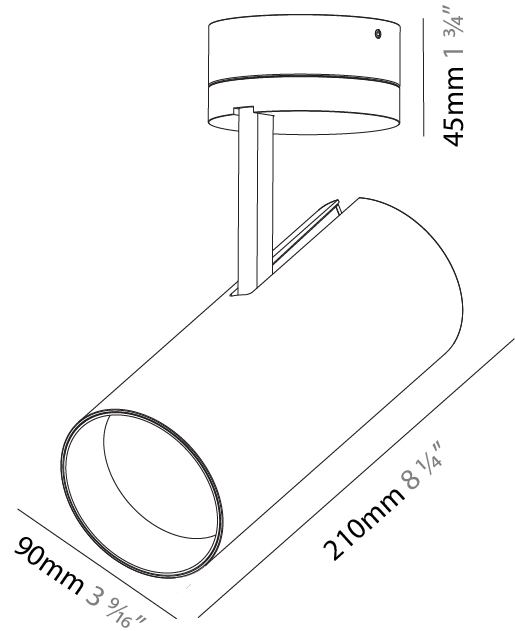

GENERAL

Series: Imagine
Subseries: Imagine 90
Partner: Prolicht
Division: Architectural
Installation: Surface
Product Type: Spots
Mounting Location: Ceiling
Light Distribution: Adjustable

PHYSICAL

Aperture Sizes - Downlights: 3"
Shape: Round
Diameter (mm): 90
Diameter (in): 3 9/16
Height (mm): 210
Height (in): 8 1/4
Max. Overall Height (mm): 255
Max. Overall Height (in): 10 1/16
Weight (kg): 1.184
Weight (lbs): 2.60
Fixture Finish: SSR / BKV / CWI / CRY / HAB / UFT / ITA / RUA / FTG / MYG / LOD / PUS / FRO / FUP / KIA / POP / BLS / SPG / MEY / GOH / CHC / COM / ABZ / JAG / OBR / MOS / ROR
Fixture Material: Aluminum Die Cast

ELECTRICAL

Lamp Type: LED (Zhaga Standard)
Input Wattage (W): 13.2 / 16.5
Total Output Wattage (W): 12 / 15
Dimming: Tri-Mode (Non-Dimming and Phase Dimming (120Vac only) and 0-10V Dimming)
Driver Included: Yes
Driver Location: Integrated
Driver Type: Constant Current - Universal
Driver Class: Class 2
Input Voltage (V): 120 - 277
Constant Current (MA): 350

LED

Number of LEDs: 1
Color Temperature (°K): 2700 / 3000 / 3500 / 4000
Max. Delivered Lumen (lm): 830 / 930 / 1009 / 1030
CRI: >90 CRI
Lamp Life (hrs): 50000

OPTICAL

Reflector°: 10
Adjustability: Rotational 350°; Tilt 90°

RATINGS AND CERTIFICATIONS

Certified By: Certified for North American Standards
IP rating: IP20