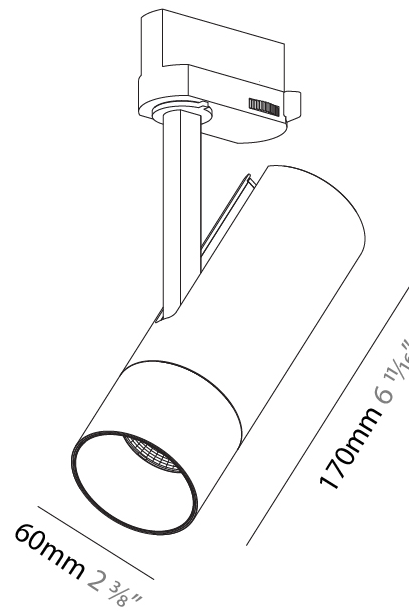

GENERAL

Series: Imagine
Subseries: Imagine 60
Brand: Prolicht
Division: Architectural
Mounting Type: Track
Mounting Location: Ceiling

PHYSICAL

Shape: Cylinder
Diameter (mm): 60
Diameter (in): 2 ³/₈
Height (mm): 170
Height (in): 6 ¹¹/₁₆
Max. Overall Height (mm): 190
Max. Overall Height (in): 7 ¹/₂
Light Distribution: Adjustable / Direct
Weight (kg): 0.522
Weight (lbs): 1.15
Fixture Finish: SSR / BKV / CWI / CRY / HAB / UFT / ITA / RUA / FTG / MYG / LOD / PUS / FRO / FUP / KIA / POP / BLS / SPG / MEY / GOH / GUM / CHC / COM / ABZ / JAG / OBR / MOS / ROR
Holder Finish: BLK / WHI / SIL
Fixture Material: Aluminum Die Cast

ELECTRICAL

Lamp Type: LED (Zhaga Standard)
Input Wattage (W): 14
Total Output Wattage (W): 13.8
Dimming: Tri-Mode (Non-Dimming and Phase Dimming (120Vac only) and 0-10V Dimming)
Driver Included: Yes
Driver Location: Integrated
Driver Type: Constant Current - Universal
Driver Class: Class 2
Input Voltage (V): 120 - 277
Constant Current (MA): 350

LED

Number of LEDs: 1
Color Temperature (°K): 2700 / 3000 / 3500 / 4000
Max. Delivered Lumen (lm): 776 / 836 / 869 / 887
Nominal Lumen (lm): 1276 / 1342 / 1395 / 1424
CRI: >90 CRI
Lamp Life (hrs): 50000

OPTICAL

Optic°: Lens Pack - No Lens / Linear Spread Lens / Honeycomb / Spread Lens
Beam Angle: 12

RATINGS AND CERTIFICATIONS

Certified By: Certified for North American Standards
IP rating: IP20

PROJECT
TYPE
SPECIFIER
QUANTITY
DATE