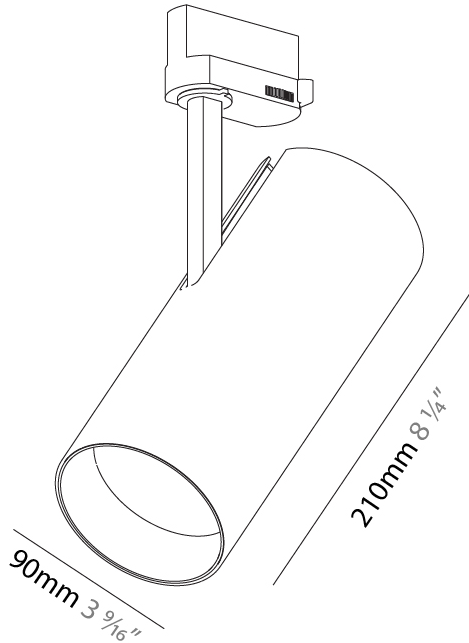

GENERAL

Series: Imagine
Subseries: Imagine 90
Brand: Prolicht
Division: Architectural
Mounting Type: Track
Mounting Location: Ceiling

PHYSICAL

Shape: Cylinder
Diameter (mm): 90
Diameter (in): 3 9/16
Height (mm): 210
Height (in): 8 1/4
Max. Overall Height (mm): 230
Max. Overall Height (in): 9 1/16
Light Distribution: Adjustable / Direct
Weight (kg): 0.886
Weight (lbs): 1.95
Fixture Finish: SSR / BKV / CWI / CRY / HAB / UFT / ITA / RUA / FTG / MYG / LOD / PUS / FRO / FUP / KIA / POP / BLS / SPG / MEY / GOH / GUM / CHC / COM / ABZ / JAG / OBR / MOS / ROR
Fixture Material: Aluminum Die Cast

ELECTRICAL

Lamp Type: LED (Zhaga Standard)
Input Wattage (W): 28
Total Output Wattage (W): 26
Dimming: Tri-Mode (Non-Dimming and Phase Dimming (120Vac only) and 0-10V Dimming)
Driver Included: Yes
Driver Location: Integrated
Driver Type: Constant Current - Universal
Driver Class: Class 2
Input Voltage (V): 120 - 277
Constant Current (MA): 700

LED

Number of LEDs: 1
Color Temperature (°K): 2700 / 3000 / 3500 / 4000
Max. Delivered Lumen (lm): 1917 / 1995 / 2114 / 2157
Nominal Lumen (lm): 2909 / 3028 / 3208 / 3273
CRI: >90 CRI
Lamp Life (hrs): 50000

OPTICAL

Reflector°: 6 / 14 / 32

RATINGS AND CERTIFICATIONS

Certified By: Certified for North American Standards
IP rating: IP20