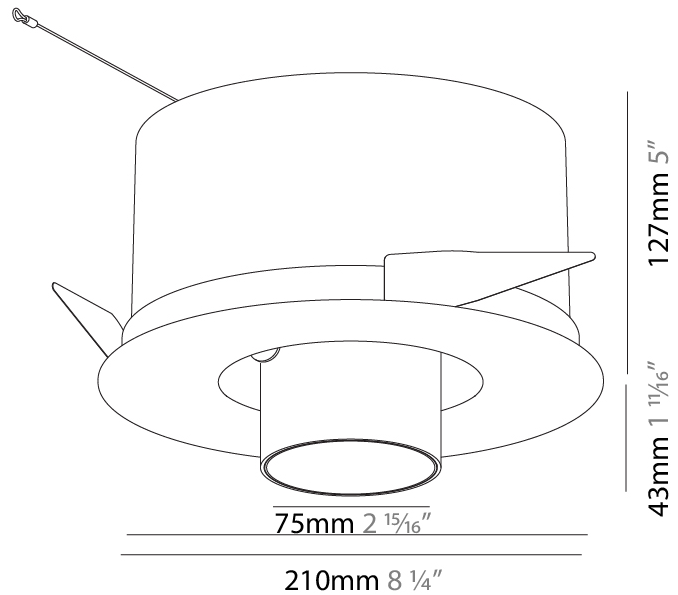

PHYSICAL

Shape: Round
Diameter (mm): 210
Diameter (in): 8 1/4
Height (mm): 170
Height (in): 6 11/16
Ceiling Thickness (mm): 10 / 12.5 / 15
Ceiling Thickness (in): 3/8 or 1/2 or 9/16
Min. Recessing Depth (mm): 140
Min. Recessing Depth (in): 5 1/2
Light Distribution: Adjustable / Indirect
Weight (kg): 1.4
Weight (lbs): 3.09
Fixture Finish: SSR / BKV / CWI / CRY / HAB / UFT / ITA / RUA / FTG / MYG / LOD / PUS / FRO / FUP / KIA / POP / BLS / SPG / MEY / GOH / GUM / CHC / COM / ABZ / JAG / OBR / MOS / ROR
Fixture Material: Aluminum Die Cast
Cut-out Measurements: D. - 190mm / 7 1/2"

ELECTRICAL

Lamp Type: LED (Zhaga Standard)
Input Wattage (W): 14
Total Output Wattage (W): 12
Dimming: Tri-Mode (Non-Dimming and Phase Dimming (120Vac only) and 0-10V Dimming)
Driver Included: No
Driver Location: Recessed Housing
Driver Type: Constant Current - Universal
Housing: See components
Input Voltage (V): 120 - 277
Constant Current (MA): 350

LED

Number of LEDs: 1
Color Temperature (°K): 2700 / 3000 / 3500 / 4000
Max. Delivered Lumen (lm): 1124 / 1210 / 1258 / 1284
Nominal Lumen (lm): 1246 / 1342 / 1396 / 1424
CRI: >90 CRI
Lamp Life (hrs): 50000

OPTICAL

Reflector°: 12
Optic°: Lens Pack - No Lens / Linear Spread Lens / Honeycomb / Spread Lens
Adjustability: Rotational 355°; Tilt 45°

RATINGS AND CERTIFICATIONS

Certified By: Certified for North American Standards
IP rating: IP20

	140mm 5 1/2"	10 - 15mm 3/8" - 9/16"	190mm 7 1/2"	355°	45°

A