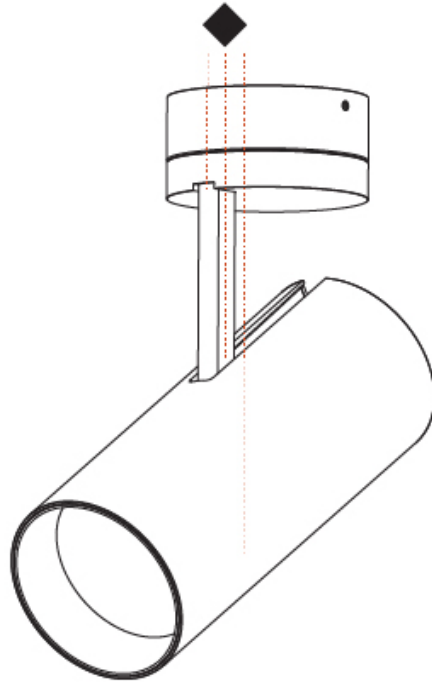

#### PHYSICAL

Shape: Cylinder  
 Diameter (mm): 90  
 Diameter (in): 3 5/16  
 Height (mm): 210  
 Height (in): 8 1/4  
 Max. Overall Height (mm): 255  
 Max. Overall Height (in): 10 1/16  
 Light Distribution: Adjustable / Direct  
 Weight (kg): 1.184  
 Weight (lbs): 2.60  
 Fixture Finish: SSR / BKV / CWI / CRY / HAB / LAG / UFT / ITA / RUA / RUR / MIC / FTG / MYG / TWT / LOD / PUS / FRO / FUP / KIA / POP / BLS / SPG / MEY / GOH / GUM / CHC / COM / ABZ / JAG / OBR / MOS / ROR  
 Fixture Material: Aluminum Die Cast

## IMAGINE 90 SURFACE

#### PHYSICAL

Shape: Round  
 Diameter (mm): 90  
 Diameter (in): 3 9/16  
 Height (mm): 210  
 Height (in): 8 1/4  
 Max. Overall Height (mm): 255  
 Max. Overall Height (in): 10 1/16  
 Light Distribution: Adjustable / Direct  
 Weight (kg): 1.184  
 Weight (lbs): 2.60  
 Fixture Finish: SSR / BKV / CWI / CRY / HAB / LAG / UFT / ITA / RUA / RUR / MIC / FTG / MYG / TWT / LOD / PUS / FRO / FUP / KIA / POP / BLS / SPG / MEY / GOH / GUM / CHC / COM / ABZ / JAG / OBR / MOS / ROR  
 Fixture Material: Aluminum Die Cast