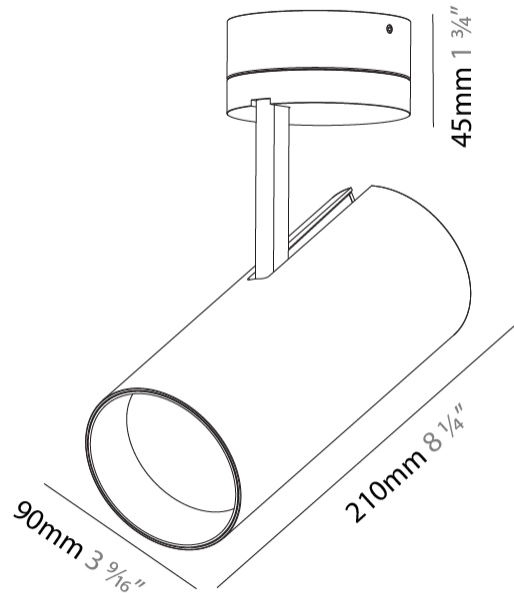

GENERAL

Series: Imagine
Subseries: Imagine 90
Brand: Prolicht
Division: Architectural
Mounting Type: Surface
Mounting Location: Ceiling
Subcategory: Spots

PHYSICAL

Shape: Cylinder
Diameter (mm): 90
Diameter (in): 3 5/16
Height (mm): 210
Height (in): 8 1/4
Max. Overall Height (mm): 255
Max. Overall Height (in): 10 1/16
Light Distribution: Adjustable / Direct
Weight (kg): 1.184
Weight (lbs): 2.60
Fixture Finish: SSR / BKV / CWI / CRY / HAB / LAG / UFT / ITA / RUA / RUR / MIC / FTG / MYG / TWT / LOD / PUS / FRO / FUP / KIA / POP / BLS / SPG / MEY / GOH / GUM / CHC / COM / ABZ / JAG / OBR / MOS / ROR
Fixture Material: Aluminum Die Cast

ELECTRICAL

Lamp Type: LED (Zhaga Standard)
Input Wattage (W): 28.6
Total Output Wattage (W): 26
Dimming: Tri-Mode (Non-Dimming and Phase Dimming (120Vac only) and 0-10V Dimming)
Driver Included: Yes
Driver Location: Integrated
Driver Type: Constant Current - Universal
Driver Class: Class 2
Input Voltage (V): 120 - 277
Constant Current (MA): 700

LED

Number of LEDs: 1
Color Temperature (°K): 2700 / 3000 / 3500 / 4000
Max. Delivered Lumen (lm): 2210 / 2270 / 2391 / 2440
CRI: >90 CRI
Lamp Life (hrs): 50000

OPTICAL

Reflector°: 18 / 26 / 40
Adjustability: Rotational 350°; Tilt 90°

RATINGS AND CERTIFICATIONS

Certified By: Certified for North American Standards
IP rating: IP20