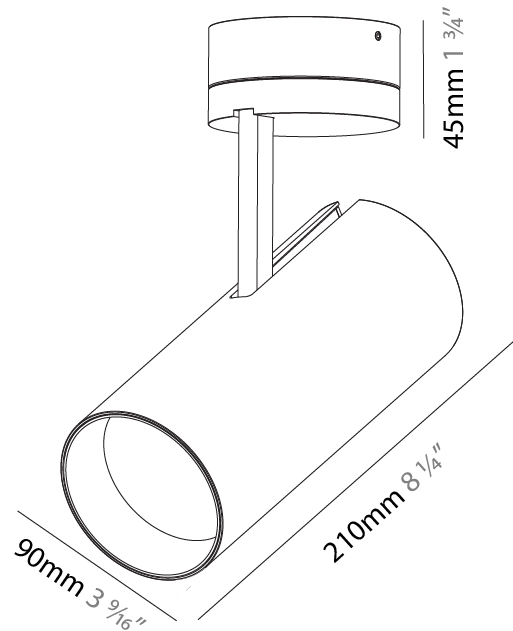

GENERAL

Series: Imagine
Subseries: Imagine 90
Brand: Prolicht
Division: Architectural
Mounting Type: Surface
Mounting Location: Ceiling
Subcategory: Spots

PHYSICAL

Shape: Round
Diameter (mm): 90
Diameter (in): 3 9/16
Height (mm): 210
Height (in): 8 1/4
Max. Overall Height (mm): 255
Max. Overall Height (in): 10 1/16
Light Distribution: Adjustable / Direct
Weight (kg): 1.184
Weight (lbs): 2.60
Fixture Finish: SSR / BKV / CWI / CRY / HAB / LAG / UFT / ITA / RUA / RUR / MIC / FTG / MYG / TWT / LOD / PUS / FRO / FUP / KIA / POP / BLS / SPG / MEY / GOH / GUM / CHC / COM / ABZ / JAG / OBR / MOS / ROR
Fixture Material: Aluminum Die Cast

ELECTRICAL

Lamp Type: LED (Zhaga Standard)
Input Wattage (W): 13.2 / 16.5
Total Output Wattage (W): 12 / 15
Dimming: Tri-Mode (Non-Dimming and Phase Dimming (120Vac only) and 0-10V Dimming)
Driver Included: Yes
Driver Location: Integrated
Driver Type: Constant Current - Universal
Driver Class: Class 2
Input Voltage (V): 120 - 277
Constant Current (MA): 350

LED

Number of LEDs: 1
Color Temperature (°K): 2700 / 3000 / 3500 / 4000
Max. Delivered Lumen (lm): 830 / 930 / 1009 / 1030
CRI: >90 CRI
Lamp Life (hrs): 50000

OPTICAL

Reflector°: 10
Adjustability: Rotational 350°; Tilt 90°

RATINGS AND CERTIFICATIONS

Certified By: Certified for North American Standards
IP rating: IP20

PROJECT
TYPE
SPECIFIER
QUANTITY
DATE