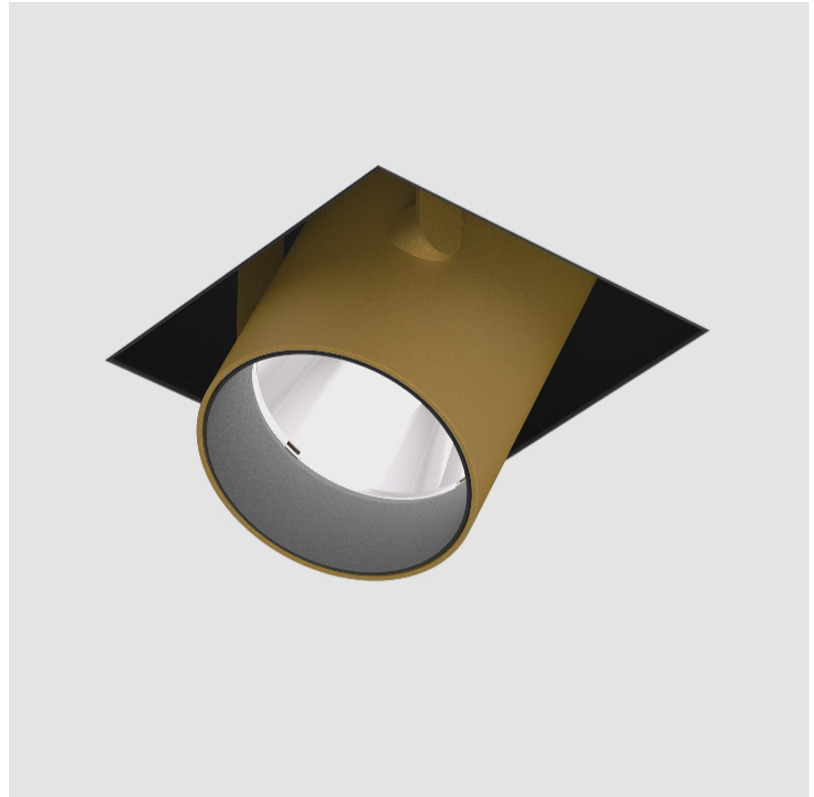

ELECTRICAL

Lamp Type: LED (Zhaga Standard)
Input Wattage (W): 23.1
Total Output Wattage (W): 18.7
Dimming: Tri-Mode (Non-Dimming and Phase Dimming (120Vac only) and 0-10V Dimming)
Driver Included: No
Driver Location: Recessed Housing
Driver Type: Constant Current - Universal
Driver Class: Class 2
Housing: See components
Input Voltage (V): 120 - 277
Constant Current (MA): 500

LED

Number of LEDs: 1
Color Temperature (°K): 2700 / 3000 / 3500 / 4000
Max. Delivered Lumen (lm): 1490 / 1530 / 1607 / 1640
CRI: >90 CRI
Lamp Life (hrs): 50000
Upon Request: Special Color Temperature

OPTICAL

Reflector: 20 / 40 / 60
Adjustability: Rotational 355°; Tilt 45°
Upon Request: Special Beam Angles

RATINGS AND CERTIFICATIONS

Certified By: Certified for North American Standards
Zaneen Lighting Inc. © 2024, Phone: 588-3387, Fax: 247-9319, www.zaneen.com

For international specifications by adding 'INT' at the end of the existing Model #. For assistance on 'custom' specifications, contact zteam@zaneen.com. In a constant effort to supply the best product, we reserve the right to change specifications or materials without notice. The most recent specification sheets are found at zaneen.com

PROJECT	_____
TYPE	_____
SPECIFIER	_____
QUANTITY	_____
DATE	_____

145mm 5 11/16"
10 | 12 1/2 | 15 | 25mm 3/8" 1/2" 9/16" 1"
225mm x 225mm 8 7/8" x 8 7/8"
355°
45°