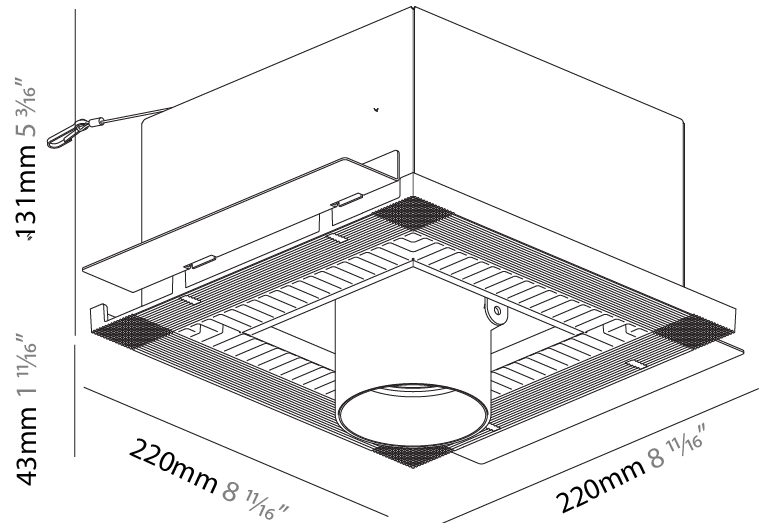

ELECTRICAL

Lamp Type: LED (Zhaga Standard)
Input Wattage (W): 23.1
Total Output Wattage (W): 18.7
Dimming: Tri-Mode (Non-Dimming and Phase Dimming (120Vac only) and 0-10V Dimming)
Driver Included: No
Driver Location: Recessed Housing
Driver Type: Constant Current - Universal
Driver Class: Class 2
Housing: See components
Input Voltage (V): 120 - 277
Constant Current (MA): 500

LED

Number of LEDs: 1
Color Temperature (°K): 2700 / 3000 / 3500 / 4000
Max. Delivered Lumen (lm): 1490 / 1530 / 1607 / 1640
CRI: >90 CRI
Lamp Life (hrs): 50000
Upon Request: Special Color Temperature

OPTICAL

Reflector: 20 / 40 / 60
Adjustability: Rotational 355°; Tilt 45°
Upon Request: Special Beam Angles

RATINGS AND CERTIFICATIONS

Certified By: Certified for North American Standards
Zaneen Lighting Inc. © 2024, Phone: 588-3387, Fax: 247-9319, www.zaneen.com

For international specifications by adding 'INT' at the end of the existing Model #. For assistance on 'custom' specifications, contact zteam@zaneen.com. In a constant effort to supply the best product, we reserve the right to change specifications or materials without notice. The most recent specification sheets are found at zaneen.com

PROJECT	_____
TYPE	_____
SPECIFIER	_____
QUANTITY	_____
DATE	_____

145mm 5 11/16"
10 | 12 1/2 | 15 | 25mm 3/8" 1/2" 9/16" 1"
225mm x 225mm 8 7/8" x 8 7/8"
355°
45°