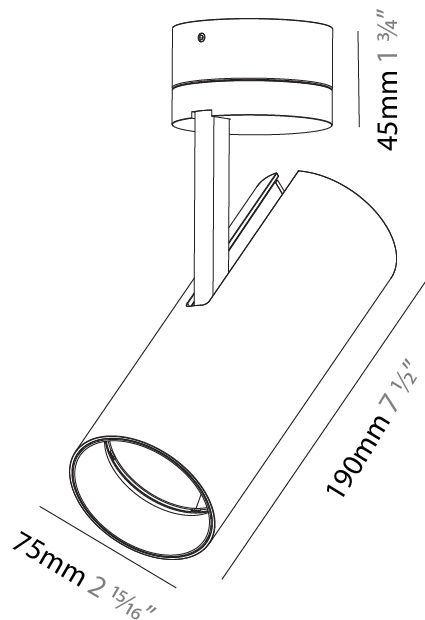

GENERAL

Series: Imagine
Subseries: Imagine 75
Brand: Prolicht
Division: Architectural
Mounting Type: Surface
Mounting Location: Ceiling
Subcategory: Spots

PHYSICAL

Shape: Cylinder
Diameter (mm): 75
Diameter (in): 2 ¹⁵/₁₆
Height (mm): 190
Height (in): 7 ¹/₂
Max. Overall Height (mm): 235
Max. Overall Height (in): 9 ¹/₄
Light Distribution: Adjustable / Direct
Weight (kg): 0.919
Weight (lbs): 2.02
Fixture Finish: SSR / BKV / CWI / CRY / HAB / UFT / ITA / RUA / FTG / MYG / LOD / PUS / FRO / FUP / KIA / POP / BLS / SPG / MEY / GOH / GUM / CHC / COM / ABZ / JAG / OBR / MOS / ROR
Fixture Material: Aluminum Die Cast

ELECTRICAL

Lamp Type: LED (Zhaga Standard)
Input Wattage (W): 13.2 / 16.5
Total Output Wattage (W): 12 / 15
Dimming: Tri-Mode (Non-Dimming and Phase Dimming (120Vac only) and 0-10V Dimming)
Driver Included: Yes
Driver Location: Integrated
Driver Type: Constant Current - Universal
Driver Class: Class 2
Input Voltage (V): 120 - 277
Constant Current (MA): 350

LED

Number of LEDs: 1
Color Temperature (°K): 2700 / 3000 / 3500 / 4000
Max. Delivered Lumen (lm): 870 / 970 / 1038 / 1060
CRI: >90 CRI
Lamp Life (hrs): 50000

OPTICAL

Reflector°: 10
Adjustability: Rotational 350°; Tilt 90°

RATINGS AND CERTIFICATIONS

Certified By: Certified for North American Standards
IP rating: IP20