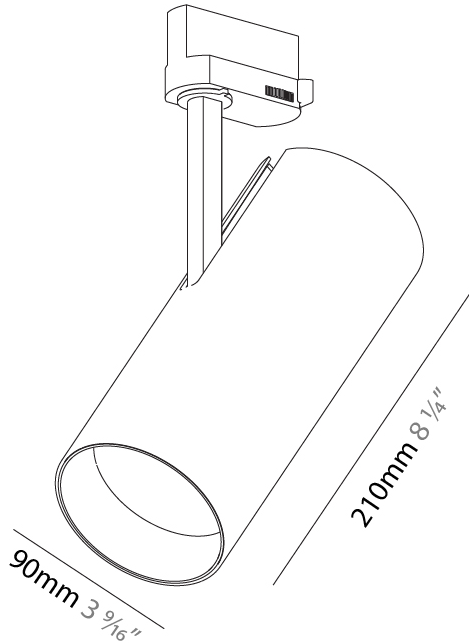

GENERAL

Series: Imagine
Subseries: Imagine 90
Brand: Prolicht
Division: Architectural
Mounting Type: Track
Mounting Location: Ceiling

PHYSICAL

Shape: Cylinder
Diameter (mm): 90
Diameter (in): 3 ⁹/₁₆
Height (mm): 210
Height (in): 8 ¹/₄
Max. Overall Height (mm): 230
Max. Overall Height (in): 9 ¹/₆
Light Distribution: Adjustable / Direct
Weight (kg): 0.886
Weight (lbs): 1.95
Fixture Finish: SSR / BKV / CWI / CRY / HAB / UFT / ITA / RUA / FTG / MYG / LOD / PUS / FRO / FUP / KIA / POP / BLS / SPG / MEY / GOH / GUM / CHC / COM / ABZ / JAG / OBR / MOS / ROR
Fixture Material: Aluminum Die Cast

ELECTRICAL

Lamp Type: LED (Zhaga Standard)
Input Wattage (W): 28
Total Output Wattage (W): 26
Dimming: Tri-Mode (Non-Dimming and Phase Dimming (120Vac only) and 0-10V Dimming)
Driver Included: Yes
Driver Location: Integrated
Driver Type: Constant Current - Universal
Driver Class: Class 2
Input Voltage (V): 120 - 277
Constant Current (MA): 700

LED

Number of LEDs: 1
Color Temperature (°K): 2700 / 3000 / 3500 / 4000
Max. Delivered Lumen (lm): 1917 / 1995 / 2114 / 2157
Nominal Lumen (lm): 2909 / 3028 / 3208 / 3273
CRI: >90 CRI
Lamp Life (hrs): 50000

OPTICAL

Reflector°: 6 / 14 / 32

RATINGS AND CERTIFICATIONS

Certified By: Certified for North American Standards
IP rating: IP20

PROJECT
TYPE
SPECIFIER
QUANTITY
DATE