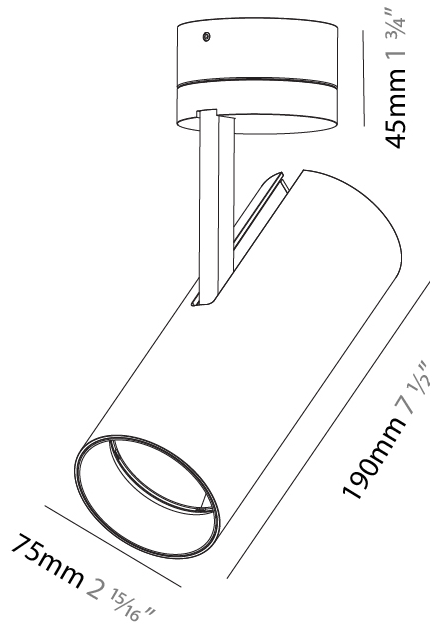

GENERAL

Series: Imagine
Subseries: Imagine 75
Brand: Prolicht
Division: Architectural
Mounting Type: Surface
Mounting Location: Ceiling
Subcategory: Spots

PHYSICAL

Shape: Cylinder
Diameter (mm): 75
Diameter (in): 2 ¹⁵/₁₆
Height (mm): 190
Height (in): 7 ¹/₂
Max. Overall Height (mm): 235
Max. Overall Height (in): 9 ³/₄
Light Distribution: Adjustable / Direct
Weight (kg): 0.919
Weight (lbs): 2.02
Fixture Finish: SSR / BKV / CWI / CRY / HAB / UFT / ITA / RUA / FTG / MYG / LOD / PUS / FRO / FUP / KIA / POP / BLS / SPG / MEY / GOH / GUM / CHC / COM / ABZ / JAG / OBR / MOS / ROR
Fixture Material: Aluminum Die Cast

ELECTRICAL

Lamp Type: LED (Zhaga Standard)
Input Wattage (W): 20.9
Total Output Wattage (W): 19
Dimming: Tri-Mode (Non-Dimming and Phase Dimming (120Vac only) and 0-10V Dimming)
Driver Included: Yes
Driver Location: Integrated
Driver Type: Constant Current - Universal
Driver Class: Class 2
Input Voltage (V): 120 - 277
Constant Current (MA): 500

LED

Number of LEDs: 1
Color Temperature (°K): 2700 / 3000 / 3500 / 4000
Max. Delivered Lumen (lm): 1490 / 1530 / 1607 / 1640
CRI: >90 CRI
Lamp Life (hrs): 50000

OPTICAL

Reflector°: 20 / 25 / 40
Adjustability: Rotational 350°; Tilt 90°

RATINGS AND CERTIFICATIONS

Certified By: Certified for North American Standards
IP rating: IP20