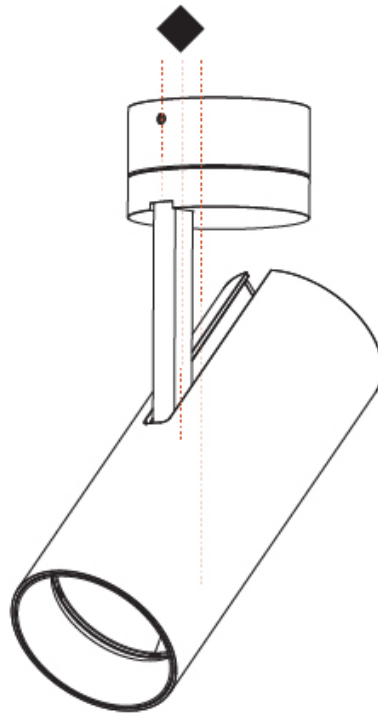

A3D114-

PROJECT
TYPE
SPECIFIER
QUANTITY
DATE