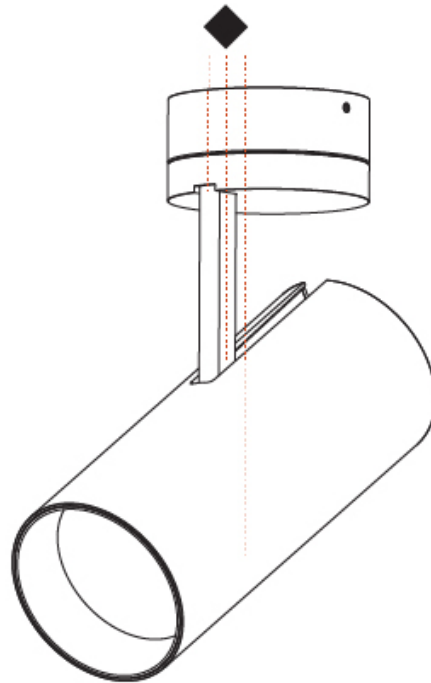

A3D115-

PROJECT

TYPE

SPECIFIER

QUANTITY

DATE

A