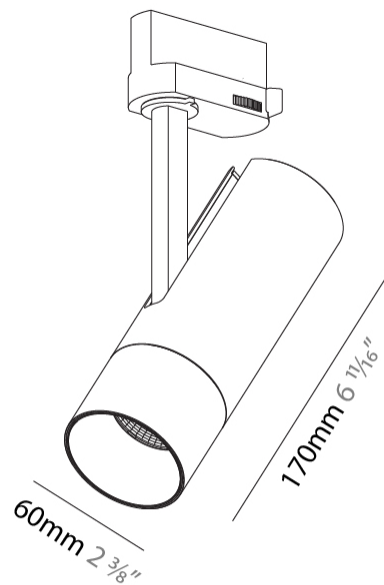

GENERAL

Series: Imagine
Subseries: Imagine 60
Brand: Prolicht
Division: Architectural
Mounting Type: Track
Mounting Location: Ceiling

PHYSICAL

Shape: Cylinder
Diameter (mm): 60
Diameter (in): 2 ³/₈
Height (mm): 170
Height (in): 6 ¹¹/₁₆
Max. Overall Height (mm): 190
Max. Overall Height (in): 7 ¹/₂
Light Distribution: Adjustable / Direct
Weight (kg): 0.564
Weight (lbs): 1 1/4
Fixture Finish: SSR / BKV / CWI / CRY / HAB / UFT / ITA / RUA / FTG / MYG / LOD / PUS / FRO / FUP / KIA / POP / BLS / SPG / MEY / GOH / GUM / CHC / COM / ABZ / JAG / OBR / MOS / ROR
Fixture Material: Aluminum Die Cast

ELECTRICAL

Lamp Type: LED (Zhaga Standard)
Input Wattage (W): 15.5
Total Output Wattage (W): 14
Dimming: Tri-Mode (Non-Dimming and Phase Dimming (120Vac only) and 0-10V Dimming)
Driver Included: Yes
Driver Location: Integrated
Driver Type: Constant Current - Universal
Driver Class: Class 2
Input Voltage (V): 120 - 277
Constant Current (MA): 350

LED

Number of LEDs: 1
Color Temperature (°K): 2700 / 3000 / 3500 / 4000
Max. Delivered Lumen (lm): 930 / 960 / 1009 / 1030
CRI: >90 CRI
Lamp Life (hrs): 50000

OPTICAL

Reflector°: 20 / 40 / 60

RATINGS AND CERTIFICATIONS

Certified By: Certified for North American Standards
IP rating: IP20