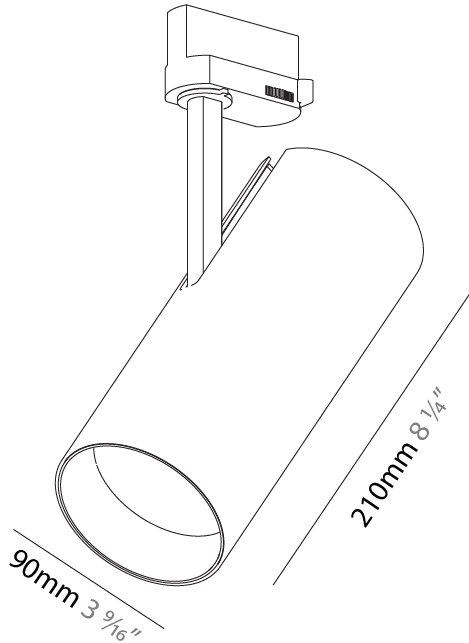

GENERAL

Series: Imagine
Subseries: Imagine 90
Brand: Prolicht
Division: Architectural
Mounting Type: Track
Mounting Location: Ceiling

PHYSICAL

Shape: Cylinder
Diameter (mm): 90
Diameter (in): 3 9/16
Height (mm): 210
Height (in): 8 1/4
Max. Overall Height (mm): 230
Max. Overall Height (in): 9 1/16
Light Distribution: Adjustable / Direct
Weight (kg): 0.886
Weight (lbs): 1.95

Fixture Finish: SSR / BKV / CWI / CRY / HAB / UFT / ITA / RUA / FTG / MYG / LOD / PUS / FRO / FUP / KIA / POP / BLS / SPG / MEY / GOH / GUM / CHC / COM / ABZ / JAG / OBR / MOS / ROR

Fixture Material: Aluminum Die Cast

ELECTRICAL

Lamp Type: LED (Zhaga Standard)
Input Wattage (W): 28
Total Output Wattage (W): 26
Dimming: Tri-Mode (Non-Dimming and Phase Dimming (120Vac only) and 0-10V Dimming)
Driver Included: Yes
Driver Location: Integrated
Driver Type: Constant Current - Universal
Driver Class: Class 2
Input Voltage (V): 120 - 277
Constant Current (MA): 700

LED

Number of LEDs: 1
Color Temperature (°K): 2700 / 3000 / 3500 / 4000
Max. Delivered Lumen (lm): 1917 / 1995 / 2114 / 2157
Nominal Lumen (lm): 2909 / 3028 / 3208 / 3273
CRI: >90 CRI
Lamp Life (hrs): 50000

OPTICAL

Reflector: 6 / 14 / 32

RATINGS AND CERTIFICATIONS

Certified By: Certified for North American Standards
IP rating: IP20

PROJECT
TYPE
SPECIFIER
QUANTITY
DATE

90°

350°