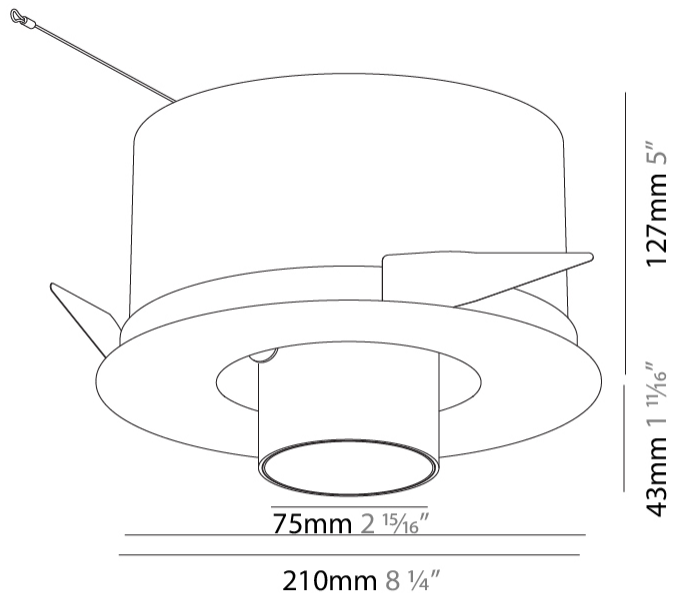

GENERAL

Series: Imagine
 Subseries: Imagine Round
 Brand: Prolicht
 Division: Architectural
 Mounting Type: Recessed
 Mounting Location: Ceiling
 Subcategory: Spots

PHYSICAL

Shape: Round
 Diameter (mm): 210
 Diameter (in): 8 1/4
 Height (mm): 170
 Height (in): 6 11/16
 Ceiling Thickness (mm): 10 / 12.5 / 15
 Ceiling Thickness (in): 3/8 or 1/2 or 9/16
 Min. Recessing Depth (mm): 140
 Min. Recessing Depth (in): 5 1/2
 Light Distribution: Adjustable / Indirect
 Weight (kg): 1.4
 Weight (lbs): 3.09
 Fixture Finish: SSR / BKV / CWI / CRY / HAB / UFT / ITA / RUA / FTG / MYG / LOD / PUS / FRO / FUP / KIA / POP / BLS / SPG / MEY / GOH / GUM / CHC / COM / ABZ / JAG / OBR / MOS / ROR
 Fixture Material: Aluminum Die Cast
 Cut-out Measurements: D. - 195mm / 7 11/16"

OPTICAL

Reflector°: 16 / 32
 Optic°: Lens Pack - No Lens / Linear Spread Lens / Honeycomb / Spread Lens
 Adjustability: Rotational 355°; Tilt 45°

RATINGS AND CERTIFICATIONS

Certified By: Certified for North American Standards
 IP rating: IP20