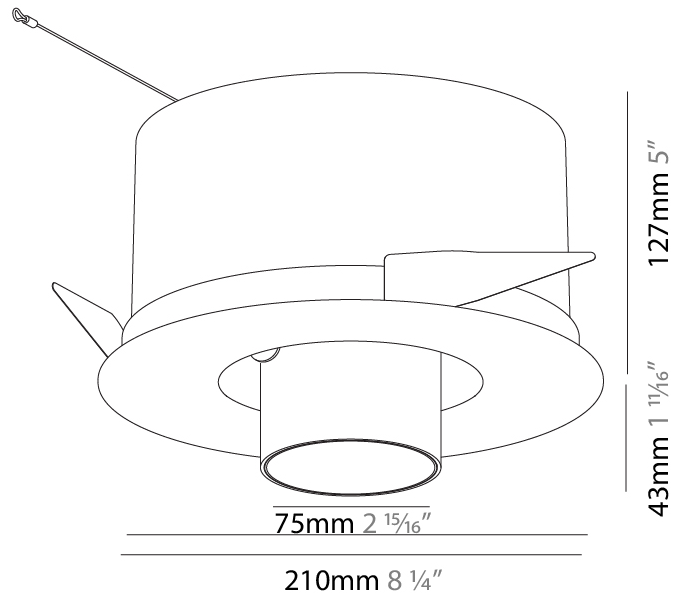

OPTICAL

Reflector: 12
 Optic: Lens Pack - No Lens / Linear Spread Lens / Honeycomb / Spread Lens
 Adjustability: Rotational 355°; Tilt 45°

RATINGS AND CERTIFICATIONS

Certified By: Certified for North American Standards
 IP rating: IP20