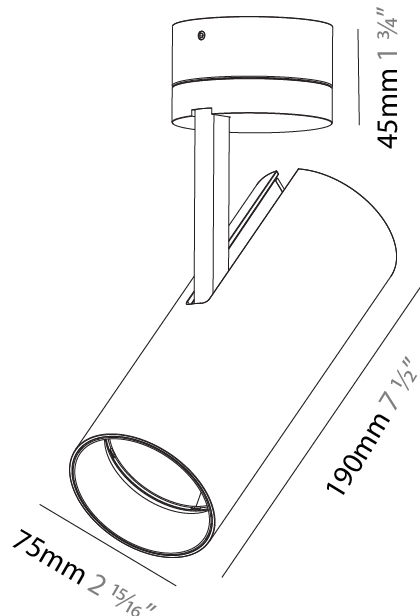

GENERAL

Series: Imagine
Subseries: Imagine 75
Brand: Prolicht
Division: Architectural
Mounting Type: Surface
Mounting Location: Ceiling
Subcategory: Spots

PHYSICAL

Shape: Cylinder
Diameter (mm): 75
Diameter (in): 2 ¹⁵/₁₆
Height (mm): 190
Height (in): 7 ¹/₂
Max. Overall Height (mm): 235
Max. Overall Height (in): 9 ¹/₄
Light Distribution: Adjustable / Direct
Weight (kg): 0.919
Weight (lbs): 2.02
Fixture Finish: SSR / BKV / CWI / CRY / HAB / UFT / ITA / RUA / FTG / MYG / LOD / PUS / FRO / FUP / KIA / POP / BLS / SPG / MEY / GOH / GUM / CHC / COM / ABZ / JAG / OBR / MOS / ROR
Fixture Material: Aluminum Die Cast

ELECTRICAL

Lamp Type: LED (Zhaga Standard)
Input Wattage (W): 13.2 / 16.5
Total Output Wattage (W): 12 / 15
Dimming: Tri-Mode (Non-Dimming and Phase Dimming (120Vac only) and 0-10V Dimming)
Driver Included: Yes
Driver Location: Integrated
Driver Type: Constant Current - Universal
Driver Class: Class 2
Input Voltage (V): 120 - 277
Constant Current (MA): 350

LED

Number of LEDs: 1
Color Temperature (°K): 2700 / 3000 / 3500 / 4000
Max. Delivered Lumen (lm): 870 / 970 / 1038 / 1060
CRI: >90 CRI
Lamp Life (hrs): 50000

OPTICAL

Reflector°: 10
Adjustability: Rotational 350°; Tilt 90°

RATINGS AND CERTIFICATIONS

Certified By: Certified for North American Standards
IP rating: IP20