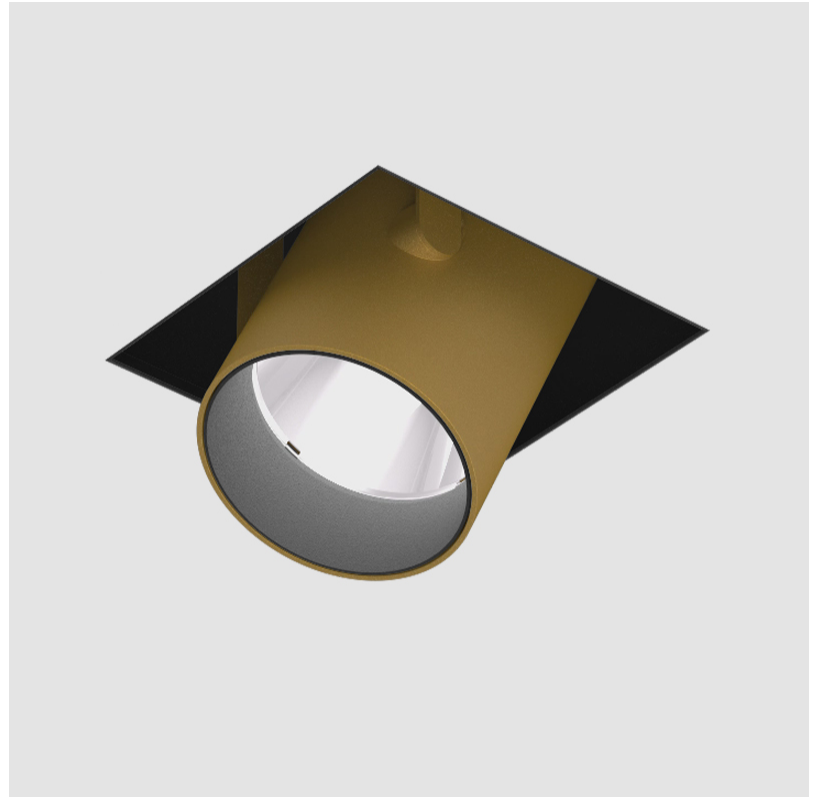

ELECTRICAL

Lamp Type: LED (Zhaga Standard)
Input Wattage (W): 23.1
Total Output Wattage (W): 18.7
Dimming: Tri-Mode (Non-Dimming and Phase Dimming (120Vac only) and 0-10V Dimming)
Driver Included: No
Driver Location: Recessed Housing
Driver Type: Constant Current - Universal
Driver Class: Class 2
Housing: See components
Input Voltage (V): 120 - 277
Constant Current (MA): 500

LED

Number of LEDs: 1
Color Temperature (°K): 2700 / 3000 / 3500 / 4000
Max. Delivered Lumen (lm): 1490 / 1530 / 1607 / 1640
CRI: >90 CRI
Lamp Life (hrs): 50000
Upon Request: Special Color Temperature

OPTICAL

Reflector: 20 / 40 / 60
Adjustability: Rotational 355°; Tilt 45°
Upon Request: Special Beam Angles

RATINGS AND CERTIFICATIONS

For international specifications by adding 'INT' at the end of the existing Model #. For assistance on 'custom' specifications, contact zteam@zaneen.com.
In a constant effort to supply the best product, we reserve the right to change specifications or materials without notice. The most recent specification sheets are found at zaneen.com

145mm 5 11/16"	10 | 12 1/2 | 15 | 25mm 3/8" | 1/2" | 9/16" | 1"	225mm x 225mm 8 7/8" x 8 7/8"		355°		45°
A