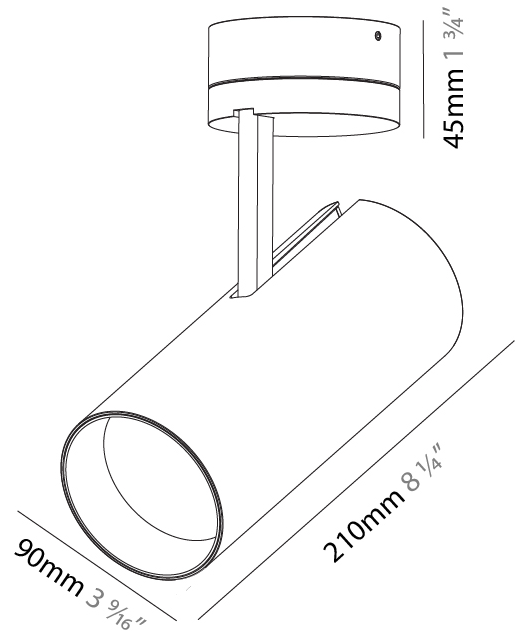

GENERAL

Series: Imagine
Subseries: Imagine 90
Brand: Prolicht
Division: Architectural
Mounting Type: Surface
Mounting Location: Ceiling
Subcategory: Spots

PHYSICAL

Shape: Round
Diameter (mm): 90
Diameter (in): 3 9/16
Height (mm): 210
Height (in): 8 1/4
Max. Overall Height (mm): 255
Max. Overall Height (in): 10 1/16
Light Distribution: Adjustable / Direct
Weight (kg): 1.184
Weight (lbs): 2.60
Fixture Finish: SSR / BKV / CWI / CRY / HAB / UFT / ITA / RUA / FTG / MYG / LOD / PUS / FRO / FUP / KIA / POP / BLS / SPG / MEY / GOH / GUM / CHC / COM / ABZ / JAG / OBR / MOS / ROR
Fixture Material: Aluminum Die Cast

ELECTRICAL

Lamp Type: LED (Zhaga Standard)
Input Wattage (W): 13.2 / 16.5
Total Output Wattage (W): 12 / 15
Dimming: Tri-Mode (Non-Dimming and Phase Dimming (120Vac only) and 0-10V Dimming)
Driver Included: Yes
Driver Location: Integrated
Driver Type: Constant Current - Universal
Driver Class: Class 2
Input Voltage (V): 120 - 277
Constant Current (MA): 350

LED

Number of LEDs: 1
Color Temperature (°K): 2700 / 3000 / 3500 / 4000
Max. Delivered Lumen (lm): 830 / 930 / 1009 / 1030
CRI: >90 CRI
Lamp Life (hrs): 50000

OPTICAL

Reflector°: 10
Adjustability: Rotational 350°; Tilt 90°

RATINGS AND CERTIFICATIONS

Certified By: Certified for North American Standards
IP rating: IP20