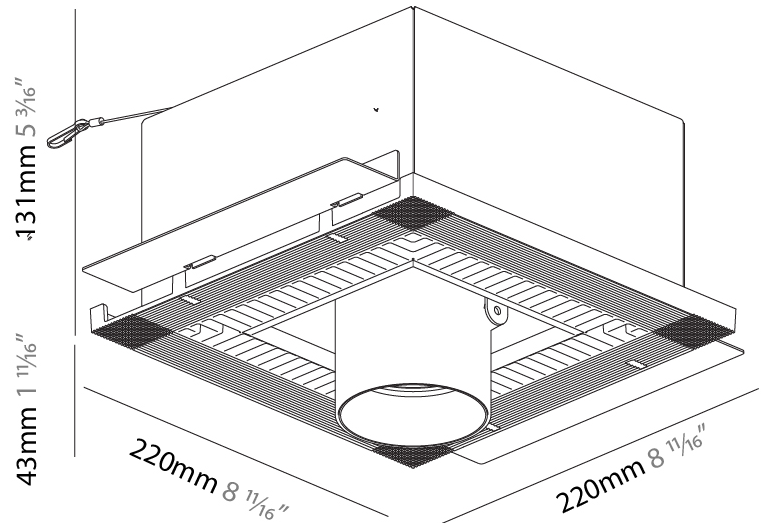

ELECTRICAL

Lamp Type: LED (Zhaga Standard)
Input Wattage (W): 23.1
Total Output Wattage (W): 18.7
Dimming: Tri-Mode (Non-Dimming and Phase Dimming (120Vac only) and 0-10V Dimming)
Driver Included: No
Driver Location: Recessed Housing
Driver Type: Constant Current - Universal
Driver Class: Class 2
Housing: See components
Input Voltage (V): 120 - 277
Constant Current (MA): 500

LED

Number of LEDs: 1
Color Temperature (°K): 2700 / 3000 / 3500 / 4000
Max. Delivered Lumen (lm): 1490 / 1530 / 1607 / 1640
CRI: >90 CRI
Lamp Life (hrs): 50000
Upon Request: Special Color Temperature

OPTICAL

Reflector: 20 / 40 / 60
Adjustability: Rotational 355°; Tilt 45°
Upon Request: Special Beam Angles

RATINGS AND CERTIFICATIONS

For international specifications by adding 'INT' at the end of the existing Model #. For assistance on 'custom' specifications, contact zteam@zaneen.com.
In a constant effort to supply the best product, we reserve the right to change specifications or materials without notice. The most recent specification sheets are found at zaneen.com

145mm 5 11/16"	10 | 12 1/2 | 15 | 25mm 3/8" | 1/2" | 9/16" | 1"	225mm x 225mm 8 7/8" x 8 7/8"		355°		45°
A