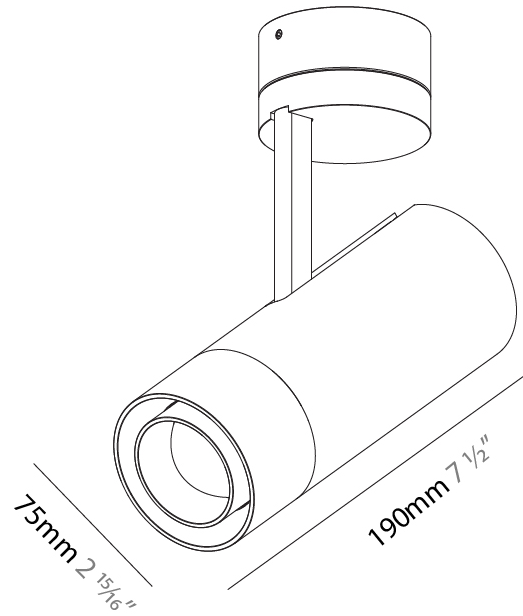

OPTICAL

Reflector°: 14° to 48°
 Adjustability: Rotational 350°; Tilt 90°

RATINGS AND CERTIFICATIONS

Certified By: Certified for North American Standards
 IP rating: IP20

PROJECT _____
 TYPE _____
 SPECIFIER _____
 QUANTITY _____
 DATE _____