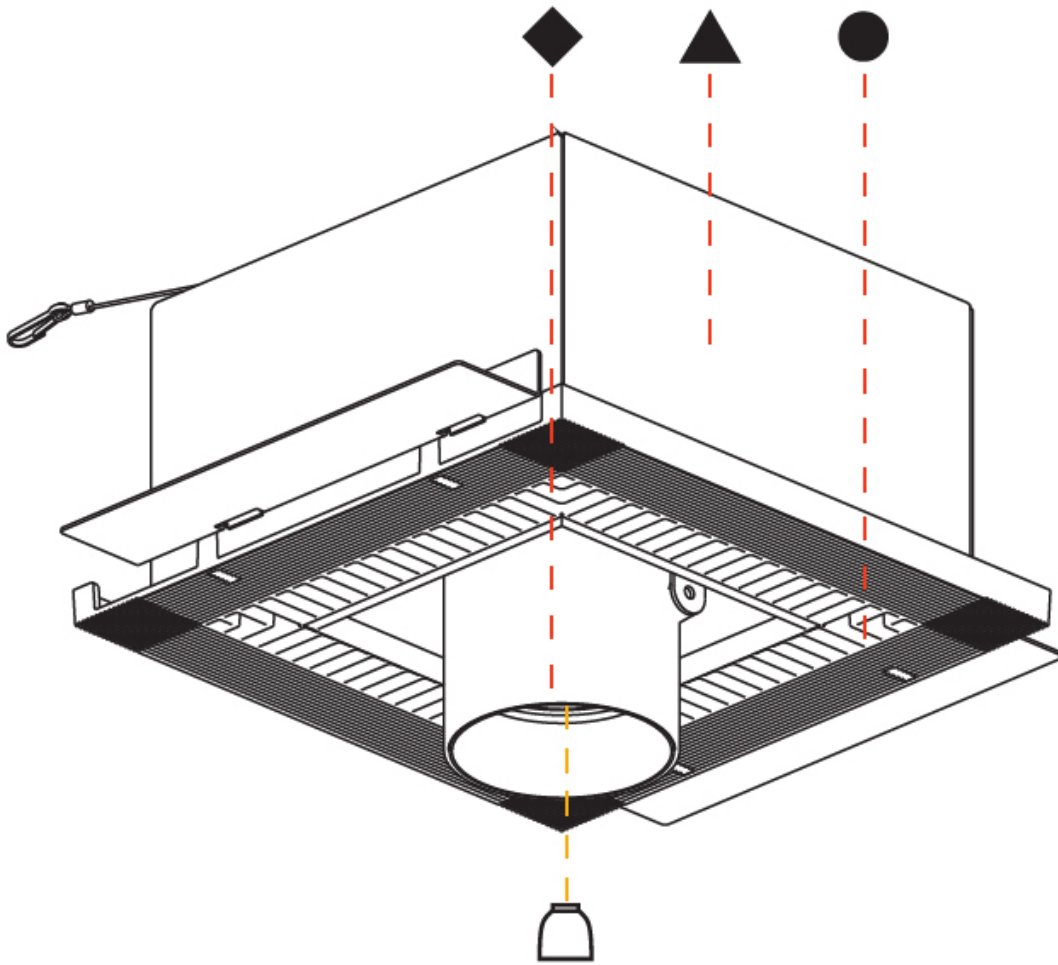

IMAGINE SQUARE TRIMLESS

A35401-

PROJECT	_____
TYPE	_____
SPECIFIER	_____
QUANTITY	_____
DATE	_____