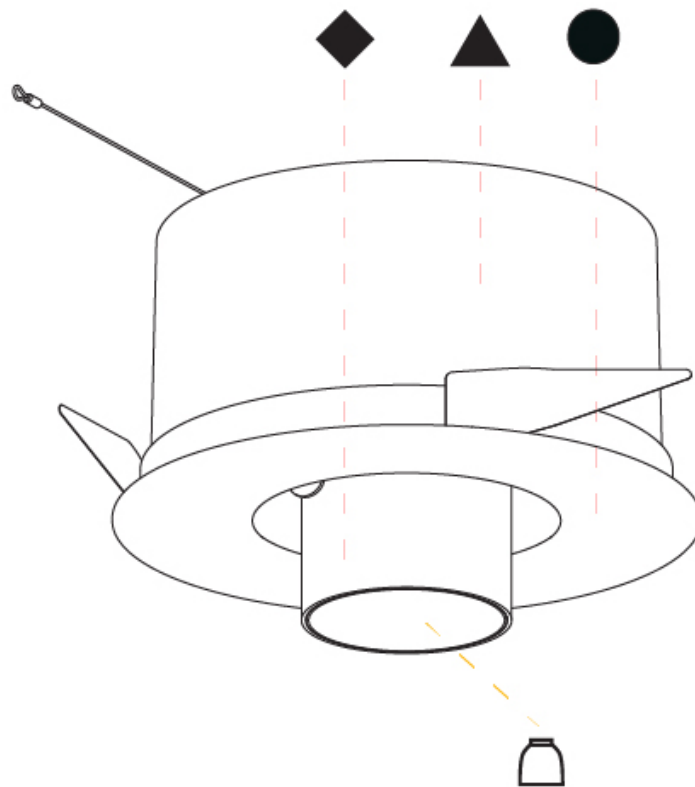

IMAGINE ROUND RECESSED

A35383-

PROJECT	_____
TYPE	_____
SPECIFIER	_____
QUANTITY	_____
DATE	_____

A