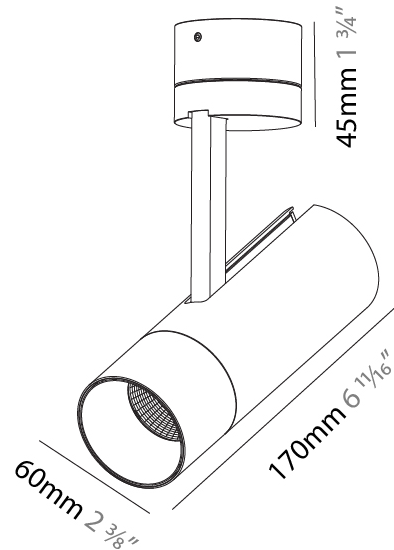

GENERAL

Series: Imagine
Subseries: Imagine 60
Brand: Prolicht
Division: Architectural
Mounting Type: Surface
Mounting Location: Ceiling
Subcategory: Spots

PHYSICAL

Shape: Cylinder
Diameter (mm): 60
Diameter (in): 2 ³/₈
Height (mm): 170
Height (in): 6 ¹¹/₁₆
Max. Overall Height (mm): 215
Max. Overall Height (in): 8 ⁷/₁₆
Light Distribution: Adjustable / Direct
Weight (kg): 0.604
Weight (lbs): 1.33
Fixture Finish: [SSR / BKV / CWI / CRY / HAB / UFT / ITA / RUA / FTG / MYG / LOD / PUS / FRO / FUP / KIA / POP / BLS / SPG / MEY / GOH / GUM / CHC / COM / ABZ / JAG / OBR / MOS / ROR](#)
Fixture Material: Aluminum Die Cast

ELECTRICAL

Lamp Type: LED (Zhaga Standard)
Input Wattage (W): 13
Total Output Wattage (W): 11.8
Dimming: [Tri-Mode (Non-Dimming and Phase Dimming (120Vac only) and 0-10V Dimming)](#)
Driver Included: Yes
Driver Location: Integrated
Driver Type: Constant Current - Universal
Driver Class: Class 2
Input Voltage (V): 120 - 277
Constant Current (MA): 500

LED

Number of LEDs: 1
Color Temperature (°K): [2700 / 3000 / 3500 / 4000](#)
Max. Delivered Lumen (lm): 987 / 1023 / 1076 / 1098
Nominal Lumen (lm): 1304 / 1352 / 1421 / 1450
CRI: >90 CRI
Lamp Life (hrs): 50000

OPTICAL

Reflector°: [18 / 34 / 46](#)
Optic°: [Lens Pack - No Lens / Linear Spread Lens / Honeycomb / Spread Lens](#)
Adjustability: Rotational 350°; Tilt 90°

RATINGS AND CERTIFICATIONS

Certified By: Certified for North American Standards
IP rating: IP20