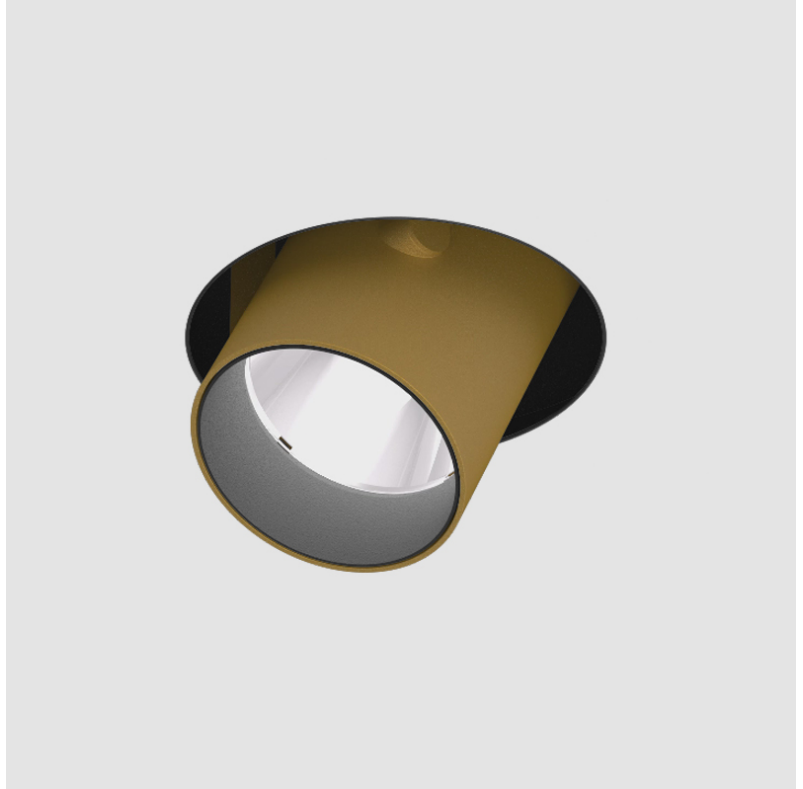

ELECTRICAL

Lamp Type: LED (Zhaga Standard)
Input Wattage (W): 20.9
Total Output Wattage (W): 18.7
Dimming: Tri-Mode (Non-Dimming and Phase Dimming (120Vac only) and 0-10V Dimming)
Driver Included: No
Driver Location: Recessed Housing
Driver Type: Constant Current - Universal
Driver Class: Class 2
Housing: See components
Input Voltage (V): 120 - 277
Constant Current (MA): 500

LED

Number of LEDs: 1
Color Temperature (°K): 2700 / 3000 / 3500 / 4000
Max. Delivered Lumen (lm): 1490 / 1530 / 1607 / 1640
CRI: >90 CRI
Lamp Life (hrs): 50000
Upon Request: Special Color Temperature

OPTICAL

Reflector: 16 / 32
Adjustability: Rotational 355°; Tilt 45°
Upon Request: Special Beam Angles

RATINGS AND CERTIFICATIONS

Available for international specifications by adding INT at the end of the existing Model #. For assistance on 'custom' specifications, contact zteam@zaneen.com. In a constant effort to supply the best product, we reserve the right to change specifications or materials without notice. The most recent specification sheets are found at zaneen.com
IP rating: IP20

145mm 5 11/16"	10 | 12 1/2 | 15 | 25mm 3/8" | 1/2" | 9/16" | 1"	225mm x 225mm 8 7/8" x 8 7/8"	355°	45°	

A