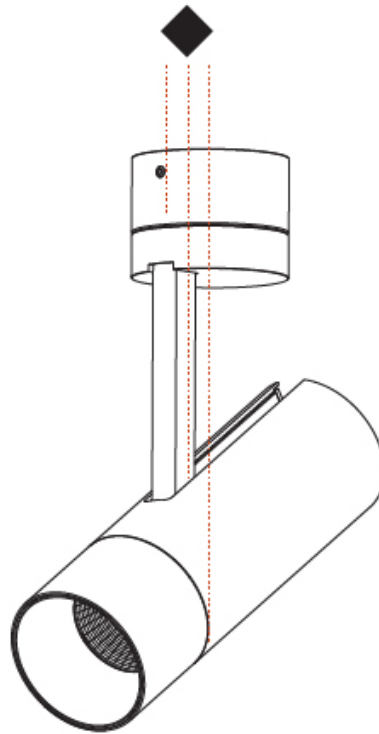

A3D112-

PROJECT

TYPE

SPECIFIER

QUANTITY

DATE

A