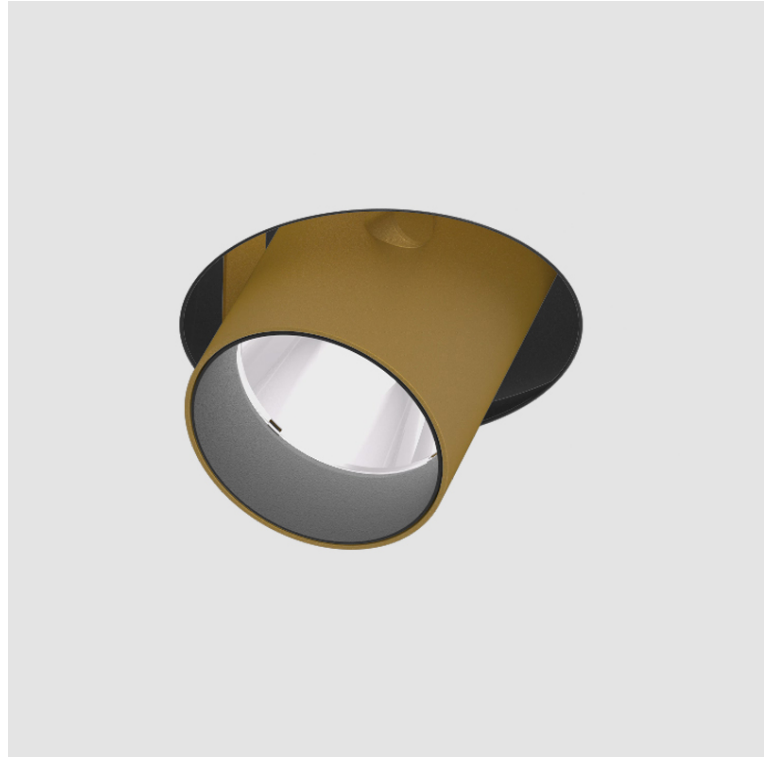

Fixture Finish: SSR / BKV / CWI / CRY / HAB / UFT / ITA / RUA / FTG / MYG / LOD / PUS / FRO / FUP / KIA / POP / BLS / SPG / MEY / GOH / GUM / CHC / COM / ABZ / JAG / OBR / MOS / ROR

Fixture Material: Aluminum Die Cast
Cut-out Measurements: 225mm / 8 7/8" x 225mm / 8 7/8"
Upon Request: Unique Sizes

ELECTRICAL

Lamp Type: LED (Zhaga Standard)
Input Wattage (W): 19.3 + 2.6
Total Output Wattage (W): 16.5 + 2.2
Dimming: Tri-Mode (Non-Dimming and Phase Dimming (120Vac only) and 0-10V Dimming)
Driver Included: No
Driver Location: Remote
Driver Type: Constant Current & Constant Voltage - Universal
Driver Class: Class 2
Input Voltage (V): 120 - 277
Output Voltage (V): 24
Constant Current (MA): 500

LED

Number of LEDs: 2
Color Temperature (°K): 2700 / 3000 / 3500 / 4000
Max. Delivered Lumen (lm): 1515 / 1575 / 1673 / 1707
Nominal Lumen (lm): 2285 / 2375 / 2524 / 2575
CRI: >90 CRI
Lamp Life (hrs): 50000
Upon Request: Special Color Temperature

OPTICAL

Reflector: 12 / 16 / 32
Optic: Lens Pack - No Lens / Linear Spread Lens / Honeycomb / Spread Lens
Adjustability: Rotational 355°; Tilt 45°
Upon Request: Special Beam Angles

RATINGS AND CERTIFICATIONS