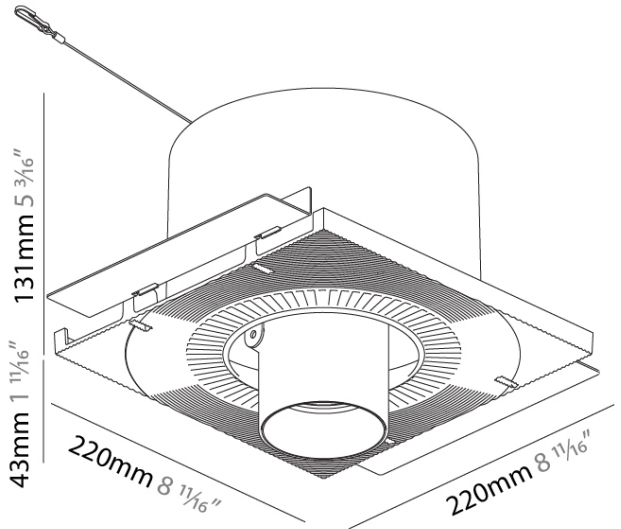

Fixture Finish: SSR / BKV / CWI / CRY / HAB / UFT / ITA / RUA / FTG / MYG / LOD / PUS / FRO / FUP / KIA / POP / BLS / SPG / MEY / GOH / GUM / CHC / COM / ABZ / JAG / OBR / MOS / ROR

Fixture Material: Aluminum Die Cast
Cut-out Measurements: 225mm / 8 7/8" x 225mm / 8 7/8"
Upon Request: Unique Sizes

ELECTRICAL

Lamp Type: LED (Zhaga Standard)
Input Wattage (W): 19.3 + 2.6
Total Output Wattage (W): 16.5 + 2.2
Dimming: Tri-Mode (Non-Dimming and Phase Dimming (120Vac only) and 0-10V Dimming)
Driver Included: No
Driver Location: Remote
Driver Type: Constant Current & Constant Voltage - Universal
Driver Class: Class 2
Input Voltage (V): 120 - 277
Output Voltage (V): 24
Constant Current (MA): 500

LED

Number of LEDs: 2
Color Temperature (°K): 2700 / 3000 / 3500 / 4000
Max. Delivered Lumen (lm): 1515 / 1575 / 1673 / 1707
Nominal Lumen (lm): 2285 / 2375 / 2524 / 2575
CRI: >90 CRI
Lamp Life (hrs): 50000
Upon Request: Special Color Temperature

OPTICAL

Reflector: 12 / 16 / 32
Optic: Lens Pack - No Lens / Linear Spread Lens / Honeycomb / Spread Lens
Adjustability: Rotational 355°; Tilt 45°
Upon Request: Special Beam Angles

RATINGS AND CERTIFICATIONS