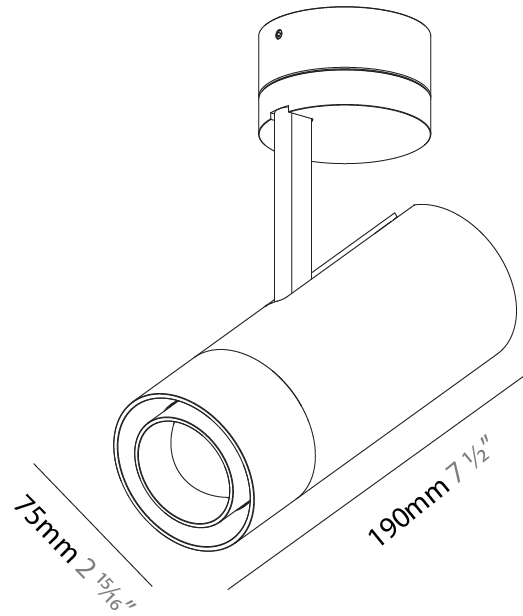

GENERAL

Series: Imagine
Subseries: Imagine Flex
Brand: Prolicht
Division: Architectural
Mounting Type: Surface
Mounting Location: Ceiling
Subcategory: Spots

PHYSICAL

Shape: Cylinder
Diameter (mm): 75
Diameter (in): 2 ¹⁵/₁₆
Height (mm): 190
Height (in): 7 ¹/₂
Max. Overall Height (mm): 235
Max. Overall Height (in): 9 ¹/₄
Light Distribution: Adjustable / Direct
Weight (kg): 0.919
Weight (lbs): 2.02
Fixture Finish: SSR / BKV / CWI / CRY / HAB / UFT / ITA / RUA / FTG / MYG / LOD / PUS / FRO / FUP / KIA / POP / BLS / SPG / MEY / GOH / GUM / CHC / COM / ABZ / JAG / OBR / MOS / ROR
Fixture Material: Aluminum Die Cast

ELECTRICAL

Lamp Type: LED (Zhaga Standard)
Input Wattage (W): 20
Total Output Wattage (W): 18.2
Dimming: Tri-Mode (Non-Dimming and Phase Dimming (120Vac only) and 0-10V Dimming)
Driver Included: Yes
Driver Location: Integrated
Driver Type: Constant Current - Universal
Driver Class: Class 2
Input Voltage (V): 120 - 277
Constant Current (MA): 500

LED

Number of LEDs: 1
Color Temperature (°K): 2700 / 3000 / 3500 / 4000
Max. Delivered Lumen (lm): 788 / 817 / 859 / 876
Nominal Lumen (lm): 1782 / 1848 / 1941 / 1981
CRI: >90 CRI
Lamp Life (hrs): 50000

OPTICAL

Reflector°: 14° to 48°
Adjustability: Rotational 350°; Tilt 90°

RATINGS AND CERTIFICATIONS

Certified By: Certified for North American Standards
IP rating: IP20