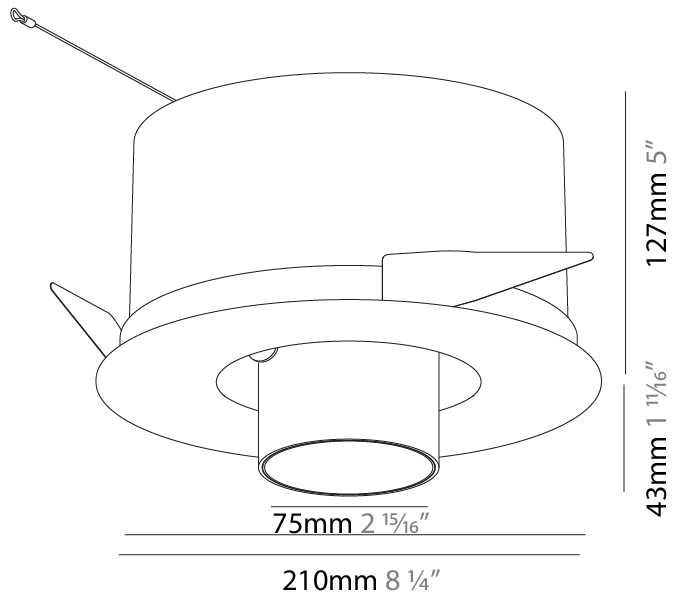

PHYSICAL

Shape: Round
Diameter (mm): 210
Diameter (in): 8 1/4
Height (mm): 170
Height (in): 6 11/16
Ceiling Thickness (mm): 10 / 12.5 / 15
Ceiling Thickness (in): 3/8 or 1/2 or 9/16
Min. Recessing Depth (mm): 140
Min. Recessing Depth (in): 5 1/2
Light Distribution: Adjustable / Indirect
Weight (kg): 1.4
Weight (lbs): 3.09
Fixture Finish: SSR / BKV / CWI / CRY / HAB / UFT / ITA / RUA / FTG / MYG / LOD / PUS / FRO / FUP / KIA / POP / BLS / SPG / MEY / GOH / GUM / CHC / COM / ABZ / JAG / OBR / MOS / ROR
Fixture Material: Aluminum Die Cast
Cut-out Measurements: D. - 190mm / 7 1/2"

ELECTRICAL

Lamp Type: LED (Zhaga Standard)
Input Wattage (W): 14
Total Output Wattage (W): 12
Dimming: Tri-Mode (Non-Dimming and Phase Dimming (120Vac only) and 0-10V Dimming)
Driver Included: No
Driver Location: Recessed Housing
Driver Type: Constant Current - Universal
Housing: See components
Input Voltage (V): 120 - 277
Constant Current (MA): 350

LED

Number of LEDs: 1
Color Temperature (°K): 2700 / 3000 / 3500 / 4000
Max. Delivered Lumen (lm): 1124 / 1210 / 1258 / 1284
Nominal Lumen (lm): 1246 / 1342 / 1396 / 1424
CRI: >90 CRI
Lamp Life (hrs): 50000

OPTICAL

Reflector°: 12
Optic°: Lens Pack - No Lens / Linear Spread Lens / Honeycomb / Spread Lens
Adjustability: Rotational 355°; Tilt 45°

RATINGS AND CERTIFICATIONS

Certified By: Certified for North American Standards
IP rating: IP20