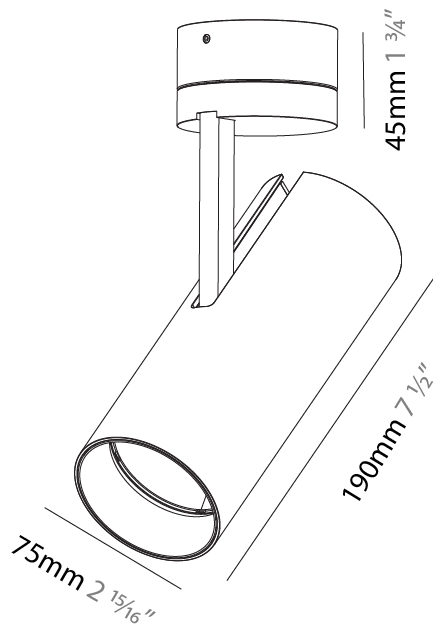

GENERAL

Series: Imagine
Subseries: Imagine 75
Brand: Prolicht
Division: Architectural
Mounting Type: Surface
Mounting Location: Ceiling
Subcategory: Spots

PHYSICAL

Shape: Cylinder
Diameter (mm): 75
Diameter (in): 2 ¹⁵/₁₆
Height (mm): 190
Height (in): 7 ¹/₂
Max. Overall Height (mm): 235
Max. Overall Height (in): 9 ³/₄
Light Distribution: Adjustable / Direct
Weight (kg): 0.919
Weight (lbs): 2.02
Fixture Finish: [SSR / BKV / CWI / CRY / HAB / UFT / ITA / RUA / FTG / MYG / LOD / PUS / FRO / FUP / KIA / POP / BLS / SPG / MEY / GOH / GUM / CHC / COM / ABZ / JAG / OBR / MOS / ROR](#)
Fixture Material: Aluminum Die Cast

ELECTRICAL

Lamp Type: LED (Zhaga Standard)
Input Wattage (W): 20.9
Total Output Wattage (W): 19
Dimming: [Tri-Mode (Non-Dimming and Phase Dimming (120Vac only) and 0-10V Dimming)](#)
Driver Included: Yes
Driver Location: Integrated
Driver Type: Constant Current - Universal
Driver Class: Class 2
Input Voltage (V): 120 - 277
Constant Current (MA): 500

LED

Number of LEDs: 1
Color Temperature (°K): [2700 / 3000 / 3500 / 4000](#)
Max. Delivered Lumen (lm): 1490 / 1530 / 1607 / 1640
CRI: >90 CRI
Lamp Life (hrs): 50000

OPTICAL

Reflector°: [20 / 25 / 40](#)
Adjustability: Rotational 350°; Tilt 90°

RATINGS AND CERTIFICATIONS

Certified By: Certified for North American Standards
IP rating: IP20

PROJECT
TYPE
SPECIFIER
QUANTITY
DATE