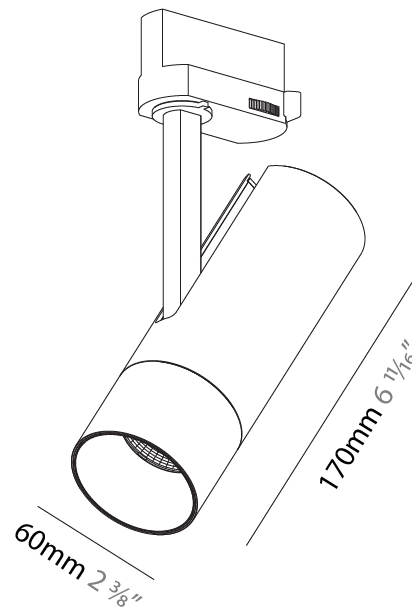

Aperture Sizes - Downlights: 2"
 Shape: Cylinder
 Diameter (mm): 60
 Diameter (in): 2 ³/₈"
 Height (mm): 170
 Height (in): 6 ¹¹/₁₆"
 Max. Overall Height (mm): 215
 Max. Overall Height (in): 8 ⁷/₁₆"
 Weight (kg): 0.572
 Weight (lbs): 1.26
 Fixture Finish: SSR / BKV / CWI / CRY / HAB / UFT / ITA / RUA / FTG / MYG / LOD / PUS / FRO / FUP / KIA / POP / BLS / SPG / MEY / GOH / CHC / COM / ABZ / JAG / OBR / MOS / ROR
 Fixture Material: Aluminum Die Cast

GENERAL

Series: Imagine
 Subseries: Imagine 60
 Partner: Prolicht
 Division: Architectural
 Installation: Track
 Mounting Location: Ceiling
 Light Distribution: Adjustable

PHYSICAL

Aperture Sizes - Downlights: 2"
 Shape: Cylinder
 Diameter (mm): 60
 Diameter (in): 2 3/8
 Height (mm): 170
 Height (in): 6 11/16
 Max. Overall Height (mm): 190
 Max. Overall Height (in): 7 1/2
 Weight (kg): 0.522
 Weight (lbs): 1.15
 Fixture Finish: SSR / BKV / CWI / CRY / HAB / UFT / ITA / RUA / FTG / MYG / LOD / PUS / FRO / FUP / KIA / POP / BLS / SPG / MEY / GOH / CHC / COM / ABZ / JAG / OBR / MOS / ROR
 Holder Finish: BLK / WHI / SIL
 Fixture Material: Aluminum Die Cast

OPTICAL

Optic: Lens Pack - No Lens / Linear Spread Lens / Honeycomb / Spread Lens
 Beam Angle: 12

RATINGS AND CERTIFICATIONS

Certified By: Certified for North American Standards
 IP rating: IP20

IMAGINE 60 TRACK