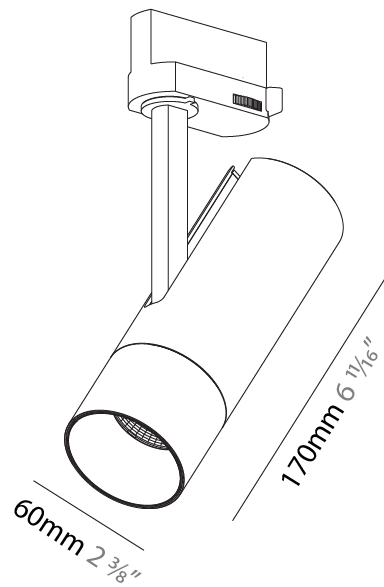

GENERAL

Series: Imagine
Subseries: Imagine 60
Partner: Prolicht
Division: Architectural
Installation: Track
Mounting Location: Ceiling
Light Distribution: Adjustable

PHYSICAL

Aperture Sizes - Downlights: 2"
Shape: Cylinder
Diameter (mm): 60
Diameter (in): 2 3/8
Height (mm): 170
Height (in): 6 11/16
Max. Overall Height (mm): 190
Max. Overall Height (in): 7 1/2
Weight (kg): 0.564
Weight (lbs): 1 1/4
Fixture Finish: SSR / BKV / CWI / CRY / HAB / UFT / ITA / RUA / FTG / MYG / LOD / PUS / FRO / FUP / KIA / POP / BLS / SPG / MEY / GOH / CHC / COM / ABZ / JAG / OBR / MOS / ROR
Fixture Material: Aluminum Die Cast

ELECTRICAL

Lamp Type: LED (Zhaga Standard)
Input Wattage (W): 15.5
Total Output Wattage (W): 14
Dimming: Tri-Mode (Non-Dimming and Phase Dimming (120Vac only) and 0-10V Dimming)
Driver Included: Yes
Driver Location: Integrated
Driver Type: Constant Current - Universal
Driver Class: Class 2
Input Voltage (V): 120 - 277
Constant Current (MA): 350

LED

Number of LEDs: 1
Color Temperature (°K): 2700 / 3000 / 3500 / 4000
Max. Delivered Lumen (lm): 930 / 960 / 1009 / 1030
CRI: >90 CRI
Lamp Life (hrs): 50000

OPTICAL

Reflector°: 16 / 32 / 46

RATINGS AND CERTIFICATIONS

Certified By: Certified for North American Standards
IP rating: IP20