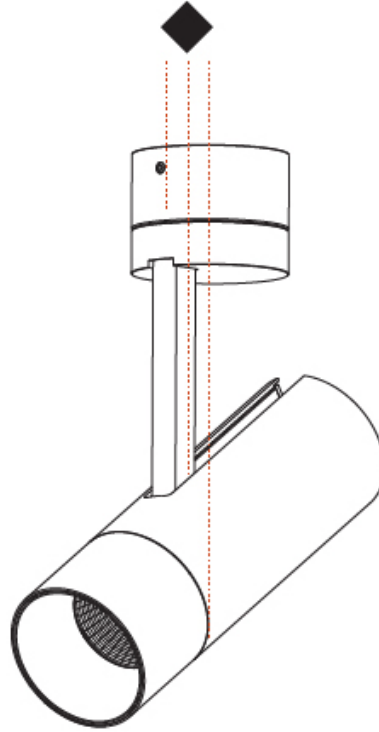

OPTICAL

Reflector°: 16 / 32 / 46
Optic°: Lens Pack - No Lens / Linear Spread Lens / Honeycomb / Spread Lens
Adjustability: Rotational 350°; Tilt 90°

RATINGS AND CERTIFICATIONS

Certified By: Certified for North American Standards
IP rating: IP20

Aperture Sizes - Downlights: 2"
 Shape: Cylinder
 Diameter (mm): 60
 Diameter (in): 2 ³/₈"
 Height (mm): 170
 Height (in): 6 ¹¹/₁₆"
 Max. Overall Height (mm): 215
 Max. Overall Height (in): 8 ⁷/₁₆"
 Weight (kg): 0.572
 Weight (lbs): 1.26
 Fixture Finish: SSR / BKV / CWI / CRY / HAB / UFT / ITA / RUA / FTG / MYG / LOD / PUS / FRO / FUP / KIA / POP / BLS / SPG / MEY / GOH / CHC / COM / ABZ / JAG / OBR / MOS / ROR
 Fixture Material: Aluminum Die Cast