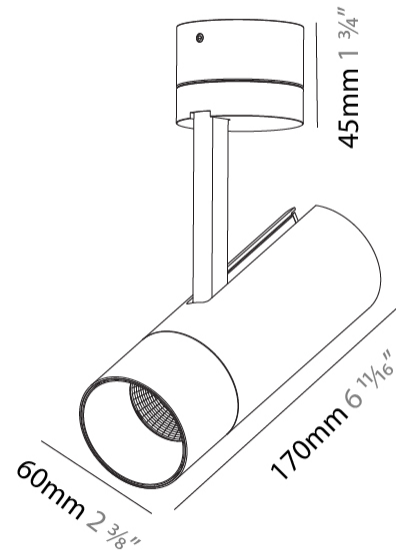

GENERAL

Series: Imagine
Subseries: Imagine 60
Partner: Prolicht
Division: Architectural
Installation: Surface
Product Type: Spots
Mounting Location: Ceiling
Light Distribution: Adjustable

PHYSICAL

Aperture Sizes - Downlights: 2"
Shape: Cylinder
Diameter (mm): 60
Diameter (in): 2 ³ / ₈
Height (mm): 170
Height (in): 6 ¹¹ / ₁₆
Max. Overall Height (mm): 215
Max. Overall Height (in): 8 ⁷ / ₁₆
Weight (kg): 0.604
Weight (lbs): 1.33
Fixture Finish: SSR / BKV / CWI / CRY / HAB / UFT / ITA / RUA / FTG / MYG / LOD / PUS / FRO / FUP / KIA / POP / BLS / SPG / MEY / GOH / CHC / COM / ABZ / JAG / OBR / MOS / ROR
Fixture Material: Aluminum Die Cast

OPTICAL

Reflector°: 16 / 32 / 46
Optic°: Lens Pack - No Lens / Linear Spread Lens / Honeycomb / Spread Lens
Adjustability: Rotational 350°; Tilt 90°

RATINGS AND CERTIFICATIONS

Certified By: Certified for North American Standards
IP rating: IP20

Aperture Sizes - Downlights: 2"
 Shape: Cylinder
 Diameter (mm): 60
 Diameter (in): 2 ³/₈"
 Height (mm): 170
 Height (in): 6 ¹¹/₁₆"
 Max. Overall Height (mm): 215
 Max. Overall Height (in): 8 ⁷/₁₆"
 Weight (kg): 0.572
 Weight (lbs): 1.26
 Fixture Finish: SSR / BKV / CWI / CRY / HAB / UFT / ITA / RUA / FTG / MYG / LOD / PUS / FRO / FUP / KIA / POP / BLS / SPG / MEY / GOH / CHC / COM / ABZ / JAG / OBR / MOS / ROR
 Fixture Material: Aluminum Die Cast