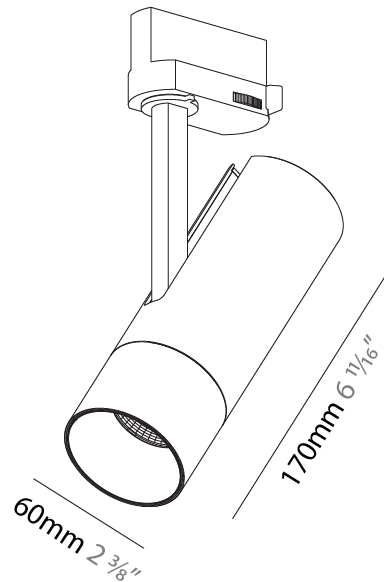

PROJECT	_____
TYPE	_____
SPECIFIER	_____
QUANTITY	_____
DATE	_____

IMAGINE 60 TRACK

A3T007- : A3T007-DV-27K-03-03-40

base number

1. To build a product code in our configurator select the specify button on the base model # product page
2. To build a manual product code on this datasheet choose from the options listed below in blue font and add the suffix to the base model #

GENERAL

Series: Imagine
Subseries: Imagine 60
Partner: Prolicht
Division: Architectural
Installation: Track
Product Type: Spots
Mounting Location: Ceiling
Light Distribution: Adjustable

PHYSICAL

Shape: Cylinder
Diameter (mm): 60
Diameter (in): 2 3/8
Height (mm): 170
Height (in): 6 11/16
Max. Overall Height (mm): 190
Max. Overall Height (in): 7 1/2
Weight (kg): .564
Weight (lbs): 1 1/4
Fixture Material: Aluminum Die Cast

ELECTRICAL

Lamp Type: LED (Zhaga Standard)
Input Wattage (W): 15.5
Total Output Wattage (W): 14
Dimming: 0-10V Dimming
Driver Included: Yes
Driver Location: Integrated
Driver Type: Constant Current - Universal
Driver Class: Class 2
Input Voltage (V): 120 - 277
Constant Current (MA): 350

LED

Number of LEDs: 1
Color Temperature (°K): 3000
Max. Delivered Lumen (lm): 960
CRI: >90 CRI
Lamp Life (hrs): 50000

OPTICAL

Reflector: 20

RATINGS AND CERTIFICATIONS

Certified By: Certified for North American Standards
IP rating: IP20