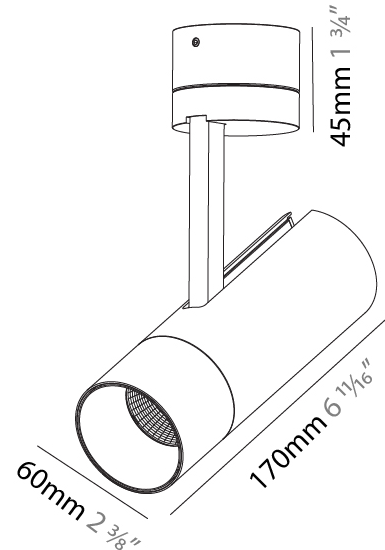

GENERAL

Series: Imagine
Subseries: Imagine 60
Partner: Prolicht
Division: Architectural
Installation: Surface
Product Type: Spots
Mounting Location: Ceiling
Light Distribution: Adjustable

PHYSICAL

Aperture Sizes - Downlights: 2"
Shape: Cylinder
Diameter (mm): 60
Diameter (in): 2 ³/₈"
Height (mm): 170
Height (in): 6 ¹¹/₁₆"
Max. Overall Height (mm): 215
Max. Overall Height (in): 8 ⁷/₁₆"
Weight (kg): 0.572
Weight (lbs): 1.26
Fixture Finish: SSR / BKV / CWI / CRY / HAB / UFT / ITA / RUA / FTG / MYG / LOD / PUS / FRO / FUP / KIA / POP / BLS / SPG / MEY / GOH / CHC / COM / ABZ / JAG / OBR / MOS / ROR
Fixture Material: Aluminum Die Cast

ELECTRICAL

Lamp Type: LED (Zhaga Standard)
Input Wattage (W): 13.2 / 16.5
Total Output Wattage (W): 12 / 15
Dimming: Tri-Mode (Non-Dimming and Phase Dimming (120Vac only) and 0-10V Dimming)
Driver Included: Yes
Driver Location: Integrated
Driver Type: Constant Current - Universal
Driver Class: Class 2
Input Voltage (V): 120 - 277
Constant Current (MA): 350

LED

Number of LEDs: 1
Color Temperature (°K): 2700 / 3000 / 3500 / 4000
Max. Delivered Lumen (lm): 520 / 580 / 627 / 640
CRI: >90 CRI
Lamp Life (hrs): 50000

OPTICAL

Reflector°: 12
Adjustability: Rotational 350°; Tilt 90°

RATINGS AND CERTIFICATIONS

Certified By: Certified for North American Standards
IP rating: IP20