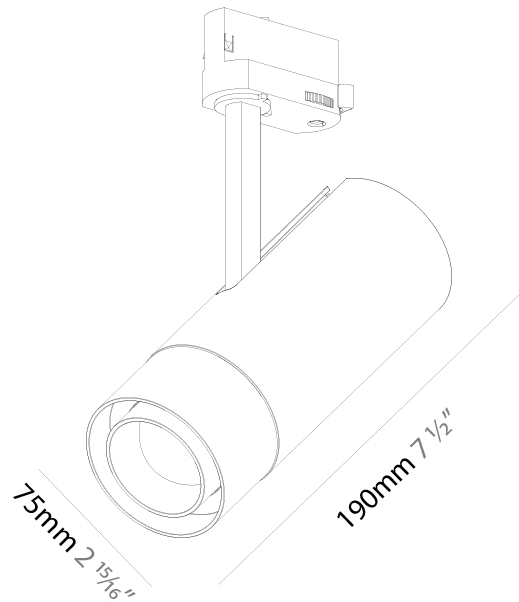

GENERAL

Series: Imagine
 Subseries: Imagine Flex
 Brand: Prolicht
 Division: Architectural
 Mounting Type: Surface
 Mounting Location: Ceiling
 Subcategory: Spots

PHYSICAL

Shape: Cylinder
 Diameter (mm): 75
 Diameter (in): 2 ¹⁵/₁₆
 Height (mm): 190
 Height (in): 7 ¹/₂
 Max. Overall Height (mm): 235
 Max. Overall Height (in): 9 ¹/₄
 Light Distribution: Adjustable / Direct
 Weight (kg): 0.919
 Weight (lbs): 2.02
 Fixture Finish: SSR / BKV / CWI / CRY / HAB / UFT / ITA / RUA / FTG / MYG / LOD / PUS / FRO / FUP / KIA / POP / BLS / SPG / MEY / GOH / GUM / CHC / COM / ABZ / JAG / OBR / MOS / ROR
 Fixture Material: Aluminum Die Cast

GENERAL

Series: Imagine
 Subseries: Imagine Flex
 Brand: Prolicht
 Division: Architectural
 Mounting Type: Track
 Mounting Location: Ceiling
 Subcategory: Spots

PHYSICAL

Shape: Cylinder
 Diameter (mm): 75
 Diameter (in): 2 ¹⁵/₁₆
 Height (mm): 190
 Height (in): 7 ¹/₂
 Max. Overall Height (mm): 210
 Max. Overall Height (in): 8 ¹/₄
 Light Distribution: Adjustable / Direct
 Weight (kg): 0.702
 Weight (lbs): 1.54
 Fixture Finish: SSR / BKV / CWI / CRY / HAB / UFT / ITA / RUA / FTG / MYG / LOD / PUS / FRO / FUP / KIA / POP / BLS / SPG / MEY / GOH / GUM / CHC / COM / ABZ / JAG / OBR / MOS / ROR
 Holder Finish: BLK / WHI / SIL
 Fixture Material: Aluminum Die Cast

OPTICAL

Reflector°: 14° to 48°
 Adjustability: Rotational 350°; Tilt 90°

RATINGS AND CERTIFICATIONS

Certified By: Certified for North American Standards
 IP rating: IP20

A3T110-

PROJECT

TYPE

SPECIFIER