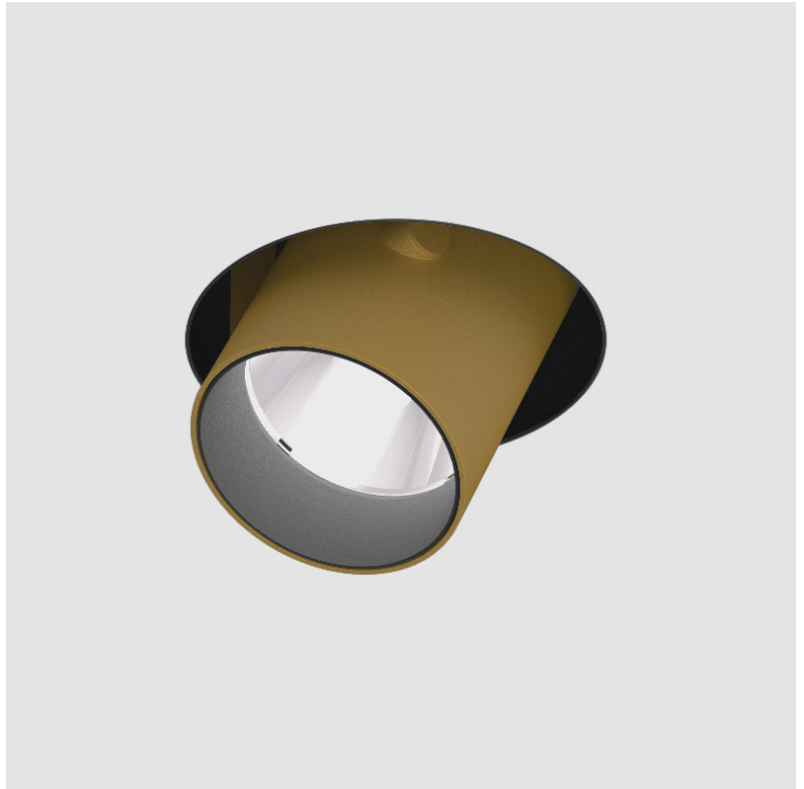

IMAGINE ROUND TRIMLESS

A35389-

base number Color Finishes Finishes Finishes Reflector
 Temperature (Diamond) (Triangle) (Circle) Options

- To build a product code in our configurator select the specify button on the base model # product page
- To build a manual product code on this datasheet choose from the options listed below in blue font and add the suffix to the base model #

GENERAL

Series: Imagine
 Subseries: Imagine Round
 Brand: Prolicht
 Division: Architectural
 Mounting Type: Trimless
 Mounting Location: Ceiling
 Subcategory: Spots

PHYSICAL

Shape: Round
 Diameter (mm): 110
 Diameter (in): 4 ⁵/₁₆
 Length (mm): 220
 Length (in): 8 ¹¹/₁₆
 Width (mm): 220
 Width (in): 8 ¹¹/₁₆
 Depth (mm): 174
 Depth (in): 6 ⁷/₈
 Ceiling Thickness (mm): 10 / 12.5 / 15 / 25 / 30
 Ceiling Thickness (in): 3/8 or 1/2 or 9/16 or 1 or 1 3/16
 Min. Recessing Depth (mm): 145
 Min. Recessing Depth (in): 5 ¹¹/₁₆
 Light Distribution: Adjustable / Direct
 Weight (kg): 1.9
 Weight (lbs): 4.18
 Fixture Finish: SSR / BKV / CWI / CRY / HAB / LAG / UFT / ITA / RUA / RUR / MIC / FTG / MYG / TWT / LOD / PUS / FRO / FUP / KIA / POP / BLS / SPG / MEY / GOH / GUM / CHC / COM / ABZ / JAG / OBR / MOS / ROR
 Fixture Material: Aluminum Die Cast
 Cut-out Measurements: 225mm / 8 7/8" x 225mm / 8 7/8"
 Upon Request: Unique Sizes

IMAGINE ROUND TRIMLESS

A35389-

PROJECT	_____
TYPE	_____
SPECIFIER	_____
QUANTITY	_____
DATE	_____

A

PROJECT	_____
TYPE	_____
SPECIFIER	_____
QUANTITY	_____
DATE	_____

IMAGINE SQUARE TRIMLESS

A35401-

base number	LED Dimming	Color Temperature	Finishes (Diamond)	Finishes (Triangle)	Finishes (Circle)	Reflector Options
-------------	-------------	-------------------	--------------------	---------------------	-------------------	-------------------