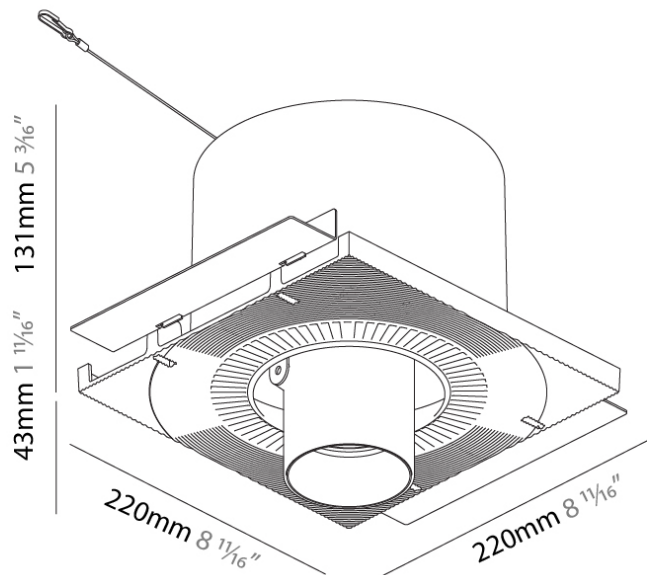

OPTICAL

Reflector: 16 / 32
Adjustability: Rotational 355°; Tilt 45°
Upon Request: Special Beam Angles