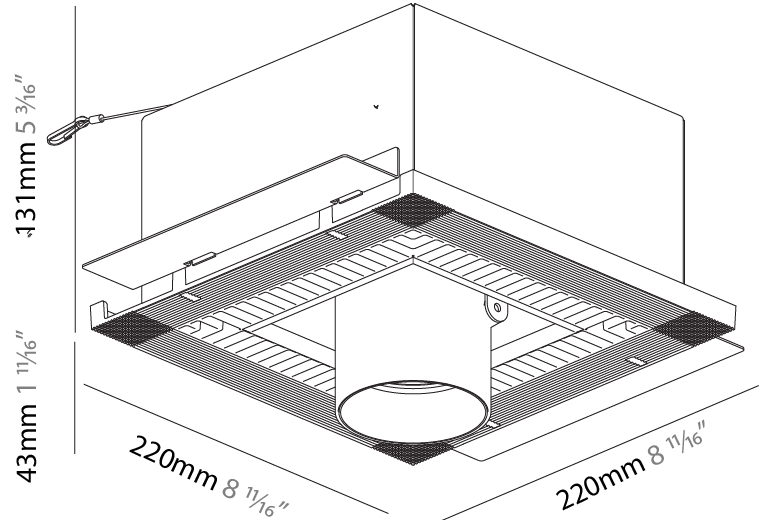

ELECTRICAL

Lamp Type: LED (Zhaga Standard)
Input Wattage (W): 23.1
Total Output Wattage (W): 18.7
Dimming: Tri-Mode (Non-Dimming and Phase Dimming (120Vac only) and 0-10V Dimming)
Driver Included: No
Driver Location: Recessed Housing
Driver Type: Constant Current - Universal
Driver Class: Class 2
Housing: See components
Input Voltage (V): 120 - 277
Constant Current (MA): 500

LED

Number of LEDs: 1
Color Temperature (°K): 2700 / 3000 / 3500 / 4000
Max. Delivered Lumen (lm): 1490 / 1530 / 1607 / 1640
CRI: >90 CRI
Lamp Life (hrs): 50000
Upon Request: Special Color Temperature

OPTICAL

Reflector: 20 / 40 / 60
Adjustability: Rotational 355°; Tilt 45°
Upon Request: Special Beam Angles

RATINGS AND CERTIFICATIONS

For international specifications by adding 'INT' at the end of the existing Model #. For assistance on 'custom' specifications, contact zteam@zaneen.com. In a constant effort to supply the best product, we reserve the right to change specifications or materials without notice. The most recent specification sheets are found at zaneen.com

145mm 5 11/16"	10 | 12 1/2 | 15 | 25mm 3/8" | 1/2" | 9/16" | 1"	225mm x 225mm 8 7/8" x 8 7/8"	355°	45°