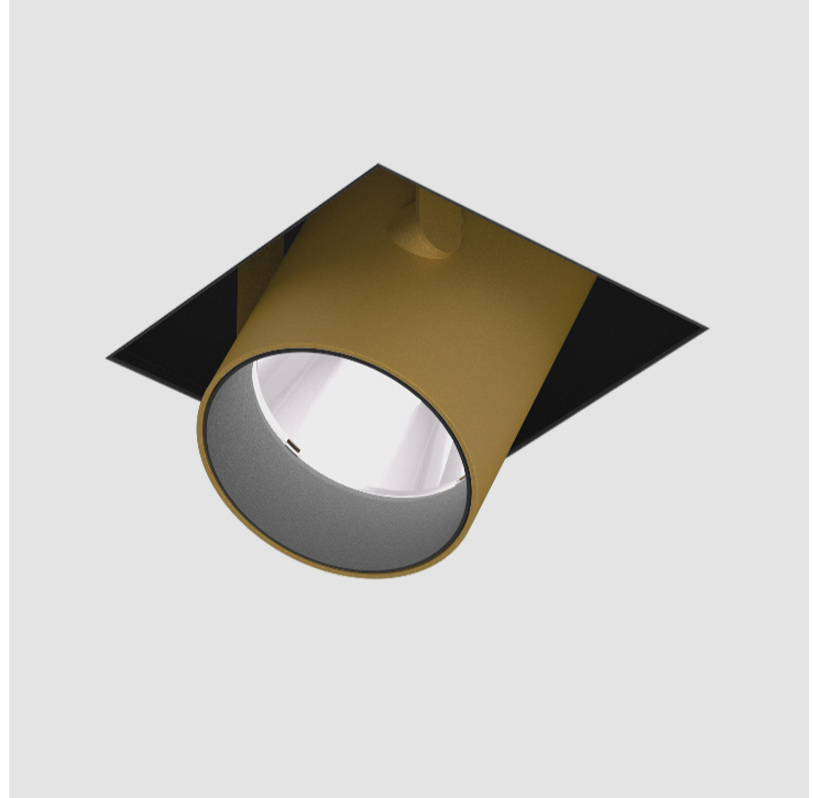

ELECTRICAL

Lamp Type: LED (Zhaga Standard)
Input Wattage (W): 23.1
Total Output Wattage (W): 18.7
Dimming: Tri-Mode (Non-Dimming and Phase Dimming (120Vac only) and 0-10V Dimming)
Driver Included: No
Driver Location: Recessed Housing
Driver Type: Constant Current - Universal
Driver Class: Class 2
Housing: See components
Input Voltage (V): 120 - 277
Constant Current (MA): 500

LED

Number of LEDs: 1
Color Temperature (°K): 2700 / 3000 / 3500 / 4000
Max. Delivered Lumen (lm): 1490 / 1530 / 1607 / 1640
CRI: >90 CRI
Lamp Life (hrs): 50000
Upon Request: Special Color Temperature

OPTICAL

Reflector: 20 / 40 / 60
Adjustability: Rotational 355°; Tilt 45°
Upon Request: Special Beam Angles

RATINGS AND CERTIFICATIONS

For international specifications by adding 'INT' at the end of the existing Model #. For assistance on 'custom' specifications, contact zteam@zaneen.com. In a constant effort to supply the best product, we reserve the right to change specifications or materials without notice. The most recent specification sheets are found at zaneen.com

145mm 5 11/16"	10 | 12 1/2 | 15 | 25mm 3/8" | 1/2" | 9/16" | 1"	225mm x 225mm 8 7/8" x 8 7/8"	355°	45°