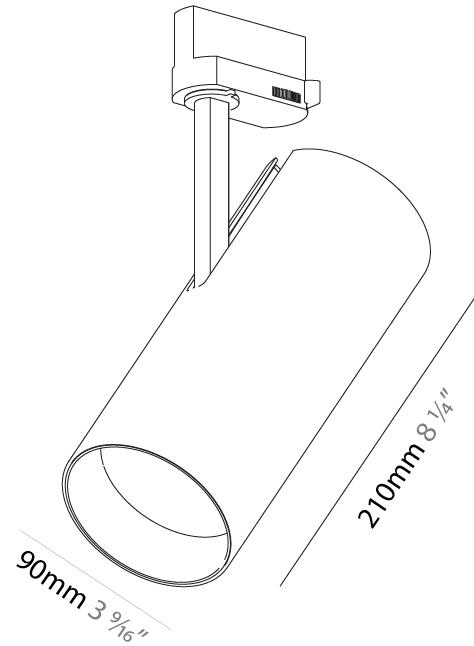

GENERAL

Series: Imagine
 Subseries: Imagine 90
 Brand: Prolicht
 Division: Architectural
 Mounting Type: Track
 Mounting Location: Ceiling

PHYSICAL

Shape: Cylinder
 Diameter (mm): 90
 Diameter (in): 3 9/16
 Height (mm): 210
 Height (in): 8 1/4
 Max. Overall Height (mm): 230
 Max. Overall Height (in): 9 1/16
 Light Distribution: Adjustable / Direct
 Weight (kg): 0.903
 Weight (lbs): 1.99
 Fixture Finish: SSR / BKV / CWI / CRY / HAB / LAG / UFT / ITA / RUA / RUR / MIC / FTG / MYG / TWT / LOD / PUS / FRO / FUP / KIA / POP / BLS / SPG / MEY / GOH / GUM / CHC / COM / ABZ / JAG / OBR / MOS / ROR
 Fixture Material: Aluminum Die Cast

OPTICAL

Reflector°: 6
 Optic°: Lens Pack - No Lens / Linear Spread Lens / Honeycomb / Spread Lens
 Adjustability: Rotational 350°; Tilt 90°

RATINGS AND CERTIFICATIONS

Certified By: Certified for North American Standards
 IP rating: IP20