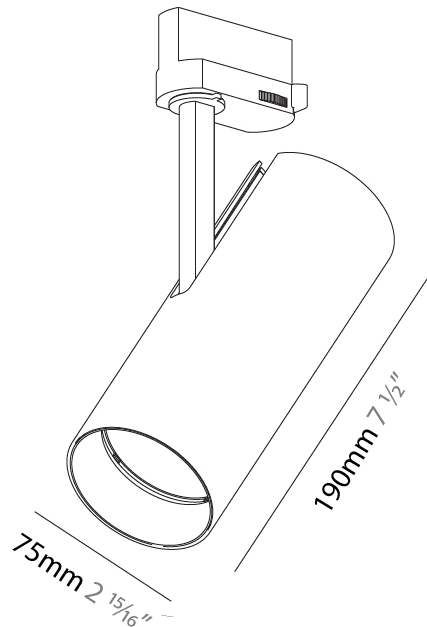

PHYSICAL

Shape: Cylinder
Diameter (mm): 75
Diameter (in): 2 15/16
Height (mm): 190
Height (in): 7 1/2
Max. Overall Height (mm): 210
Max. Overall Height (in): 8 1/4
Light Distribution: Adjustable / Direct
Weight (kg): 0.716
Weight (lbs): 1.58
Fixture Finish: SSR / BKV / CWI / CRY / HAB / LAG / UFT / ITA / RUA / RUR / MIC / FTG / MYG / TWT / LOD / PUS / FRO / FUP / KIA / POP / BLS / SPG / MEY / GOH / GUM / CHC / COM / ABZ / JAG / OBR / MOS / ROR
Holder Finish: BLK / WHI / SIL
Fixture Material: Aluminum Die Cast

ELECTRICAL

Lamp Type: LED (Zhaga Standard)
Input Wattage (W): 14
Total Output Wattage (W): 12.8
Dimming: Tri-Mode (Non-Dimming and Phase Dimming (120Vac only) and 0-10V Dimming)
Driver Included: Yes
Driver Location: Integrated
Driver Type: Constant Current - Universal
Driver Class: Class 2
Input Voltage (V): 120 - 277
Constant Current (MA): 350

LED

Number of LEDs: 1
Color Temperature (°K): 2700 / 3000 / 3500 / 4000
Max. Delivered Lumen (lm): 1124 / 1210 / 1258 / 1284
Nominal Lumen (lm): 1246 / 1342 / 1396 / 1424
CRI: >90 CRI
Lamp Life (hrs): 50000

OPTICAL

Optic°: Lens Pack - No Lens / Linear Spread Lens / Honeycomb / Spread Lens
Beam Angle: 12
Adjustability: Rotational 350°; Tilt 90°

RATINGS AND CERTIFICATIONS

Certified By: Certified for North American Standards
IP rating: IP20

PROJECT
TYPE
SPECIFIER
QUANTITY
DATE