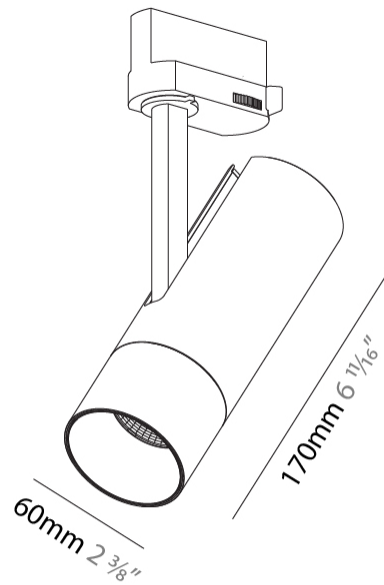

GENERAL

Series: Imagine
Subseries: Imagine 60
Brand: Prolicht
Division: Architectural
Mounting Type: Track
Mounting Location: Ceiling

PHYSICAL

Shape: Cylinder
Diameter (mm): 60
Diameter (in): 2 ³/₈
Height (mm): 170
Height (in): 6 ¹¹/₁₆
Max. Overall Height (mm): 190
Max. Overall Height (in): 7 ¹/₂
Light Distribution: Adjustable / Direct
Weight (kg): 0.564
Weight (lbs): 1 1/4
Fixture Finish: SSR / BKV / CWI / CRY / HAB / LAG / UFT / ITA / RUA / RUR / MIC / FTG / MYG / TWT / LOD / PUS / FRO / FUP / KIA / POP / BLS / SPG / MEY / GOH / GUM / CHC / COM / ABZ / JAG / OBR / MOS / ROR
Fixture Material: Aluminum Die Cast

ELECTRICAL

Lamp Type: LED (Zhaga Standard)
Input Wattage (W): 15.5
Total Output Wattage (W): 14
Dimming: [Tri-Mode (Non-Dimming and Phase Dimming (120Vac only) and 0-10V Dimming)](#)
Driver Included: Yes
Driver Location: Integrated
Driver Type: Constant Current - Universal
Driver Class: Class 2
Input Voltage (V): 120 - 277
Constant Current (MA): 350

LED

Number of LEDs: 1
Color Temperature (°K): [2700](#) / [3000](#) / [3500](#) / [4000](#)
Max. Delivered Lumen (lm): 930 / 960 / 1009 / 1030
CRI: >90 CRI
Lamp Life (hrs): 50000

OPTICAL

Reflector°: [20](#) / [40](#) / [60](#)

RATINGS AND CERTIFICATIONS

Certified By: Certified for North American Standards
IP rating: IP20