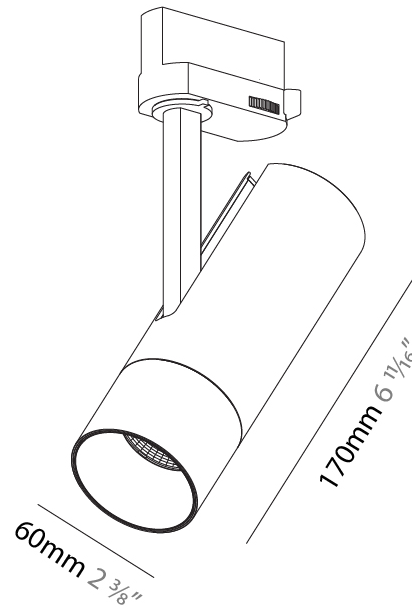

OPTICAL

Optic°: Lens Pack - No Lens / Linear Spread Lens / Honeycomb / Spread Lens
 Beam Angle: 12

RATINGS AND CERTIFICATIONS

Certified By: Certified for North American Standards
 IP rating: IP20

PROJECT
TYPE
SPECIFIER
QUANTITY
DATE