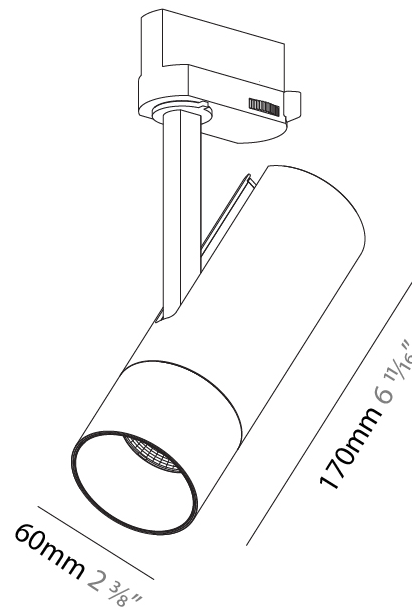

GENERAL

Series: Imagine
 Subseries: Imagine 60
 Brand: Prolicht
 Division: Architectural
 Mounting Type: Track
 Mounting Location: Ceiling

PHYSICAL

Shape: Cylinder
 Diameter (mm): 60
 Diameter (in): 2 3/8
 Height (mm): 170
 Height (in): 6 11/16
 Max. Overall Height (mm): 190
 Max. Overall Height (in): 7 1/2
 Light Distribution: Adjustable / Direct
 Weight (kg): 0.522
 Weight (lbs): 1.15
 Fixture Finish: SSR / BKV / CWI / CRY / HAB / UFT / ITA / RUA / FTG / MYG / LOD / PUS / FRO / FUP / KIA / POP / BLS / SPG / MEY / GOH / GUM / CHC / COM / ABZ / JAG / OBR / MOS / ROR
 Holder Finish: BLK / WHI / SIL
 Fixture Material: Aluminum Die Cast

OPTICAL

Optic°: Lens Pack - No Lens / Linear Spread Lens / Honeycomb / Spread Lens
 Beam Angle: 12

RATINGS AND CERTIFICATIONS

Certified By: Certified for North American Standards
 IP rating: IP20

IMAGINE 60 TRACK