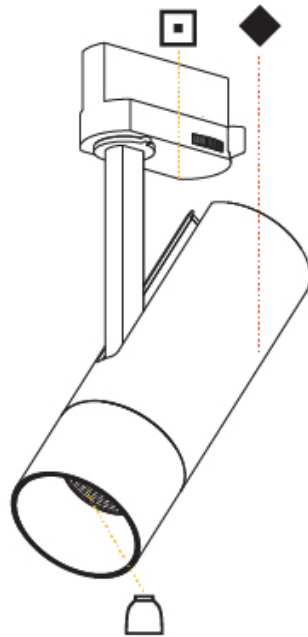

IMAGINE 60 TRACK

A3T007-

PROJECT

TYPE

SPECIFIER

QUANTITY

DATE

A