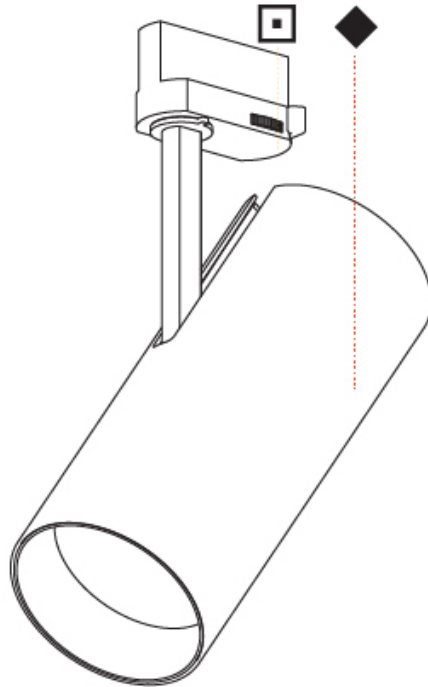

IMAGINE 90 TRACK

A3T048-

PROJECT _____

TYPE _____

SPECIFIER _____

QUANTITY _____

DATE _____

A