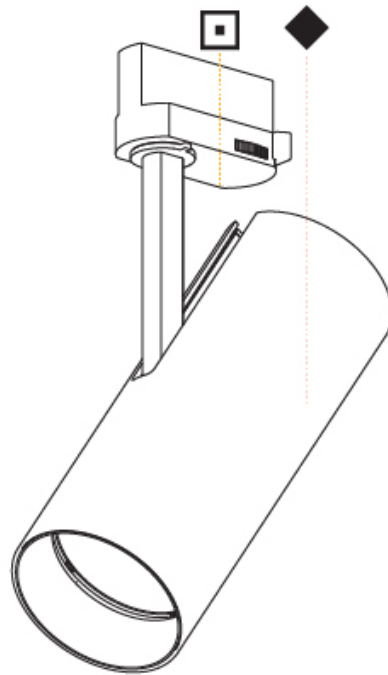

IMAGINE 75 TRACK

A3T042-

PROJECT

TYPE

SPECIFIER

QUANTITY

DATE

A