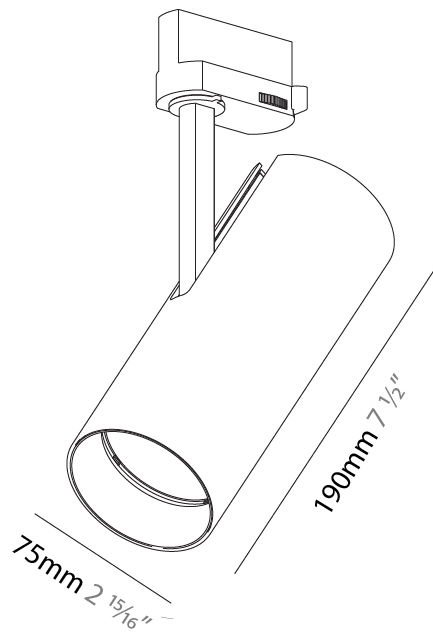

OPTICAL

Optic°: Lens Pack - No Lens / Linear Spread Lens / Honeycomb / Spread Lens
 Beam Angle: 12
 Adjustability: Rotational 350°; Tilt 90°

RATINGS AND CERTIFICATIONS

Certified By: Certified for North American Standards
 IP rating: IP20