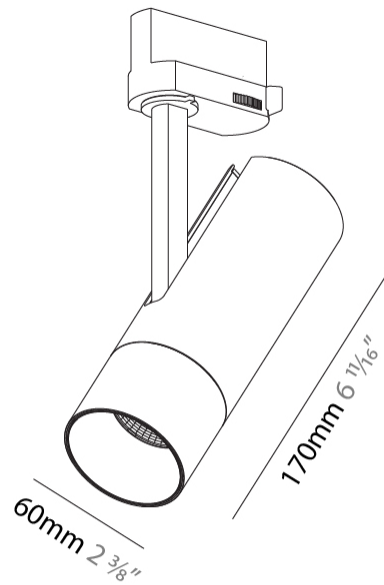

GENERAL

Series: Imagine
Subseries: Imagine 60
Brand: Prolicht
Division: Architectural
Mounting Type: Track
Mounting Location: Ceiling

PHYSICAL

Shape: Cylinder
Diameter (mm): 60
Diameter (in): 2 3/8
Height (mm): 170
Height (in): 6 11/16
Max. Overall Height (mm): 190
Max. Overall Height (in): 7 1/2
Light Distribution: Adjustable / Direct
Weight (kg): 0.564
Weight (lbs): 1 1/4
Fixture Finish: SSR / BKV / CWI / CRY / HAB / UFT / ITA / RUA / FTG / MYG / LOD / PUS / FRO / FUP / KIA / POP / BLS / SPG / MEY / GOH / GUM / CHC / COM / ABZ / JAG / OBR / MOS / ROR
Fixture Material: Aluminum Die Cast

ELECTRICAL

Lamp Type: LED (Zhaga Standard)
Input Wattage (W): 15.5
Total Output Wattage (W): 14
Dimming: Tri-Mode (Non-Dimming and Phase Dimming (120Vac only) and 0-10V Dimming)
Driver Included: Yes
Driver Location: Integrated
Driver Type: Constant Current - Universal
Driver Class: Class 2
Input Voltage (V): 120 - 277
Constant Current (MA): 350

LED

Number of LEDs: 1
Color Temperature (°K): 2700 / 3000 / 3500 / 4000
Max. Delivered Lumen (lm): 930 / 960 / 1009 / 1030
CRI: >90 CRI
Lamp Life (hrs): 50000

OPTICAL

Reflector°: 20 / 40 / 60

RATINGS AND CERTIFICATIONS

Certified By: Certified for North American Standards
IP rating: IP20