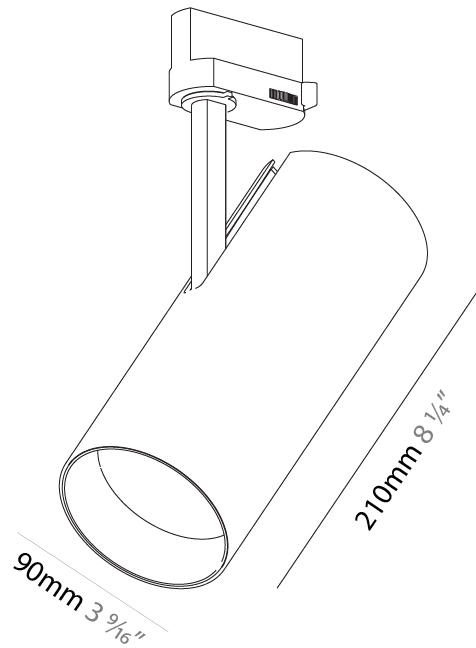

GENERAL

Series: Imagine
 Subseries: Imagine 90
 Brand: Prolicht
 Division: Architectural
 Mounting Type: Track
 Mounting Location: Ceiling

PHYSICAL

Shape: Cylinder
 Diameter (mm): 90
 Diameter (in): 3 9/16
 Height (mm): 210
 Height (in): 8 1/4
 Max. Overall Height (mm): 230
 Max. Overall Height (in): 9 1/16
 Light Distribution: Adjustable / Direct
 Weight (kg): 0.903
 Weight (lbs): 1.99
 Fixture Finish: SSR / BKV / CWI / CRY / HAB / UFT / ITA / RUA / FTG / MYG / LOD / PUS / FRO / FUP / KIA / POP / BLS / SPG / MEY / GOH / GUM / CHC / COM / ABZ / JAG / OBR / MOS / ROR
 Fixture Material: Aluminum Die Cast

OPTICAL

Reflector°: 6
 Optic°: Lens Pack - No Lens / Linear Spread Lens / Honeycomb / Spread Lens
 Adjustability: Rotational 350°; Tilt 90°

RATINGS AND CERTIFICATIONS

Certified By: Certified for North American Standards
 IP rating: IP20